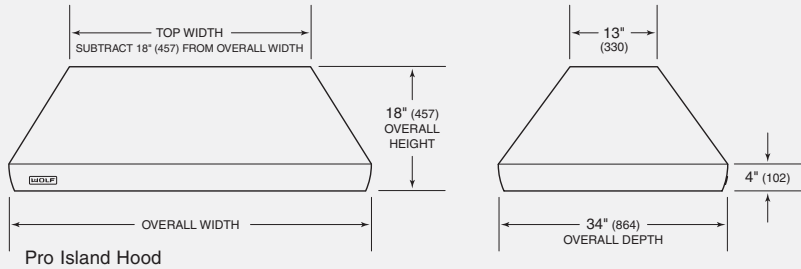

### Overall Dimensions

Unit dimensions may vary by  $\pm 1/8$ ".

### Specifications

Exterior Finish	Classic Stainless Steel
Overall Widths	36", 42", 54" and 66"
Overall Height	18"
Overall Depth (including rails)	34" 38"
Bottom of Hood to Countertop	30" to 36"
Discharge	Vertical
Duct Size	10" Round
Electrical Requirements	110/120 V AC 60 Hz, 15 amp dedicated circuit
Shipping Weight	95–168 lbs