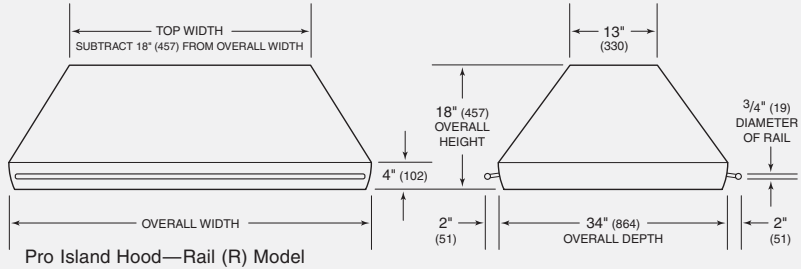

### Overall Dimensions

Unit dimensions may vary by  $\pm 1/8$ ".

### Specifications

Exterior Finish	Classic Stainless Steel
Overall Widths	36", 42", 54" and 66"
Overall Height	18"
Overall Depth (including rails)	34" 38"
Bottom of Hood to Countertop	30" to 36"
Discharge	Vertical
Duct Size	10" Round
Electrical Requirements	110/120 V AC 60 Hz, 15 amp dedicated circuit
Shipping Weight	95–168 lbs