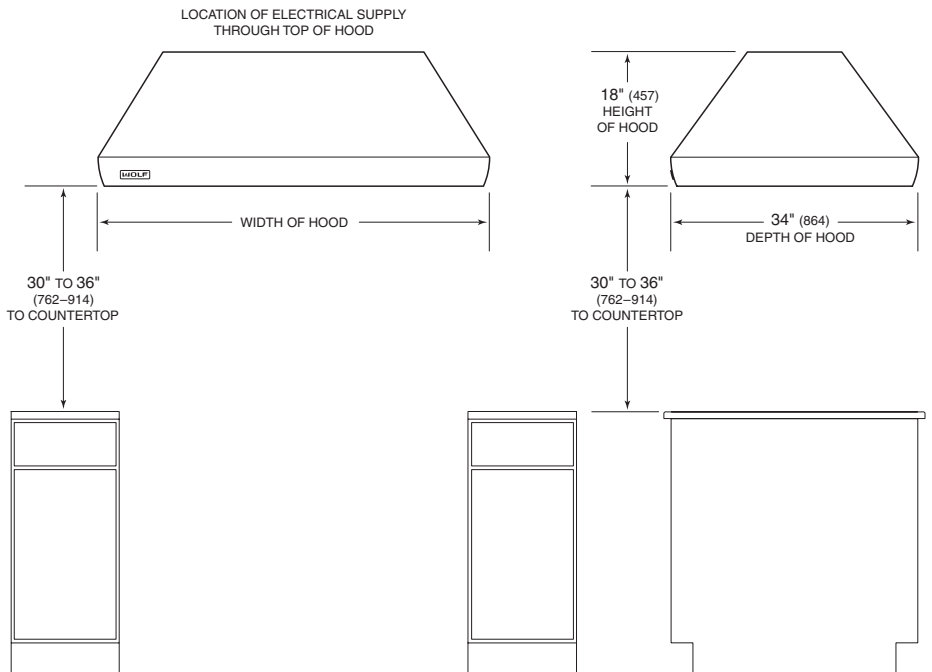

Installation Specifications

VERTICAL DISCHARGE ONLY FOR ISLAND HOODS.

Installation Notes

Pro island hoods are sold as a shell only. An internal, in-line or remote blower is required. For blower recommendations, visit our website, wolfappliance.com.

Pro island ventilation hoods are recommended for use with all Wolf cooking appliances.

Complete installation specifications can be found on our website, wolfappliance.com.

Dimensions in parentheses are in millimeters unless otherwise specified.