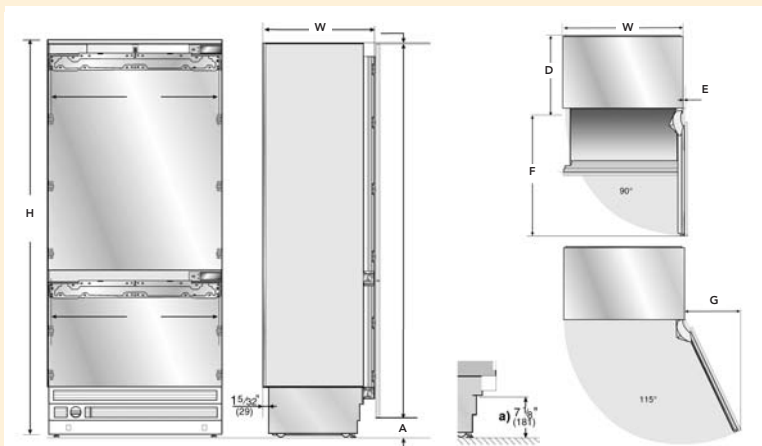

INTEGRA™ Bottom-Freezer B36IT70xxx

Integra Spec Sheet

Integra Freezer
B36IT70SNS – Stainless Steel
B36IT70NPP – Custom Panel

SKU	B36IT70xxx
Type	Bottom-Freezer/Refrigerator
Width	36"
Color Options	Stainless Steel or Custom Panel
Capacity (cu. ft.)	19.6 (Freezer: 5.3, Fridge:14.3)
Shelves	3 Frameless Glass Shelves (2 Adjust. Half Size)
Door Bins	6 (2 Gallon, 2 Dairy, 2 Adjust.)
Shelf Divider	2
Drawers	3 Full Extension (1 Deli, 2 Crisper)
MAXBRIGHT™ Light System	2 Halogen Top Lights, 2 Side Wall Halogen Light Towers
Water Filter	•
Water Filter Change Indicator	•
Carbon Air Filter	•
SUPERCOOL™	•
Drawers	2 Full Extension (1 Upper, 1 Lower)
MAXBRIGHT™ Light System	2 Front Lamps
Internal Filtered Ice Maker	•
SUPERFREEZE™	•
Economy Mode	•
Vacation Mode	•
Sabbath Mode	•
Electronic Controls	•
OPTIFLEX™ Hinge System	•
Fully Integrated	•
ENERGY STAR® Qualified	•

Features & Benefits

- Fully Integrated
- **MARTKETFRESH™** Food Preservation System
- **MAXBRIGHT™** Light System
- Full-Extension Drawers
- Water Filter for Ice Maker

Model No.	Overall Dimensions			Column Door Dimensions			Door Clearance			Power Connection Area
	W	H	D	A	B	C	E	F	G	J
36" Columns										
B36IT70SSS/NSP	36	84	24*	4	28 ¹³ / ₃₂	1/8	13/32	32 ³¹ / ₃₂	16 ²⁷ / ₃₂	18

* Add 3/4" for Stainless Steel unit. Add depth of cabinet for custom panel.

BSH reserves the absolute and unrestricted right to change product materials and specifications, at any time, without notice. Consult the product's installation instructions for final dimensional data and other details. Applicable product warranty can be found in accompanying product literature (or you may contact your account manager for further details). Notes: All height, width and depth dimensions are shown in inches. *Please refer to installation instructions prior to making cutout.