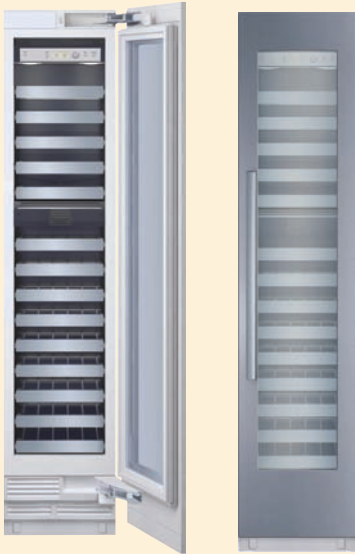

INTEGRA™ Wine Columns B24IW50xxx

Integra Spec Sheet

Integra Wine Columns
B24IW50SRS – Right Stainless Steel
B24IW50SLS – Left Stainless Steel
B24IW50NSP – Custom Panel

| SKU | B24IW50xxx |
|--------------------------|---------------------------------|
| Type | Columns |
| Width | 24" |
| Color Options | Stainless Steel or Custom Panel |
| Number of Bottles | 98 |
| Number of Shelves | 14 |
| Bottle per Shelf | 7 |
| Temperature Zones | 2 Fully Adjustable Zones |
| Temperature Settings | 37 - 64 degrees |
| Electronic Controls | • |
| Shelves | Removable, Roller Shelves |
| Glass Door | UV Protection |
| Display Shelf | • |
| Halogen Light | • |
| Column Concept | • |
| Fully Integrated | • |
| Full Access Hinge System | • |
| Compressor | • |
| Evaporator | • |
| ENERGY STAR® Qualified | • |

Features & Benefits

- Independent Temperature Control in two Components
- Removable Roller Shelves
- 98 (750 ml) Bottle Capacity

| Model No. | Overall Dimensions | | | Column Door Dimensions | | | Door Clearance | | | Power Connection Area |
|--------------------|--------------------|----|-----|------------------------|--------------------------------|-----|---------------------------------|----------------------------------|--------------------------------|-----------------------|
| | W | H | D | A | B | C | E | F | G | |
| 24" Columns | | | | | | | | | | |
| B24IW50SRS/SLS/NSP | 24 | 84 | 24* | 4 | 79 ⁷ / ₈ | 1/8 | 13 ³ / ₃₂ | 26 ²¹ / ₃₂ | 11 ³ / ₄ | 12 |