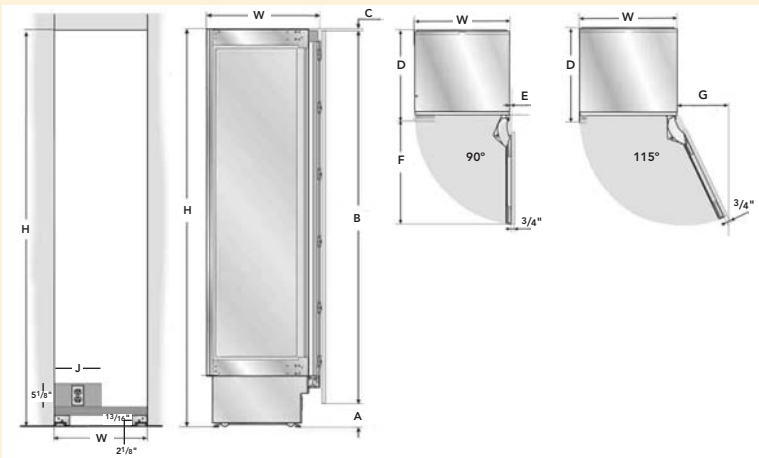

INTEGRA™ Wine Columns B24IW50xxx

Integra Spec Sheet

Integra Wine Columns
B24IW50SRS – Right Stainless Steel
B24IW50SLS – Left Stainless Steel
B24IW50NSP – Custom Panel

| SKU | B24IW50xxx |
|--------------------------|---------------------------------|
| Type | Columns |
| Width | 24" |
| Color Options | Stainless Steel or Custom Panel |
| Number of Bottles | 98 |
| Number of Shelves | 14 |
| Bottle per Shelf | 7 |
| Temperature Zones | 2 Fully Adjustable Zones |
| Temperature Settings | 37 - 64 degrees |
| Electronic Controls | • |
| Shelves | Removable, Roller Shelves |
| Glass Door | UV Protection |
| Display Shelf | • |
| Halogen Light | • |
| Column Concept | • |
| Fully Integrated | • |
| Full Access Hinge System | • |
| Compressor | • |
| Evaporator | • |
| ENERGY STAR® Qualified | • |

Features & Benefits

- Independent Temperature Control in two Components
- Removable Roller Shelves
- 98 (750 ml) Bottle Capacity

| Model No. | Overall Dimensions | | | Column Door Dimensions | | | Door Clearance | | | Power Connection Area |
|--------------------|--------------------|----|-----|------------------------|--------------------------------|-----|---------------------------------|----------------------------------|--------------------------------|-----------------------|
| | W | H | D | A | B | C | E | F | G | |
| 24" Columns | | | | | | | | | | |
| B24IW50SRS/SLS/NSP | 24 | 84 | 24* | 4 | 79 ⁷ / ₈ | 1/8 | 13 ³ / ₃₂ | 26 ²¹ / ₃₂ | 11 ³ / ₄ | 12 |