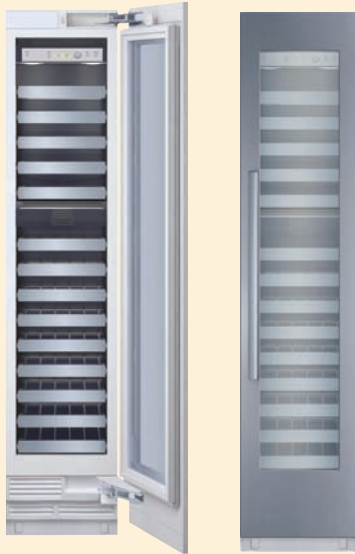

# INTEGRA™ Wine Columns B18IW50xxx

## Integra Spec Sheet

SKU	B18IW50xxx
Type	Columns
Width	18"
Color Options	Stainless steel
Number of Bottles	70
Number of Shelves	14
Bottle per Shelf	5
Temperature Zones	2 Fully Adjustable Zones
Temperature Settings	37 - 64 degrees
Electronic Controls	•
Shelves	Removable, Roller Shelves
Glass Door	UV Protection
Display Shelf	•
Halogen Light	•
Column Concept	•
Fully Integrated	•
Full Access Hinge System	•
Compressor	•
Evaporator	•
ENERGY STAR® Qualified	•

### Integra Wine Columns

**B18IW50SRS – Right Stainless Steel**

**B18IW50SLS – Left Stainless Steel**

### Features & Benefits

- Independent Temperature Control in two Components
- Removable Roller Shelves
- 70 (750 ml) Bottle Capacity

Model No.	Overall Dimensions			Column Door Dimensions			Door Clearance			Power Connection Area
	W	H	D	A	B	C	E	F	G	J
<b>18" Columns</b>										
B18IW50SRS/SLS	18	84	24*	4	79 <sup>7</sup> / <sub>8</sub>	1/8	13 <sup>13</sup> / <sub>32</sub>	20 <sup>21</sup> / <sub>32</sub>	97 <sup>97</sup> / <sub>32</sub>	9