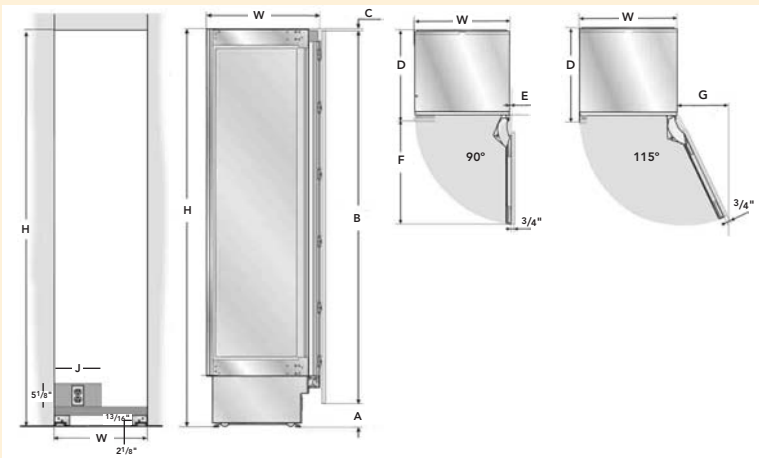

## Integra Spec Sheet

SKU	B18IW50xxx
Type	Columns
Width	18"
Color Options	Stainless steel
Number of Bottles	70
Number of Shelves	14
Bottle per Shelf	5
Temperature Zones	2 Fully Adjustable Zones
Temperature Settings	37 - 64 degrees
Electronic Controls	•
Shelves	Removable, Roller Shelves
Glass Door	UV Protection
Display Shelf	•
Halogen Light	•
Column Concept	•
Fully Integrated	•
Full Access Hinge System	•
Compressor	•
Evaporator	•
ENERGY STAR® Qualified	•

### Integra Wine Columns

**B18IW50SRS – Right Stainless Steel**

**B18IW50SLS – Left Stainless Steel**

### Features & Benefits

- Independent Temperature Control in two Components
- Removable Roller Shelves
- 70 (750 ml) Bottle Capacity

Model No.	Overall Dimensions			Column Door Dimensions			Door Clearance			Power Connection Area
	W	H	D	A	B	C	E	F	G	J
<b>18" Columns</b>										
B18IW50SRS/SLS	18	84	24*	4	79 <sup>7</sup> / <sub>8</sub>	1/8	13 <sup>13</sup> / <sub>32</sub>	20 <sup>21</sup> / <sub>32</sub>	97 <sup>97</sup> / <sub>32</sub>	9

\* Add 3/4" for Stainless Steel unit. Add depth of cabinet for custom panel.

BSH reserves the absolute and unrestricted right to change product materials and specifications, at any time, without notice. Consult the product's installation instructions for final dimensional data and other details. Applicable product warranty can be found in accompanying product literature (or you may contact your account manager for further details). Notes: All height, width and depth dimensions are shown in inches. \*Please refer to installation instructions prior to making cutout.