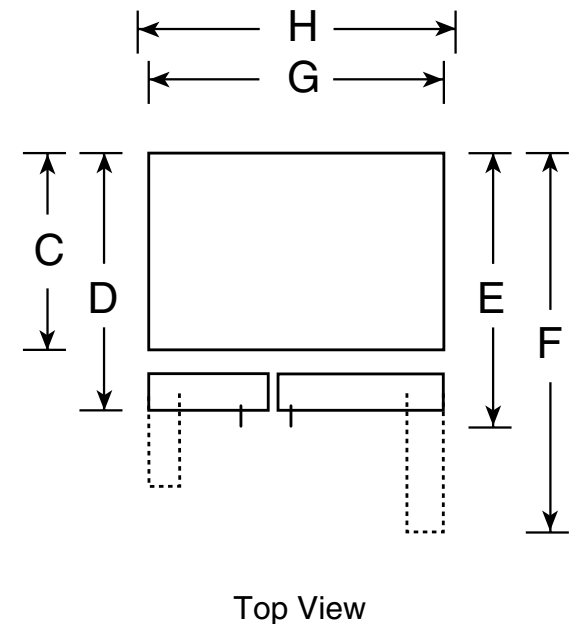

PSSF3RGX

GE Profile™ 23.1 Cu. Ft. Side-By-Side Refrigerator

Dimensions and Installation Information (in inches)

Overall Dimensions	Height to top of hinge (in.) A	69-1/4
	Height to top of case (in.) B	68-3/4
	Case depth without door (in.) C†	28
	Case depth less door handle (in.) D†	32-1/4
	Case depth with door handle (in.) E†	34-3/4
	Depth with fresh food door open 90° (in.) F†	50-1/8
	Width (in.) G	32-3/4
Air Clearances	Width with door open 90° inc. door handle (in.) H	35-1/2
	Each side (in.)	1/8
	Top (in.)	1
	Back (in.)	1

†Water hook-up fits in back air clearance when calculating installation depth.

If installed against a wall, allow clearance of 14-3/16" on freezer side to remove bin. To remove fresh food pans, remove door bins.

Clearance required to remove fresh food full-size pan without disassembling is 18-15/16".

Allow additional space for any necessary leveling adjustments.

For answers to your Monogram,® GE Profile™ or GE® appliance questions, visit our website at ge.com or call GE Answer Center® service, 800.626.2000.