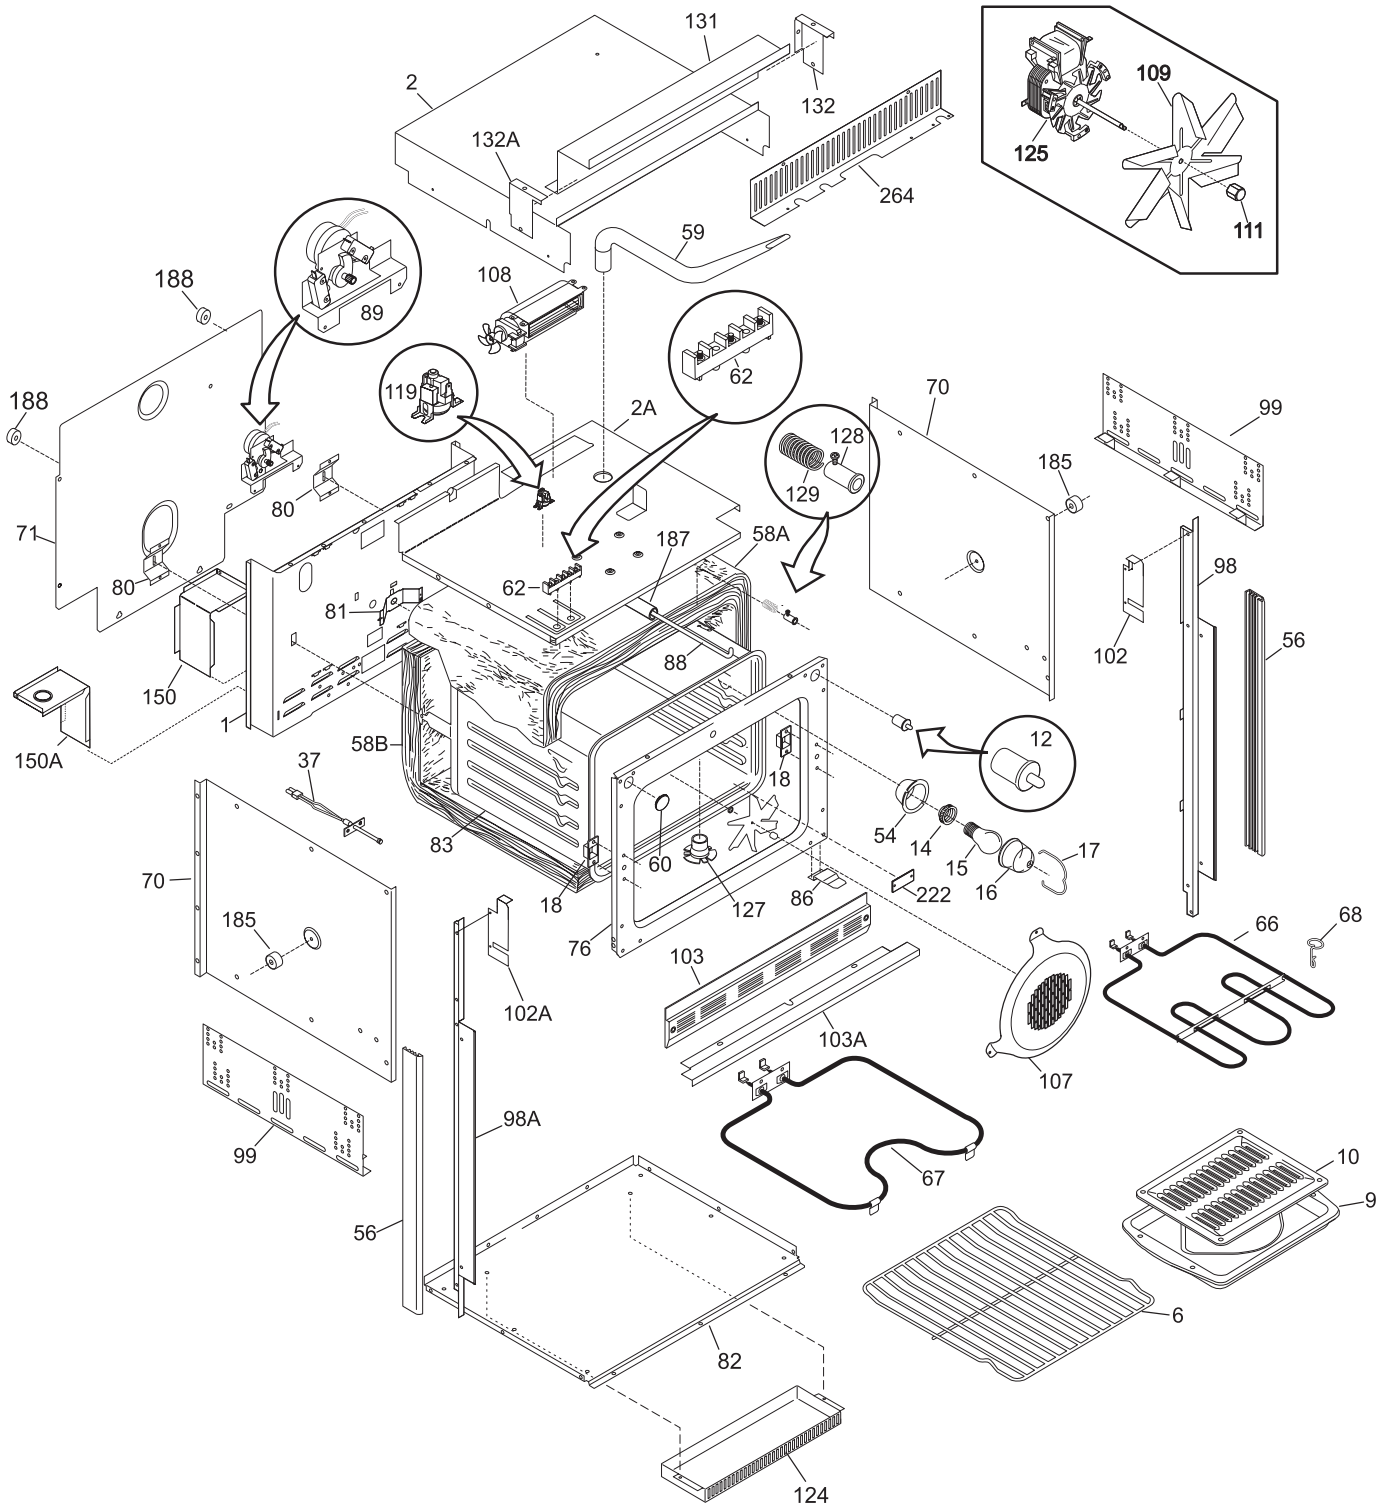

BODY

Model Index: A GLEB27Z7H (GLEB27Z7HSA)
B GLEB27Z7H (GLEB27Z7HBA)

POS. NO	PART NO.		DESCRIPTION
1	318066703	A B	Wrapper, back and sides
2	318102002	A B	Shield, oven top
2A	318071503	A B	Shield, oven top
6	318345200	A B	Rack, oven, (2)
9	5303317977	A B	Pan, broilerOPTIONAL ACCESSORY
10	5303317976	A B	Insert, broiler panOPTIONAL ACCESSORY
12 #	316445501	A B	Switch, oven light, door frame
14	318224000	A B	Receptacle, oven light
15	5303013071	A B	Bulb/Lamp, light
16	08011086	A B	Lens, oven light, glass
17	5304400195	A B	Retainer, light cover
18	318090300	A B	Latch, door
37 #	316217002	A B	Probe, oven temp
54	318222400	A B	Housing, oven light
56	5303302711	A -	Trim, bodyside, white
56	5303298951	- B	Trim, bodyside, black
58A	318285044	A B	Insulation, oven wrapper
58B	318285039	A B	Insulation, oven back
59	318072538	A B	Tube, oven vent
60	5304437678	A B	Plug, button
62	316056000	A B	Terminal Block
62*	5303323144	A B	Nut, 10-32
66 #	318255601	A B	Element, broil, 3400W
67 #	318255100	A B	Element, bake, 2300W
68	5304403015	A B	Support, hanger, (2), broil element
70	318194402	A B	Shield, insulation
71	318071102	A B	Shield, rear wall
76	318080300	A B	Front, oven
80	5303320846	A B	Plate, oven mtg
81	318192400	A B	Spring, oven
82	318071802	A B	Shield, oven bottom
83	318089525	A B	Liner, oven
86	318113901	A B	Support, door hinge
88	318118900	A B	Rod, latch
89 #	318095957	A B	Motor, latch assy, w/brkt & switch
98	318029910	A B	Trim, side, inner, RH
98A	318029911	A B	Trim, side, inner, LH
99	318055420	A B	Support, adjustable
102	318070700	A B	Cap, top panel, RH
102A	318070701	A B	Cap, top panel, LH
103	318028701	A -	Trim, base, white
103	318028700	- B	Trim, base, black
103*	318028801	A -	Trim, base, white, (under counter)
103*	318028800	- B	Trim, base, black, (under counter)
103A	318083402	A -	Trim, base, protector
103A	318083401	- B	Trim, base, protector
107	318219405	A B	Cover, fan
108#	318073025	A B	Motor, blower
109	318398300	A B	Fan Blade

BODY

BCGEB27Z7HS1