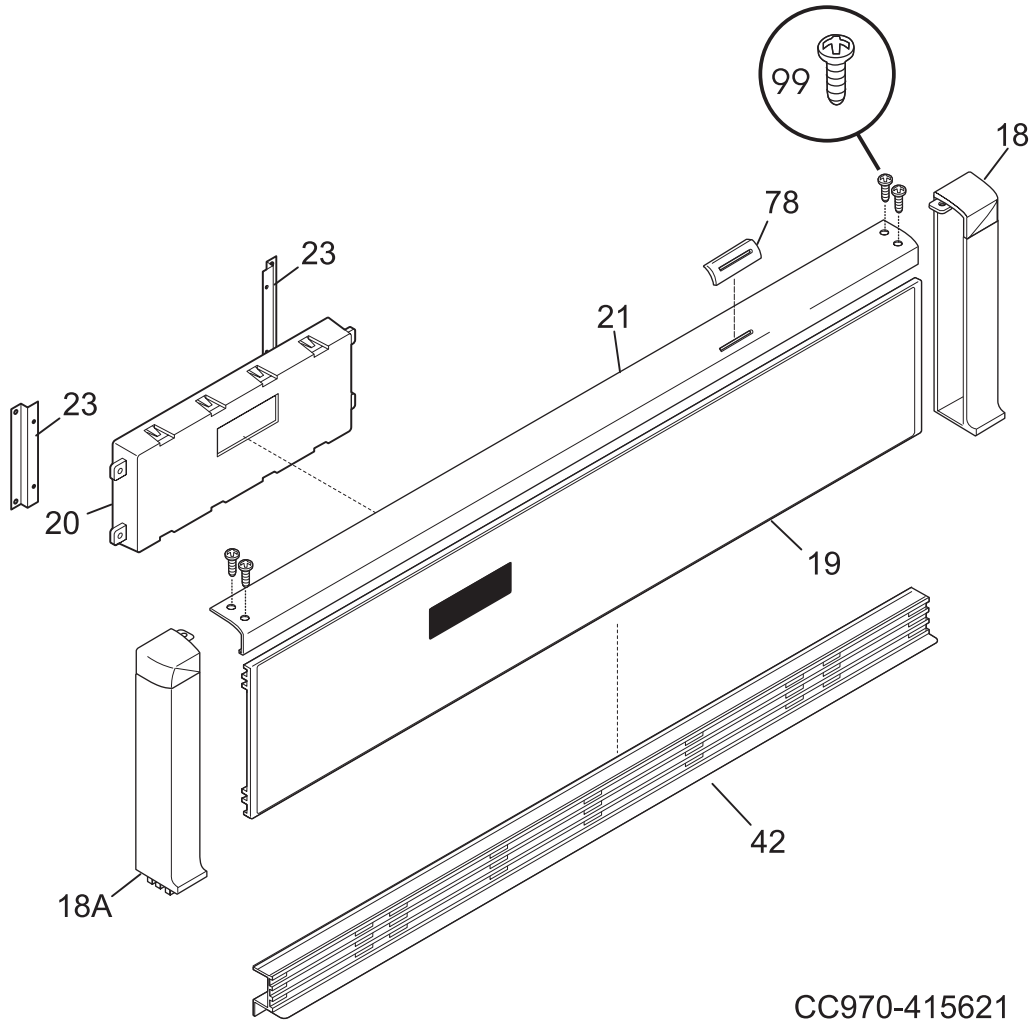

CONTROL PANEL

CC970-415621

CONTROL PANEL

Model Index: **A** GLEB27Z7H (GLEB27Z7HSA)
                              B GLEB27Z7H (GLEB27Z7HBA)

POS. NO	PART NO.		DESCRIPTION
18	5303311208	A -	End Cap, white, RH
18	5303311231	- B	End Cap, black, RH
18A	5303311209	A -	End Cap, white, LH
18A	5303311232	- B	End Cap, black, LH
19 #	318030047	A -	Panel, control, white, w/touch cntl
19 #	318030049	- B	Panel, control, black, w/touch cntl
20 #	316418577	A B	Clock/Timer, electronic, ES350
21	5303311212	A -	Trim, canopy, white, top
21	5303301310	- B	Trim, canopy, black, top
23	318015404	A B	Bracket, timer, (2)
42	5303318709	A -	Trim, vent, white
42	5303316983	- B	Trim, vent, black
78	318037122	A -	Cover, oven vent, white
78	318037121	- B	Cover, oven vent, black
99	5303316956	A -	Screw, 6-32 x 3/8, white, (2)
99	5303307406	- B	Screw, 6-32 x 3/8, black, (2)
*	3201861	A B	Screw, 6 x 0.375, (4)
*	5303131766	A B	Screw, 6-32 x 0.375, top trim
*	5303211311	A B	Screw, 8 x 0.500
*	5303300265	A B	Screw, 8-18 X 1/2, (4)
*	5303311528	A B	Screw, oval hd sq dr, 6-20AB x 0.625, black