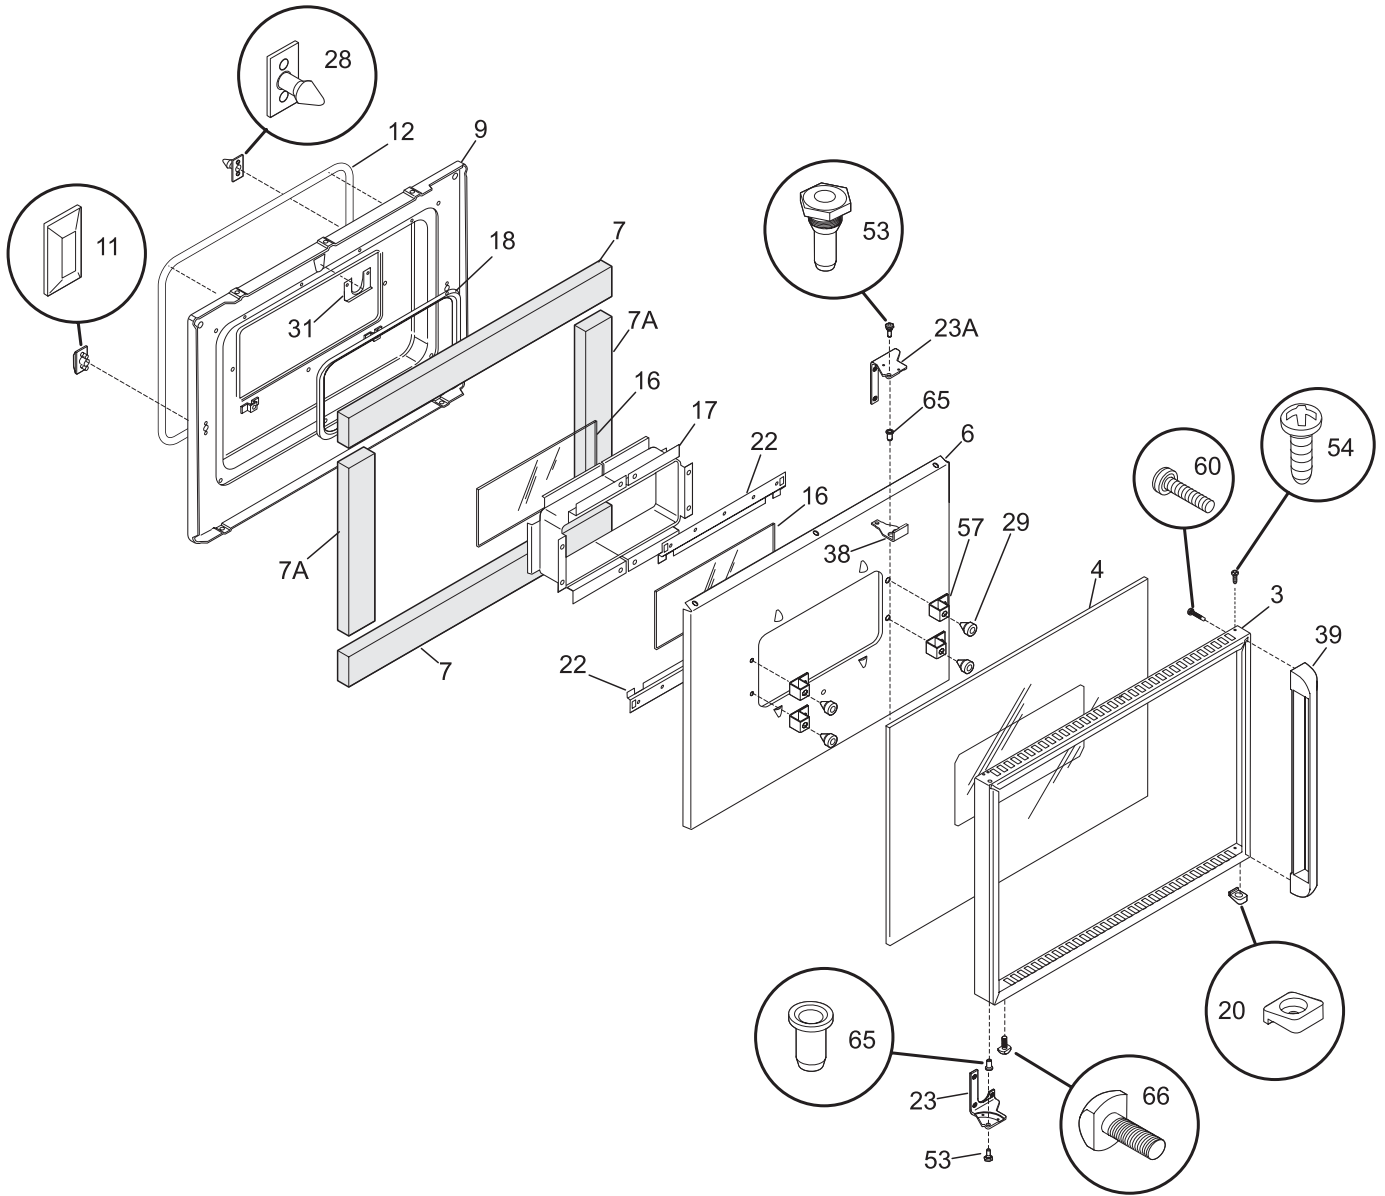

DOOR

DCGEB27S7CS2

DOOR

Model Index: **A** GLEB27Z7H (GLEB27Z7HSA)
                          B GLEB27Z7H (GLEB27Z7HBA)

POS. NO	PART NO.		DESCRIPTION
3	318026128	A -	Trim, oven door, white
3	318026127	- B	Trim, oven door, black
4	318051618	A -	Glass, oven door, white, outer
4	318051617	- B	Glass, oven door, black, outer
6	318073502	A B	Shield, air wash
7	318362113	A B	Insulation, door, top & bottom, (2)
7A	318362112	A B	Insulation, door, sides, (2)
9	318048504	A B	Liner, oven door
11	5303320493	A B	Cover, hinge cutout
12	318053100	A B	Seal, oven door
16	318042300	A B	Glass, oven door, heat barrier, (2)
17	318042001	A B	Spacer, glass
18	318293502	A B	Gasket, door glass seal
20	318113800	A B	Spacer, door
22	5303310511	A B	Bar, glass retainer
23	318074208	A -	Hinge, oven door, chrome, lower
23	318074206	- B	Hinge, oven door, black, lower
23A	318074207	A -	Hinge, oven door, chrome, upper
23A	318074205	- B	Hinge, oven door, black, upper
28	318090210	A B	Strike, door
31	318065102	A B	Latch, door
38	318074801	A -	Stop, door, white
38	318074800	- B	Stop, door, black
39	318039901	A -	Handle, oven door, white
39	318039900	- B	Handle, oven door, black
53	318074912	A -	Pin, hinge
53	318074913	- B	Pin, hinge, black
54	5303300265	A -	Screw, 8-18 X 1/2, (4)
54	5303308456	- B	Screw, 8-18 x 0.531, black
57	318172902	A B	Stiffener, glass
60	5303321221	A B	Screw, handle, black
65	318090122	A -	Bushing, hinge
65	318090123	- B	Bushing, hinge, black
66	318167101	A B	Screw, door lock
*	5303321214	A B	Washer, lock
*	5303325170	A B	Nut, Keps, 8-32, (4)
*	5303325630	A B	Lockwasher