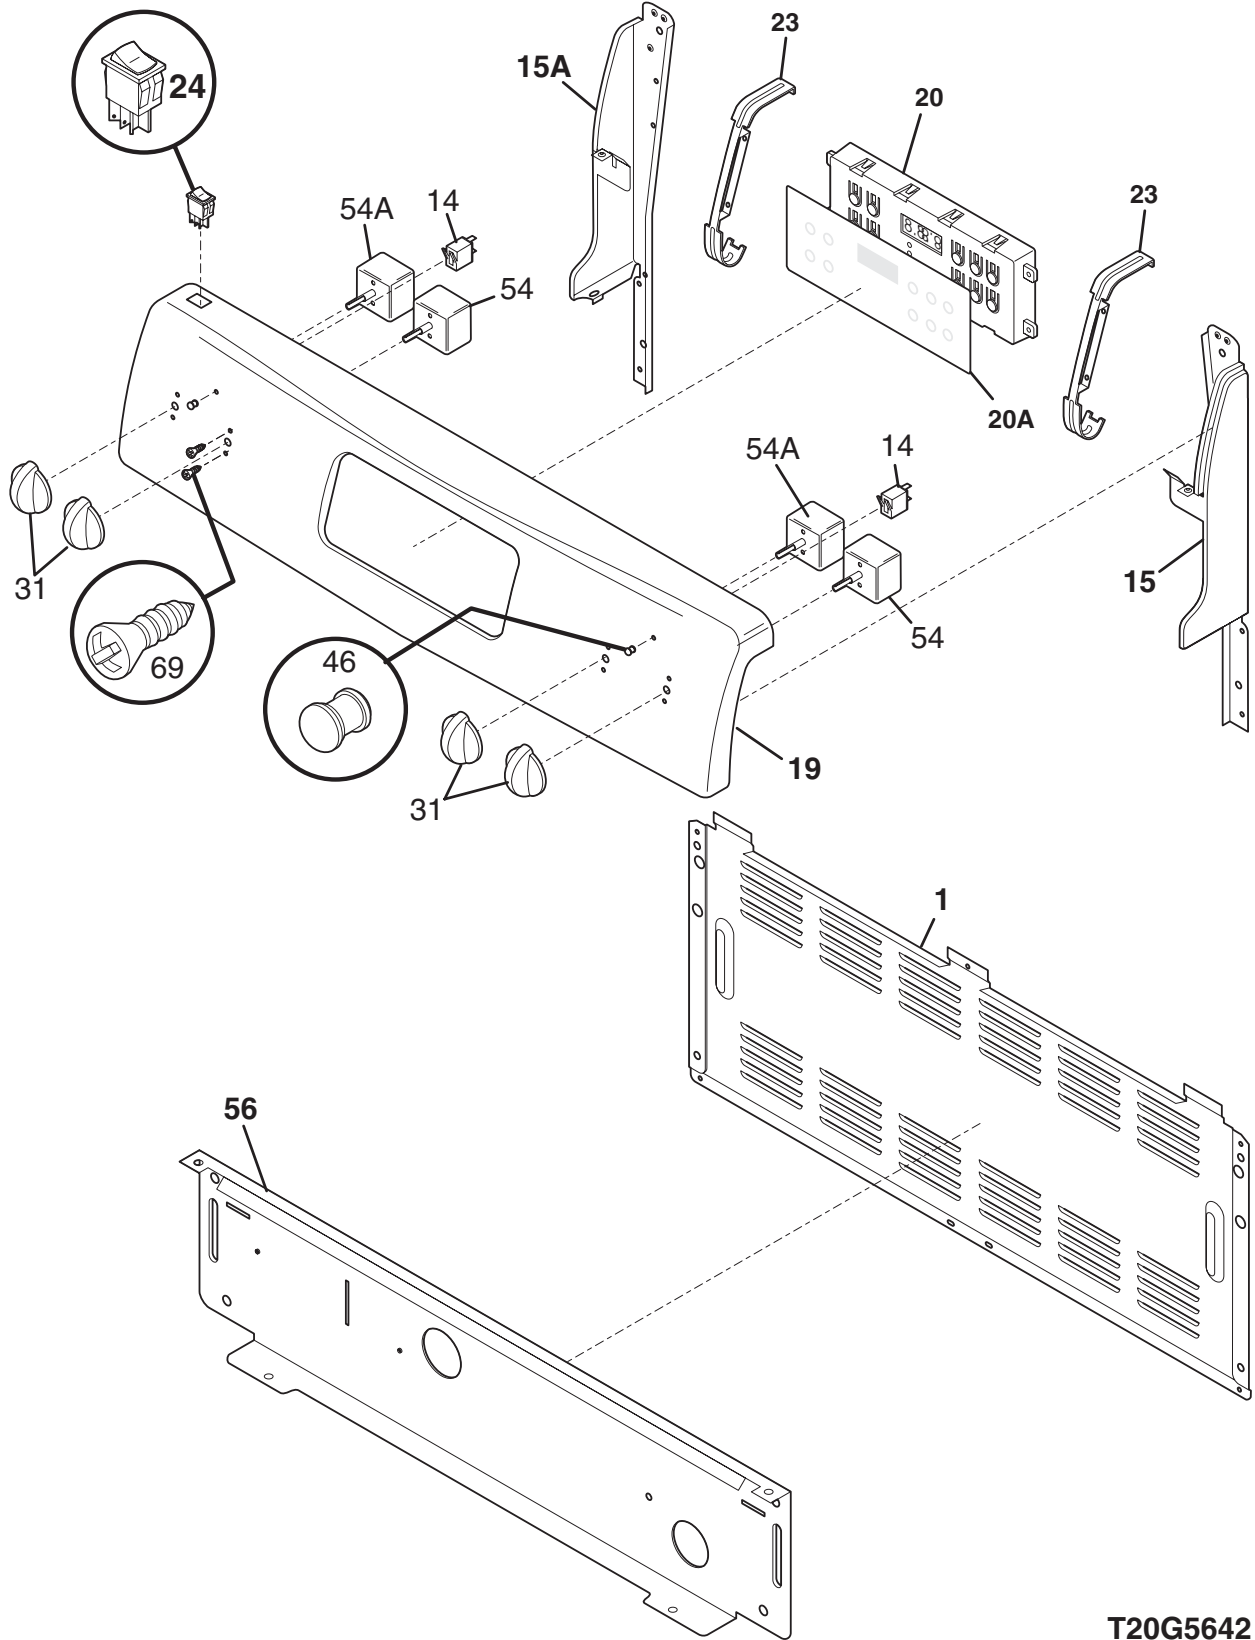

Model No.  
**FEF354G**

Copyright © 2007 Electrolux Home Products, Inc.  
All rights reserved.

**BACKGUARD**

**T20G5642**

**BACKGUARD**

*Model Index:* A FEF354G (FEF354GBA)  
B FEF354G (FEF354GSA)

POS. NO	PART NO.		DESCRIPTION
1	316416100	A B	Shield, backguard, rear wall
14	316022500	A B	Light/Lamp, indicator, 125 V
15	316411405	A -	Support, backguard, black, RH
15	316411403	- B	Support, backguard, white, RH
15A	316411404	A -	Support, backguard, black, LH
15A	316411402	- B	Support, backguard, white, LH
19	316445206	A -	Panel-backguard, black
19	316445207	- B	Panel-backguard, white
20 #	316418204	A B	Clock/Timer, electronic, ES200
20A	316419100	A -	Overlay, clock, black, ES200
20A	316419101	- B	Overlay, clock, white, ES200
23	316441600	A B	Bracket-clock mtg, black
24 #	316448700	A -	Switch, rocker, black, oven light
24 #	316448701	- B	Switch, rocker, white, oven light
31	316223002	A -	Knob, control, black
31	316223000	- B	Knob, control, white
46	316437800	A B	Lens-light/lamp, indicator, clear
54 #	316436000	A B	Switch, infinite, small element
54A#	316436001	A B	Switch, infinite, large element
56	316234012	- B	Shield, backguard, white, inner
56	316234013	A -	Shield, backguard, black, inner
69	5303288565	A B	Screw, truss sqdr, 8-32 x 3/16, switch mtg
*	316021105	A B	Screw, hex head cup pt, 8-18 x 0.375, black
*	316021109	A B	Screw, 8-18 x 0.5, chrome
*	316021110	A B	Screw, 8-18 x 0.5, black

**BODY**

*Model Index:* A FEF354G (FEF354GBA)  
 B FEF354G (FEF354GSA)

POS. NO	PART NO.		DESCRIPTION
* #	316443013	A B	Harness Wiring, main
*	3203550	A B	Plug, button, oven bottom
*	5303321321	A -	Paint, touch-up, black
*	5303321319	- B	Paint, touch-up, white
*	316021105	A B	Screw, hex head cup pt, 8-18 x 0.375, black
*	316021110	A B	Screw, 8-18 x 0.5, black
*	316089500	A B	Screw, 10-16 x .486
*	5303271648	A B	Screw, wafer hd sq dr, 8-18AB x 0.5
*	5303285179	A B	Screw, wafer head, 8-32T x 0.500, black
*	5308014215	A B	Screw, 6-20 x 0.312