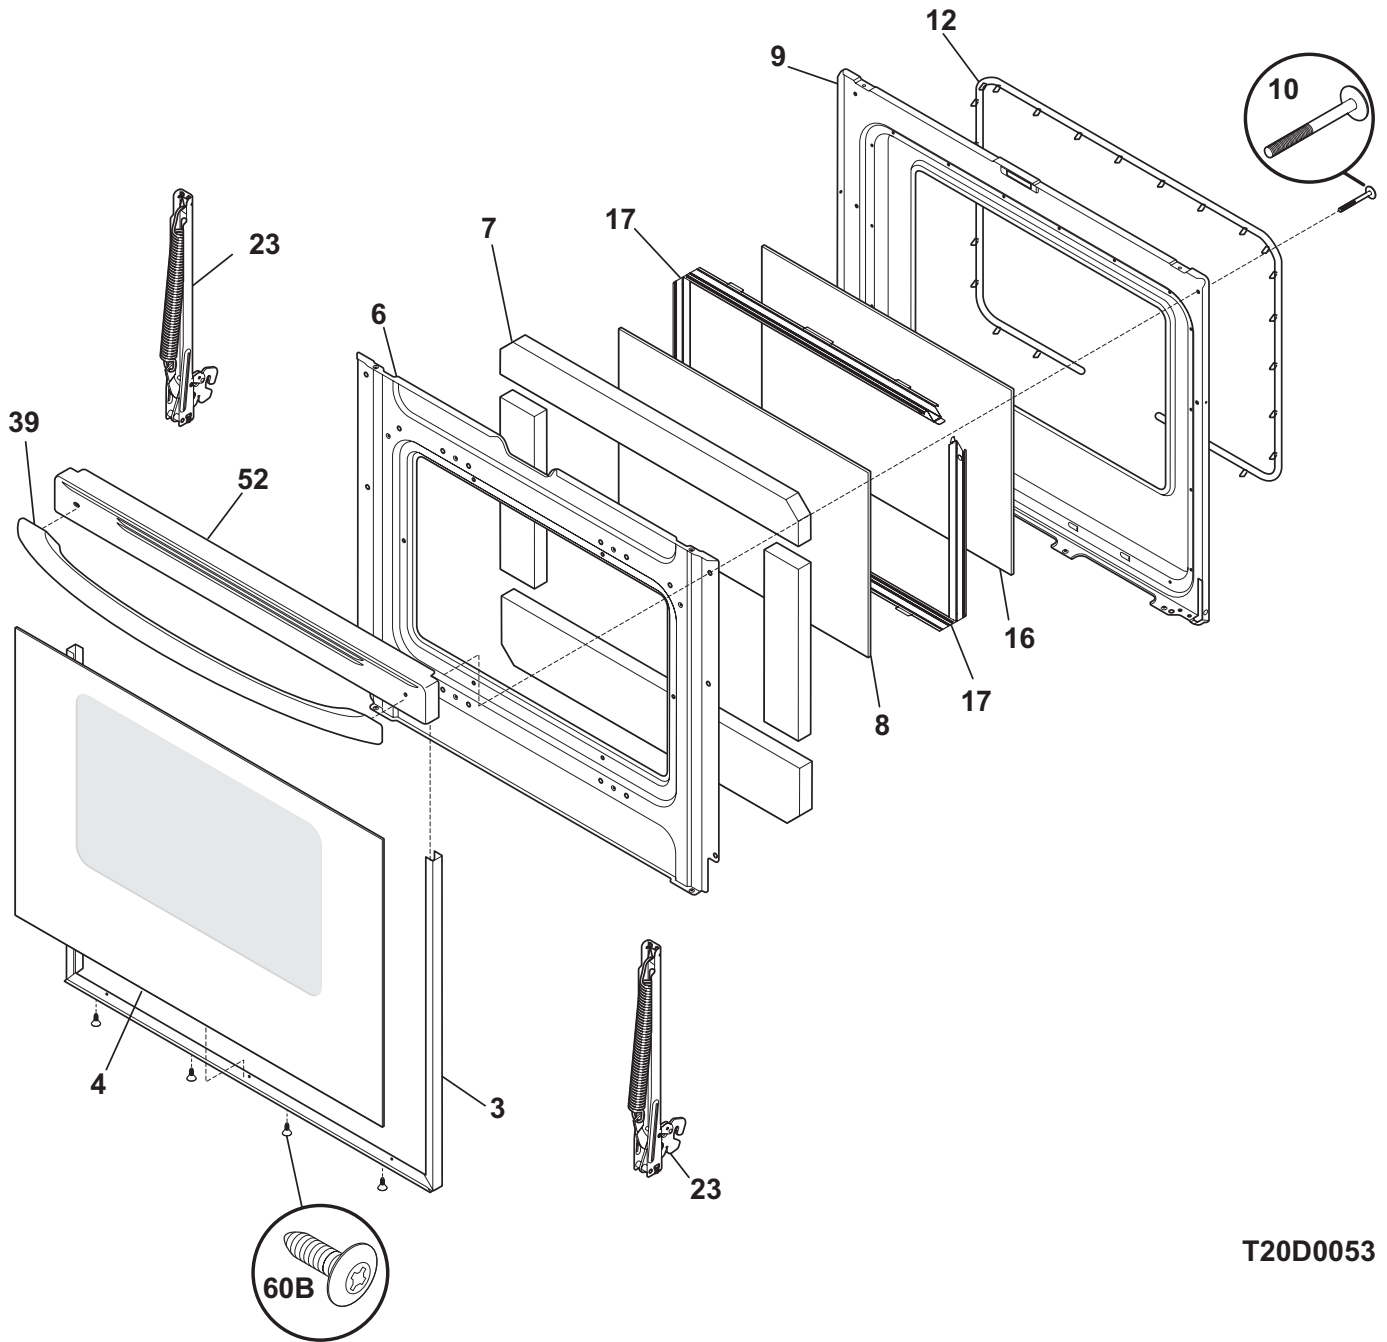

DOOR

T20D0053

DOOR

Model Index: A FEF354G (FEF354GBA)
B FEF354G (FEF354GSA)

POS. NO	PART NO.		DESCRIPTION
3	5303935245	A -	Trim kit-door, 3 sided, black, w/tape
3	5303935243	- B	Trim kit-door, 3 sided, white, w/tape
4	316406401	A -	Glass, oven door, black, outer
4	316406400	- B	Glass, oven door, white, outer
6	316406307	A B	Shield, wool
7	316405600	A B	Insulation, oven door
8	316117500	A B	Glass, oven door, heat barrier
9	316423701	A B	Liner, oven door
10	316001009	A B	Screw, waf hd sq, 10-24 x 1.88, (2), handle mtg
10*	316008401	A B	Washer, 3/4 OD x 1/4 ID, steel
12	316405000	A B	Seal, oven door
16	316117501	A B	Glass, oven door, inner
17	316402403	A B	Spacer, door glass, (2)
23	316456303	A B	Hinge, oven door, blue titan, (2)
23*	316418900	A B	Screw, sims lp, #8-32 x 5/16", black
39	316456900	A -	Handle, oven door, black
39	316456901	- B	Handle, oven door, white
52	316468401	A -	Cap, door trim, black
52	316468400	- B	Cap, door trim, white
60B	316021110	A B	Screw, 8-18 x 0.5, black
*	316433603	A B	Label, anti-tip
*	316021109	A B	Screw, 8-18 x 0.5, chrome
*	5303271648	A B	Screw, wafer hd sq dr, 8-18AB x 0.5
*	5303285179	A B	Screw, wafer head, 8-32T x 0.500, black