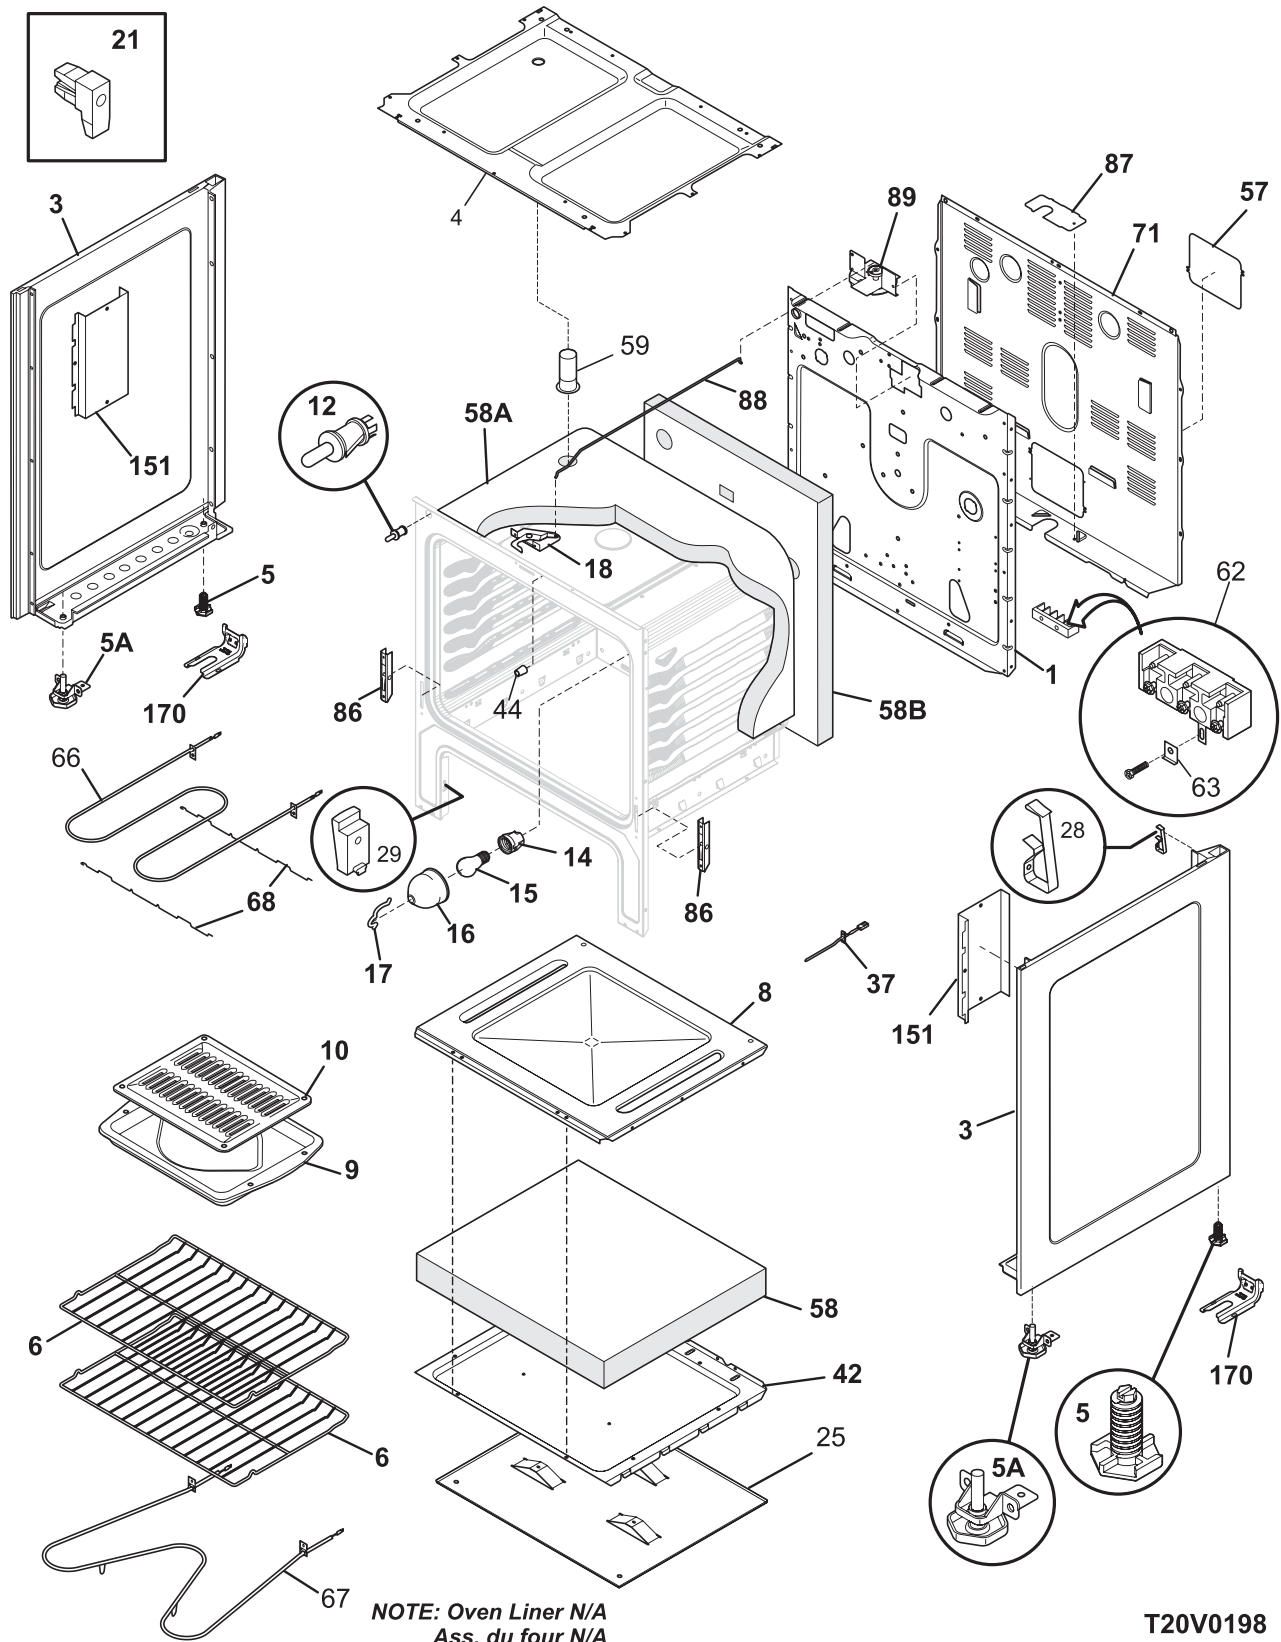

BODY

T20V0198

BODY

Model Index: A FEF354G (FEF354GBA)
B FEF354G (FEF354GSA)

POS. NO	PART NO.		DESCRIPTION
1	316401800	A B	Panel, main back
3	316400118	A -	Panel, bodyside, black, RH
3	316400119	A -	Panel, bodyside, black, LH
3	316400116	- B	Panel, bodyside, white, RH
3	316400117	- B	Panel, bodyside, white, LH
4	316201401	A B	Burner Box
5	316272900	A B	Screw, leveling, plastic, rear, (2)
5A	316498900	A B	Leveling Leg Assy, metal, front, (2), bracket & leg
6	316496202	A B	Rack, oven, (2)
8	316400601	A B	Panel, oven bottom
9	316081900	A B	Pan, broilerOPTIONAL ACCESSORY
10	316082000	A B	Insert, broiler panOPTIONAL ACCESSORY
12	316445501	A B	Switch, oven light, door frame
14	316116400	A B	Receptacle, oven light
15	5303013071	A B	Bulb/Lamp, light
16	08011086	A B	Lens, oven light, glass
17	316087500	A B	Retainer, lens
18 #	316405800	A B	Latch Assembly, oven door
21	316408000	A B	Clip, bodyside
25	316406200	A B	Shield, heat, lower
28	316045000	A B	Clip, wiring harness, green, main top
29	316407301	A B	Glide, drawer, front
37 #	316490000	A B	Probe, oven temp
42	316407700	A B	Shield, wool, lower
44	316246501	A B	Spacer, oven door
57	316457800	A B	Cover, access
58	316403800	A B	Insulation, oven bottom
58A	316406600	A B	Insulation, oven wrapper
58B	316406500	A B	Insulation, oven back
59	316073606	A B	Tube, oven vent
62	5304409888	A B	Terminal Block Kit
62*	316085600	A B	Insulator
62*	316205500	A B	Nut, hex flange, 3/8 10-32
63	316278800	A B	Plate, grounding strap
66 #	316203200	A B	Element, broil
67	316075103	A B	Element, bake
68	316404000	A B	Support, element, broil
71	316422304	A B	Shield, rear wall
86	316441300	A B	Receptacle, hinge
86*	316418901	A B	Screw, trilobe, 10-32 x 5/16"
87	316081200	A B	Bracket, cable mtg
88	316203500	A B	Rod, auto latch
89 #	316464300	A B	Motor-latch
151	316404600	A B	Shield, bodyside
170	5303935180	A B	Anti-tip Kit, w/bracket, screw
170*	316107200	A B	Bracket, anti-tip
170*	316112500	A B	Template, anti-tip
170*	316116000	A B	Screw, concrete, 1.75", anti-tip brkt