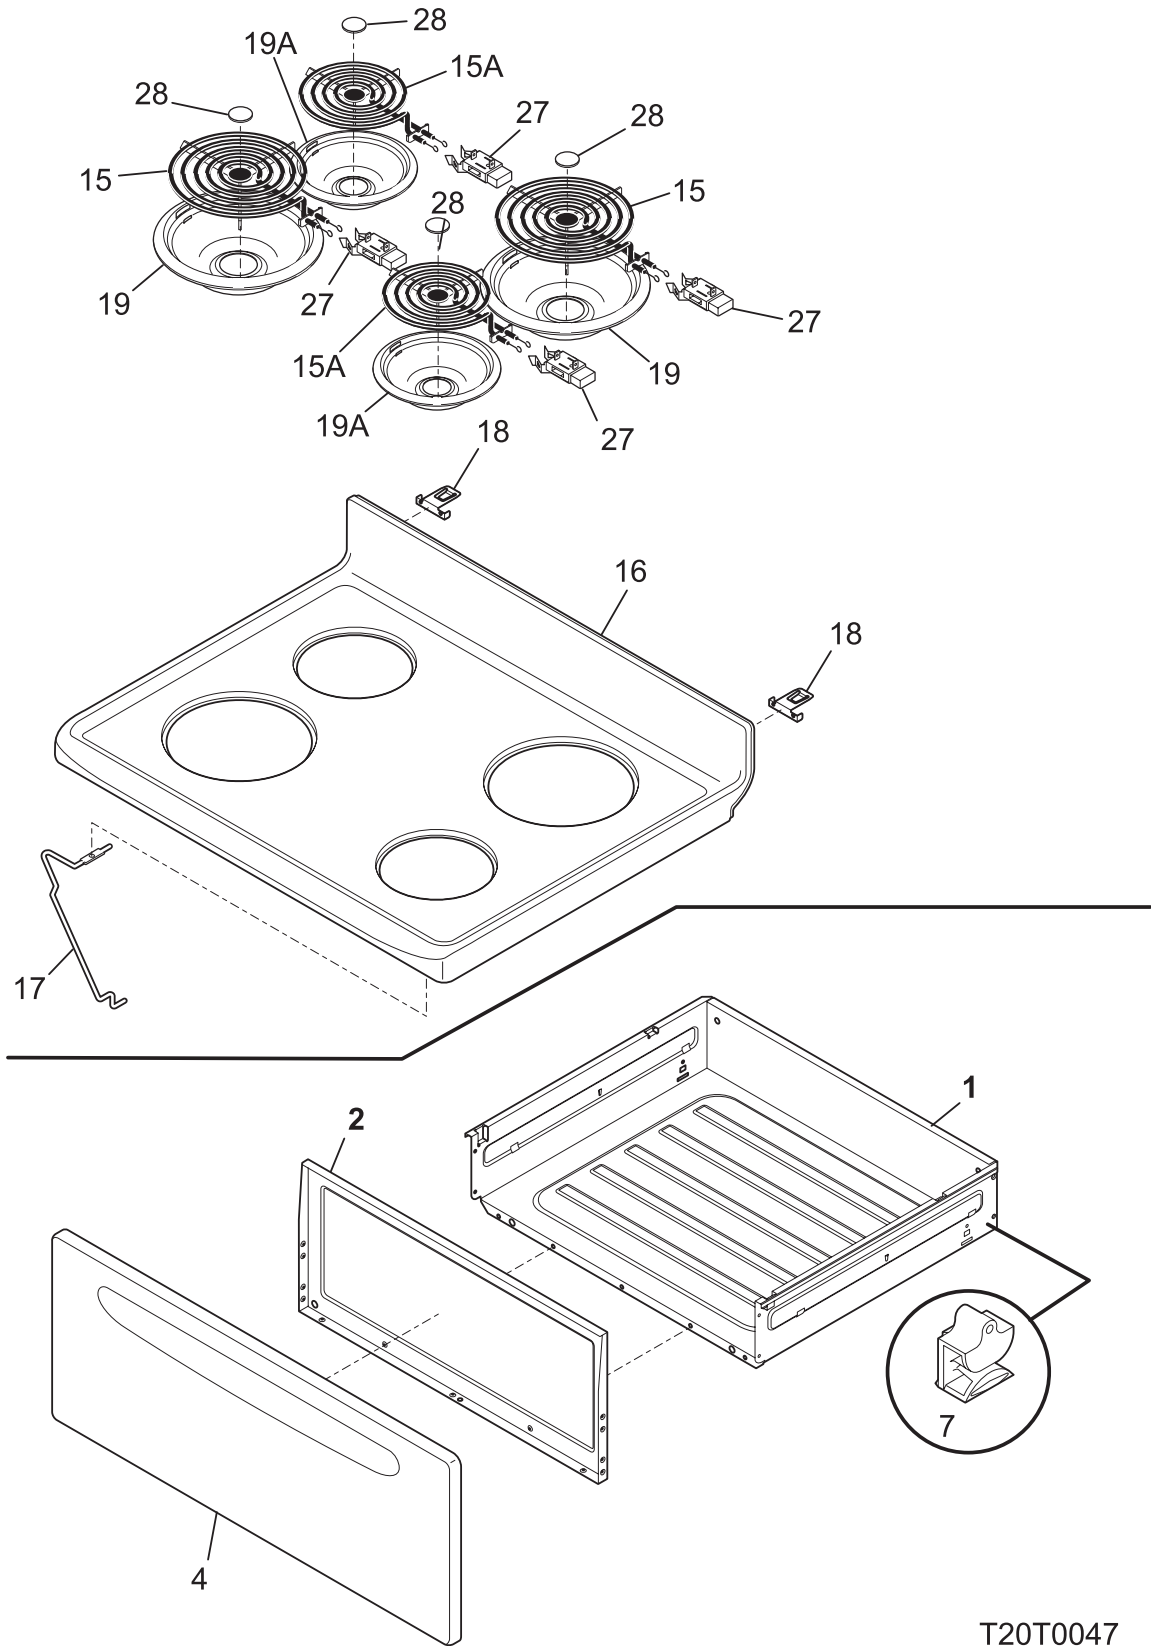

TOP/DRAWER

T20T0047