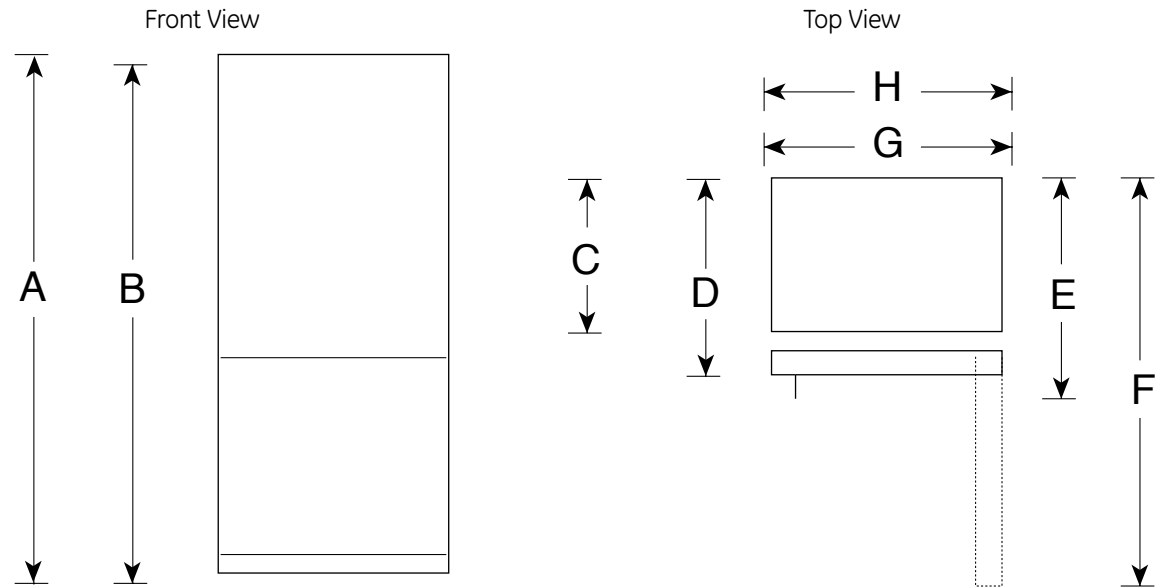

PDSF5NBX

GE Profile™ 25.3 Cu. Ft. Bottom-Freezer Drawer Refrigerator

Dimensions and Installation Information (in inches)

Overall Dimensions	Height to top of hinge (in.) A	69-5/8
	Height to top of case (in.) B	69
	Case depth without door (in.) C	28
	Case depth less door handle (in.) D	32-1/8
	Case depth with door handle (in.) E	35
	Depth with fresh food door open 90° (in.) F	65-3/4
	Width (in.) G	35-3/4
	Width with door open 90° inc. door handle (in.) H	40-7/8
Air Clearances	Each side (in.)	1/8
	Top (in.)	1
	Back (in.)	1