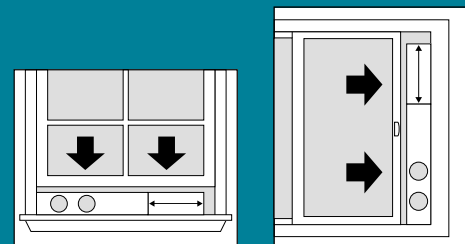

Model Number	Circuit Rating Breaker or T-D Fuse	Plug Face (NEMA#)	Wall Outlet Appearance
P09A, P12A	125V - 15A	5 - 15P	

Portable Accessories

DUAL INTAKE/ EXHAUST HOSES (Included)

Flexible, heavy duty intake/ exhaust hoses extend from 24" to 60". The hoses can be vented through a window or through a wall opening to the outside.

NOTE:
Venting of the unit to the outside is required for operating efficiency.

WINDOW SLIDER KIT (Included)

Fits HORIZONTAL or VERTICAL WINDOWS
WINDOW OPENING:

Minimum: 26"* Maximum: 46"

* Window slider kit can be trimmed to fit a smaller opening.