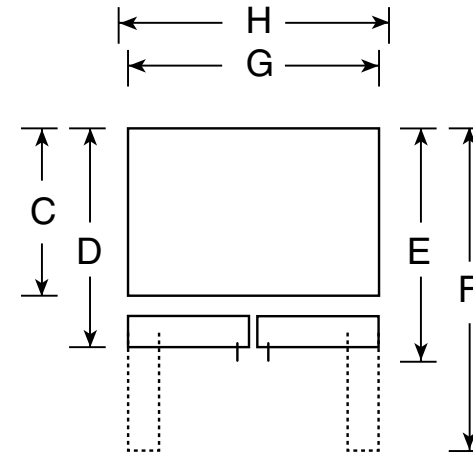

PFCF1PJX

GE Profile™ 20.9 Cu. Ft. Bottom-Freezer Refrigerator

Dimensions and Installation Information (in inches)

Overall Dimensions	Height to top of hinge (in.) A	69-5/8
	Height to top of case (in.) B	69
	Case depth without door (in.) C	23-7/8
	Case depth less door handle (in.) D	28-1/2
	Case depth with door handle (in.) E	31
	Depth with fresh food door open 90° (in.) F	43-1/8
	Width (in.) G	35-3/4
	Width with door open 90° inc. door handle (in.) H	40-7/8
Air Clearances	Each side (in.)	1/8
	Top (in.)	1
	Back (in.)	1/2

Note:

Anti-tip bracket part number 200D8494P001 will be shipped with every counter-depth model

For answers to your Monogram,® GE Profile™ or GE® appliance questions, visit our website at ge.com or call GE Answer Center® service, 800.626.2000.