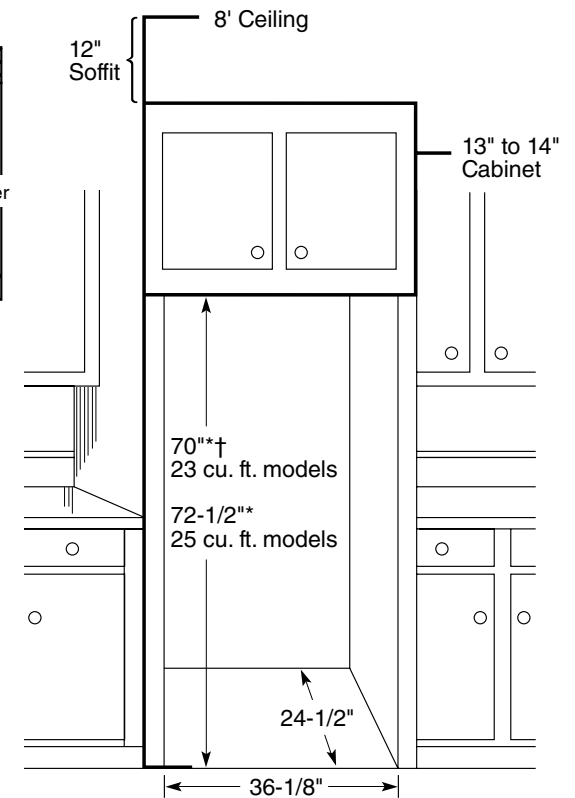

PSCF3RGX

GE Profile™ Counter-Depth 23.4 Cu. Ft. Side-by-Side Refrigerator

Dimensions and Installation Information (in inches)

Installation Tips to Maximize the Built-In Look

- All wall/floor molding should be removed prior to installation.
- Water recess on rear wall recommended to prevent water line damage. 48" minimum length, 1/4" diameter water line tubing recommended.
- When possible, recess both copper water line and electrical outlet. (See local codes)
- Front and rear leveling legs are adjustable for the built-in look. (See owner's manual)

*The rough-in dimensions of 70" for 23 cu. ft. models and 72-1/2" for 25 cu. ft. models are minimum and measured from the finished floor to top of opening (or the underside of the overhead cabinets). For Models with Trim Kit: If frameless style cabinets are planned for above the refrigerator, you may need to consider adding a maximum of 1/4" (70-1/4") to height of opening for 23 cu. ft. models and 1/8" (72-5/8") for 25 cu. ft. models to allow for additional clearance between the cabinet doors and the top of refrigerator trim when the cabinet doors are in open position.

†Model PSDW3YGX is 71-3/4"

For answers to your Monogram,® GE Profile™ or GE® appliance questions, visit our website at ge.com or call GE Answer Center® service, 800.626.2000.

imagination at work

Listed by
Underwriters
Laboratories

Specification Created 1/08

210298