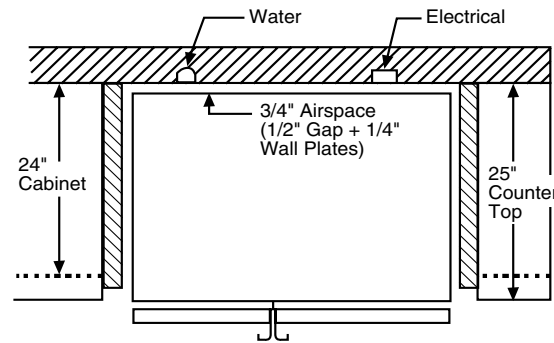

PSCF3RGX

GE Profile™ Counter-Depth 23.4 Cu. Ft. Side-by-Side Refrigerator

Dimensions and Installation Information (in inches)

Installation Tips to Maximize the Built-In Look

- All wall/floor molding should be removed prior to installation.
- Water recess on rear wall recommended to prevent water line damage. 48" minimum length, 1/4" diameter water line tubing recommended.
- When possible, recess both copper water line and electrical outlet. (See local codes)
- Front and rear leveling legs are adjustable for the built-in look. (See owner's manual)

*The rough-in dimensions of 70" for 23 cu. ft. models and 72-1/2" for 25 cu. ft. models are minimum and measured from the finished floor to top of opening (or the underside of the overhead cabinets). For Models with Trim Kit: If frameless style cabinets are planned for above the refrigerator, you may need to consider adding a maximum of 1/4" (70-1/4") to height of opening for 23 cu. ft. models and 1/8" (72-5/8") for 25 cu. ft. models to allow for additional clearance between the cabinet doors and the top of refrigerator trim when the cabinet doors are in open position.

†Model PSDW3YGX is 71-3/4"

For answers to your Monogram,® GE Profile™ or GE® appliance questions, visit our website at ge.com or call GE Answer Center® service, 800.626.2000.

imagination at work

Listed by
Underwriters
Laboratories

Specification Created 1/08

210298