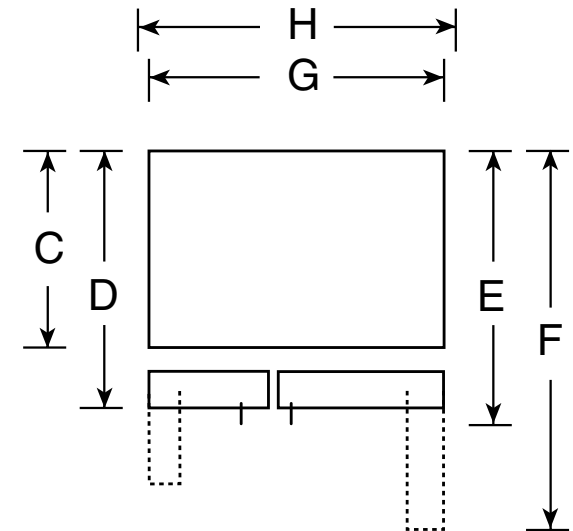

PSCF3RGX

GE Profile™ Counter-Depth 23.4 Cu. Ft. Side-by-Side Refrigerator

Dimensions and Installation Information (in inches)

Overall Dimensions	Height to top of hinge (in.) A	69-5/8
	Height to top of case (in.) B	69
	Case depth without door (in.) C†	23-7/8
	Case depth less door handle (in.) D†	27-1/8
	Case depth with door handle (in.) E†	29-5/8
	Depth with fresh food door open 90° (in.) F†	46
	Width (in.) G	35-3/4
	Width with door open 90° inc. door handle (in.) H	41-3/8
Air Clearances	Each side (in.)	1/8
	Top (in.)	1
	Back (in.)	1/2

†Water hook-up fits in back air clearance when calculating installation depth.

If installed against a wall, allow clearance of 14-3/16" on freezer side to remove bin.

Clearance required to remove fresh food full-size pan without disassembling is 18-15/16".

Front View

Top View

imagination at work

Listed by
Underwriters
Laboratories

Specification Created 1/08

210298

PSCF3RGX

GE Profile™ Counter-Depth 23.4 Cu. Ft. Side-by-Side Refrigerator

*The rough-in dimensions of 70" for 23 cu. ft. models and 72-1/2" for 25 cu. ft. models are minimum and measured from the finished floor to top of opening (or the underside of the overhead cabinets). For Models with Trim Kit: If frameless style cabinets are planned for above the refrigerator, you may need to consider adding a maximum of 1/4" (70-1/4") to height of opening for 23 cu. ft. models and 1/8" (72-5/8") for 25 cu. ft. models to allow for additional clearance between the cabinet doors and the top of refrigerator trim when the cabinet doors are in open position.