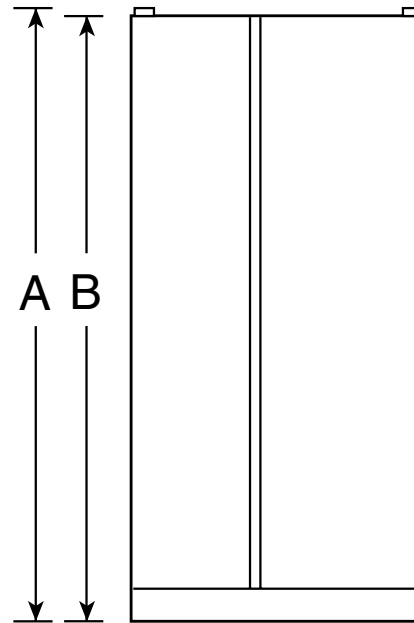

PSCF3RGX

GE Profile™ Counter-Depth 23.4 Cu. Ft. Side-by-Side Refrigerator

Dimensions and Installation Information (in inches)

Overall Dimensions	Height to top of hinge (in.) A	69-5/8
	Height to top of case (in.) B	69
	Case depth without door (in.) C†	23-7/8
	Case depth less door handle (in.) D†	27-1/8
	Case depth with door handle (in.) E†	29-5/8
	Depth with fresh food door open 90° (in.) F†	46
	Width (in.) G	35-3/4
	Width with door open 90° inc. door handle (in.) H	41-3/8
Air Clearances	Each side (in.)	1/8
	Top (in.)	1
	Back (in.)	1/2

†Water hook-up fits in back air clearance when calculating installation depth.

If installed against a wall, allow clearance of 14-3/16" on freezer side to remove bin.

Clearance required to remove fresh food full-size pan without disassembling is 18-15/16".

Front View

Top View

imagination at work

Listed by
Underwriters
Laboratories

Specification Created 1/08

210298

PSCF3RGX

GE Profile™ Counter-Depth 23.4 Cu. Ft. Side-by-Side Refrigerator

*The rough-in dimensions of 70" for 23 cu. ft. models and 72-1/2" for 25 cu. ft. models are minimum and measured from the finished floor to top of opening (or the underside of the overhead cabinets). For Models with Trim Kit: If frameless style cabinets are planned for above the refrigerator, you may need to consider adding a maximum of 1/4" (70-1/4") to height of opening for 23 cu. ft. models and 1/8" (72-5/8") for 25 cu. ft. models to allow for additional clearance between the cabinet doors and the top of refrigerator trim when the cabinet doors are in open position.