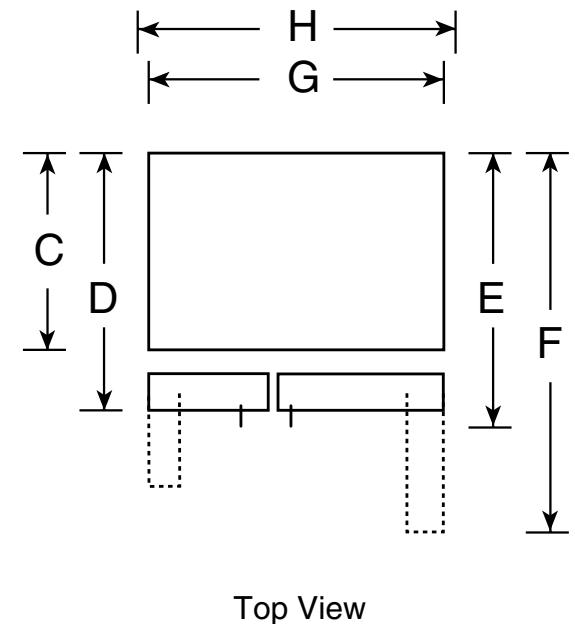

PSHF6RGX

GE Profile™ 25.6 Cu. Ft. Side-By-Side Refrigerator

Dimensions and Installation Information (in inches)

Overall Dimensions	Height to top of hinge (in.) A	69-3/8
	Height to top of case (in.) B	69
	Case depth without door (in.) C†	28
	Case depth less door handle (in.) D†	32-3/8
	Case depth with door handle (in.) E†	35
	Depth with fresh food door open 90° (in.) F†	50-1/8
	Width (in.) G	35-3/4
Air Clearances	Width with door open 90° inc. door handle (in.) H	43-1/2
	Each side (in.)	1/8
	Top (in.)	1
	Back (in.)	1

†Water hook-up fits in back air clearance when calculating installation depth.

If installed against a wall, allow clearance of 14-3/16" on freezer side to remove bin. To remove fresh food pans, remove door bins.

Clearance required to remove fresh food full-size pan without disassembling is 18-15/16".

Allow additional space for any necessary leveling adjustments.

For answers to your Monogram,® GE Profile™ or GE® appliance questions, visit our website at ge.com or call GE Answer Center® service, 800.626.2000.