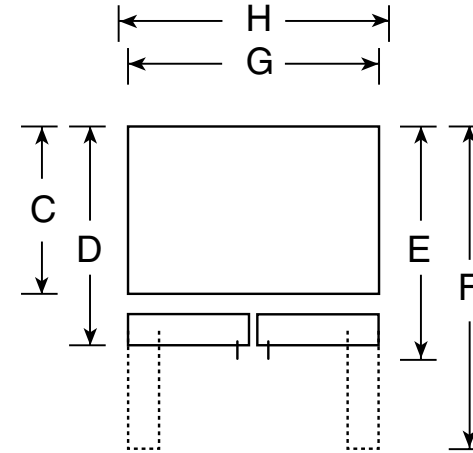

PFSF5NJX

GE Profile™ 25.1 Cu. Ft. French Door Refrigerator with External Water Dispenser

Dimensions and Installation Information (in inches)

Overall Dimensions	Height to top of hinge (in.) A	69-5/8
	Height to top of case (in.) B	69
	Case depth without door (in.) C	28
	Case depth less door handle (in.) D	32-1/8
	Case depth with door handle (in.) E	35
	Depth with fresh food door open 90° (in.) F	47-1/2
	Width (in.) G	35-3/4
	Width with door open 90° inc. door handle (in.) H	40-7/8
Air Clearances	Each side (in.)	1/8
	Top (in.)	1
	Back (in.)	1