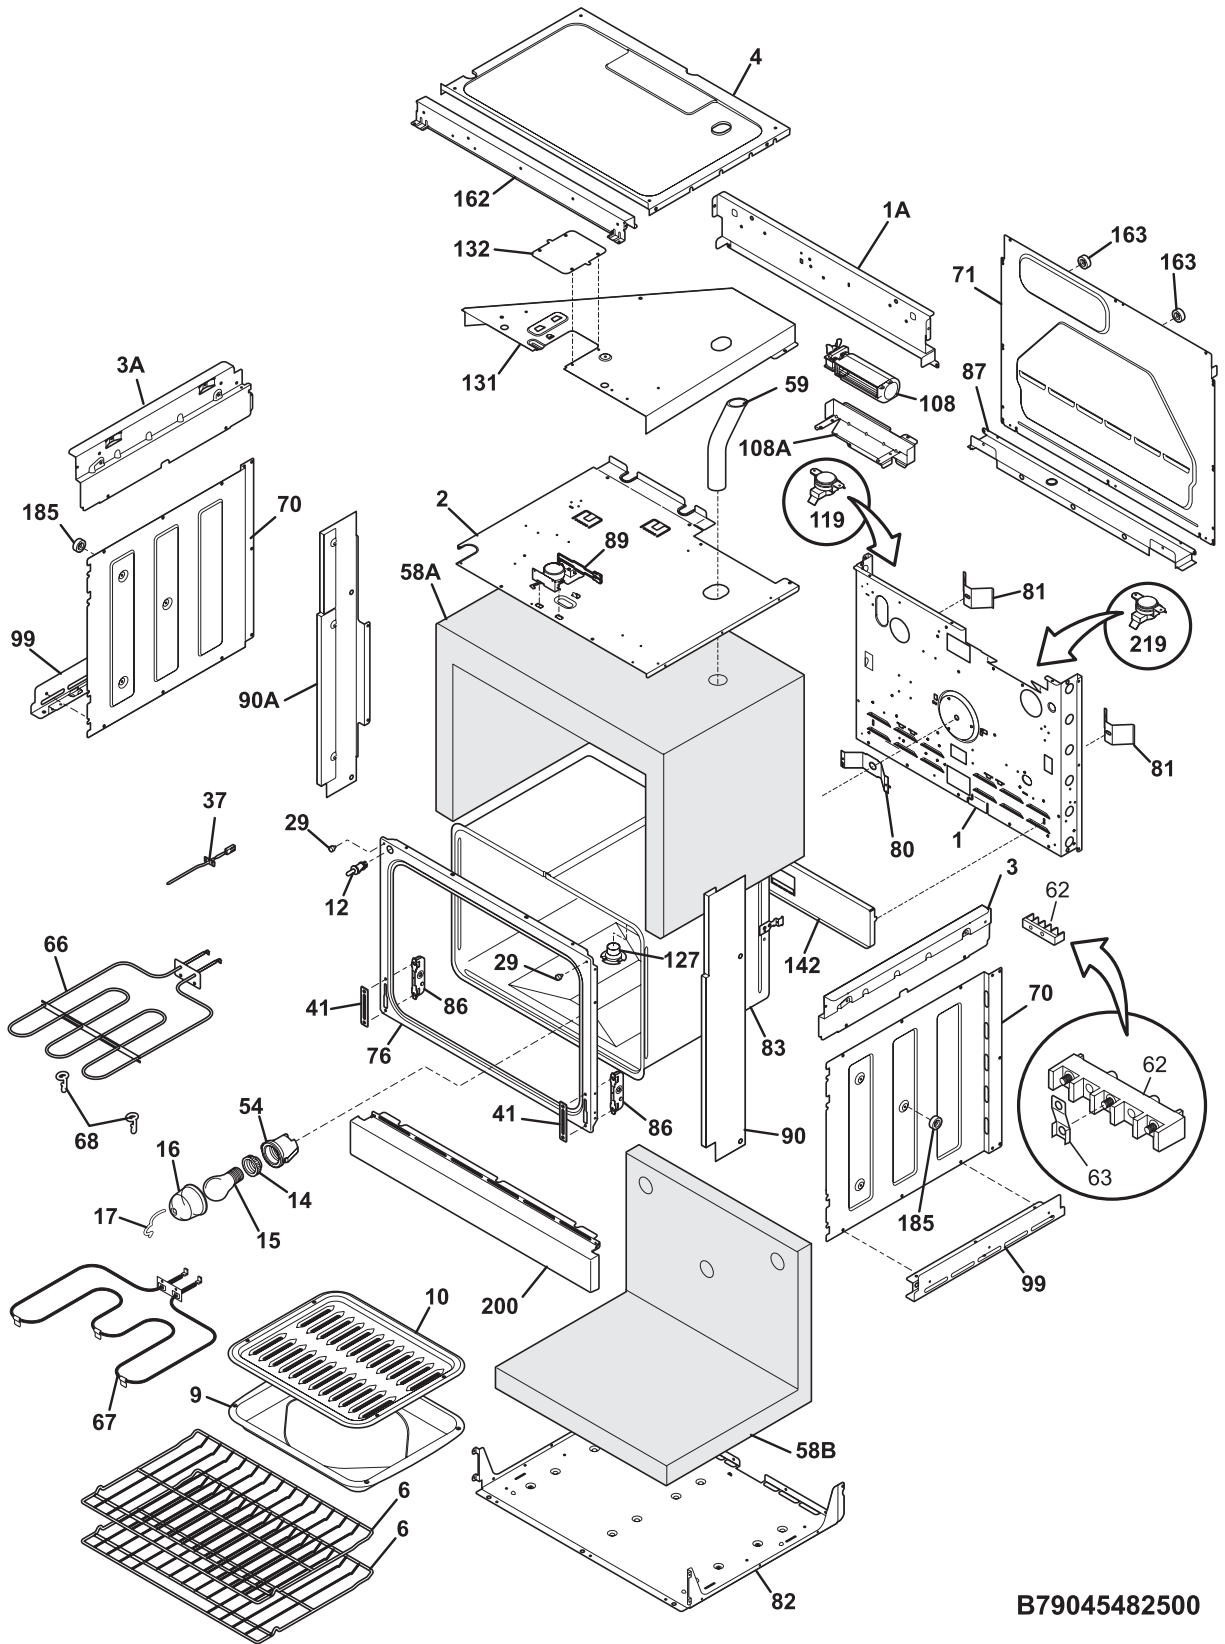

BODY

B79045482500

BODY

Model Index: A FED355E (FED355ESB)
B FED355E (FED355EBB)

POS. NO	PART NO.		DESCRIPTION
1	318259202	A B	Back, main
1A	318225110	A B	Panel, main back, upper
2	318258902	A B	Shield, insulation, upper
3	318225210	A B	Panel, bodyside, upper RH
3A	318225211	A B	Panel, bodyside, upper LH
4	318073906	A B	Panel, subtop
6	318262502	A B	Rack, oven
9	5303317977	A B	Pan, broiler
10	5303317976	A B	Insert, broiler pan
12 #	318089913	A B	Switch, light
14	318224000	A B	Receptacle, oven light
15	5303013071	A B	Bulb/Lamp, light
16	3201911	A B	Cover, oven light, glass
17	5304400195	A B	Retainer, light cover
29	318147411	A B	Bumper, (2)
37 #	316217002	A B	Probe, oven temp
41	5303310526	A B	Cover, hinge cutout
54	318222400	A B	Housing, oven light
58A	318285055	A B	Insulation, oven wrapper
58B	318285056	A B	Insulation, oven back
59	318072572	A B	Tube, vent, oven
62	5303935061	A B	Terminal Block Kit
62*	5303323139	A B	Screw, 10-24 x 0.906
62*	5303323144	A B	Nut, 10-32
63	318264200	A B	Plate, grounding strap
66 #	318255600	A B	Element, broil, 2750W
67 #	318255401	A B	Element, bake, 3400W
68	5304403015	A B	Support, hanger, (2), broil element
70	318259100	A B	Shield, insulation, sides, (2)
71	318260007	A B	Panel, rear box
76	318056217	A B	Front, oven
80	5303320846	A B	Plate, oven mtg
81	318192400	A B	Spring, oven
82	318258707	A B	Shield, insulation, lower
83	318261403	A B	Liner, oven assy
86	5303310524	A B	Receptacle, hinge
87	318260600	A B	Bracket, cable mtg.
89 #	318261202	A B	Motor, latch assy
90	318296922	A -	Panel, filler, white, RH
90	318296924	- B	Panel, filler, black, RH
90A	318296923	A -	Panel, filler, white, LH
90A	318296925	- B	Panel, filler, black, LH
99	318256200	A B	Bracket, side, bottom, (2)
108#	318073018	A B	Motor, blower
108A	318251300	A B	Bracket, fan support
119#	318005202	A B	Switch, thermal cutout
127	318317100	A B	Adapter Assembly, vent tube, w/converter
131	318272900	A B	Box, vent
132	318003000	A B	Plate, shield
142	318123910	A B	Deflector
162	318225810	A B	Box, extension
163	318014110	A B	Spacer, (6)
185	318165800	A B	Spacer, (2)
200	318330001	A -	Trim, door opening, white, bottom
200	318330003	- B	Trim, door opening, black, bottom
219#	318003606	A B	Thermostat, safety
* #	318078526	A B	Box & wires assy
* #	318224925	A B	Harness, wiring, main
*	3051050	A B	Screw, shoulder
*	3201861	A B	Screw, 6 x 0.375, (4)
*	08016432	A B	Screw, truss head, 8-18 x 0.375
*	5303211311	A B	Screw, 8 x 0.500
*	5303307980	A B	Screw, 8-32 x 0.437, (4)
*	5303323129	A B	Screw, 8 X 0.750
*	5304415832	A B	Screw, 8-18 x 0.406
*	5304436875	A B	Screw, 8-18 X 1/2, black