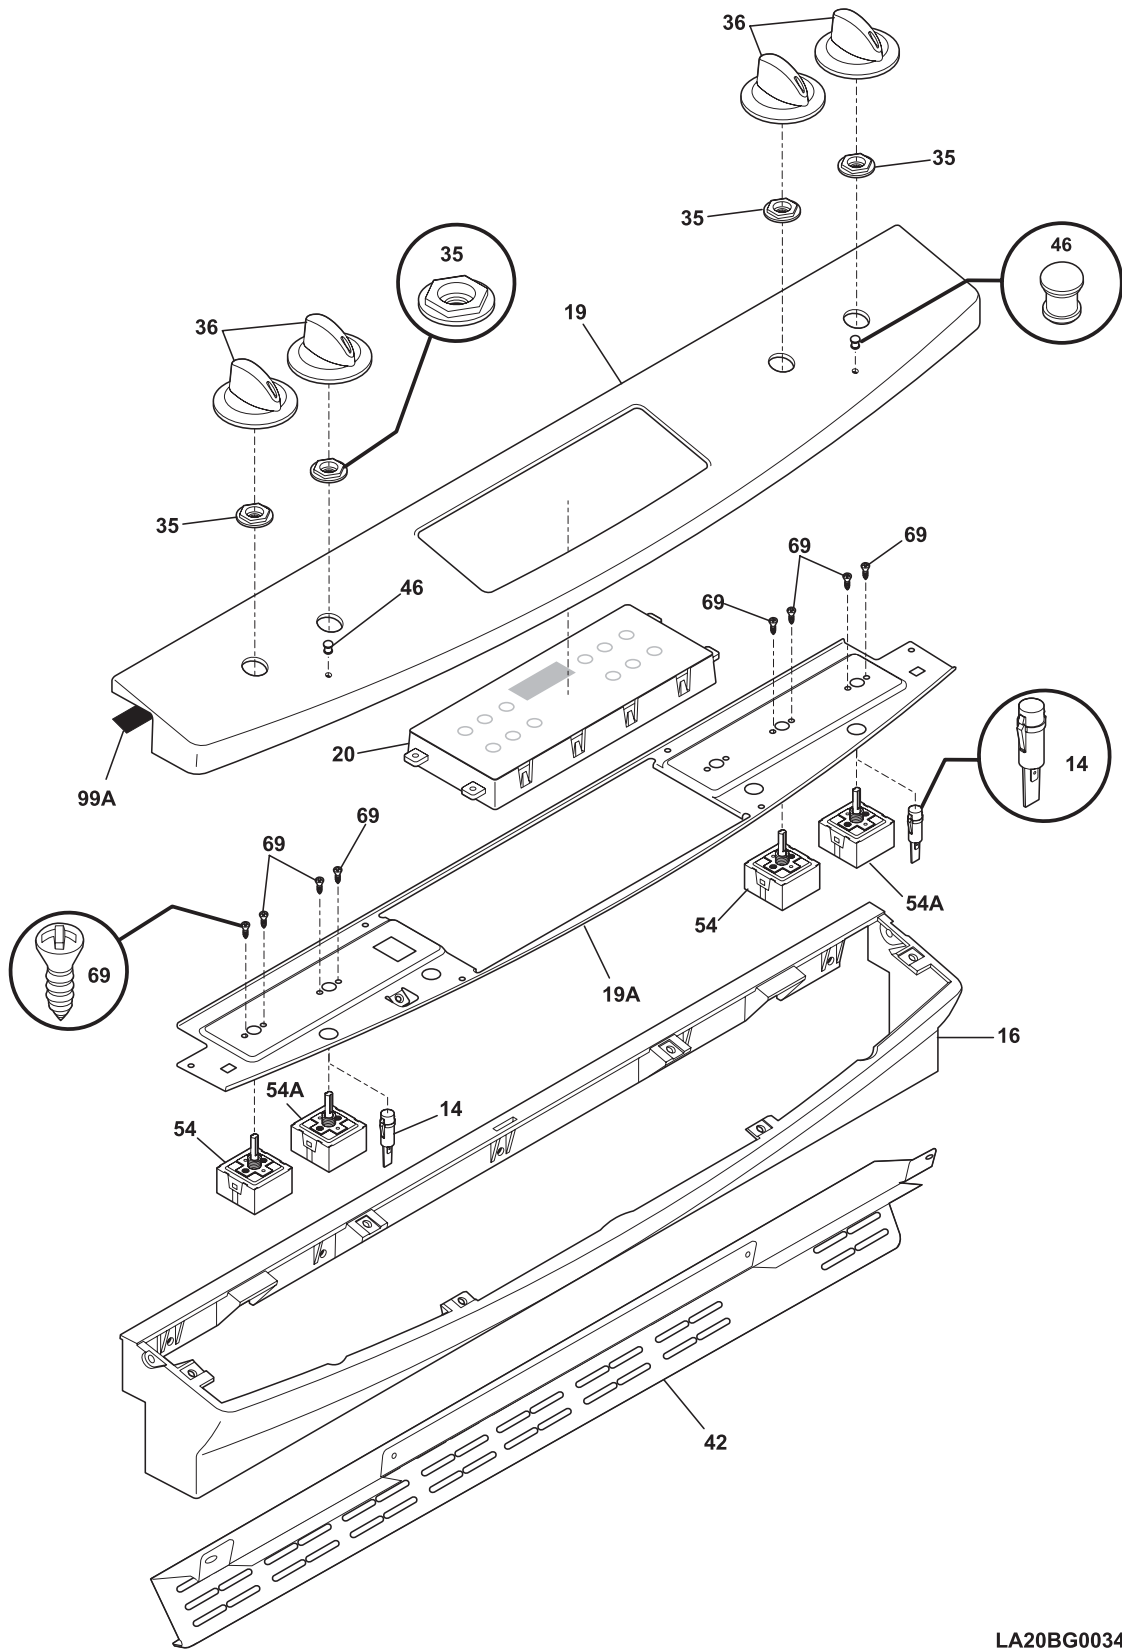

## Factory Parts Catalog

Product No.	FED355EBB	FED355ESB
	37854335E5062	37854335E5012
Series	30" drop-in	30" drop-in
Color	black	white
Market	North America	North America
Wiring Diagram	318271906	318271906
Owner's Guide	318203810	318203810
Installation Instructions	318201613	318201613
Timer Guide	318200184	318200184

# BACKGUARD

LA20BG0034

**BACKGUARD**

*Model Index:* A FED355E (FED355ESB)  
B FED355E (FED355EBB)

POS. NO	PART NO.		DESCRIPTION
14 #	318293900	A B	Light, indicator, 125v, (2)
16	318299100	A -	Console, assy., white
16	318299102	- B	Console, assy., black
16*	5304447071	A B	Clip, console, (2)
19	318235187	A -	Panel, control, white
19	318235188	- B	Panel, control, black
19A	318224401	A B	Panel, control mtg.
20 #	318185452	A -	Clock/Timer, electronic, white, ES300
20 #	318185454	- B	Clock/Timer, electronic, black, ES300
20*	316419104	A -	Overlay, clock, white, ES300
20*	316419103	- B	Overlay, clock, black, ES300
20*	5304453707	A B	Screw, control mtg.
24 #	316005607	A -	Switch, rocker, white
24 #	316005602	- B	Switch, rocker, black
35	318183101	A -	Support, glass, white, (4)
35	318183100	- B	Support, glass, black
36	316223028	A -	Knob, control, white
36	316223027	- B	Knob, control, black
42	318298011	A B	Trim, vent, black, upper
46	318228300	A B	Lens, indicator light
54 #	318220080	A B	Switch, surface unit, single
54A#	318220081	A B	Switch, surface unit, large
69	5303323134	A B	Screw, 8-32 x 0.188
99A	318223900	A B	Gasket, dark grey
*	318301100	A B	Wiring Harness, backguard
* #	318224812	A B	Harness, wiring, timer
* #	318224815	A B	Harness, wiring, infinite switch
*	08016432	A B	Screw, truss head, 8-18 x 0.375
*	5303300265	A B	Screw, 8-18 X 1/2, (2)