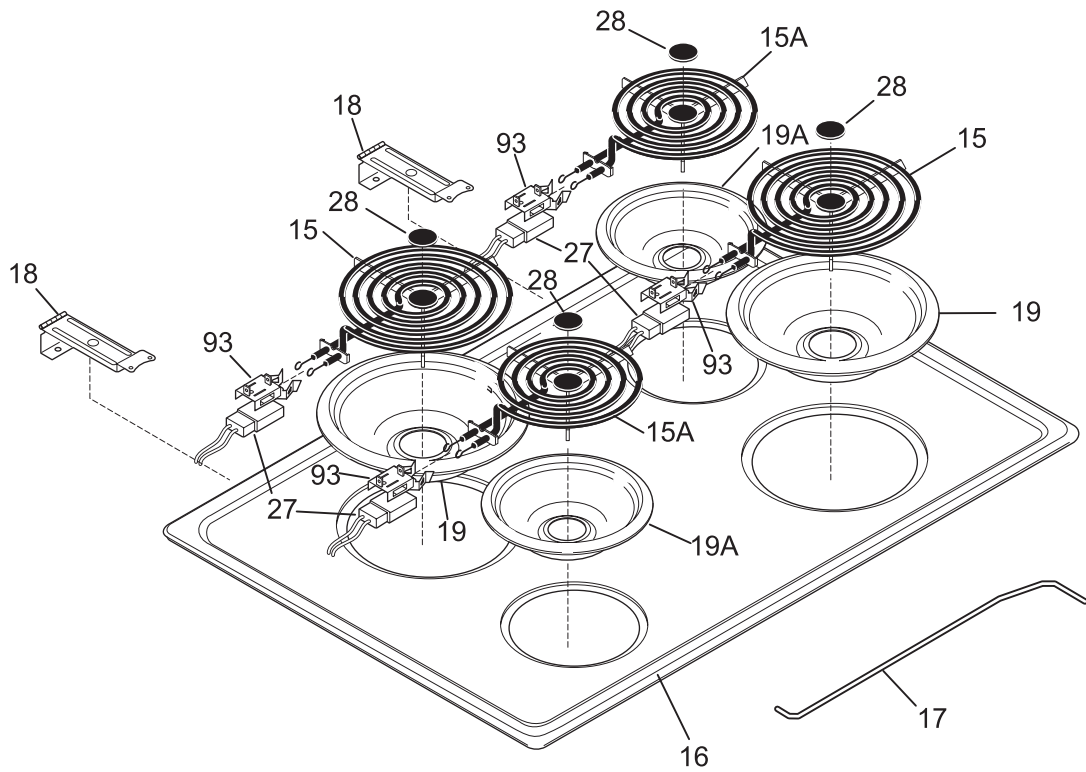

**MAIN TOP**

---

**LA20CT0050**

**MAIN TOP**

*Model Index:* A FED355E (FED355ESB)  
B FED355E (FED355EBB)

POS. NO	PART NO.		DESCRIPTION
15 #	5303012223	A B	Element, surface, 8", large
15A#	08067762	A B	Element, surface, 6", small
16	318225602	A -	Main Top, white
16	318225601	- B	Main Top, black
17	3051554	A B	Rod, support, main top panel
18	318227710	A B	Hinge, maintop, (2)
19 #	318067056	A B	Pan, surface element, large, chrome
19A#	318067046	A B	Pan, surface element, small, chrome
27 #	5303912666	A B	Terminal Block Kit, surface element
28	3017801	A B	Medallion, stainless steel, surf elem
28	5303017715	A B	Medallion, 1 1/2"dia, black, surface element
93	318122500	A B	Support, terminal block, (4)
* #	318301000	A B	Wiring Harness, surface units
*	5303211311	A B	Screw, 8 x 0.500
*	5303300265	A B	Screw, 8-18 X 1/2, (2)