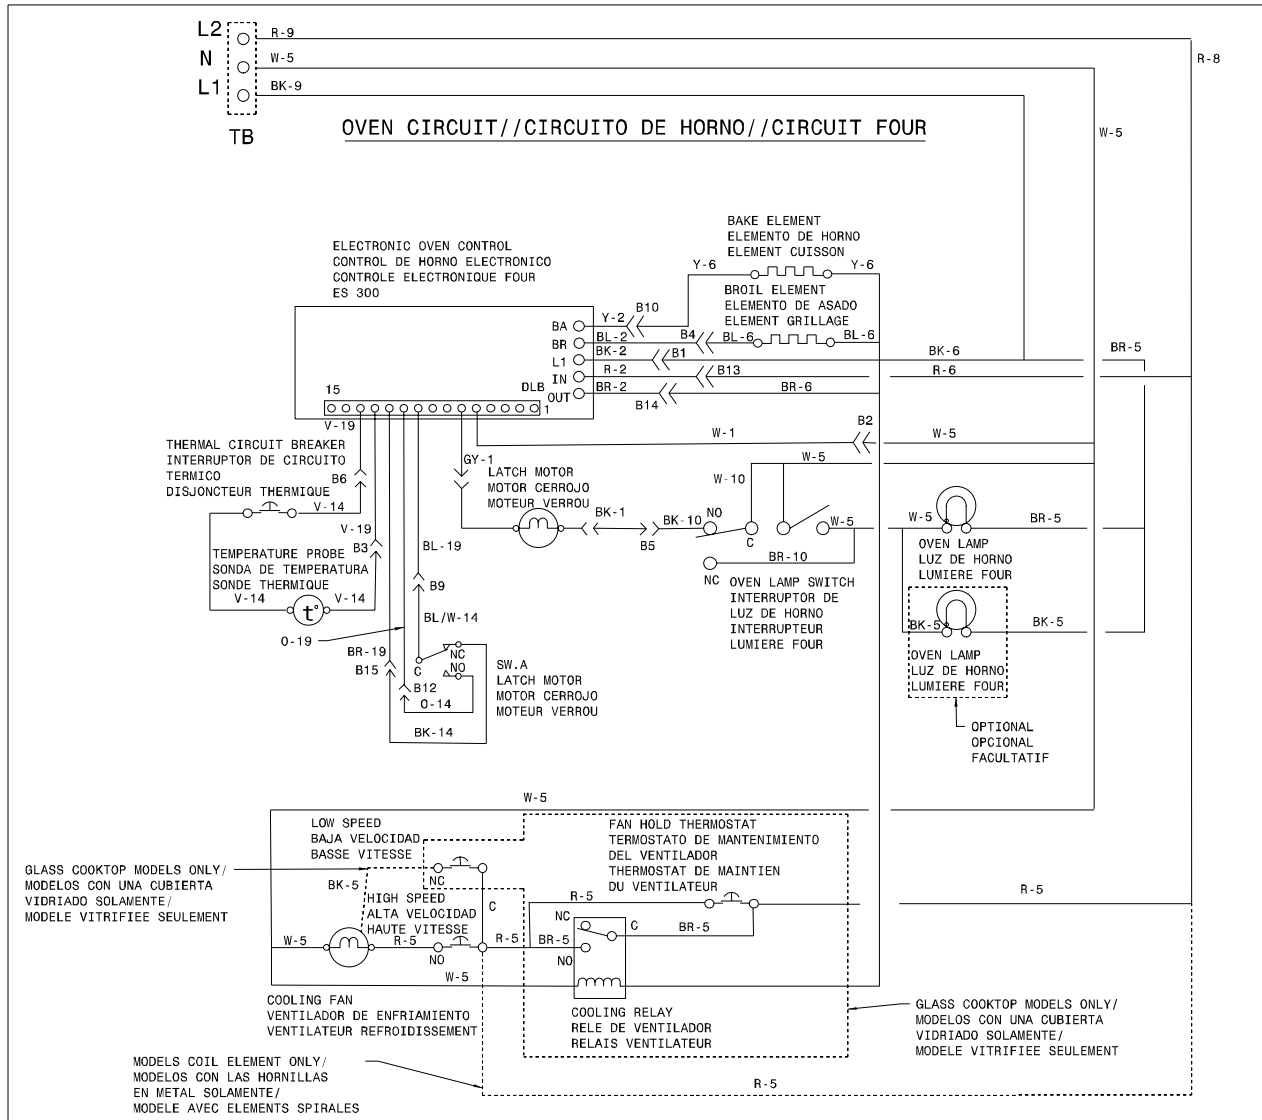

WIRING DIAGRAM

COLORS/CODIGOS/CODE	COULEUR
BK.	BLACK/NEGRO/NOIR
G.	GREEN/VERDE/VERT
W.	WHITE/BLANCO/BLANC
R.	RED/ROJO/ROUGE
O.	ORANGE/NARANJA/ORANGE
Y.	YELLOW/AMARILLO/JAUNE
BR.	BROWN/MORENO/BRUN
BL.	BLUE/AZUL/BLEU

CODE	GAUGE	TEMP. °C	CSA	UL
1	18	125	CL1251	3173
2	16	125	CL1251	3173
3	14	125	CL1251	3173
4	12	125	CL1251	3173
5	18	150	EXL-150	3321
6	16	150	EXL-150	3321
7	14	150	EXL-150	3321
8	12	150	EXL-150	3321
9	10	150	EXL-150	3321
10	18	200	SEW-1	3122
11	16	200	SEW-1	3122
12	12	250		3252
13	16	250		3252
14	20	150	EXL-150	3321
15	8	150	EXL-150	3321
16	8	60		
17	10	60		
18	10	200	SEW-1	3122
19	20	125	CL1251	3173