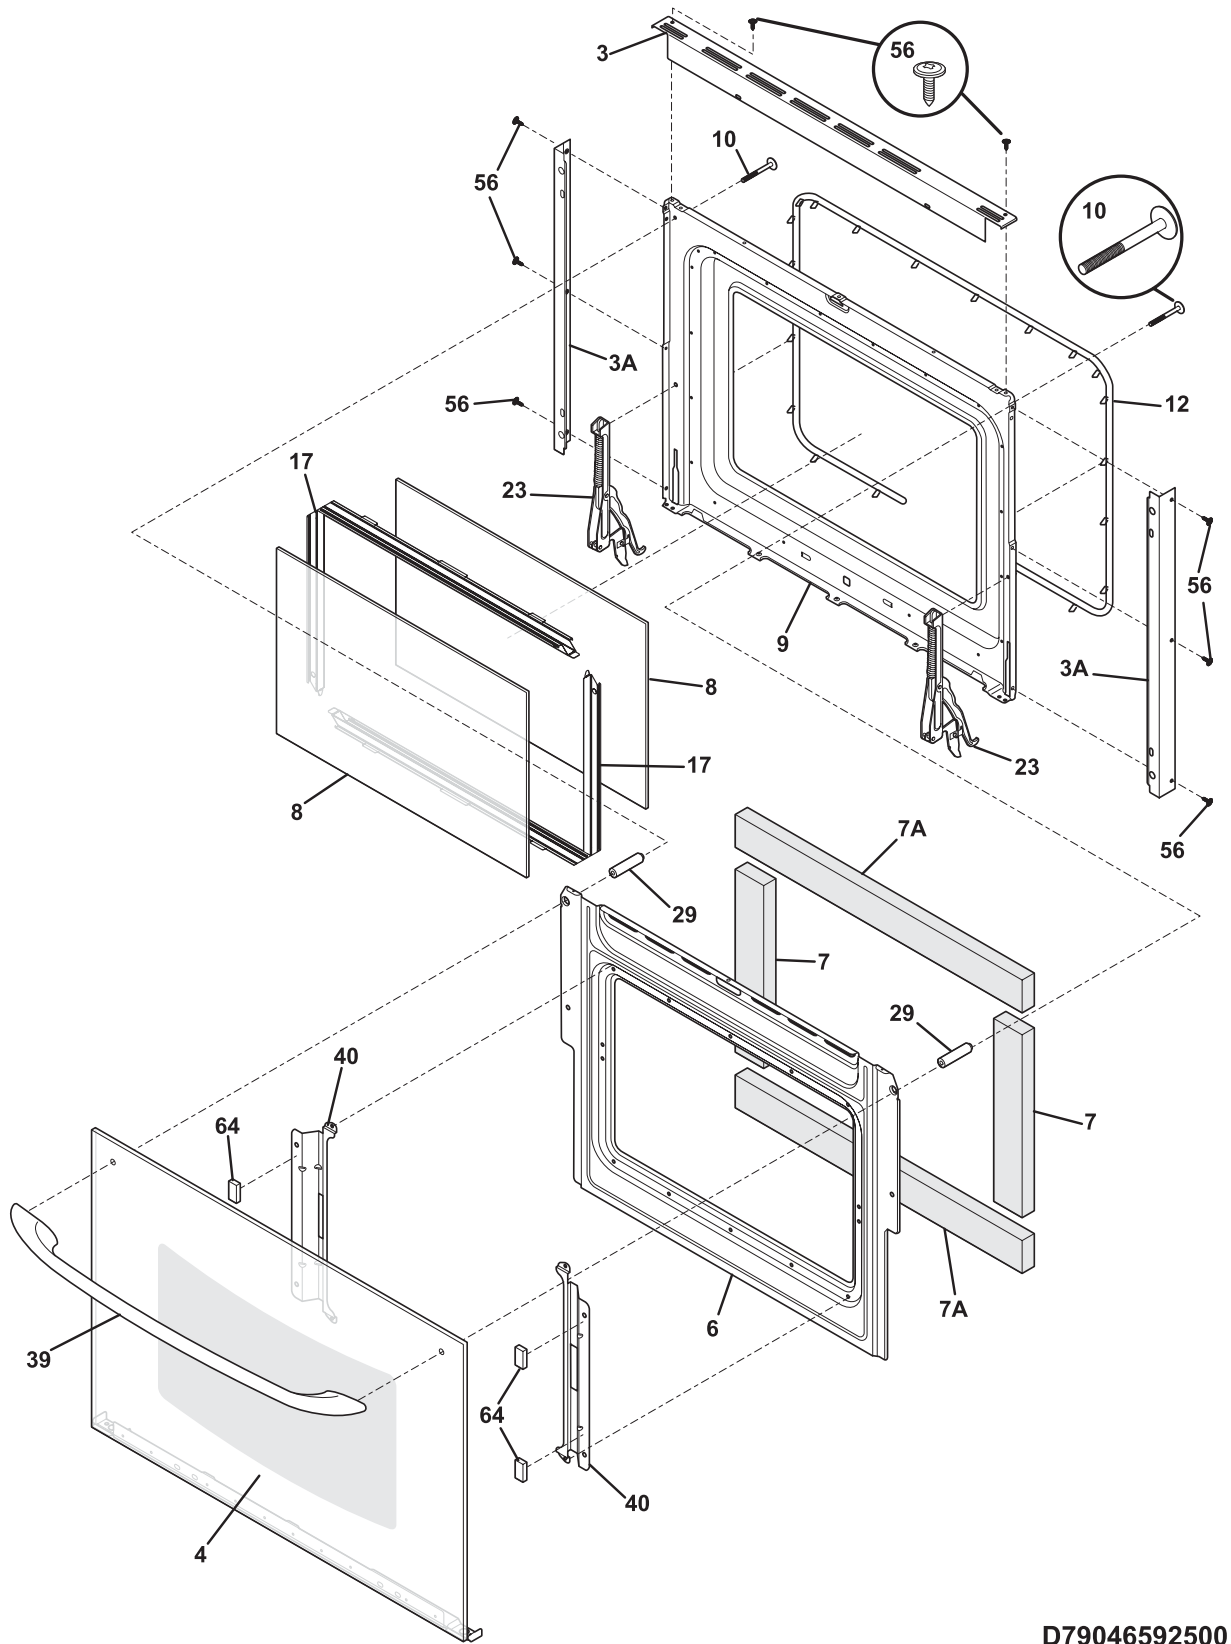

DOOR

D79046592500

DOOR

Model Index: A FED355E (FED355ESB)
B FED355E (FED355EBB)

POS. NO	PART NO.		DESCRIPTION
3	318260201	A B	Trim, oven door, black, upper
3A	318260401	A B	Trim, oven door, side, (2)
4	318261301	A -	Glass Assy., oven door, white, outer, w/trim
4	318261300	- B	Glass Assy., oven door, black, outer, w/trim
6	318260500	A B	Baffle, door
7	318285057	A B	Insulation, oven door
7A	318285062	A B	Insulation, oven door
8	316117500	A B	Glass, oven door, heat barrier
9	318259601	A B	Liner, oven door
10	5304453223	A B	Screw, handle mtg, 10-14 x 1.82, (2)
12	318053130	A B	Seal, oven door
17	316402403	A B	Spacer, door glass, (2)
23	318024722	A B	Hinge, door, (2)
29	318014402	A B	Spacer, door
39	316270201	A -	Handle, door, white
39	316270200	- B	Handle, door, black
40	318242700	A B	Bracket, glass holder, (2)
56	5304436875	A B	Screw, 8-18 X 1/2, black
64	318165800	A B	Spacer, (2)
*	316221001	A B	Label, anti-tip
*	5304415832	A B	Screw, 8-18 x 0.406