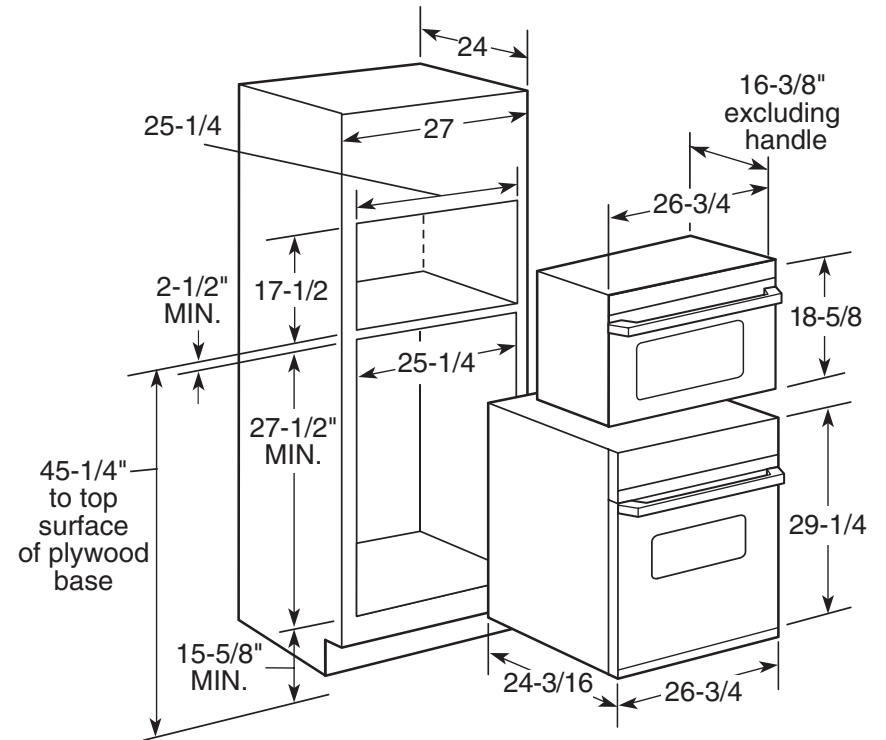

### Dimensions and Installation Information (in inches)

**Note:** Wall oven dimensions shown are for 27" single ovens.

30" Trim Kit Accessory Included.

**Note:** Requires 120V electrical outlet.

**Installation Information:** This information is not intended to be used for installing unit described. Before installing, consult installation instructions packed with product/kit for current dimensional data.