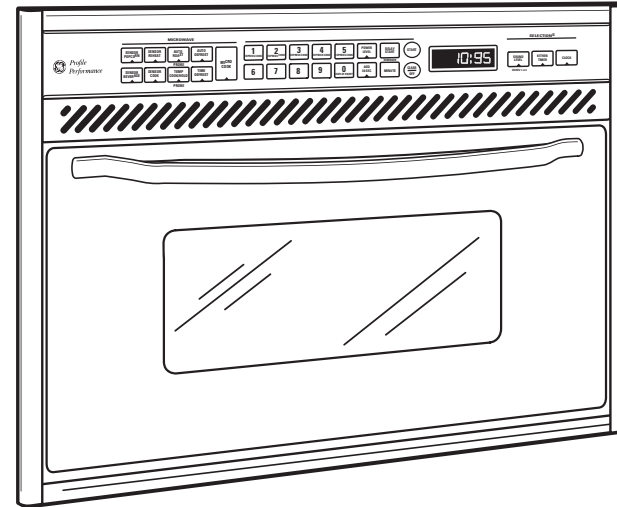

JEB1095WB/CB/BB

GE Profile™ 1.0 Cu. Ft. Built-In Microwave/Convection Oven

Features and Benefits

- 1.0 cu. ft. oven capacity
- 800 Watts®
- Sensor Cooking Controls for Popcorn, Cook, Reheat and Beverage Pads
- Combination Cook and Roast (Probe)
- Convection Cook
- Electric Digital Display With Clock
- Time Cook I & II
- Express Cook with Instant On Controls
- Add 30 Seconds
- Auto Defrost/ Time Defrost
- Temperature Cook/ Hold (Probe)
- 10 Power Levels
- Delay/ Start Reminder
- Minute Pad
- Kitchen Timer (99-Min./ 99-Sec.)
- 5 Stage Program Cooking
- Variable Beeper Volume
- Model JEB1095WB – White on white
- Model JEB1095BB – Black on black
- Model JEB1095CB – Bisque

imagination at work

Listed by
Underwriters
Laboratories