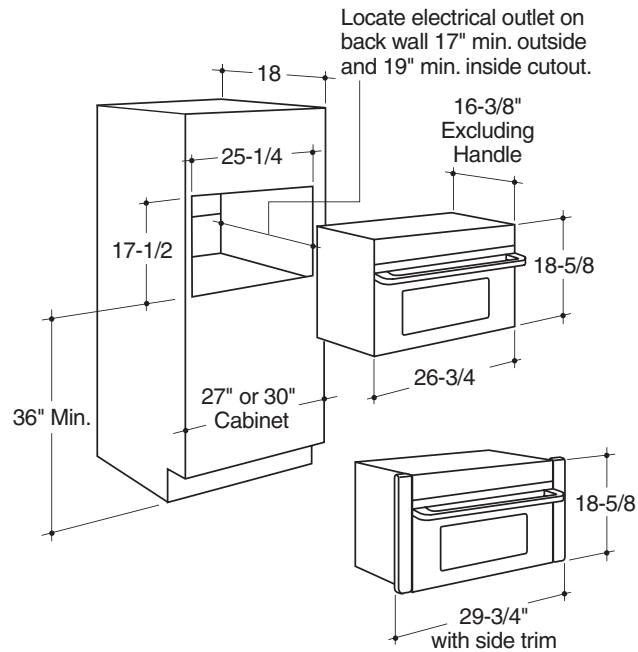

### Dimensions and Installation Information (in inches)

**Note:** Wall oven dimensions shown are for 27" single ovens.

30" Trim Kit Accessory Included.

**Note:** Requires 120V electrical outlet.

**Installation Information:** This information is not intended to be used for installing unit described. Before installing, consult installation instructions packed with product/kit for current dimensional data.