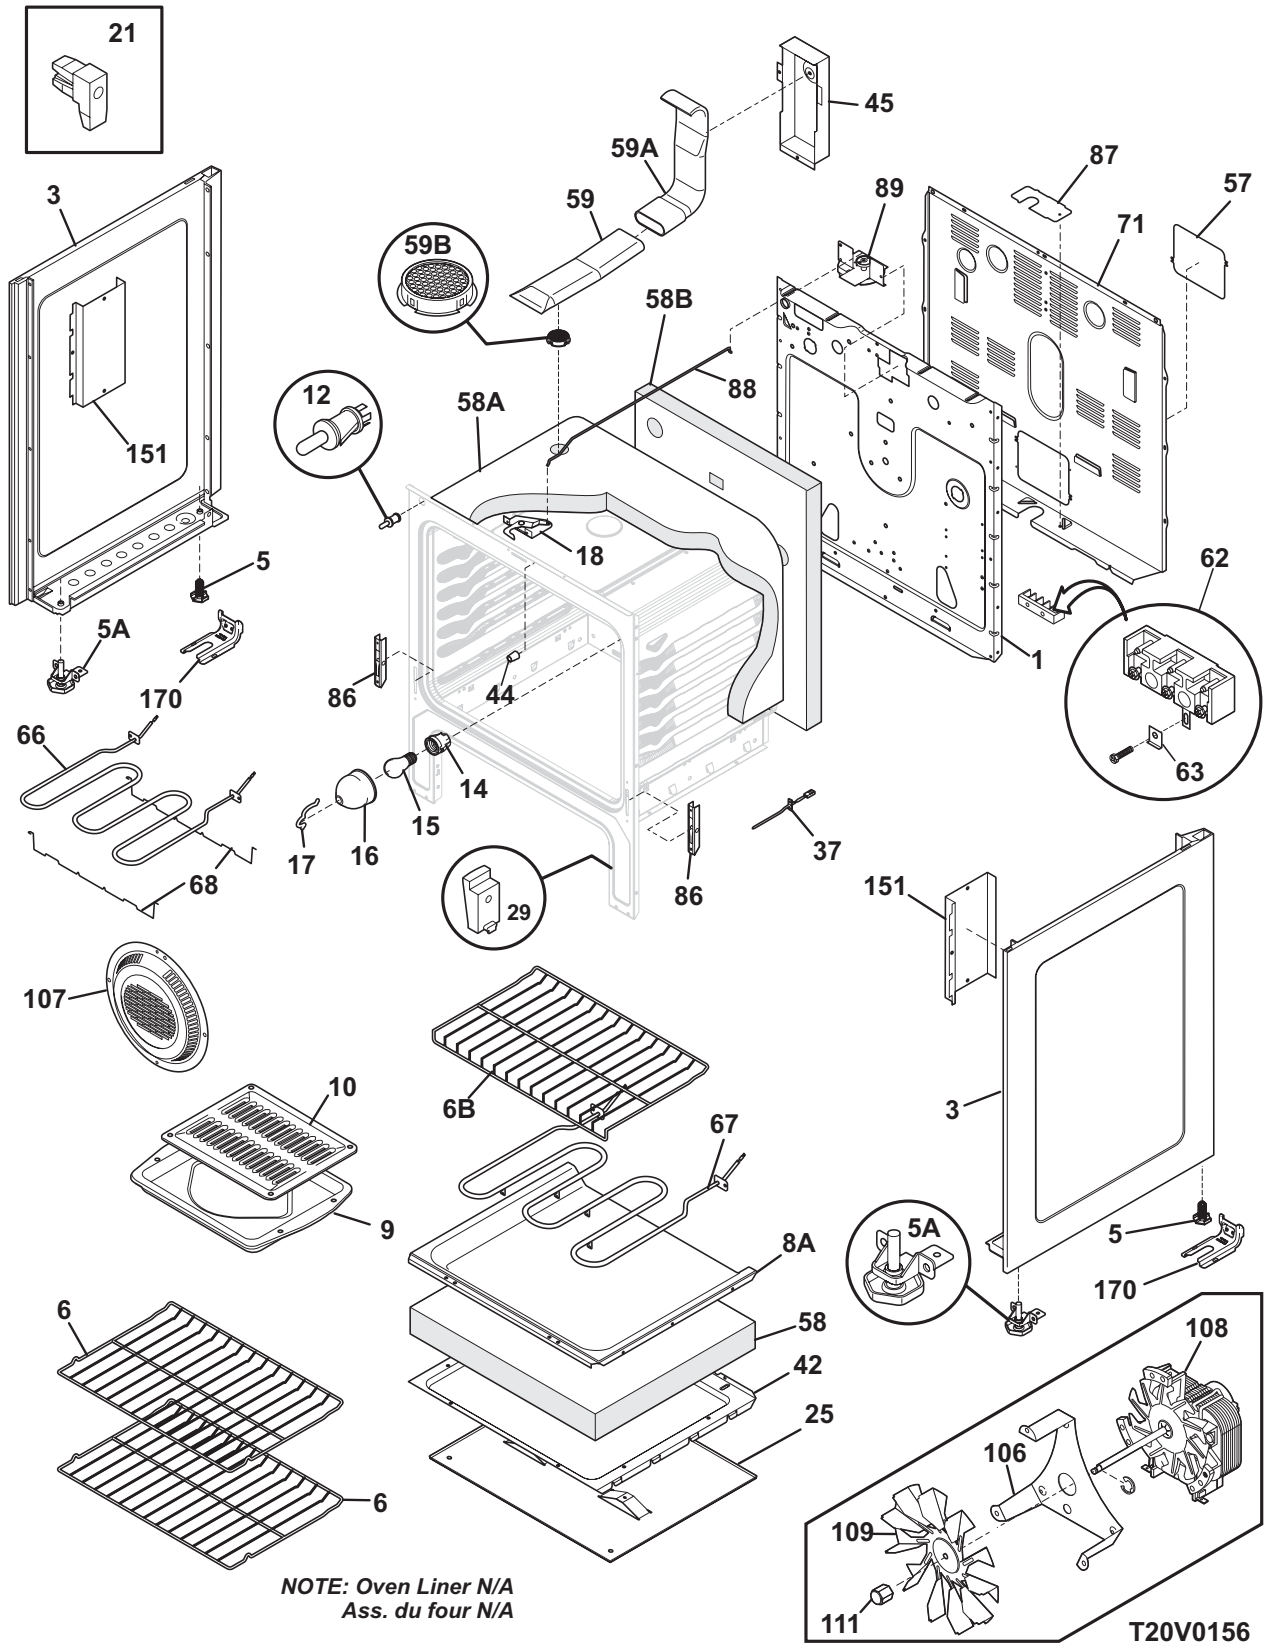

BODY

BODY

POS. NO	PART NO.	DESCRIPTION
1	316401800	Panel, main back
3	316400118	Panel, bodyside, black, RH
3	316400119	Panel, bodyside, black, LH
5	316272900	Screw, leveling, plastic, rear, (2)
5A	316498900	Leveling Leg Assy, metal, front, (2), bracket & leg
6	316496201	Rack, oven, (2)
6B	316524200	Rack, oven, small
8A	316411102	Base, bake element
9	316081900	Pan, broilerOPTIONAL ACCESSORY
10	316082000	Insert, broiler panOPTIONAL ACCESSORY
12 #	316445500	Switch, oven light, door frame
14	316116400	Receptacle, oven light
15	5303013071	Bulb/Lamp, light
16	08011086	Lens, oven light, glass
17	316087500	Retainer, lens
18 #	316405800	Latch Assembly, oven door
21	316408000	Clip, bodyside
25	316406200	Shield, heat, lower
29	316407301	Glide, drawer, front
37 #	316490000	Probe, oven temp
42	316407700	Shield, wool, lower
44	316517600	Spacer, oven door
45	316234100	Shield, wire, vent tube
57	316457800	Cover, access
58	316403801	Insulation, oven sump
58A	316406600	Insulation, oven wrapper
58B	316406500	Insulation, oven back
59	316208201	Tube, oven vent, lower
59A	316208304	Tube, oven vent, upper
59B	316247300	Catalyst, oven vent, ceramic
62	5304409888	Terminal Block Kit
62*	316085600	Insulator
62*	316205500	Nut, hex flange, 3/8 10-32
63	316278800	Plate, grounding strap
66 #	316430900	Element, broil, 4000W
67	316415900	Element, bake, 3500W, 6 pass
68	316429100	Support, element, broil
71	316422304	Shield, rear wall
86	316441300	Receptacle, hinge
86*	316418901	Screw, trilobe, 10-32 x 5/16"
87	316081200	Bracket, cable mtg
88	316203500	Rod, auto latch
89 #	316464300	Motor-latch
106	316404100	Bracket, motor mtg.
107	316026701	Cover, fan
108#	316415800	Motor, fan
109	316136400	Blade, fan
111	316136600	Nut, fan retainer
151	316404600	Shield, bodyside
170	5303935180	Anti-tip Kit, w/bracket, screw
170*	316107200	Bracket, anti-tip