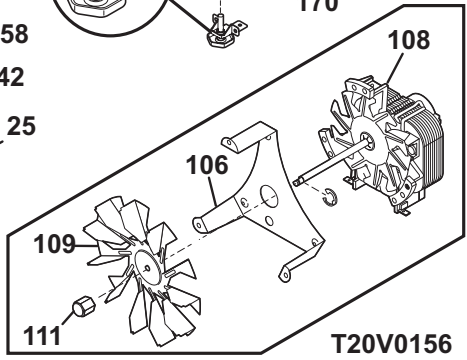

BODY

**NOTE: Oven Liner N/A
Ass. du four N/A**

BODY

POS. NO	PART NO.	DESCRIPTION
170*	316112500	Template, anti-tip
170*	316116000	Screw, concrete, 1.75", anti-tip brkt
* #	316443021	Wiring Harness, main
*	316231800	Cover, hole, conv. element
*	316021105	Screw, hex head cup pt, 8-18 x 0.375, black
*	316021110	Screw, 8-18 x 0.5, black
*	316021132	Screw, 8-18 X 11/16, black
*	316089500	Screw, 10-16 x .486
*	5303271648	Screw, wafer hd sq dr, 8-18AB x 0.5
*	5303285179	Screw, wafer head, 8-32T x 0.500, black
*	5308014215	Screw, 6-20 x 0.312