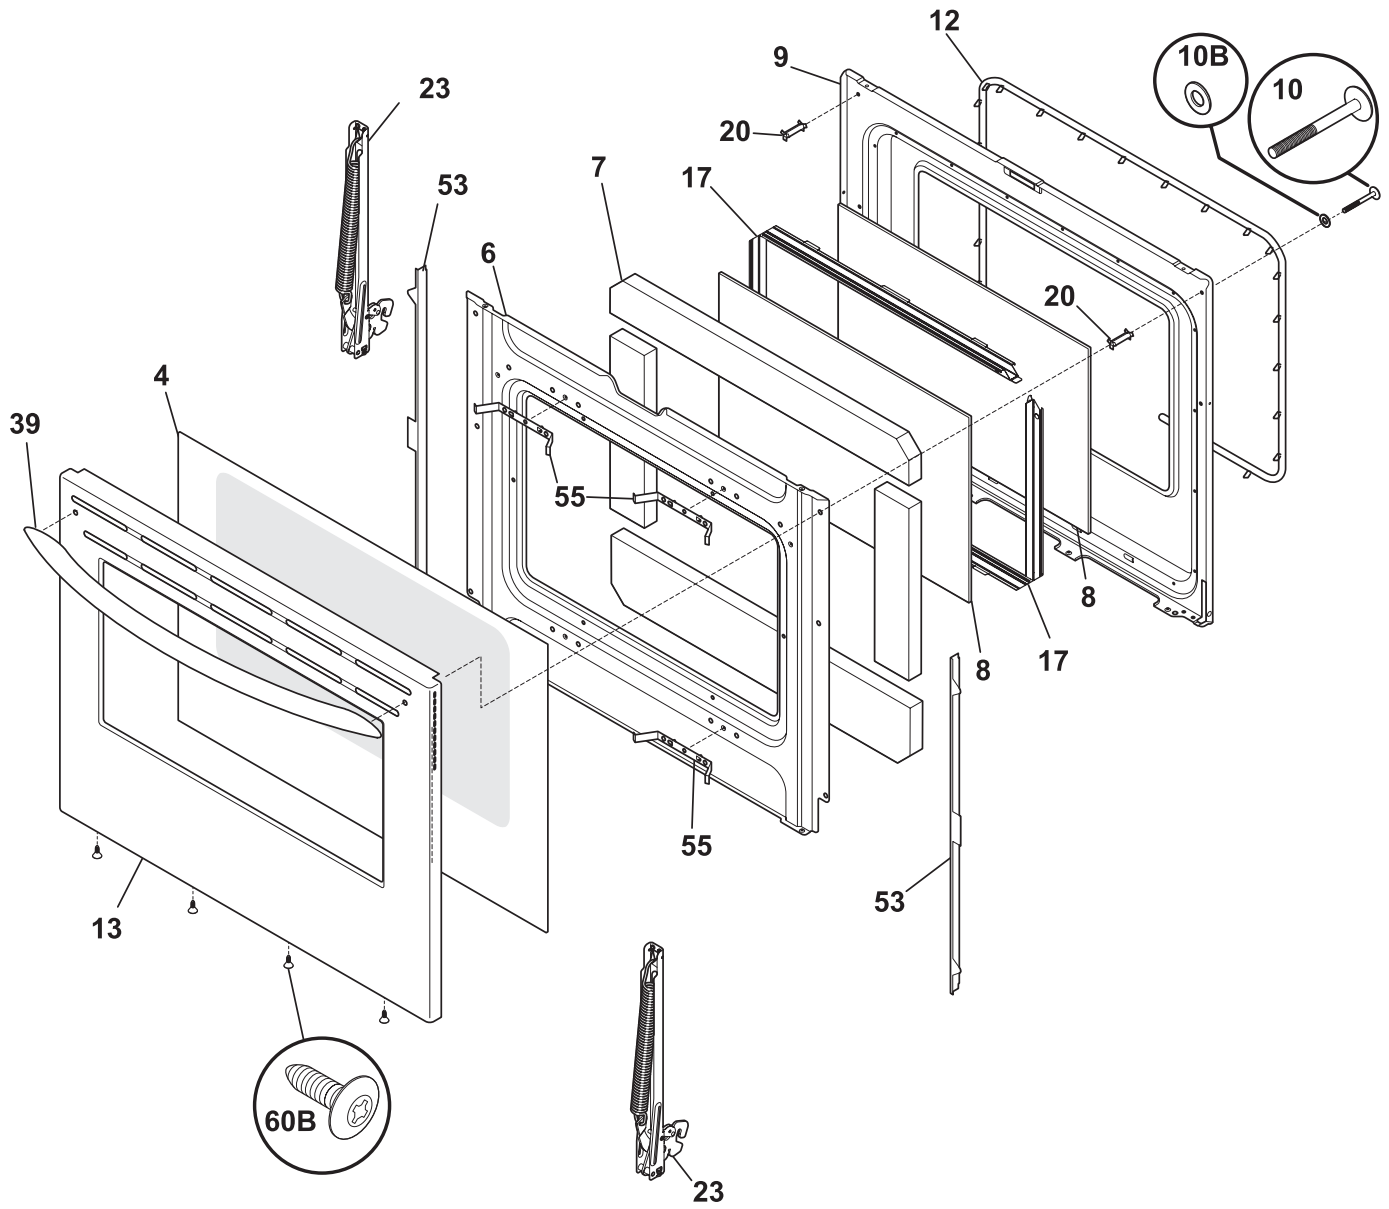

DOOR

T20D0029

DOOR

POS. NO	PART NO.	DESCRIPTION
4	316452700	Glass, oven door, black, outer
6	316406307	Shield, wool
7	316405600	Insulation, oven door
8	316117500	Glass, oven door, heat barrier
9	316423701	Liner, oven door
10	316001002	Screw, wafer head, 10-24 x 1.81, (2), handle mtg.
10B	316008401	Washer, 3/4 OD x 1/4 ID, steel
12	316405000	Seal, oven door
13	316407911	Panel, oven door, stainless, outer
17	316402403	Spacer, door glass, (2)
20	316408600	Spacer, door handle, (2)
23	316456304	Hinge, oven door, (2)
23*	316418900	Screw, sims lp, #8-32 x 5/16", black
39	316246100	Handle, door/drawer, stainless
53	316408201	Shield, door filler, black, (2)
55	316408300	Bracket, glass support, (4)
60B	316021110	Screw, 8-18 x 0.5, black
*	316433603	Label, anti-tip
*	316021109	Screw, 8-18 x 0.5, chrome
*	5303271648	Screw, wafer hd sq dr, 8-18AB x 0.5
*	5303285179	Screw, wafer head, 8-32T x 0.500, black