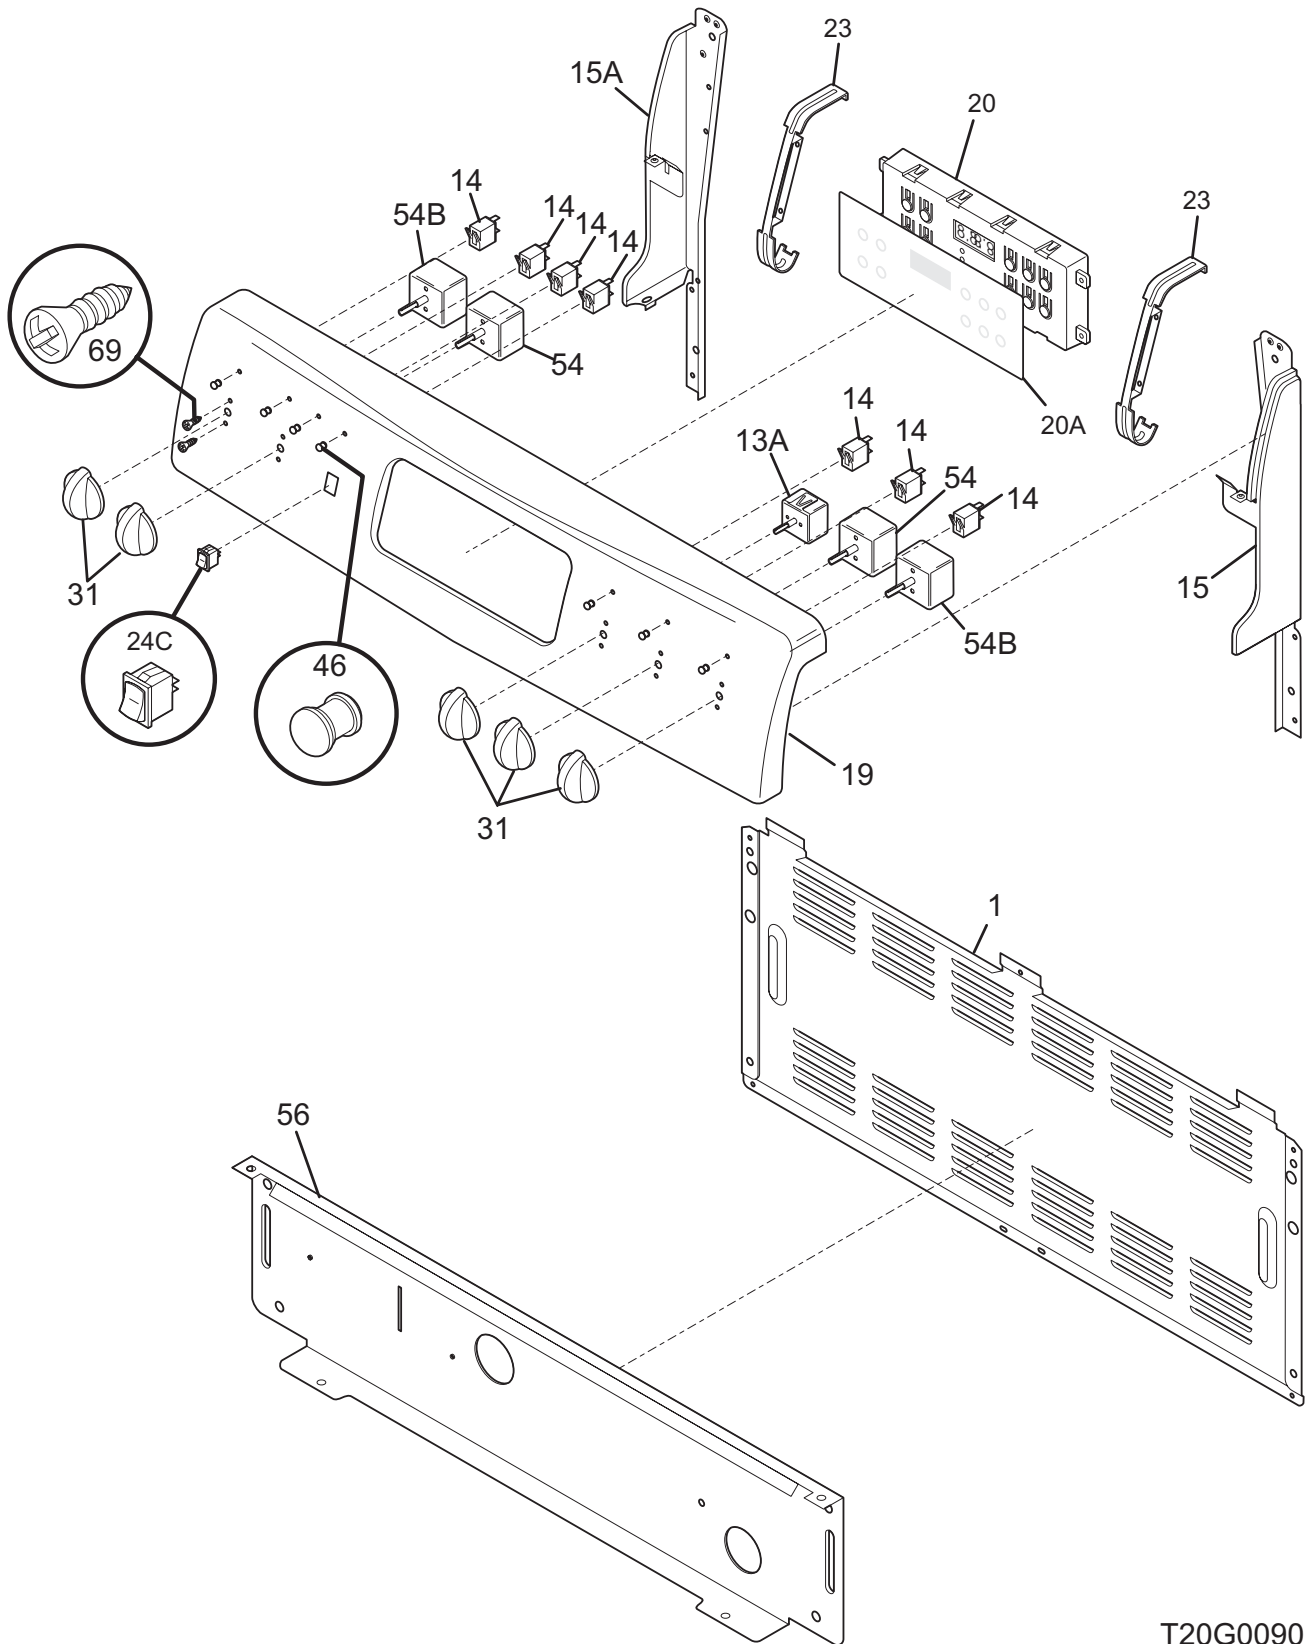

Copyright © 2007 Electrolux Home Products, Inc.
All rights reserved.

BACKGUARD

T20G0090

BACKGUARD

POS. NO	PART NO.	DESCRIPTION
1	316416100	Shield, backguard, rear wall
13A	316095502	Switch, infinite, warmer
14	316022500	Light/Lamp, indicator, 125 V
15	316411405	Support, backguard, black, RH
15A	316411404	Support, backguard, black, LH
19	316424138	Panel, control, black
20 #	316418305	Clock/Timer, electronic, ES340
20A	316419303	Overlay, clock, black, ES340
23	316419200	Bracket, clock, (2)
24C	316259800	Switch-rocker, black
31	316223002	Knob, control, black
46	316437800	Lens-light/lamp, indicator, clear
54 #	316021500	Switch, infinite, small element
54B#	316238200	Switch, infinite, dual element
56	316234013	Shield, backguard, black, inner
69	5303288565	Screw, truss sqdr, 8-32 x 3/16, switch mtg
*	316021105	Screw, hex head cup pt, 8-18 x 0.375, black
*	316021109	Screw, 8-18 x 0.5, chrome
*	316021110	Screw, 8-18 x 0.5, black

BODY

**NOTE: Oven Liner N/A
Ass. du four N/A**

BODY

POS. NO	PART NO.	DESCRIPTION
170*	316112500	Template, anti-tip
170*	316116000	Screw, concrete, 1.75", anti-tip brkt
* #	316443021	Wiring Harness, main
*	316231800	Cover, hole, conv. element
*	316021105	Screw, hex head cup pt, 8-18 x 0.375, black
*	316021110	Screw, 8-18 x 0.5, black
*	316021132	Screw, 8-18 X 11/16, black
*	316089500	Screw, 10-16 x .486
*	5303271648	Screw, wafer hd sq dr, 8-18AB x 0.5
*	5303285179	Screw, wafer head, 8-32T x 0.500, black
*	5308014215	Screw, 6-20 x 0.312