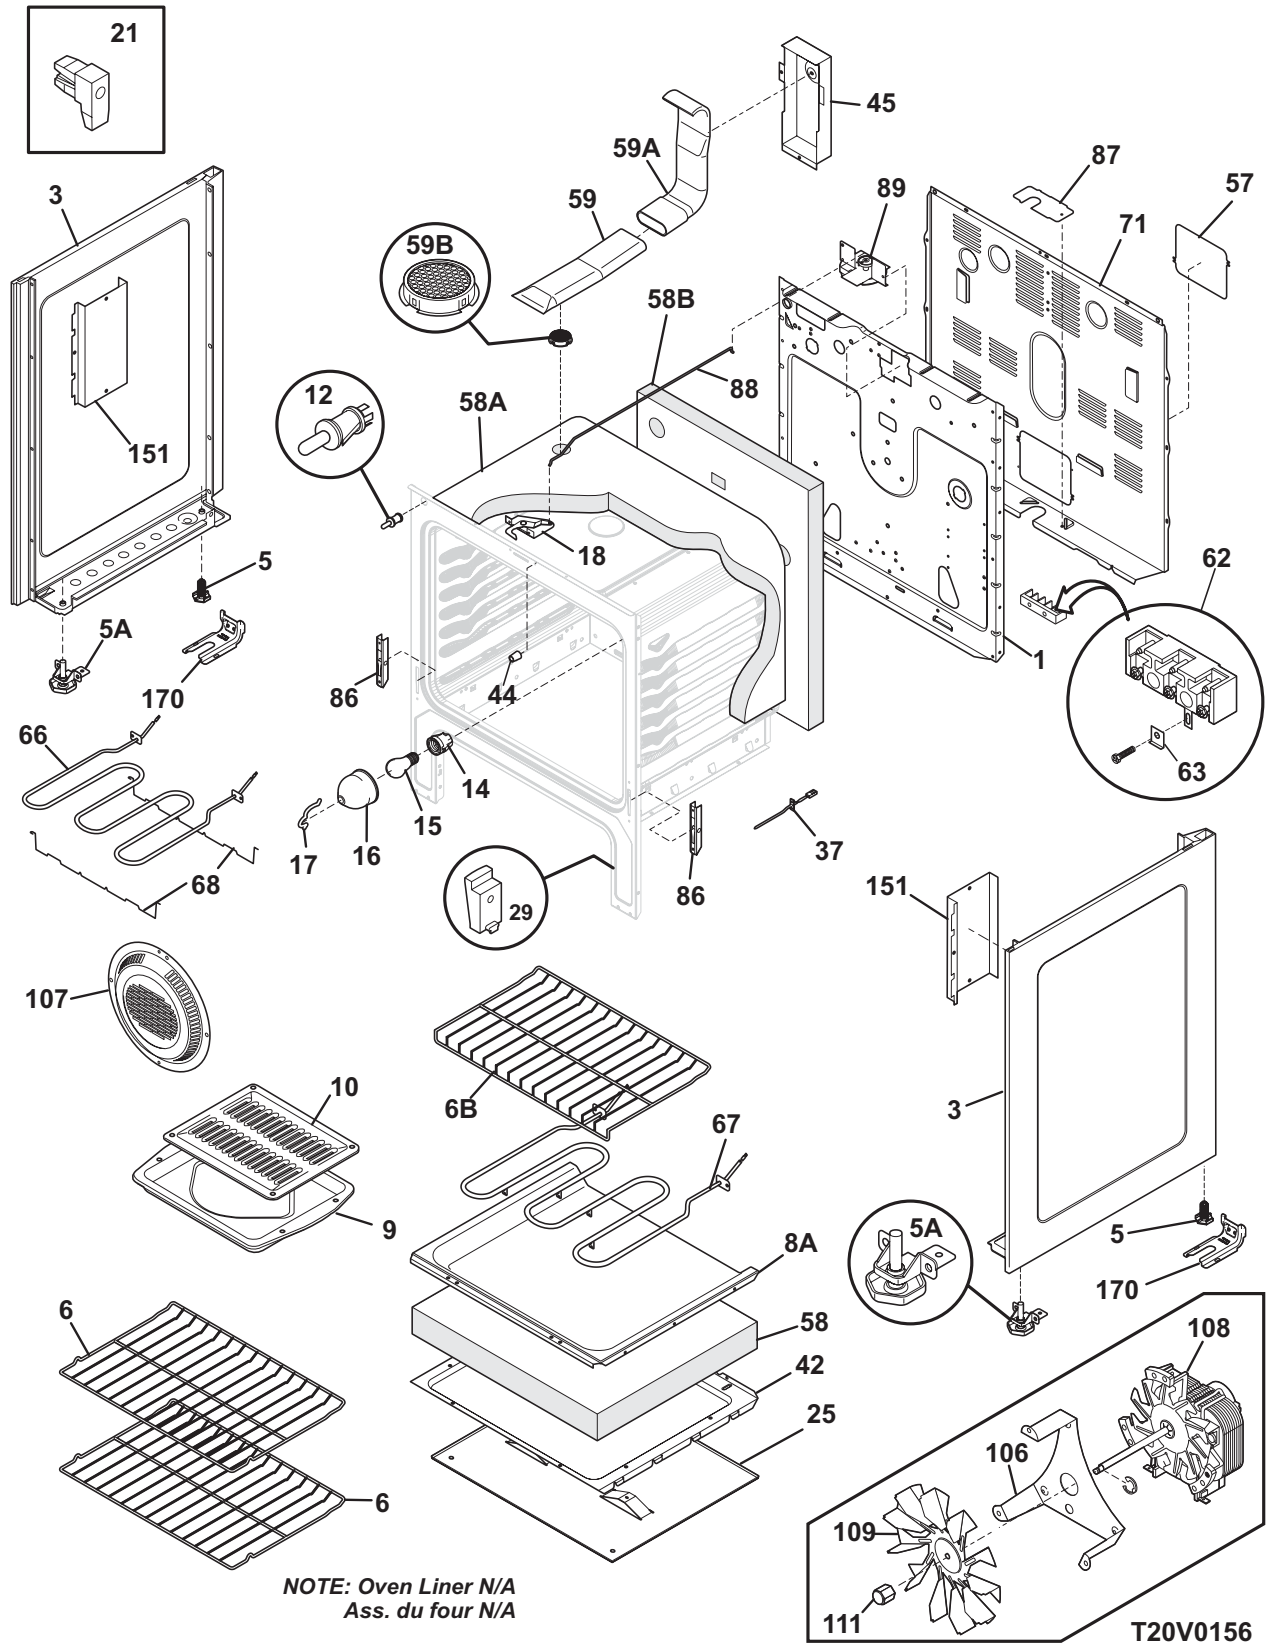

BODY

POS. NO	PART NO.	DESCRIPTION
1	316401800	Panel, main back
3	316400118	Panel, bodyside, black, RH
3	316400119	Panel, bodyside, black, LH
5	316272900	Screw, leveling, plastic, rear, (2)
5A	316498900	Leveling Leg Assy, metal, front, (2), bracket & leg
6	316496201	Rack, oven, (2)
6B	316524200	Rack, oven, small
8A	316411102	Base, bake element
9	316081900	Pan, broilerOPTIONAL ACCESSORY
10	316082000	Insert, broiler panOPTIONAL ACCESSORY
12 #	316445500	Switch, oven light, door frame
14	316116400	Receptacle, oven light
15	5303013071	Bulb/Lamp, light
16	08011086	Lens, oven light, glass
17	316087500	Retainer, lens
18 #	316405800	Latch Assembly, oven door
21	316408000	Clip, bodyside
25	316406200	Shield, heat, lower
29	316407301	Glide, drawer, front
37 #	316490000	Probe, oven temp
42	316407700	Shield, wool, lower
44	316517600	Spacer, oven door
45	316234100	Shield, wire, vent tube
57	316457800	Cover, access
58	316403801	Insulation, oven sump
58A	316406600	Insulation, oven wrapper
58B	316406500	Insulation, oven back
59	316208201	Tube, oven vent, lower
59A	316208304	Tube, oven vent, upper
59B	316247300	Catalyst, oven vent, ceramic
62	5304409888	Terminal Block Kit
62*	316085600	Insulator
62*	316205500	Nut, hex flange, 3/8 10-32
63	316278800	Plate, grounding strap
66 #	316430900	Element, broil, 4000W
67	316415900	Element, bake, 3500W, 6 pass
68	316429100	Support, element, broil
71	316422304	Shield, rear wall
86	316441300	Receptacle, hinge
86*	316418901	Screw, trilobe, 10-32 x 5/16"
87	316081200	Bracket, cable mtg
88	316203500	Rod, auto latch
89 #	316464300	Motor-latch
106	316404100	Bracket, motor mtg.
107	316026701	Cover, fan
108#	316415800	Motor, fan
109	316136400	Blade, fan
111	316136600	Nut, fan retainer
151	316404600	Shield, bodyside
170	5303935180	Anti-tip Kit, w/bracket, screw
170*	316107200	Bracket, anti-tip

BODY

**NOTE: Oven Liner N/A
Ass. du four N/A**