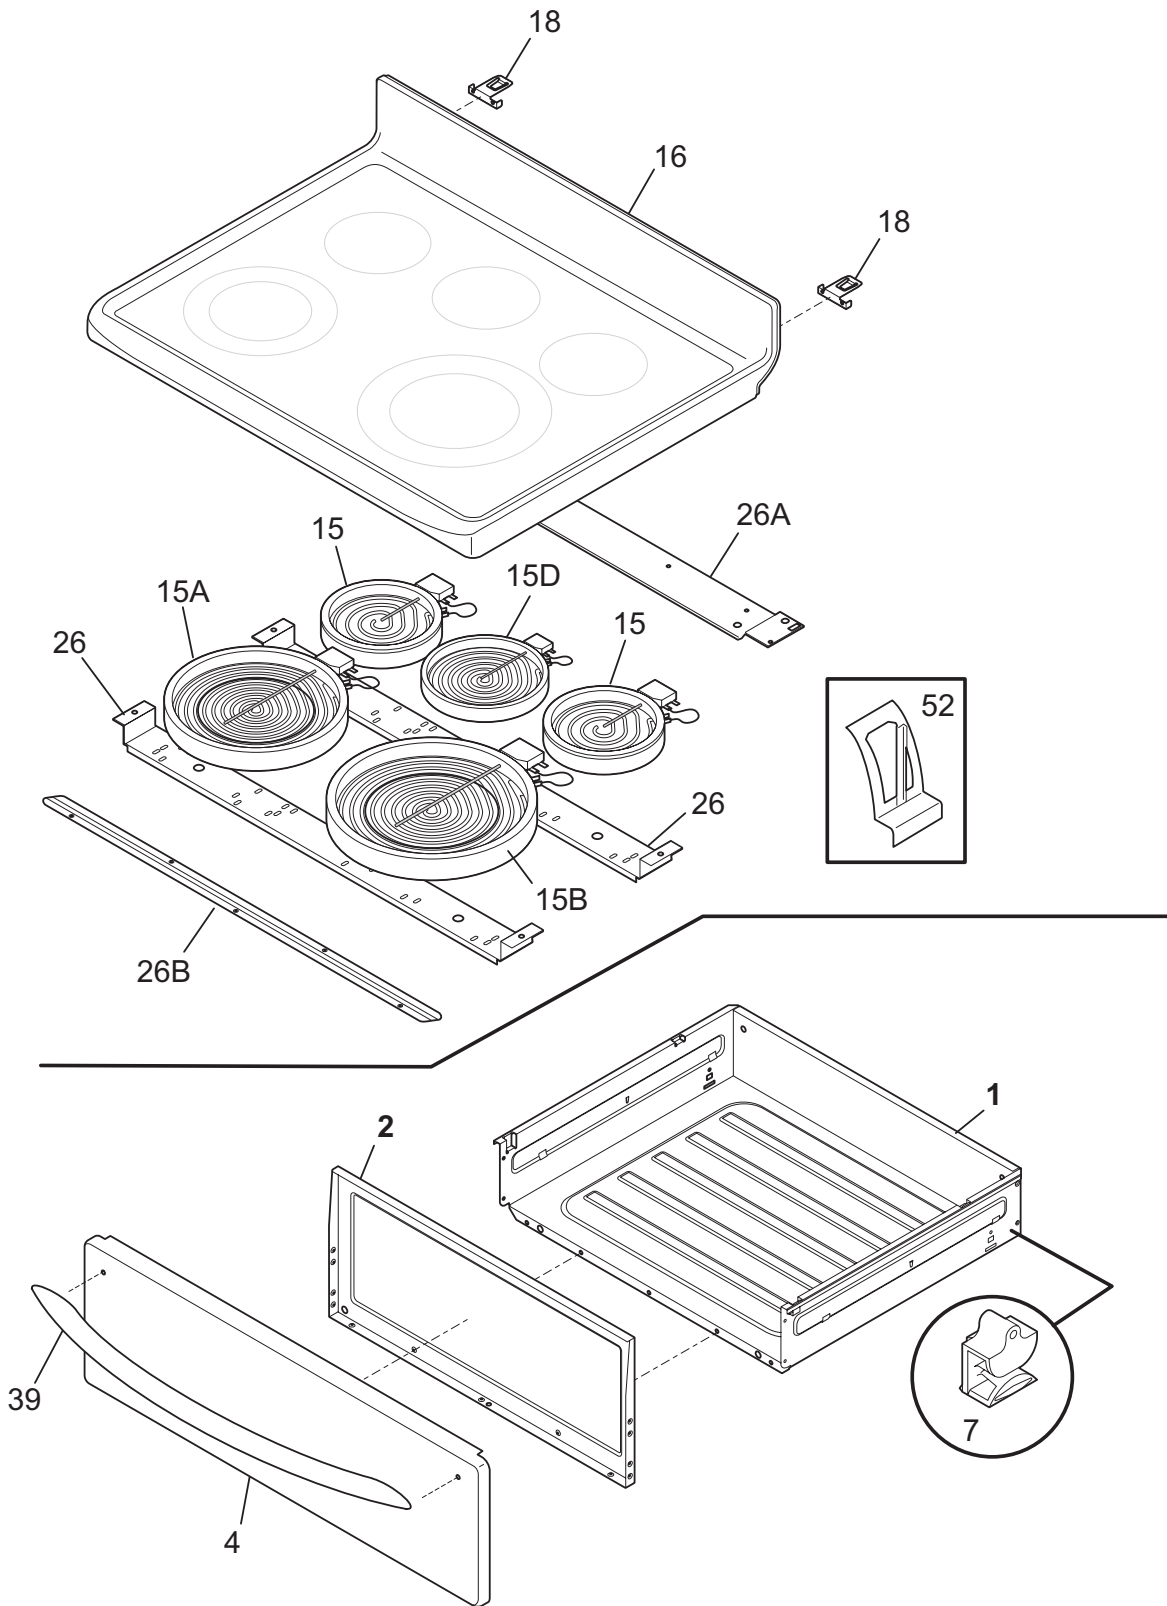

TOP/DRAWER

T20T0072