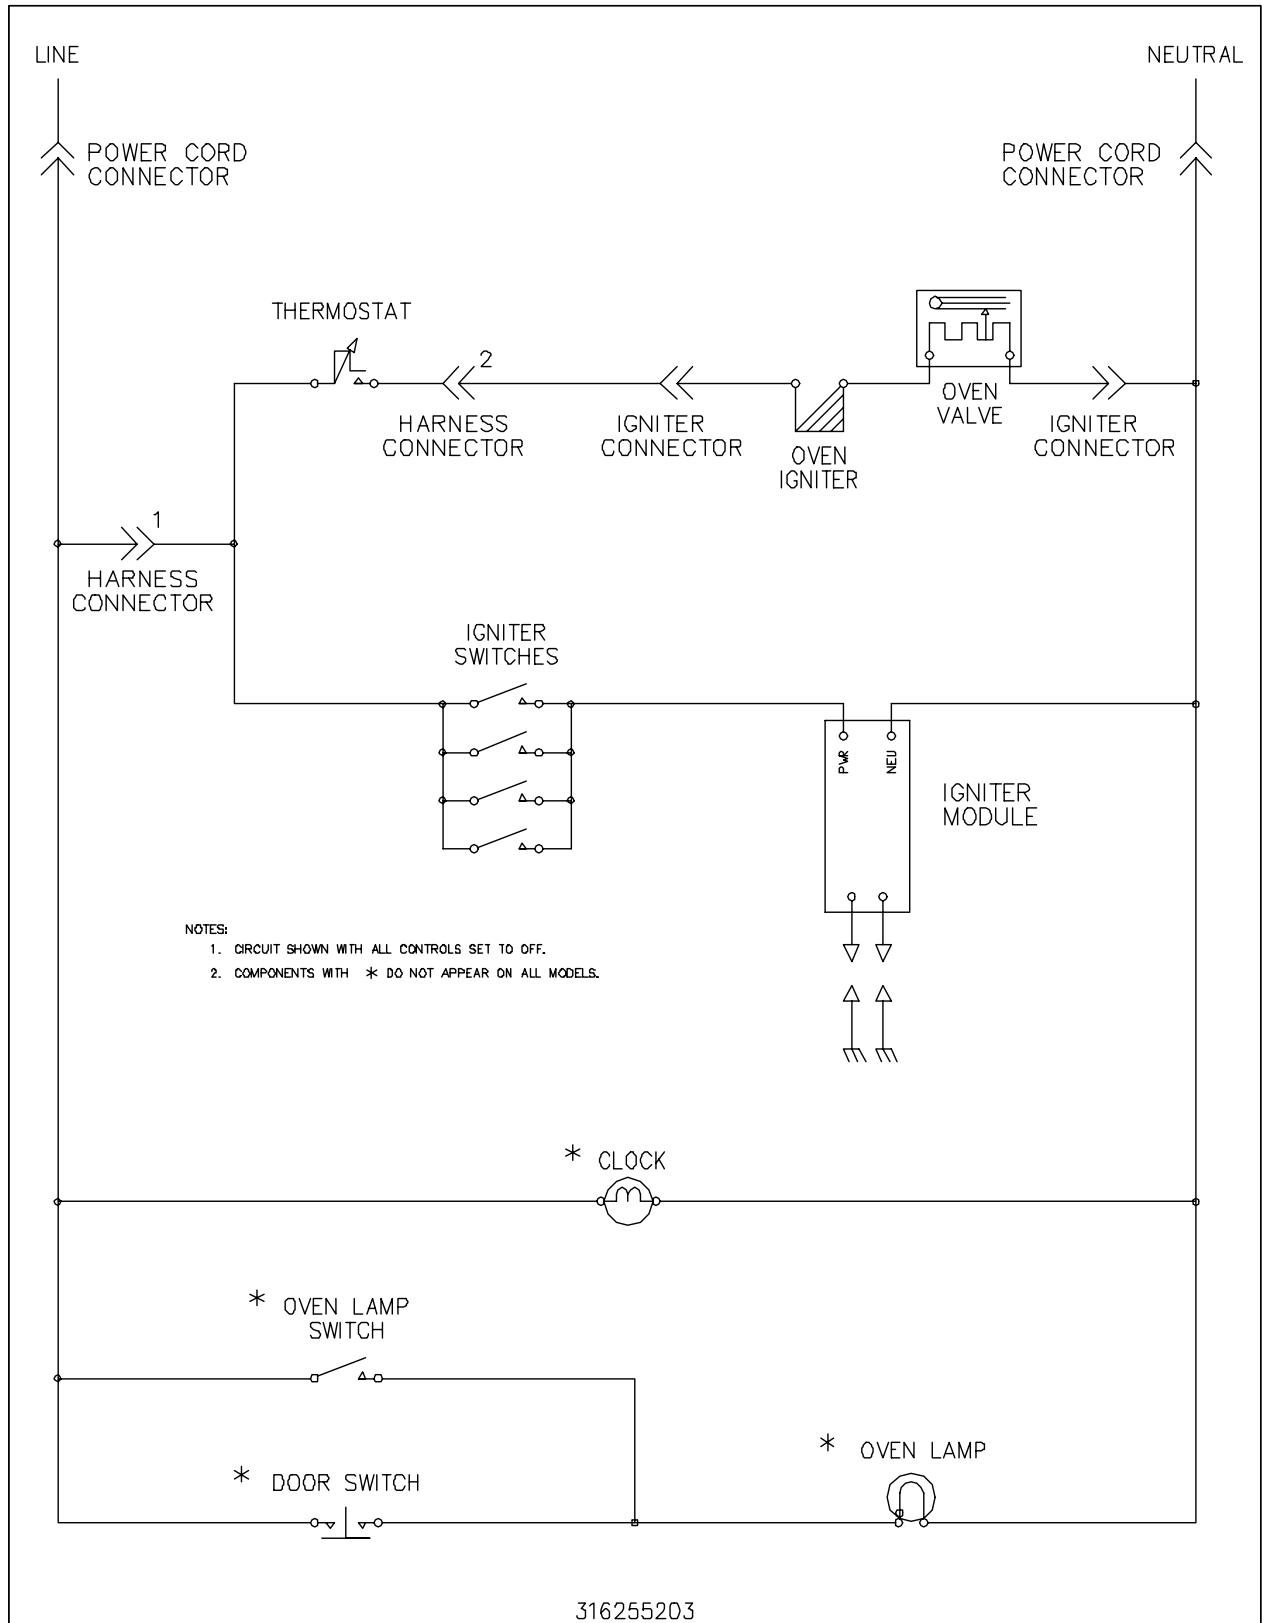

BODY

NOTE: Oven Liner N/A
Ass. du four N/A

T24V0057

BODY

POS. NO	PART NO.	DESCRIPTION
1	316029415	Panel, main back
3	316400116	Panel, bodyside, white, RH
3	316400117	Panel, bodyside, white, LH
4	316067210	Burner Box
5	316129100	Fastener, push-in nut, nylon, spacer
5A	316407201	Leveling Leg Assy, metal, front, (2), bracket & leg
6	316067902	Rack, oven
7	316216502	Hinge, oven door, RH
7A	316216503	Hinge, oven door, LH
8	5303300701	Panel, oven bottom
8*	316064600	Support, oven bottom
9	316081900	Pan, broiler
10	316082000	Insert, broiler pan
27	5303284616	Clip, thermo bulb mtg
32	316107501	Channel, burner support
32*	5303289684	Fastener, tanden wire, (2)
34	3018607	Plate, cover
35	316116600	Gasket, flue
36	316204401	Flue, black
39	3202006	Cord, electric power
41	316233400	Cover, hinge cutout, RH
41A	316233500	Cover, hinge cutout, LH
43	3131732	Screw, 8-18 x 1.438, oven bottom
58A	3017142	Insulation, oven wrapper
58B	316054202	Insulation, 1", oven back
69	3051218	Plate, oven light
73	316109902	Base, low broil
93	316110000	Shield, ignitor, metal
170	5303935180	Anti-tip Kit, w/bracket, screw
170*	316107200	Bracket, anti-tip
170*	316112500	Template, anti-tip
170*	316116000	Screw, concrete, 1.75", anti-tip brkt
185	316112900	Shield, thermo bulb
* #	316001208	Wiring Harness, main
*	316246400	Plug, button, oven probe
*	316435800	Plate, weight, (3)
*	5303321319	Paint, touch-up, white
*	5303305345	Paint, touch-up, black
*	316021105	Screw, hex head cup pt, 8-18 x 0.375, black
*	316021108	Screw, cup pt, 8-18 x 0.375, chrome
*	316021110	Screw, 8-18 x 0.5, black
*	316089500	Screw, 10-16 x .486
*	5303271648	Screw, wafer hd sq dr, 8-18AB x 0.5
*	5303285179	Screw, wafer head, 8-32T x 0.500, black

WIRING SCHEMATIC

WIRING DIAGRAM