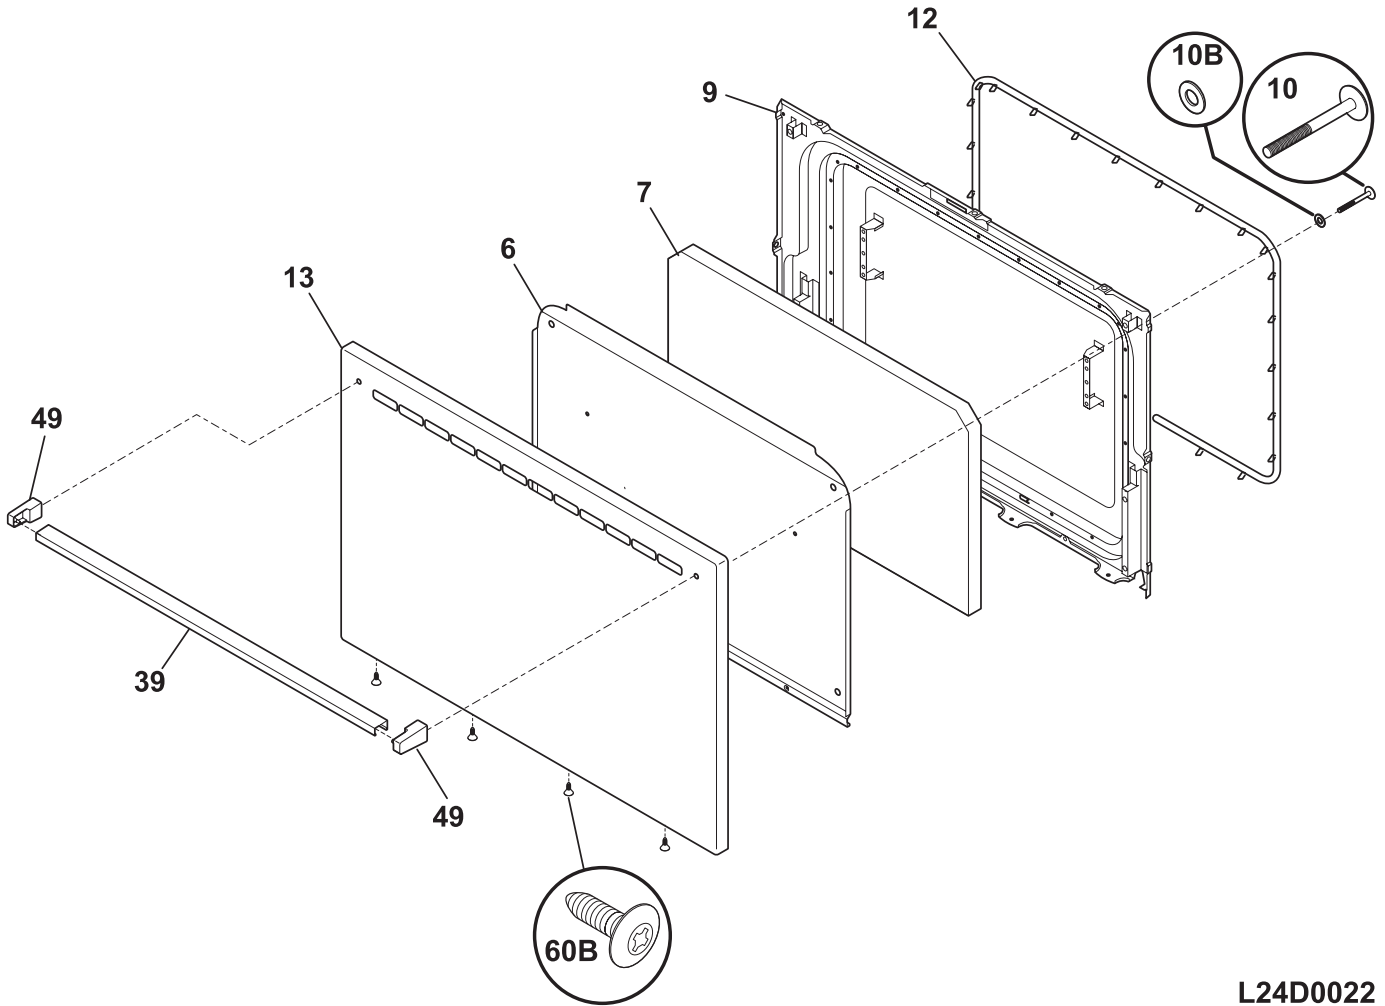

DOOR

L24D0022

DOOR

POS. NO	PART NO.	DESCRIPTION
6	316222705	Shield, wool, oven door
7	316236801	Insulation, oven door
9	316230615	Liner, oven door
10	316001009	Screw, waf hd sq, 10-24 x 1.88, (2), handle mtg
10B	316008401	Washer, 3/4 OD x 1/4 ID, steel
12	316239700	Seal, oven door
13	316202603	Panel, oven door, white
39	316020204	Handle, door, black, oven
49	316137003	End Cap, handle, black, (2)
60B	316021110	Screw, 8-18 x 0.5, black
*	316433600	Label, anti-tip
*	5303271648	Screw, wafer hd sq dr, 8-18AB x 0.5
*	5303285179	Screw, wafer head, 8-32T x 0.500, black