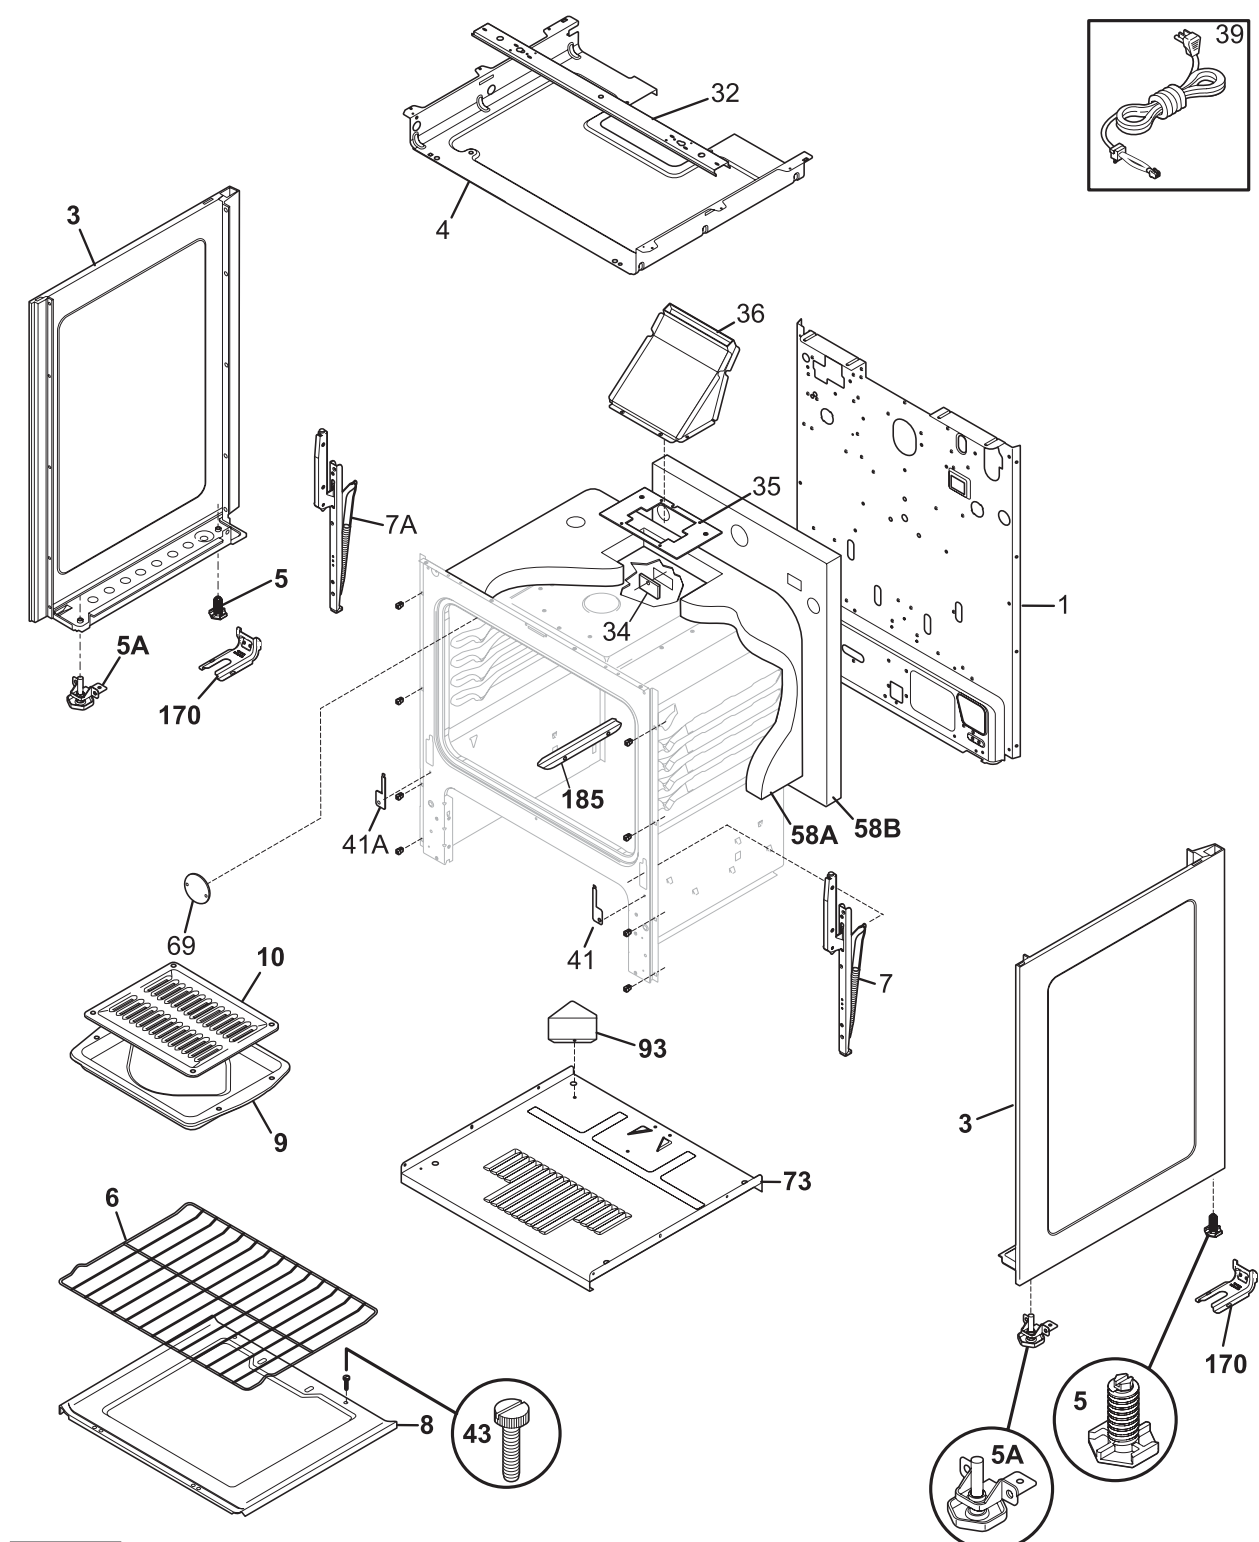

BODY

NOTE: Oven Liner N/A
Ass. du four N/A

T24V0057

BODY

POS. NO	PART NO.	DESCRIPTION
1	316029415	Panel, main back
3	316400116	Panel, bodyside, white, RH
3	316400117	Panel, bodyside, white, LH
4	316067210	Burner Box
5	316129100	Fastener, push-in nut, nylon, spacer
5A	316407201	Leveling Leg Assy, metal, front, (2), bracket & leg
6	316067902	Rack, oven
7	316216502	Hinge, oven door, RH
7A	316216503	Hinge, oven door, LH
8	5303300701	Panel, oven bottom
8*	316064600	Support, oven bottom
9	316081900	Pan, broiler
10	316082000	Insert, broiler pan
27	5303284616	Clip, thermo bulb mtg
32	316107501	Channel, burner support
32*	5303289684	Fastener, tanden wire, (2)
34	3018607	Plate, cover
35	316116600	Gasket, flue
36	316204401	Flue, black
39	3202006	Cord, electric power
41	316233400	Cover, hinge cutout, RH
41A	316233500	Cover, hinge cutout, LH
43	3131732	Screw, 8-18 x 1.438, oven bottom
58A	3017142	Insulation, oven wrapper
58B	316054202	Insulation, 1", oven back
69	3051218	Plate, oven light
73	316109902	Base, low broil
93	316110000	Shield, ignitor, metal
170	5303935180	Anti-tip Kit, w/bracket, screw
170*	316107200	Bracket, anti-tip
170*	316112500	Template, anti-tip
170*	316116000	Screw, concrete, 1.75", anti-tip brkt
185	316112900	Shield, thermo bulb
* #	316001208	Wiring Harness, main
*	316246400	Plug, button, oven probe
*	316435800	Plate, weight, (3)
*	5303321319	Paint, touch-up, white
*	5303305345	Paint, touch-up, black
*	316021105	Screw, hex head cup pt, 8-18 x 0.375, black
*	316021108	Screw, cup pt, 8-18 x 0.375, chrome
*	316021110	Screw, 8-18 x 0.5, black
*	316089500	Screw, 10-16 x .486
*	5303271648	Screw, wafer hd sq dr, 8-18AB x 0.5
*	5303285179	Screw, wafer head, 8-32T x 0.500, black