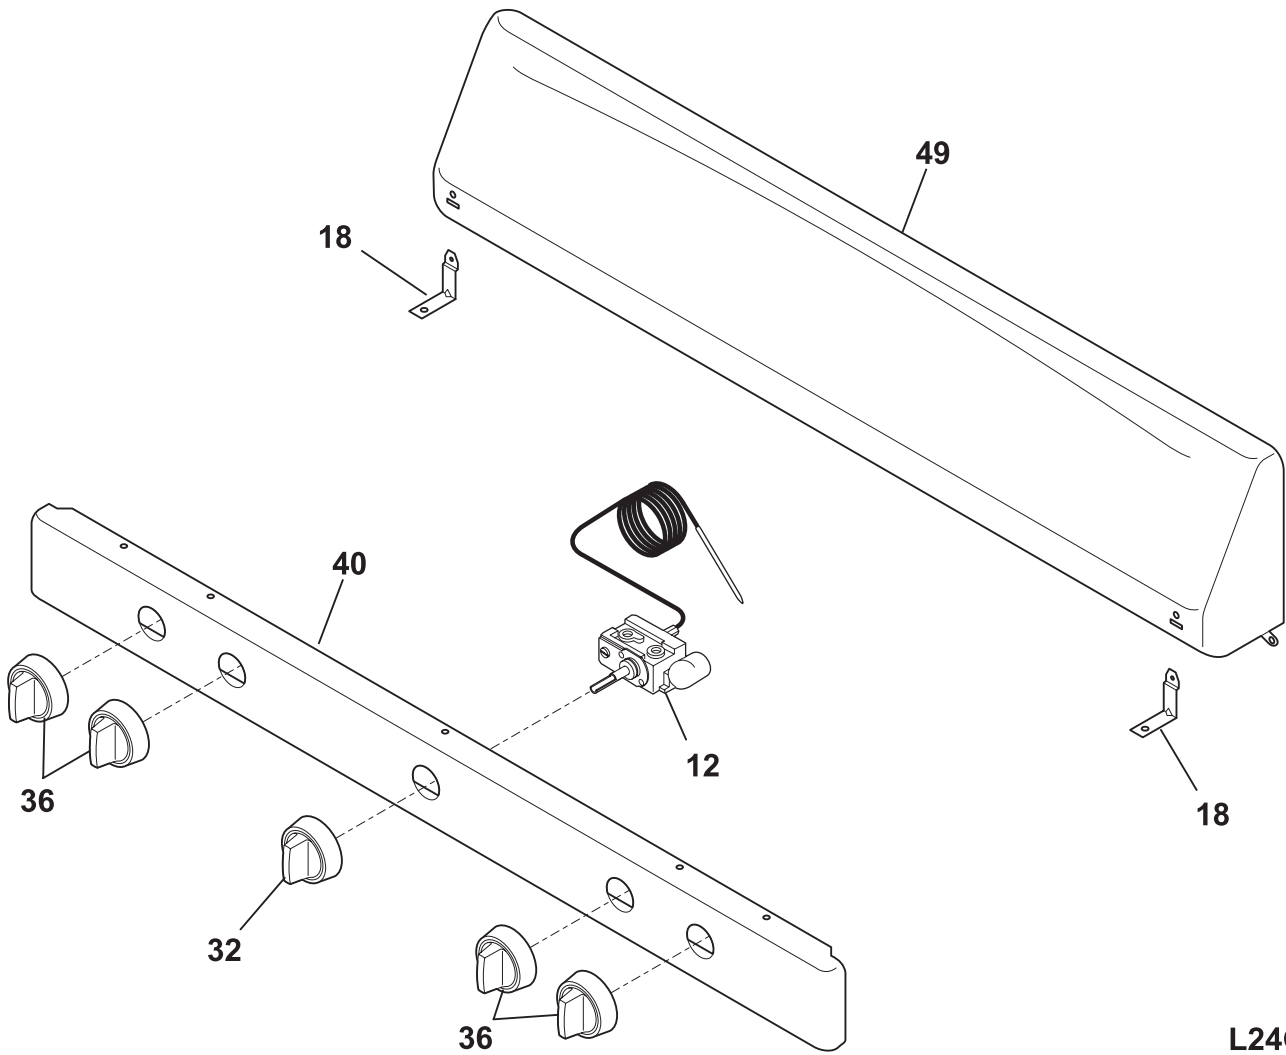

BACKGUARD

L24G0030

BACKGUARD

POS. NO	PART NO.	DESCRIPTION
12 #	316032404	Thermostat
12*	316097602	Insulator
18	316263900	Bracket, backguard
32	316102300	Knob, thermostat, black
36	316009008	Knob, top valve, black, (4)
40	316458006	Panel, manifold, black
49	316263802	Panel, backguard, white
*	316021105	Screw, hex head cup pt, 8-18 x 0.375, black
*	316021108	Screw, cup pt, 8-18 x 0.375, chrome
*	316021110	Screw, 8-18 x 0.5, black