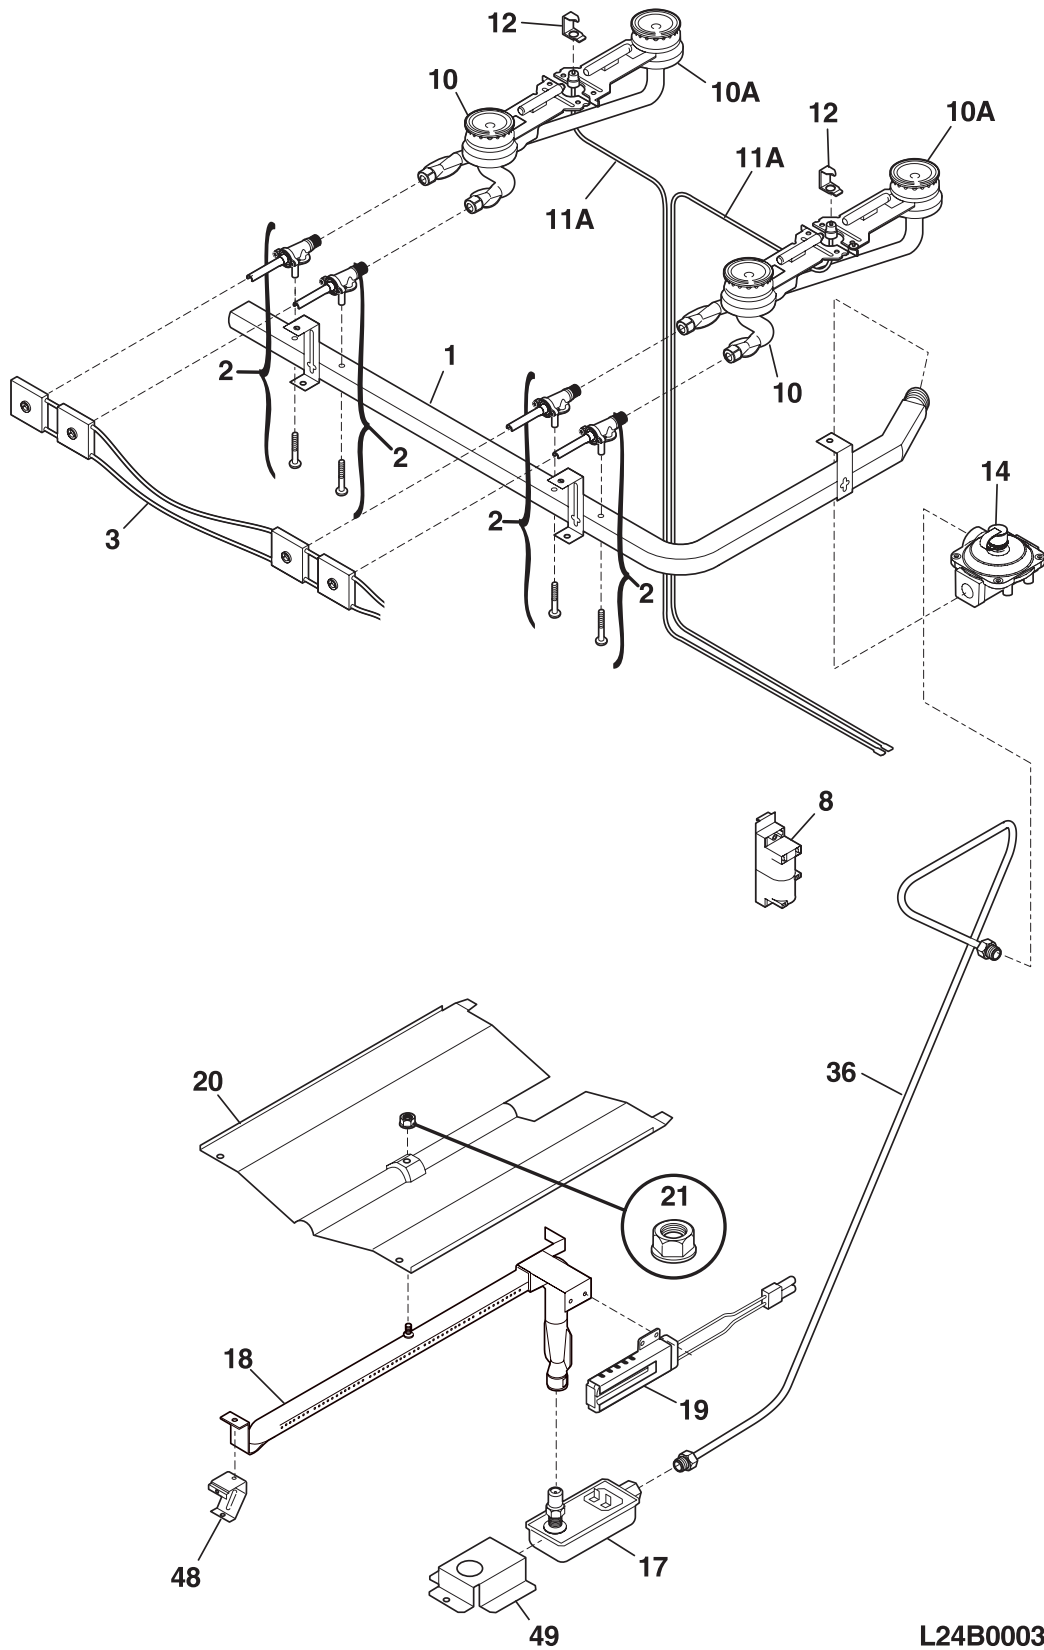

BURNER

L24B0003