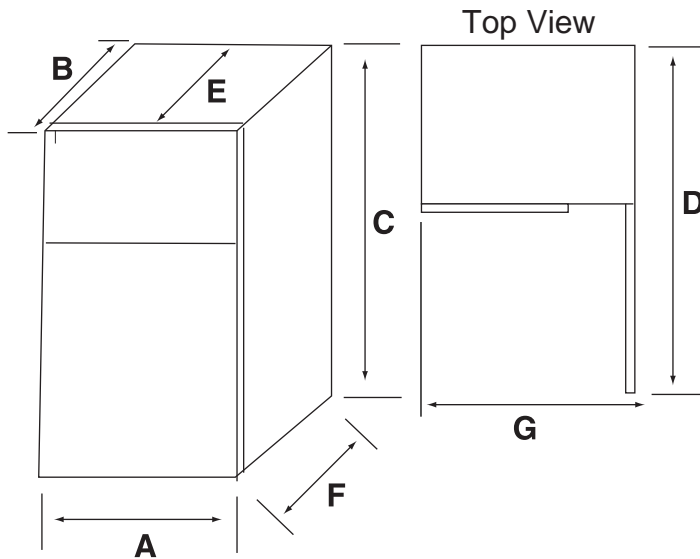

TOP MOUNT REFRIGERATOR

15 Cu. Ft. Models

Dimensions

■	Inches	Centimeters
A	28	71.1
B ¹	28 1/2	72.4
C ²	61 1/8	155.3
D ³	54 5/8	138.8
E ⁴	25 1/4	64.1
F ⁵	28 1/2	72.4
G ⁶	28 3/4	73

Notes:

1. Depth including door handle
2. Height excluding door hinge. Height with door hinge is 61 7/8" (157.2 cm).
3. Depth with door open 90°
4. Depth of cabinet.
5. Depth excluding door handle
6. Width with door open 90°.