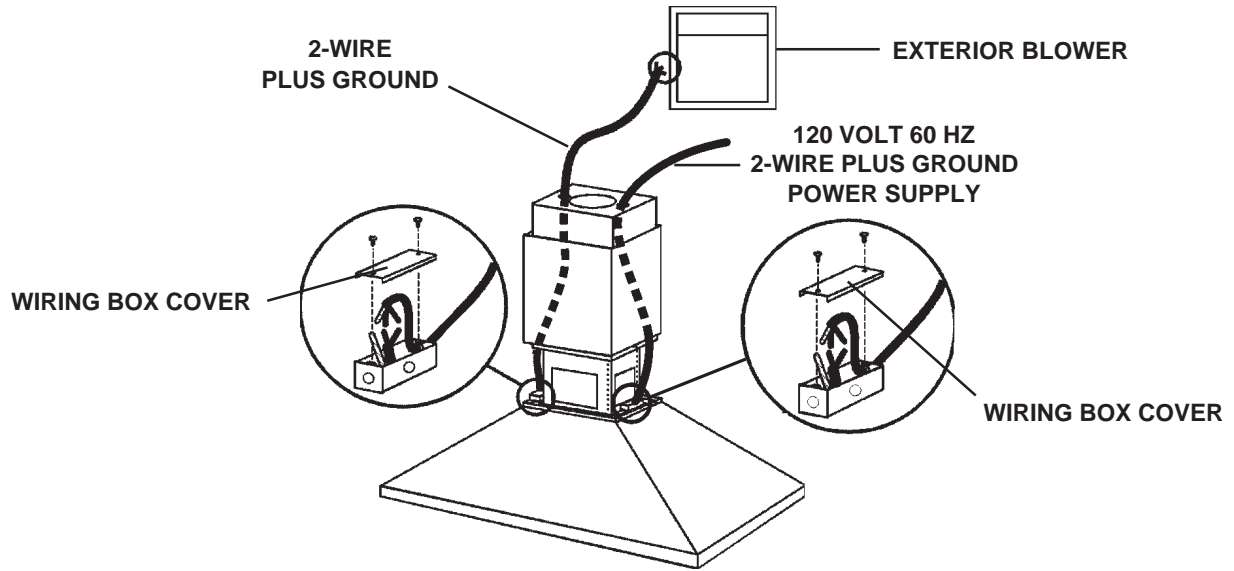

637004EX WIRING