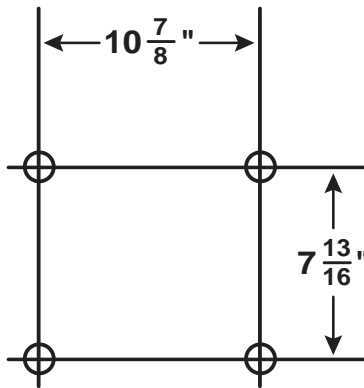

637004EX MOUNTING

RANGEMASTER
by Broan-NuTone

Broan-NuTone LLC, 926 West State Street, Hartford, WI 53027 (1-800-637-1453)

NuTone, Inc., 4820 Red Bank Road, Cincinnati, OH 45227 (1-800-543-8687)

Broan-NuTone Canada, Inc., 1140 Tristar Drive, Mississauga, Ontario, L5T 1H9 (1-888-882-7626)