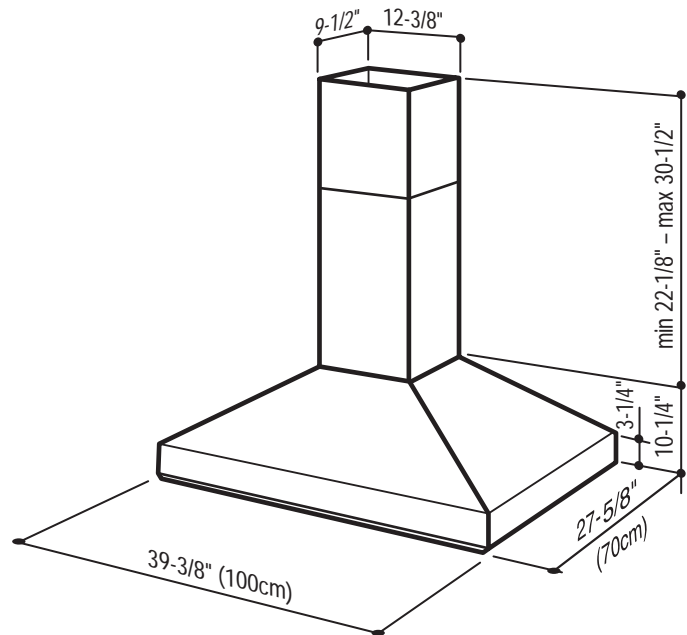

SPECIFICATIONS

VOLTS	AMPS	CFM	DUCT
120	0.86 (Lights Only)	600 (331H)	8" at Range Hood
	6.0 max (Blower)	900 (332H)	10" at Exterior Blower
		1200 (335)	
		1500 (336)