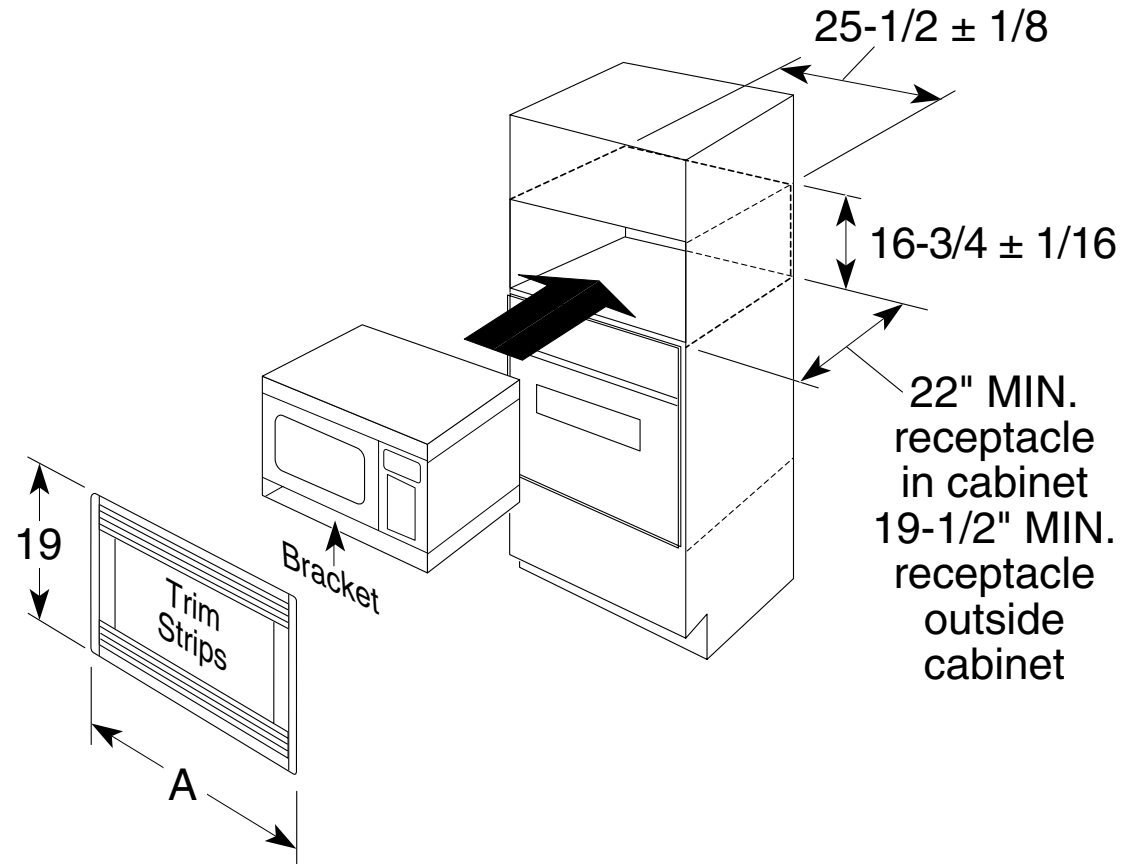

JE2160BF/CF/SF/WF

GE Profile™ 2.1 Cu. Ft. Microwave Oven

Dimensions and Installation Information (in inches)

Exterior Dimensions (in inches)	
W x H x D	24 x 13-3/4 x 19-3/8

Accessory Trim Kits	"A"
30" Deluxe	29-3/4"
27" Deluxe	26-5/8"

Optional Accessory Trim Kits for 2.1 GE Profile™ Microwave Ovens (Available at additional cost)

For a custom built-in appearance, these kits allow built-in installation of the countertop microwave oven into a wall or cabinet alone and are U.L. approved for installation over a GE single electric wall oven. These kits should not be installed over a gas wall oven.

Note: 120V, 60-cycle, grounded power receptacle location optional on back within cabinet opening.

Installation Information: This information is not intended to be used for installing unit described. Before installing, consult installation instructions packed with product/kit for current dimensional data.