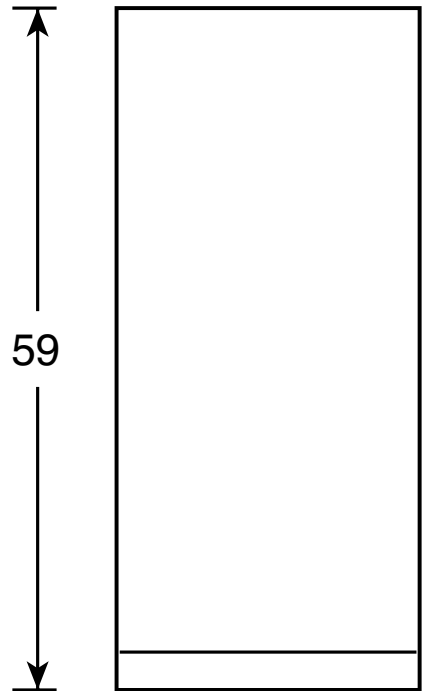

FUF14SUR

GE® 13.7 Cu. Ft. Frost-Free Upright Freezer

Dimensions and Installation Information (in inches)

Air Clearance	
Each side (in.)	3
Top (in.)	3
Back (in.)	3

Front View

Top View

For answers to your Monogram®, GE Profile™ or GE® appliance questions, visit our website at ge.com or call GE Answer Center® service, 800.626.2000.

FUF14SUR

GE® 13.7 Cu. Ft. Frost-Free Upright Freezer

Features and Benefits

- 13.7 cu. ft. Capacity
- Frost-Free
- 3 Cabinet Shelves
- 5 Freezer Door Shelves
- Lock
- Interior Light
- Adjustable Temperature Control
- Model FUF14SURWW – White