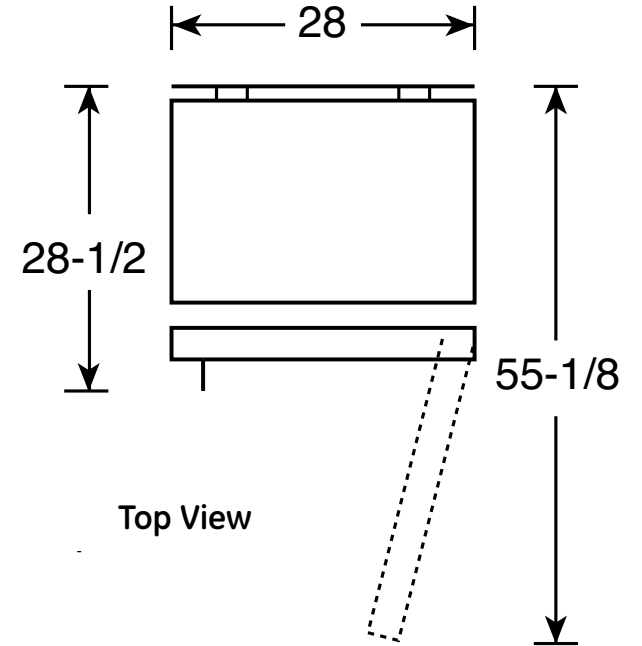

FUF14SUR

GE® 13.7 Cu. Ft. Frost-Free Upright Freezer

Dimensions and Installation Information (in inches)

Air Clearance	
Each side (in.)	3
Top (in.)	3
Back (in.)	3

Front View

Top View

For answers to your Monogram®, GE Profile™ or GE® appliance questions, visit our website at ge.com or call GE Answer Center® service, 800.626.2000.

FUF14SUR

GE® 13.7 Cu. Ft. Frost-Free Upright Freezer

Features and Benefits

- 13.7 cu. ft. Capacity
- Frost-Free
- 3 Cabinet Shelves
- 5 Freezer Door Shelves
- Lock
- Interior Light
- Adjustable Temperature Control
- Model FUF14SURWW – White