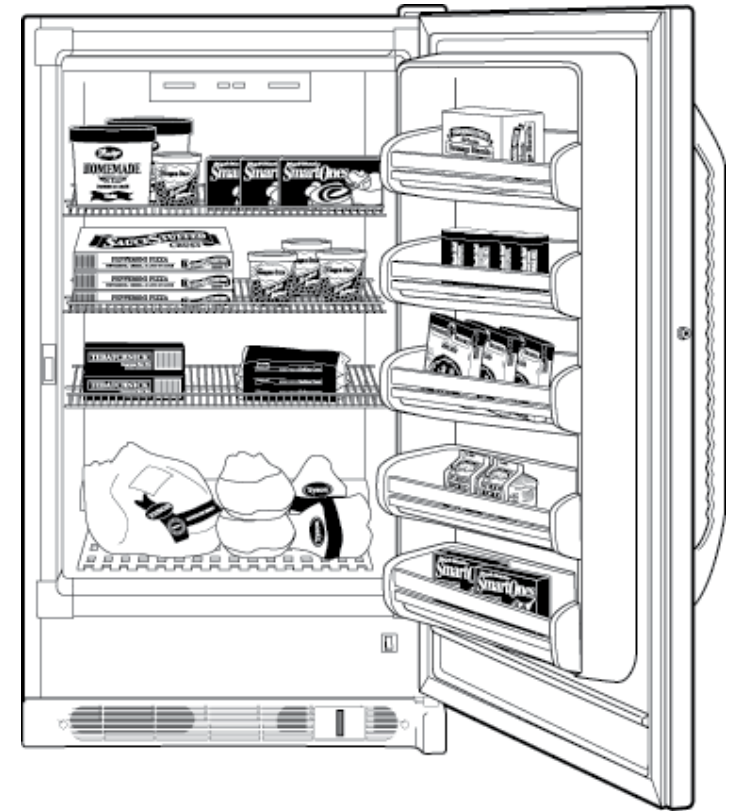

FUF14SUR

GE® 13.7 Cu. Ft. Frost-Free Upright Freezer

Dimensions and Installation Information (in inches)

Air Clearance	
Each side (in.)	3
Top (in.)	3
Back (in.)	3

Front View

Top View

For answers to your Monogram®, GE Profile™ or GE® appliance questions, visit our website at ge.com or call GE Answer Center® service, 800.626.2000.

FUF14SUR

GE® 13.7 Cu. Ft. Frost-Free Upright Freezer

Features and Benefits

- 13.7 cu. ft. Capacity
- Frost-Free
- 3 Cabinet Shelves
- 5 Freezer Door Shelves
- Lock
- Interior Light
- Adjustable Temperature Control
- Model FUF14SURWW – White