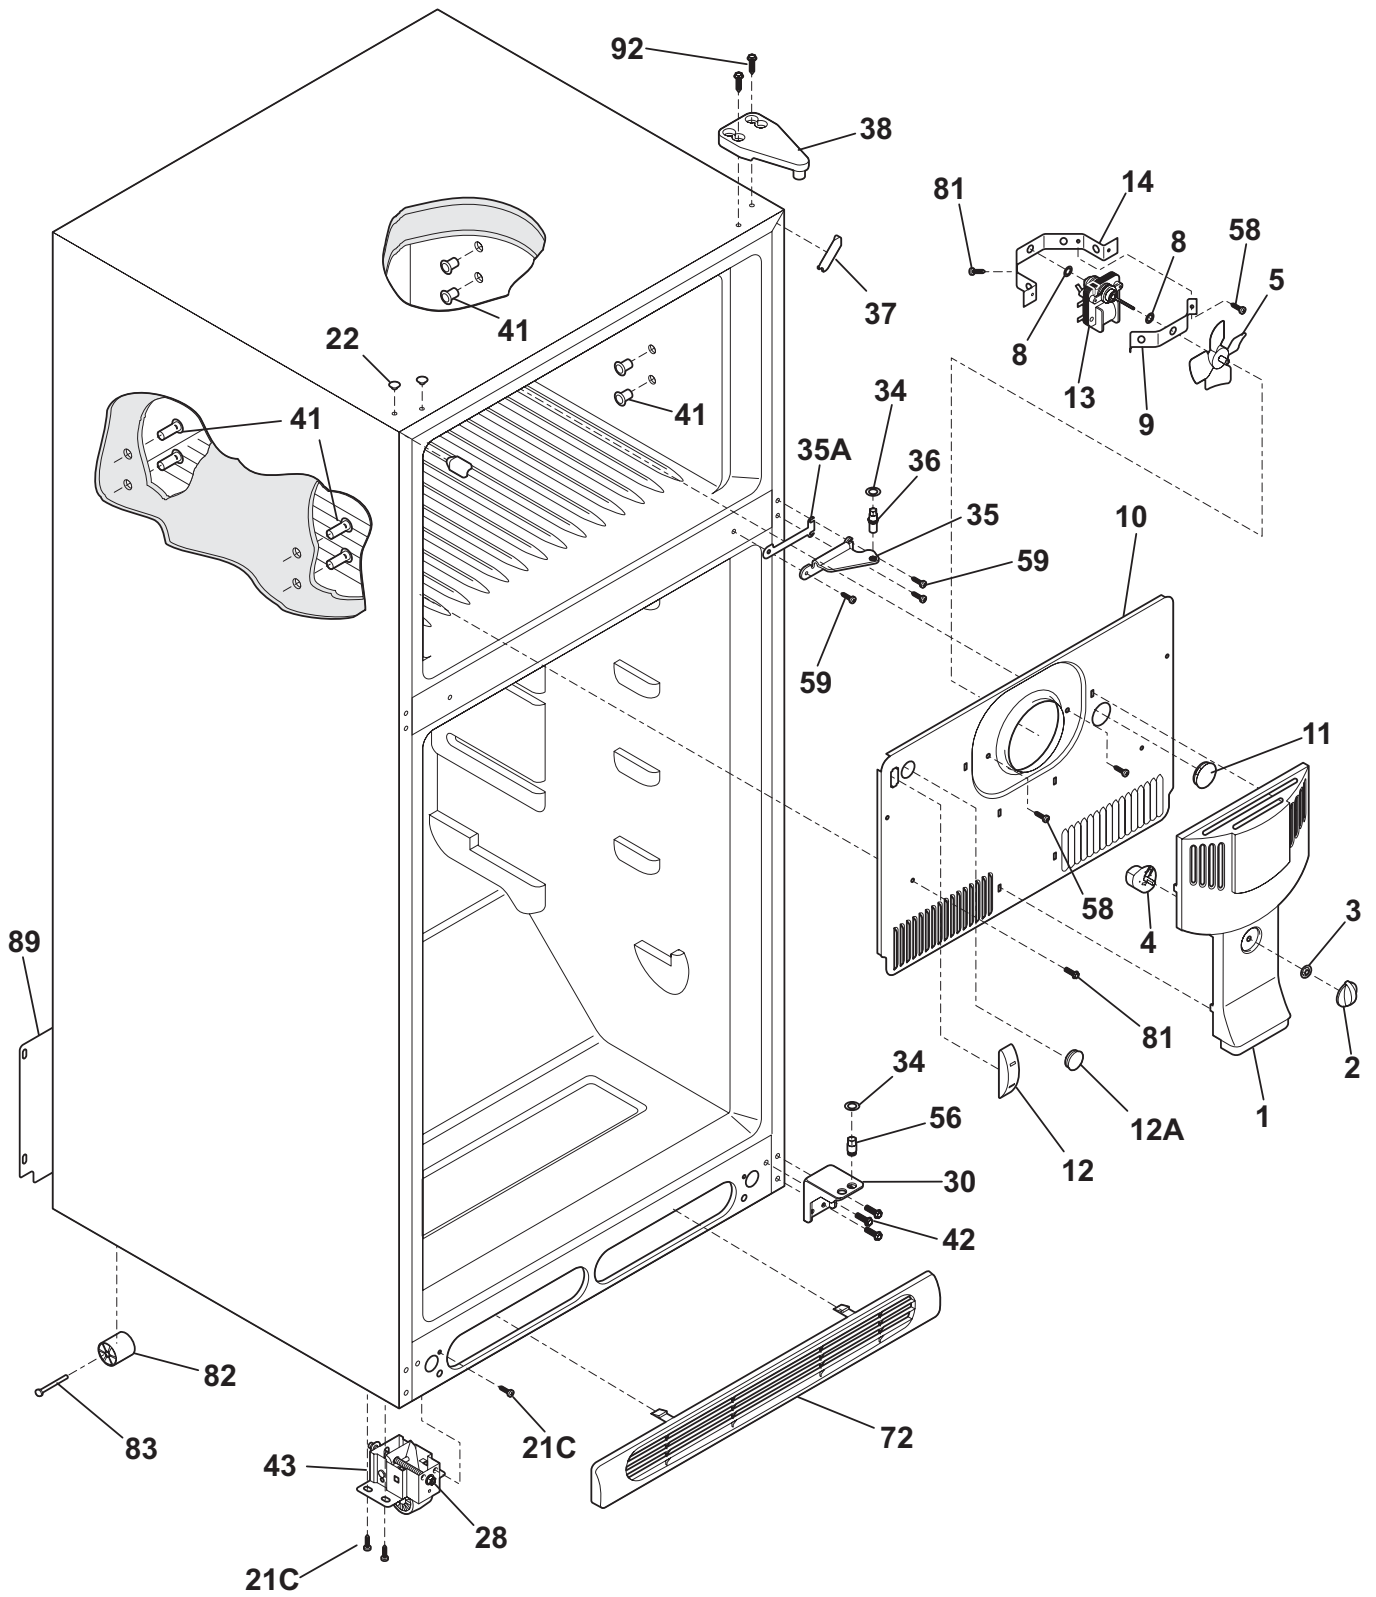

CABINET

N05BBAABA22

**CABINET**

*Model Index:* A FRT21S6A (FRT21S6ABP)  
 B FRT21S6A (FRT21S6AQP)  
 C FRT21S6A (FRT21S6AWP)

POS. NO	PART NO.		DESCRIPTION
1	240355402	A B C	Cover-fan
2	240367001	A B C	Knob-damper control
3	5303212803	A B C	Nut
4	241523701	A B C	Damper-fan cover
5	5308000010	A B C	Fan Blade, red, evaporator fan
8	5300157666	A B C	Bushing-motor mtg, (2)
9	5303292396	A B C	Bracket-motor mtg, front
10	240313610	A B C	Cover-evap coil, w/o light
10*	240568606	A B C	Seal-coil cover
10*#	240524701	A B C	Wiring Harness, freezer section
11	5303208309	A B C	Plug-hole, factory test
12	241557601	A B C	Plug-ice maker harness, rectangular
12A	240374401	A B C	Plug-wtr inlet tube, round, 1"
12A*	241586701	A B C	Plug-foam-wtr-inlet, round
13#	240369702	A B C	Motor-evap fan
13*	218931001	A B C	Clamp-motor wiring, nylon, w/adhesive tape
14	5303292397	A B C	Bracket-motor mtg, rear
21C	218252200	A B C	Screw, #8 truss hd, 10-32CA x 0.500
22	215774918	A - -	Plug-button, black, upr hinge holes
22	215774919	- B -	Plug-button, bisque, upr hinge holes
22	215774901	- - C	Plug-button, white, upr hinge holes
28	240335501	A B C	Bolt-roller adj, hex washer head, 1/4-20 x 4.020, (2), special
30	240314003	A - -	Bracket-lower hinge, black
30	240314001	- B C	Bracket-lower hinge, zinc
34	240311303	A B C	Washer, hinge, nylon, (2)
35	240313803	A - -	Bracket-ctr hinge, black
35	240313801	- B C	Bracket-ctr hinge, zinc
35A	240336802	A B C	Spacer-hinge, center
36	240516401	A B C	Pin-center hinge
37	240337603	A - -	Trim-cabinet corner, black, (2)
37	240337604	- B -	Trim-cabinet corner, bisque, (2)
37	240337601	- - C	Trim-cabinet corner, white, (2)
38	241622603	A - -	Hinge-up-plastic-blk, plastic, black
38	241622604	- B -	Hinge-up-plastic-bis, plastic, bisque
38	241622601	- - C	Hinge-up-plastic-wht, plastic, white
41	5308009759	A B C	Grommet, shelf mtg, 1.25", LH, (4)
42	240578901	A B C	Screw-hinge mtg, hex head, 1/4-20 x 5/8
43	240335003	A B C	Roller Assy, adjustable, front, (2)
56	240516501	A B C	Pin-lower hinge
58	5303001343	A B C	Screw, hex washer head, 8-15A x 0.500
59	240442703	A - -	Screw-#10-32 X 3/4, black
59	240442701	- B C	Screw-#10-32 X 3/4, zinc
72	240368207	A - -	Grille/Kickplate, black
72	240368206	- B -	Grille/Kickplate, bisque
72	240368205	- - C	Grille/Kickplate, white
81	5308016566	A B C	Screw, hex washer head, 8-15A x 0.625, low profile
82	5304418225	A B C	Roller, compressor base, rear, (2)
83	5303316859	A B C	Rivet, flat head, 1/4 OD x 1-3/4, roller pin
89	241574607	A B C	Cover-access, w/label
89*	241500301	A B C	Screw, hex washer head, 8-18AB x 0.500
92	216850900	A B C	Screw, hex washer hd, 1/4 x 7/8, hinge mtg
*	240479601	A B C	Plug, button, cab liner holes, (2)
*	5303305345	A - -	Paint, touch-up, black
*	5304414035	- B -	Paint, touch-up, bisque
*	5303305324	- - C	Paint, touch-up, white