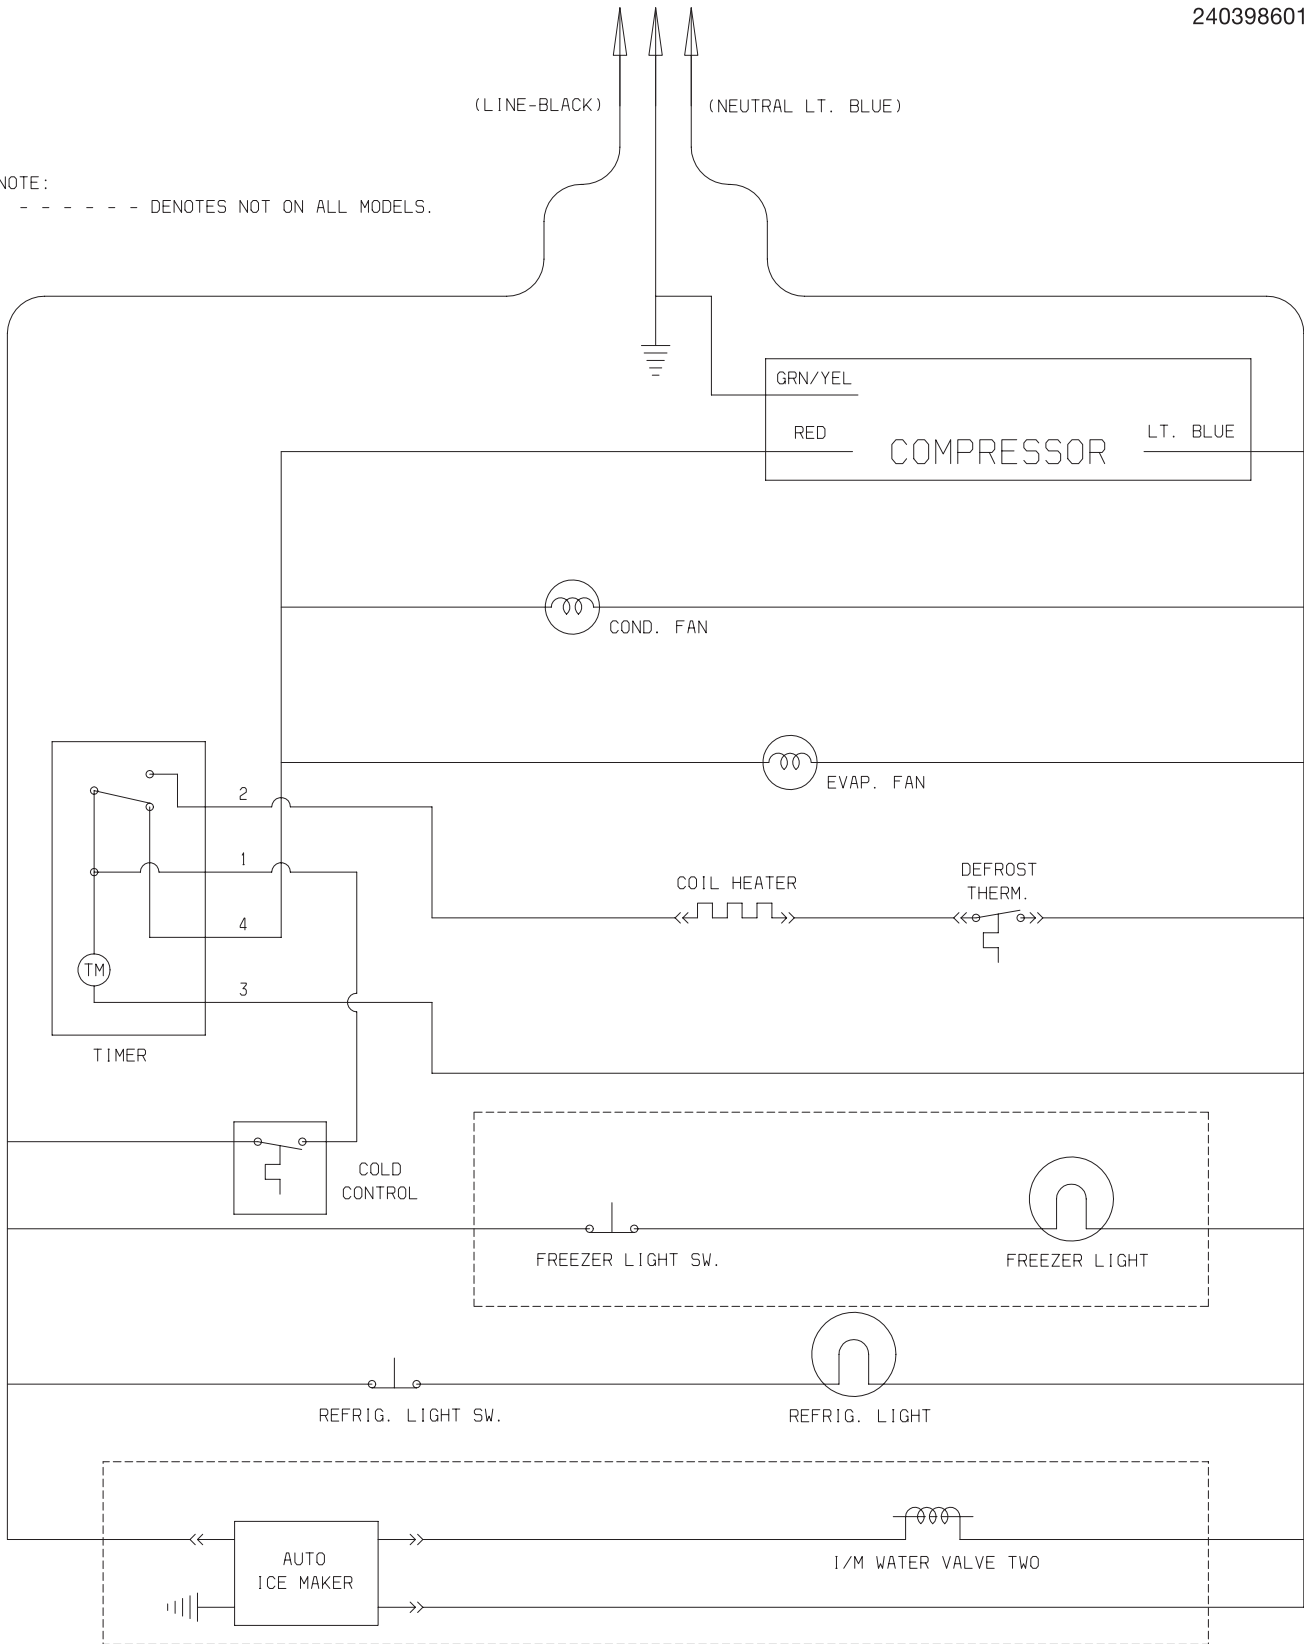

SYSTEM

Model Index: A FRT21S6A (FRT21S6ABP)
B FRT21S6A (FRT21S6AQP)
C FRT21S6A (FRT21S6AWP)

POS. NO	PART NO.		DESCRIPTION
1 #	240444401	A B C	Condenser, dynamic
4 #	218944001	A B C	Drier-filter, R134a System
6	240581701	A B C	Harness-wiring, machine compt
6* #	240388701	A B C	Wiring Harness, control box
6* #	240524701	A B C	Wiring Harness, freezer section
6* #	240581801	A B C	Harness-wiring, compressor
14 #	240356217	A B C	Heater-defrost
15 #	5303918274	A B C	Evaporator Kit
16	5308000110	A B C	Strap-evap/heater, aluminum, (2)
17	241551801	A B C	Trough-drain
20	241551902	A B C	Insulation Block
21 #	5303918202	A B C	Thermostat-defrost, kit
22	241602001	A B C	Base-compressor
22*	218252200	A B C	Screw, #8 truss hd, 10-32CA x 0.500
23	218513300	A B C	Grommet-compr mtg, (4)
25	240491501	A B C	Screw-compressor mtg, 1/4-28 x 1.16, shoulder, typ CF
26	241637401	A B C	Pan-defrost
29 #	5303918297	A B C	Compressor, w/electricals
30 #	5304433579	A B C	Relay
31 #	5304433578	A B C	Overload Protector
34	240405201	A B C	Grommet, rubber, black, cond tube/wire
41	240555001	A B C	Screw-#8-32 X 3/8
44	215174700	A B C	Clamp-service cord, strain relief, galv steel
45	5308016566	A B C	Screw, hex washer head, 8-15A x 0.625, low profile
56	240582001	A B C	Cover-terminal
57	240542601	A B C	Clip-wiring harness
58	218897002	A B C	Screw, hex washer head, 8-32 x 0.375
59	5304430246	A B C	Bracket-cond motor assy
59*	240346701	A B C	Tape-foam seal, shroud
59*	240359401	A B C	Screw-fan shroud, (2)
60 #	240525402	A B C	Motor, condensor fan
61 #	240524101	A B C	Fan Blade, galv steel, condenser fan
82	5304418225	A B C	Roller, compressor base, rear, (2)
83	5303316859	A B C	Rivet, flat head, 1/4 OD x 1-3/4, roller pin
85	240493101	A B C	Tube-connector, suction
*	5303918210	A B C	Heat Exchanger Kit, suction line
* #	5304421289	A B C	Hot Tube Repair Kit, service

WIRING SCHEMATIC

240398601

NOTE:
- - - - - DENOTES NOT ON ALL MODELS.