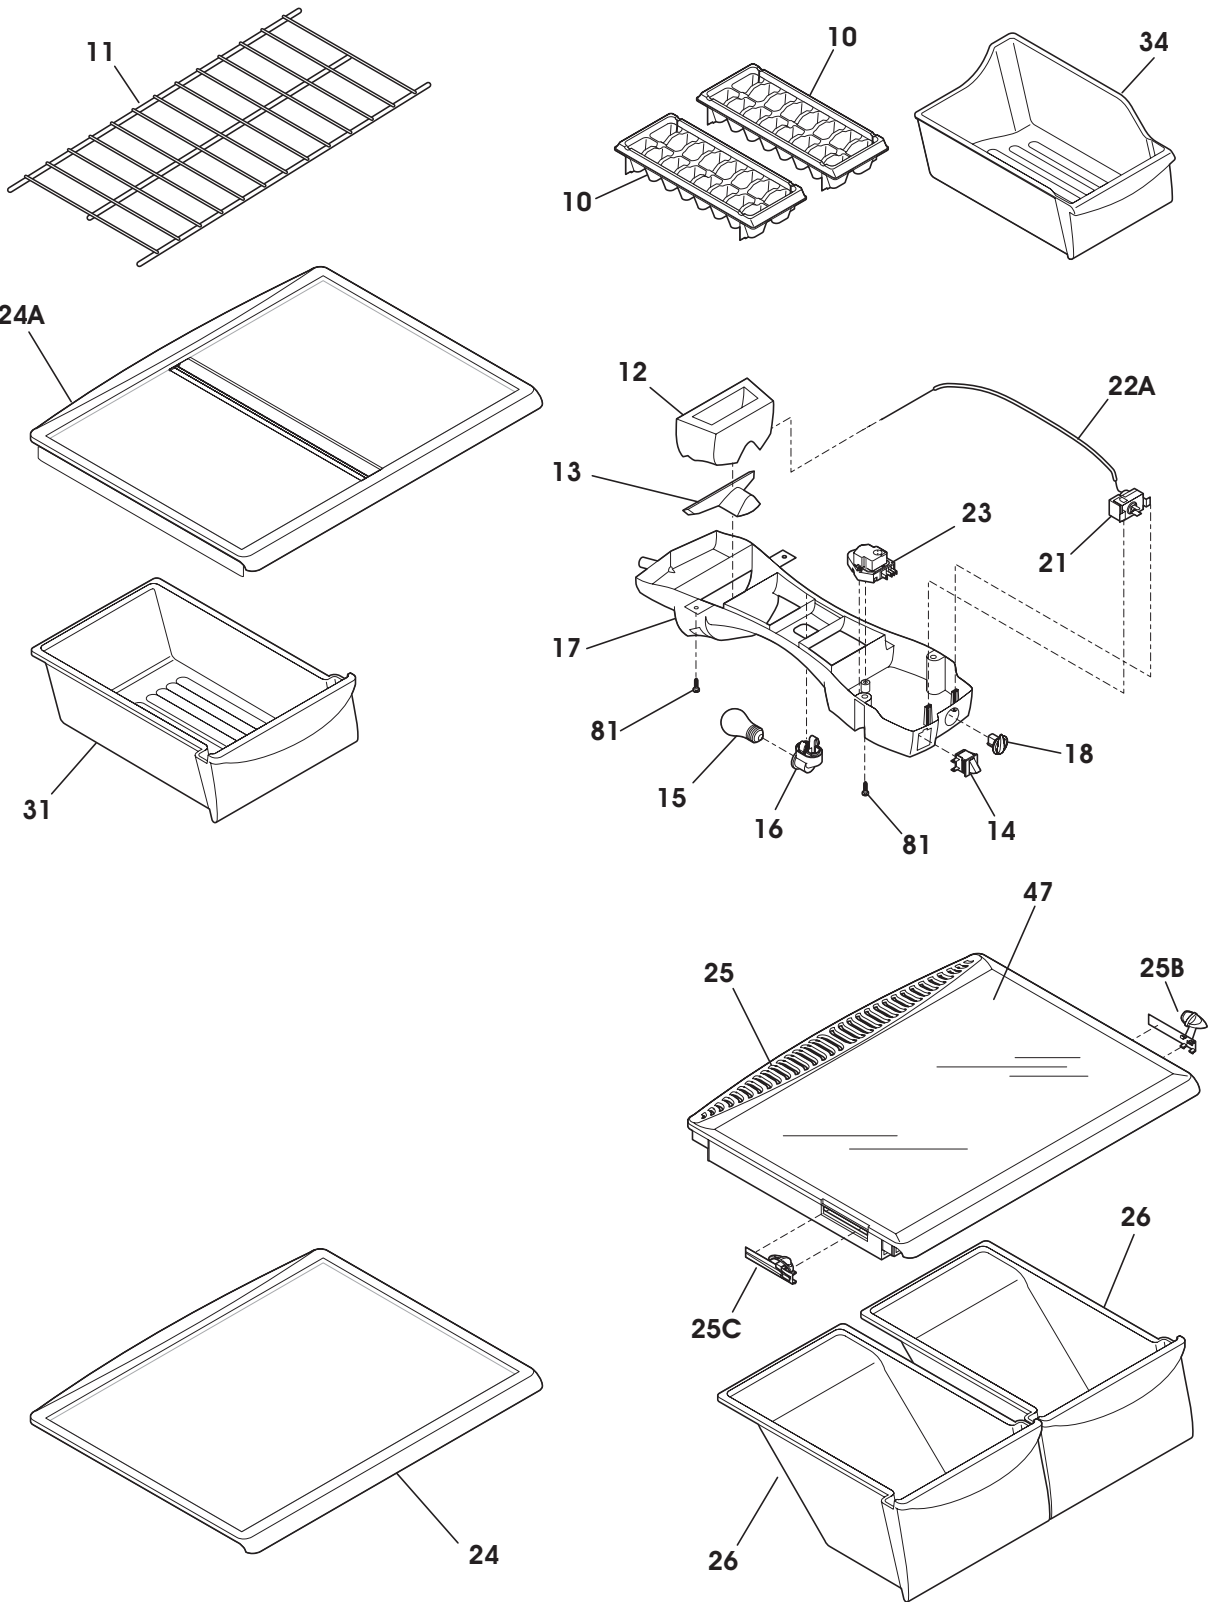

SHELVES

N05SABAF11E

SHELVES

Model Index: A FRT21S6A (FRT21S6ABP)
B FRT21S6A (FRT21S6AQP)
C FRT21S6A (FRT21S6AWP)

POS. NO	PART NO.		DESCRIPTION
10	215667501	A B C	Tray, ice cube, plastic
11	240358006	A B C	Shelf, freezer, full-width, wire
12	240545901	A B C	Diffuser-air, top
13	240362601	A B C	Diffuser, air, bottom
14 #	241554901	A B C	Switch-light/lamp
15	240436702	A B C	Light Bulb/Lamp, A-15, clear, 40 W, 120 V, miniature
16	241559801	A B C	Socket-light
17	240368101	A B C	Control Box
17*#	240388701	A B C	Wiring Harness, control box
18	240360801	A B C	Knob, temp control
21 #	5304445058	A B C	Control-temperature
22A	240468201	A B C	Tube, sensor sleeve, 31 inch, plastic, white
23 #	215846606	A B C	Timer, defrost, 60 Hz, 0.25 W, 120 V, 10 hour/30 min
23*	5303001259	A B C	Screw-timer mtg, pan hd, 6-20 x 0.438, (2)
24	240358909	A B C	Shelf-"Spill-Safe", sliding
24A	240358910	A B C	Shelf-"Spill-Safe", sliding, meat pan track
25	240364718	A B C	Cover-crisper pan
25B	241613501	A B C	Control-humidity, RH
25C	241613502	A B C	Control-humidity, LH
26	240343803	A B C	Pan, crisper, (2)
31	240530803	A B C	Pan-meat, w/o graphics, clear
34	240385201	A B C	Container, ice bin
47	240350654	A B C	Insert-pan cover, glass
81	5308016566	A B C	Screw, hex washer head, 8-15A x 0.625, low profile