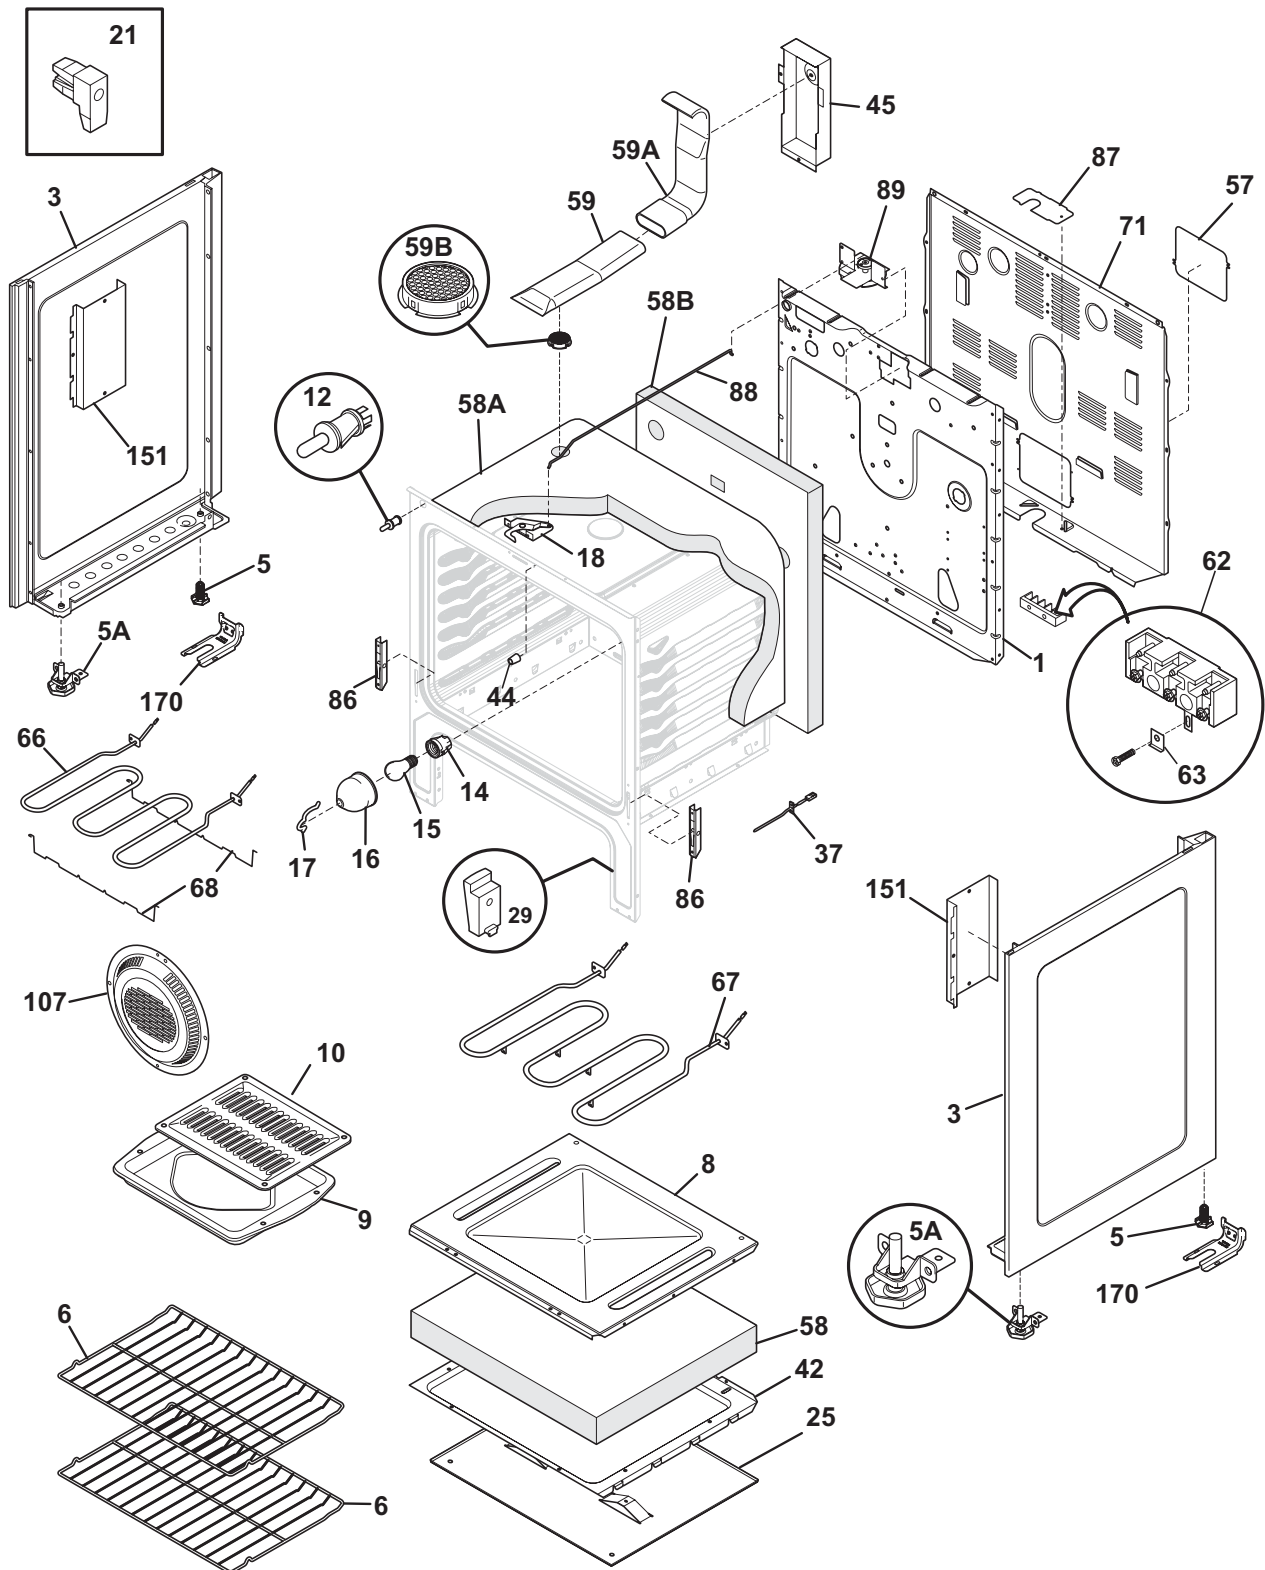

BODY

**NOTE: Oven Liner N/A
Ass. du four N/A**

T20V0212

BODY

Model Index: A FEF368G (FEF368GBA)
B FEF368G (FEF368GQA)
C FEF368G (FEF368GSA)

POS. NO	PART NO.		DESCRIPTION
1	316401800	A B C	Panel, main back
3	316400118	A - -	Panel, bodyside, black, RH
3	316400119	A - -	Panel, bodyside, black, LH
3	316400120	- B -	Panel, bodyside, bisque, RH
3	316400121	- B -	Panel, bodyside, bisque, LH
3	316400116	- - C	Panel, bodyside, white, RH
3	316400117	- - C	Panel, bodyside, white, LH
5	316272900	A B C	Screw, leveling, plastic, rear, (2)
5A	316498900	A B C	Leveling Leg Assy, metal, front, (2), bracket & leg
6	316496202	A B C	Rack, oven, (2)
8	316400601	A B C	Panel, oven bottom
9	316081900	A B C	Pan, broilerOPTIONAL ACCESSORY
10	316082000	A B C	Insert, broiler panOPTIONAL ACCESSORY
12	316445501	A B C	Switch, oven light, door frame
14	316116400	A B C	Receptacle, oven light
15	5303013071	A B C	Bulb/Lamp, light
16	08011086	A B C	Lens, oven light, glass
17	316087500	A B C	Retainer, lens
18 #	316405800	A B C	Latch Assembly, oven door
21	316408000	A B C	Clip, bodyside
25	316406200	A B C	Shield, heat, lower
29	316407301	A B C	Glide, drawer, front
37 #	316490000	A B C	Probe, oven temp
42	316407700	A B C	Shield, wool, lower
44	316246501	A B C	Spacer, oven door
45	316234100	A B C	Shield, wire, vent tube
57	316457800	A B C	Cover, access
58	316403800	A B C	Insulation, oven bottom
58A	316406600	A B C	Insulation, oven wrapper
58B	316406500	A B C	Insulation, oven back
59	316208201	A B C	Tube, oven vent, lower
59A	316208304	A B C	Tube, oven vent, upper
59B	316247300	A B C	Catalyst, oven vent, ceramic
62	5304409888	A B C	Terminal Block Kit
62*	316085600	A B C	Insulator
62*	316205500	A B C	Nut, hex flange, 3/8 10-32
63	316278800	A B C	Plate, grounding strap
66 #	316203200	A B C	Element, broil
67	316075103	A B C	Element, bake
68	316404000	A B C	Support, element, broil
71	316422304	A B C	Shield, rear wall
86	316441300	A B C	Receptacle, hinge
86*	316418901	A B C	Screw, trilobe, 10-32 x 5/16"
87	316081200	A B C	Bracket, cable mtg
88	316203500	A B C	Rod, auto latch
89 #	316464300	A B C	Motor-latch
151	316404600	A B C	Shield, bodyside
170	5303935180	A B C	Anti-tip Kit, w/bracket, screw