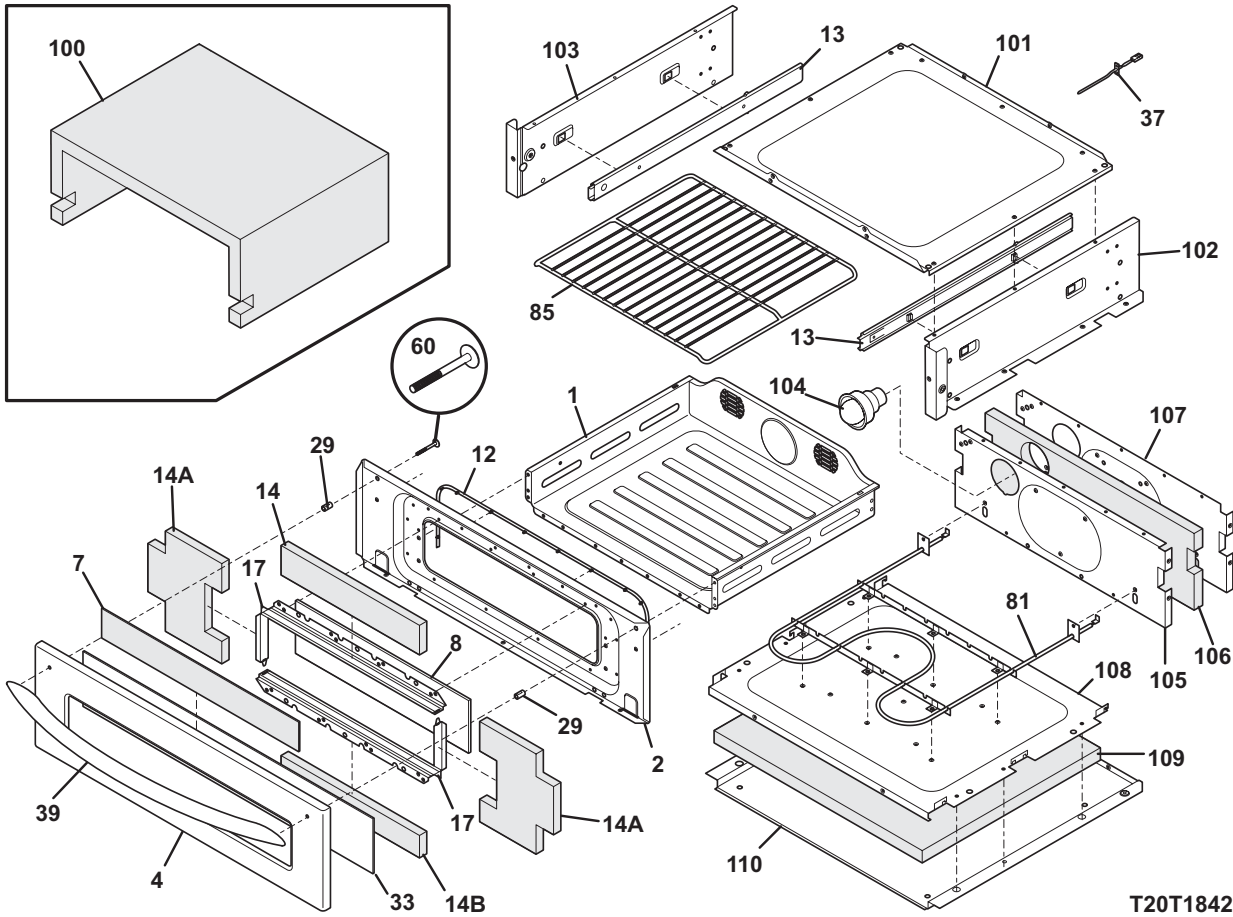

TOP/DRAWER

T20T1842

TOP/DRAWER

Model Index: A FEF368G (FEF368GBA)
B FEF368G (FEF368GQA)
C FEF368G (FEF368GSA)

POS. NO	PART NO.		DESCRIPTION
1	316408703	A B C	Drawer, utility
2	316403300	A B C	Liner, drawer
4	316403502	A - -	Panel, drawer front, black
4	316403503	- B -	Panel, drawer front, bisque
4	316403501	- - C	Panel, drawer front, white
7	316407400	A B C	Glide, drawer, rear
15 #	318178110	A B C	Element, surface, 6", 1200, (2), radiant
15A#	316418401	A B C	Element, dual, 9"6", surface, 1200W/1300W, radiant
15B#	316224201	A B C	Element, surface, 9", 2500W, radiant
16	316531902	A - -	Maintop, steel/glass, black
16	316531901	- B -	Maintop, steel/glass, bisque
16	316531900	- - C	Maintop, steel/glass, white
18	316436600	A B C	Hinge Bracket, maintop, (2)
26	316427600	A B C	Channel, element support, (2)
26A	316099202	A B C	Bracket, chassis support, rear
26B	316214200	A B C	Bracket, chassis support, front
52	316461700	A B C	Clip, element mtg
*	316466707	A B C	Harness-wiring, surface
*	316468100	A B C	Cleaner, smoothtop, w/sponge
*	316021105	A B C	Screw, hex head cup pt, 8-18 x 0.375, black
*	316021109	A B C	Screw, 8-18 x 0.5, chrome
*	316021110	A B C	Screw, 8-18 x 0.5, black
*	5308014215	A B C	Screw, 6-20 x 0.312