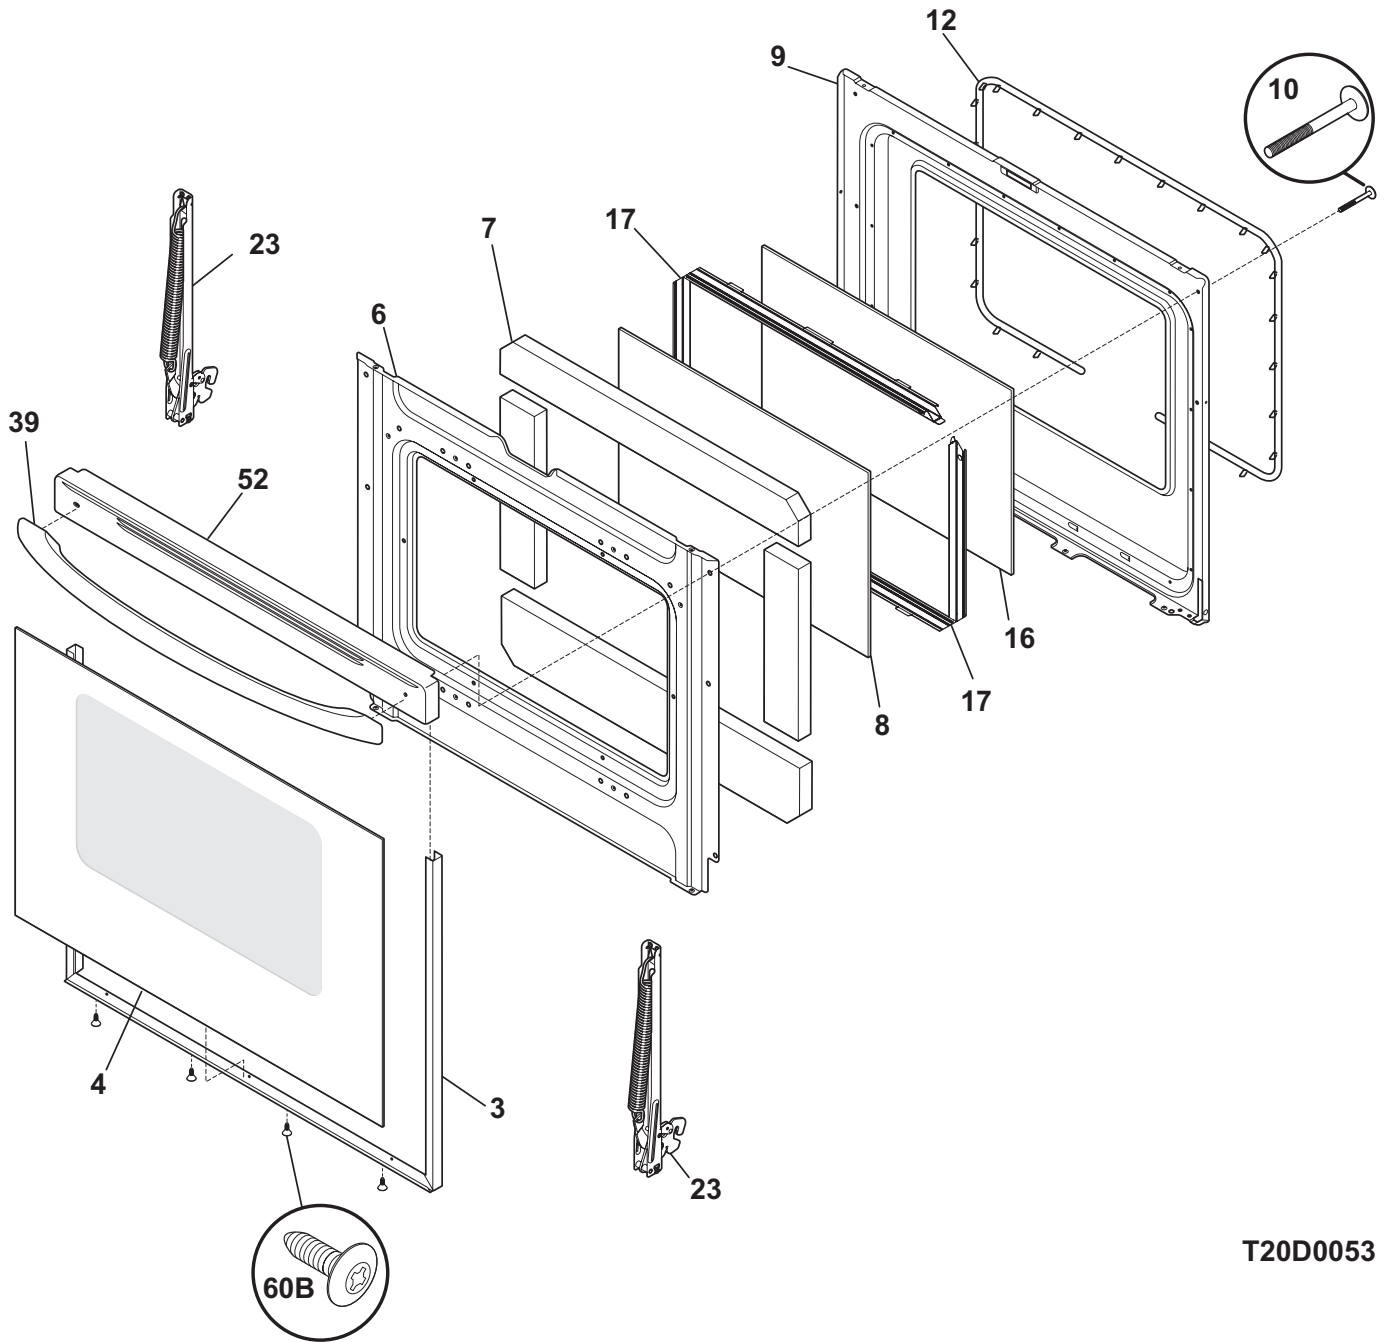

DOOR

T20D0053

DOOR

Model Index: A FEF368G (FEF368GBA)
B FEF368G (FEF368GQA)
C FEF368G (FEF368GSA)

POS. NO	PART NO.		DESCRIPTION
3	5303935245	A - -	Trim kit-door, 3 sided, black, w/tape
3	5303935244	- B -	Trim kit-door, 3 sided, bisque, w/tape
3	5303935243	- - C	Trim kit-door, 3 sided, white, w/tape
4	316406401	A - -	Glass, oven door, black, outer
4	316406402	- B -	Glass, oven door, bisque, outer
4	316406400	- - C	Glass, oven door, white, outer
6	316406307	A B C	Shield, wool
7	316405600	A B C	Insulation, oven door
8	316117500	A B C	Glass, oven door, heat barrier
9	316423701	A B C	Liner, oven door
10	316433300	A B C	Screw, 10-14 x 2.125", handle mtg.
10*	316008401	A B C	Washer, 3/4 OD x 1/4 ID, steel
12	316405000	A B C	Seal, oven door
16	316117501	A B C	Glass, oven door, inner
17	316402403	A B C	Spacer, door glass, (2)
23	316456303	A B C	Hinge, oven door, blue titan, (2)
23*	316418900	A B C	Screw, sims lp, #8-32 x 5/16", black
39	316270200	A - -	Handle, door, black
39	316270202	- B -	Handle, door, bisque
39	316270201	- - C	Handle, door, white
52	316468401	A - -	Cap, door trim, black
52	316468402	- B -	Cap, door trim, bisque
52	316468400	- - C	Cap, door trim, white
60B	316021110	A B C	Screw, 8-18 x 0.5, black
*	316433603	A B C	Label, anti-tip
*	316021109	A B C	Screw, 8-18 x 0.5, chrome
*	5303285179	A B C	Screw, wafer head, 8-32T x 0.500, black