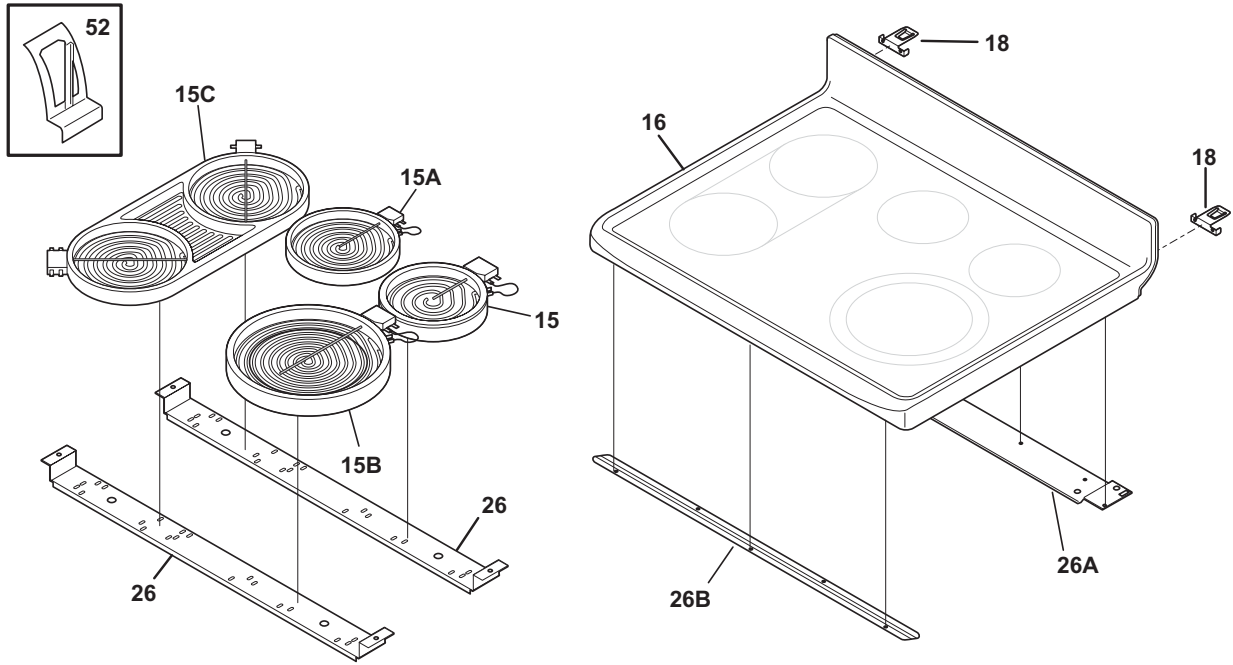

TOP/DRAWER

T20T1842

TOP/DRAWER

Model Index: A FEF368G (FEF368GBA)
B FEF368G (FEF368GQA)
C FEF368G (FEF368GSA)

POS. NO	PART NO.		DESCRIPTION
1	316408703	A B C	Drawer, utility
2	316403300	A B C	Liner, drawer
4	316403502	A - -	Panel, drawer front, black
4	316403503	- B -	Panel, drawer front, bisque
4	316403501	- - C	Panel, drawer front, white
7	316407400	A B C	Glide, drawer, rear
15 #	318178110	A B C	Element, surface, 6", 1200, (2), radiant
15A#	316418401	A B C	Element, dual, 9"6", surface, 1200W/1300W, radiant
15B#	316224201	A B C	Element, surface, 9", 2500W, radiant
16	316531902	A - -	Maintop, steel/glass, black
16	316531901	- B -	Maintop, steel/glass, bisque
16	316531900	- - C	Maintop, steel/glass, white
18	316436600	A B C	Hinge Bracket, maintop, (2)
26	316427600	A B C	Channel, element support, (2)
26A	316099202	A B C	Bracket, chassis support, rear
26B	316214200	A B C	Bracket, chassis support, front
52	316461700	A B C	Clip, element mtg
*	316466707	A B C	Harness-wiring, surface
*	316468100	A B C	Cleaner, smoothtop, w/sponge
*	316021105	A B C	Screw, hex head cup pt, 8-18 x 0.375, black
*	316021109	A B C	Screw, 8-18 x 0.5, chrome
*	316021110	A B C	Screw, 8-18 x 0.5, black
*	5308014215	A B C	Screw, 6-20 x 0.312