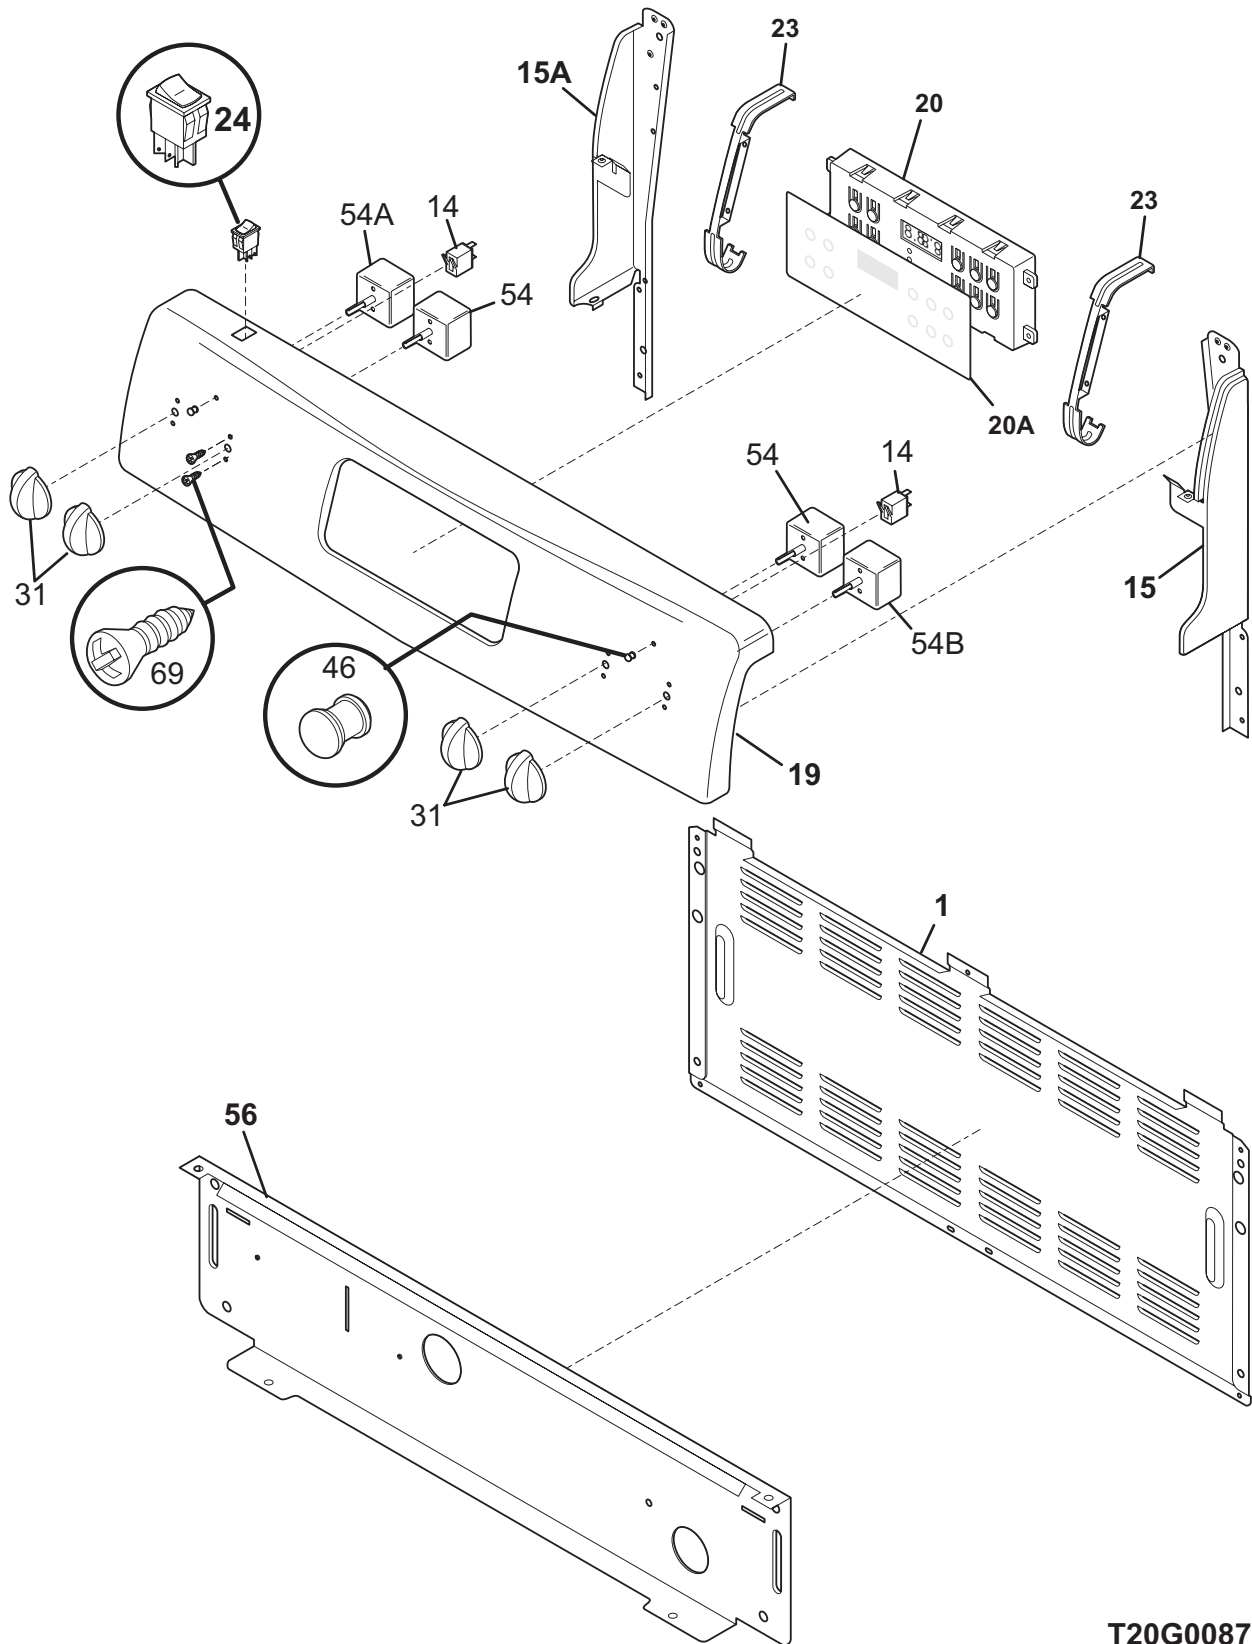

BACKGUARD

T20G0087

BACKGUARD

Model Index: A FEF368G (FEF368GBA)
B FEF368G (FEF368GQA)
C FEF368G (FEF368GSA)

POS. NO	PART NO.		DESCRIPTION
1	316416100	A B C	Shield, backguard, rear wall
14	316022500	A B C	Light/Lamp, indicator, 125 V
15	316411405	A - -	Support, backguard, black, RH
15	316411407	- B -	Support, backguard, bisque, RH
15	316411403	- - C	Support, backguard, white, RH
15A	316411404	A - -	Support, backguard, black, LH
15A	316411406	- B -	Support, backguard, bisque, LH
15A	316411402	- - C	Support, backguard, white, LH
19	316445276	A - -	Panel-backguard, black
19	316445275	- B -	Panel-backguard, bisque
19	316445280	- - C	Panel-backguard, white
20 #	316418200	A B C	Clock/Timer, electronic, ES300
20A	316419103	A - -	Overlay, clock, black, ES300
20A	316419105	- B -	Overlay, clock, bisque, ES300
20A	316419104	- - C	Overlay, clock, white, ES300
23	316441600	A B C	Bracket-clock mtg, black
24 #	316448700	A - -	Switch, rocker, black, oven light
24 #	316448702	- B -	Switch, rocker, bisque, oven light
24 #	316448701	- - C	Switch, rocker, white, oven light
31	316223002	A - -	Knob, control, black
31	316223003	- B -	Knob, control, bisque
31	316223000	- - C	Knob, control, white
46	316437800	A B C	Lens-light/lamp, indicator, clear
54 #	316436000	A B C	Switch, infinite, small element
54A#	316436001	A B C	Switch, infinite, large element
54B#	316238200	A B C	Switch, infinite, dual element
56	316234013	A - -	Shield, backguard, black, inner
56	316234014	- B -	Shield, backguard, bisque, inner
56	316234012	- - C	Shield, backguard, white, inner
69	5303288565	A B C	Screw, truss sqdr, 8-32 x 3/16, switch mtg
*	316021105	A B C	Screw, hex head cup pt, 8-18 x 0.375, black
*	316021109	A B C	Screw, 8-18 x 0.5, chrome
*	316021110	A B C	Screw, 8-18 x 0.5, black