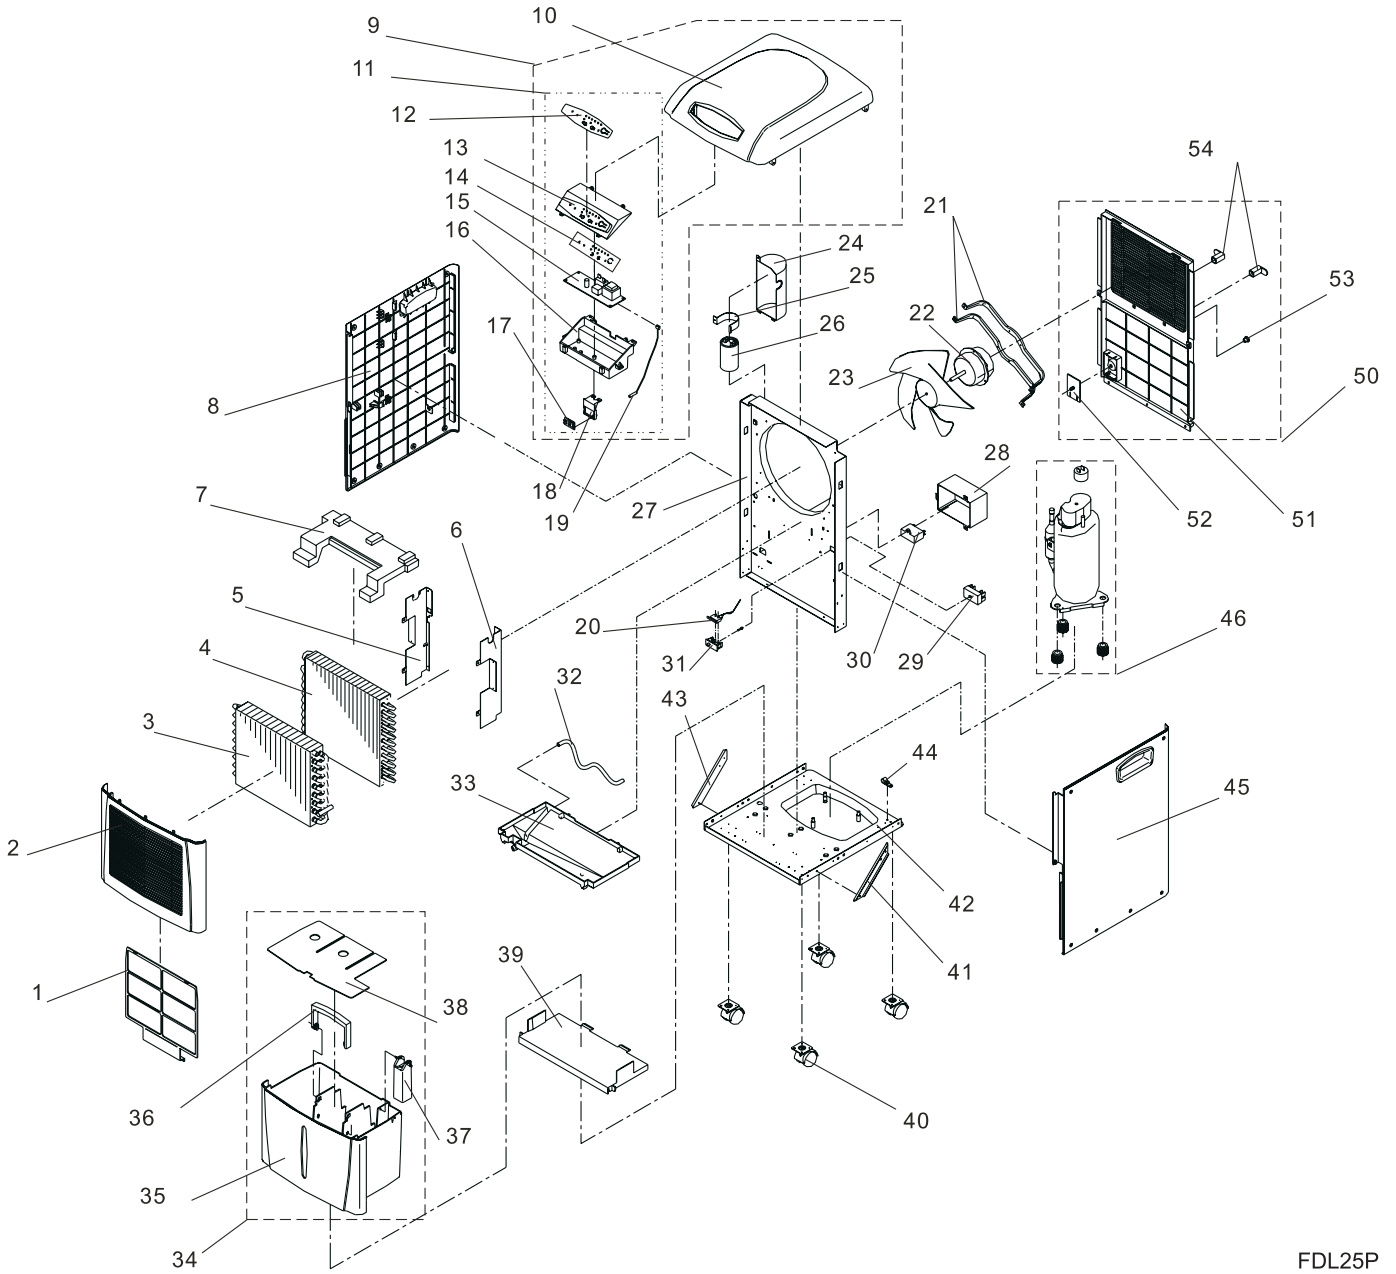

RECOMMENDED SPARE PARTS

FDL25P

RECOMMENDED SPARE PARTS

		<i>Model Index:</i>		
		A FDL25P (FDL25P11)		
		B FDL25P (FDL25P12)		
POS. NO	PART NO.			DESCRIPTION
1	5304447105	A	B	Filter, air
2	5304447106	A	B	FRONT PANEL ASSEMBLY
3	5304447107	A	B	Evaporator
4	5304447108	A	B	CONDENSER-AIR COOL, REC.
5	5304447109	A	B	LEFT CONNECTION BOARD
6	5304447110	A	B	RIGHT CONNECTION BOARD
7	5304447111	A	B	SEAL, COND/EVAP COIL, FOAM
8	5304447237	A	B	Panel-left side
9	5304447238	A	B	COVER/TOP CAP ASSEMBLY
10	5304447239	A	B	COVER/TOP CAP
11	5304447240	A	B	MAIN CONTROL ASSEMBLY
12	5304447241	A	B	Overlay-control
13	5304447242	A	B	COVER-CONTROL BOX, E-PART BOX
14	5304447243	A	B	Display Board
15	5304447244	A	B	MAIN CONTROL BOARD
16	5304447245	A	B	CONTROL BOX, E-PART BOX COVER
17	5304447246	A	B	HUMIDITY SENSOR
18	5304447247	A	B	BRACKET, HUMIDITY SENSOR
19	5304447248	A	B	EVAPORATOR PIPE TEMP SENSOR
20	5304447249	A	B	WATER DEPTH SWITCH, OVERFLOW
21	5304447250	A	B	Bracket-fan motor
22	5304447251	A	-	FAN MOTOR
22	5304447278	-	B	FAN MOTOR
23	5304447252	A	B	Blade-fan
27	5304447253	A	B	Shroud-condenser
28	5304447254	A	B	FAN MOTOR CAPACITOR BOX
29	5304447255	A	B	TERMINAL-ELECTRIC
30	5304447256	A	B	FAN MOTOR CAPACITOR
31	5304447257	A	B	WATER DEPTH SWITCH BRACKET
32	5304447258	A	B	DRAIN TUBE
33	5304447259	A	B	TRAY-DRIP, WATER COLLECTOR
34	5304447260	A	B	WATER TANK ASSEMBLY
35	5304447261	A	B	Water Tank
36	5304447262	A	B	TANK HANDLE
37	5304447263	A	B	FLOAT, WATER DEPTH SWITCH PIN
38	5304447264	A	B	WATER TANK COVER
39	5304447265	A	B	WATER TANK BASE
40	5304447266	A	B	Caster
41	5304447267	A	B	SUPPORTING BAR 1
42	5304447268	A	B	Base
43	5304447269	A	B	SUPPORTING BAR II
44	5304447270	A	B	POWER CORD CLAMP
45	5304447271	A	B	Panel-side
46	5304447272	A	B	Compressor Assembly
50	5304447273	A	B	REAR PANEL ASSEMBLY
51	5304447274	A	B	REAR PANEL
52	5304447275	A	B	WATER DRAIN BRACKET
53	5304447276	A	B	DRAIN PLUG
54	5304447277	A	B	HOLDER, POWER CORD BOBBIN
*	5304448416	A	B	Power Cord