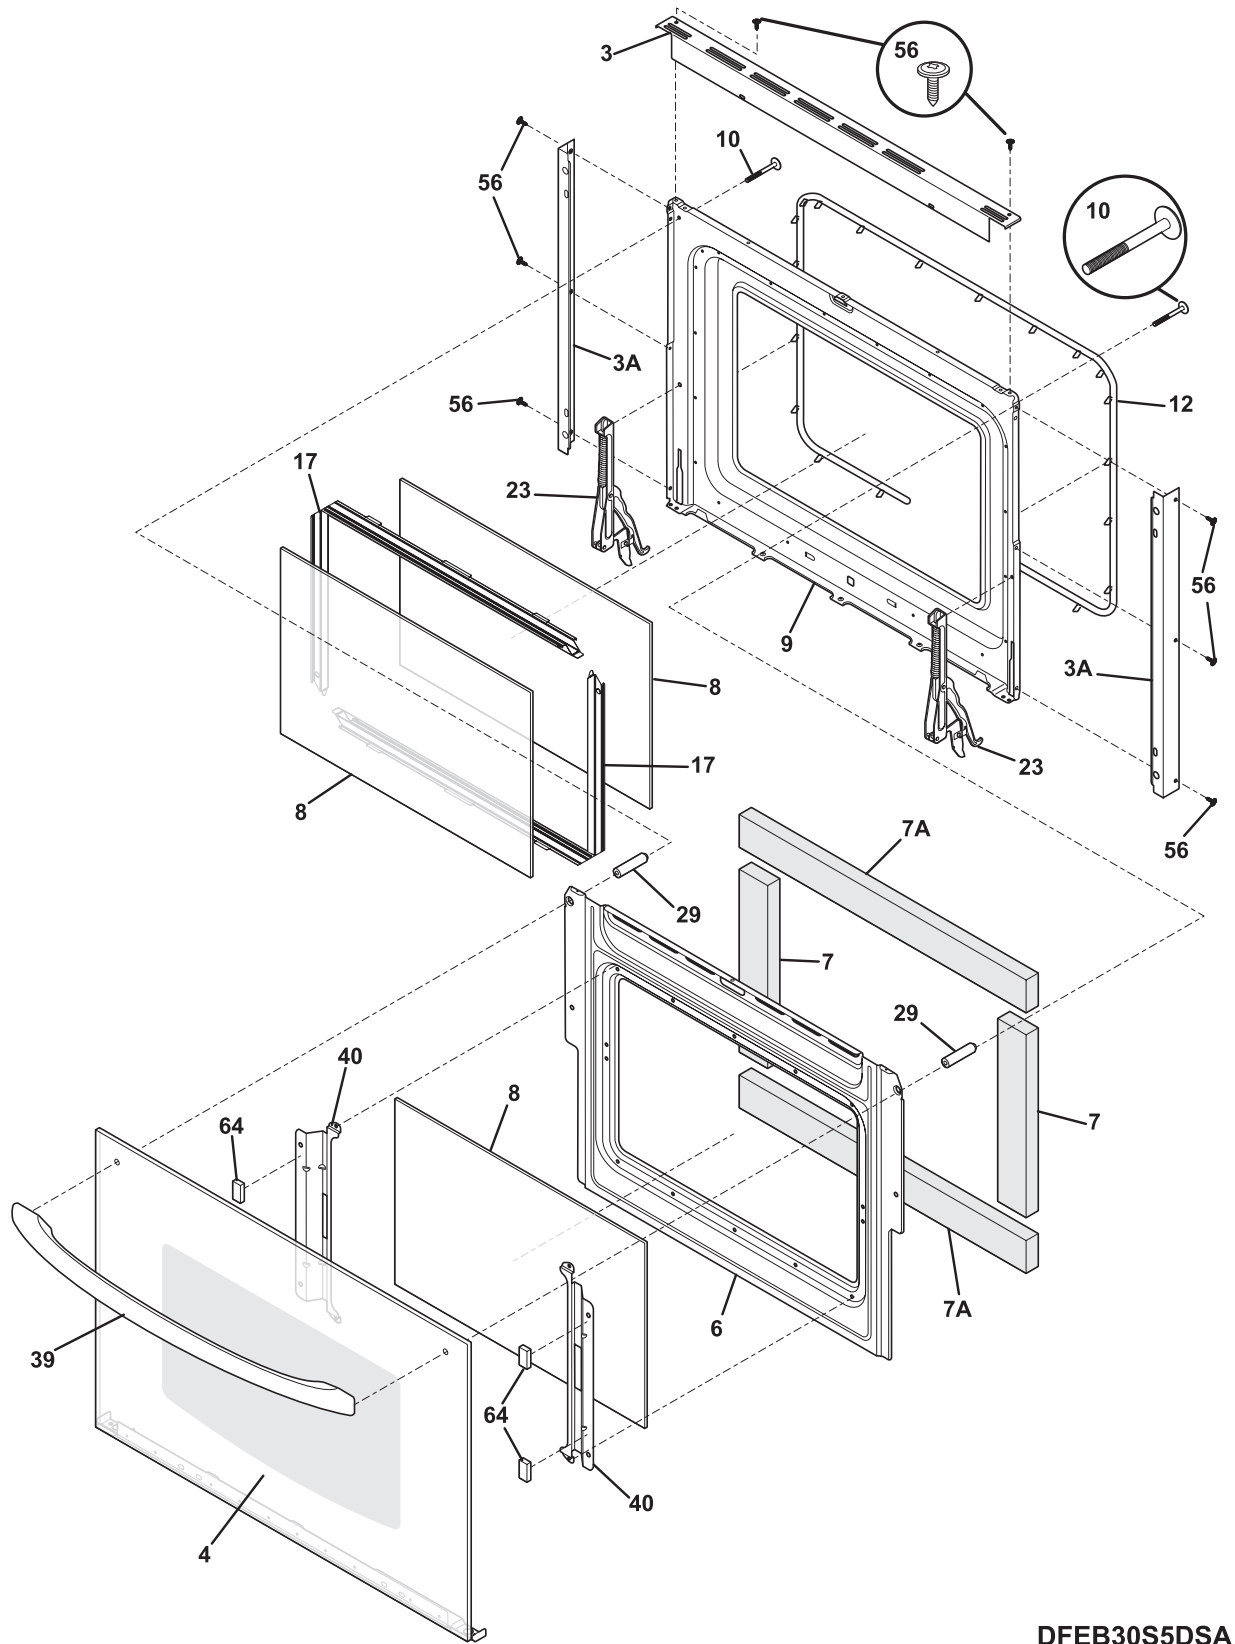

DOOR

DFEB30S5DSA

DOOR

Model Index: A FEB30S5D (FEB30S5DSA)
B FEB30S5D (FEB30S5DBA)

POS. NO	PART NO.		DESCRIPTION
3	318260201	A B	Trim, oven door, black, upper
3A	318260401	A B	Trim, oven door, side, (2)
4	318261301	A -	Glass Assy., oven door, white, outer, w/ trim
4	318261300	- B	Glass Assy., oven door, black, outer, w/ trim
6	318260500	A B	Baffle, door
7	318133792	A B	Insulation, oven door
7A	318133797	A B	Insulation, oven door, cavity
8	316117500	A B	Glass, oven door, heat barrier
9	318259601	A B	Liner, oven door
10	5304416408	A B	Screw, 10-24 x 1.750, handle mtg
12	318053120	A B	Seal, oven door
17	316402403	A B	Spacer, door glass, (2)
23	5303310828	A B	Hinge, oven door, (2)
29	318014402	A B	Spacer, door
39	316203001	A -	Handle, door, white
39	318231200	- B	Handle, black
40	318242700	A B	Bracket, glass holder, (2)
56	5304436875	A B	Screw, 8-18 X 1/2, black
64	318165800	A B	Spacer, (4)
*	08016432	A B	Screw, truss head, 8-18 x 0.375
*	5303211311	A B	Screw, 8 x 0.500
*	5303300265	A B	Screw, 8-18 x 0.500, chrome, (3)
*	5303323277	A B	Screw (8-18X13/32)