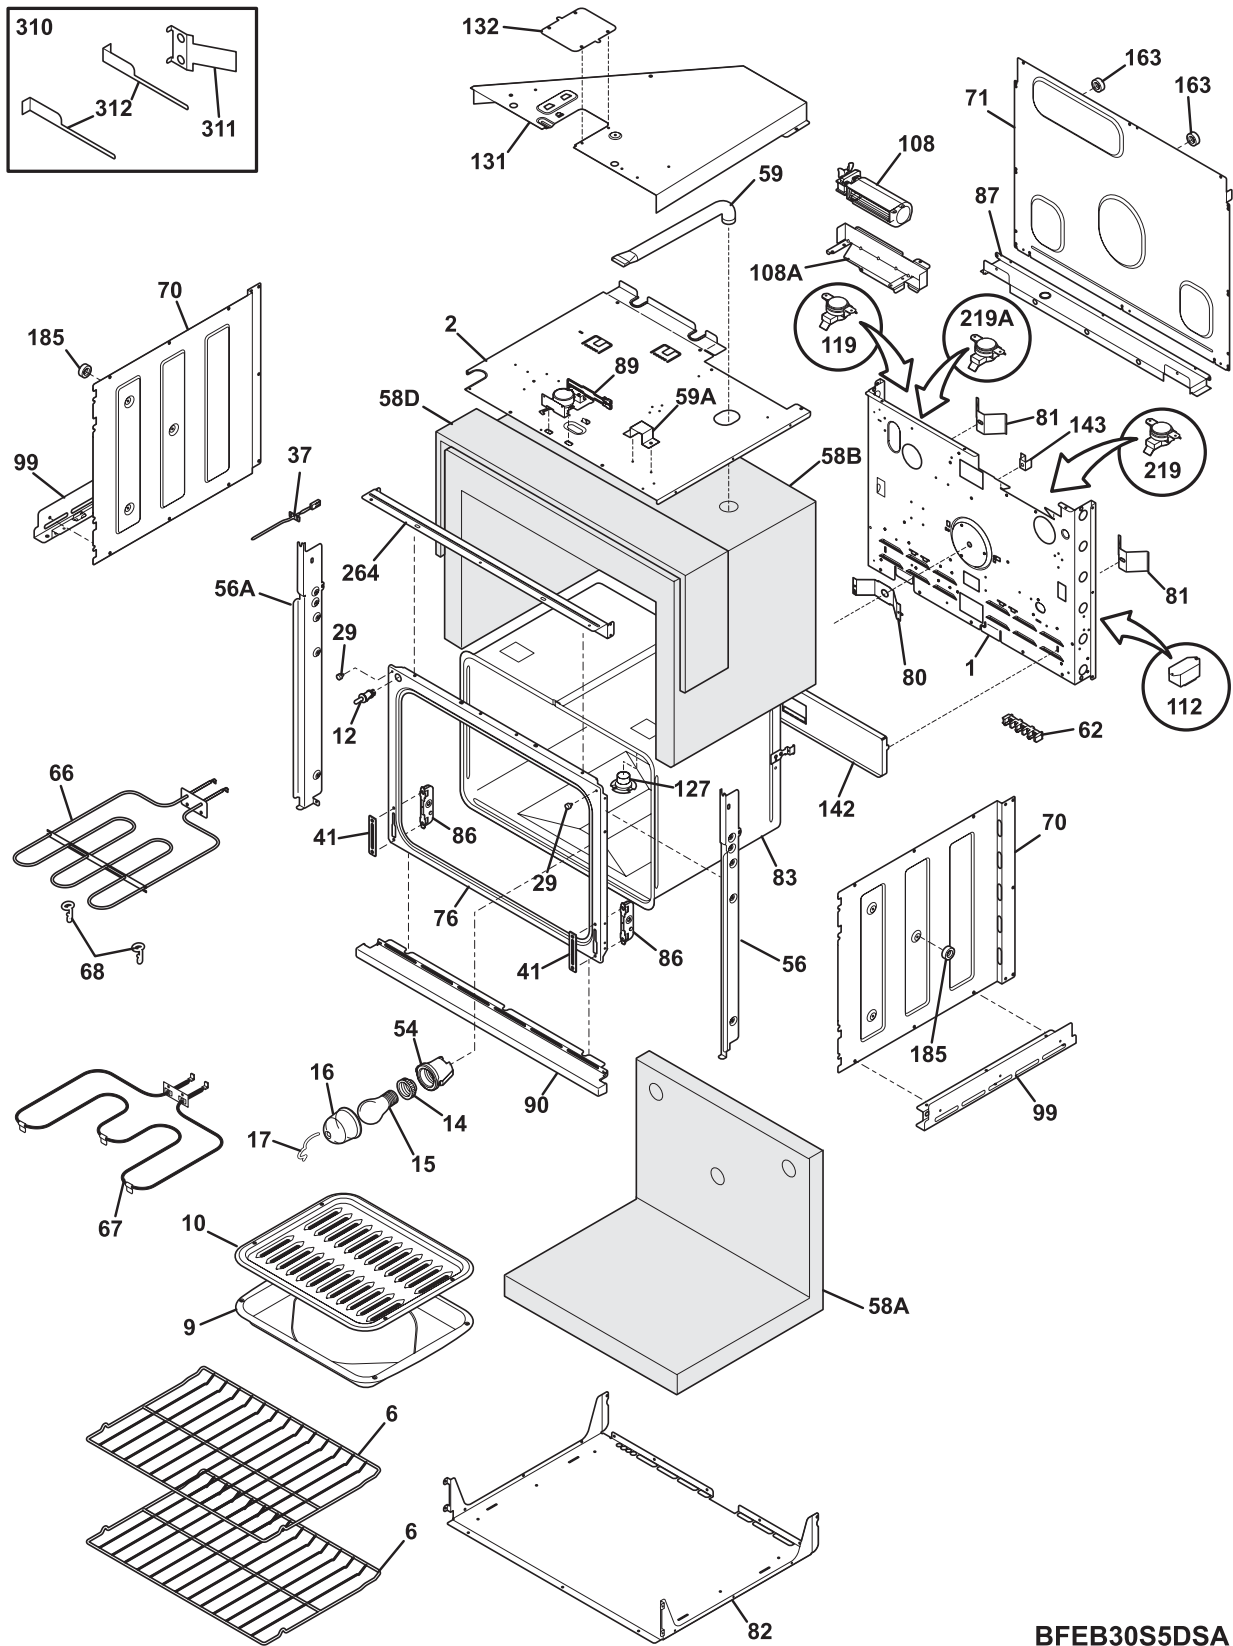

BODY

BFEB30S5DSA

BODY

Model Index: A FEB30S5D (FEB30S5DSA)
B FEB30S5D (FEB30S5DBA)

POS. NO	PART NO.		DESCRIPTION
1	318259200	A B	Back, main
2	318258900	A B	Shield, insulation, upper
6	318262502	A B	Rack, oven
9	5303317977	A B	Pan, broiler
10	5303317976	A B	Insert, broiler pan
12 #	318089917	A B	Switch, light
*	3015722	A B	Clip, wire retainer
14	318224000	A B	Receptacle, oven light
14*	318268099	A B	Insulation, oven light
15	5303013071	A B	Bulb/Lamp, oven light
16	3201911	A B	Cover, oven light, glass
17	5304400195	A B	Retainer, light cover
29	318147411	A B	Bumper, door, (2)
37 #	316217002	A B	Probe, oven temp
41	5303310526	A B	Cover, hinge cutout
54	318222400	A B	Housing, oven light
56	318259902	A -	Trim, side filler, white, RH
56	318259904	- B	Trim, side filler, black, RH
56A	318259903	A -	Trim, side filler, white, LH
56A	318259905	- B	Trim, side filler, black, LH
58A	318133791	A B	Insulation, oven wrapper, back/bottom
58B	318133790	A B	Insulation, oven wrapper, top/sides
58D	318133793	A B	Insulation, 1/2" thick, 43 x 9.5
59	318072560	A B	Duct, oven vent
59A	318261600	A B	Bracket, vent tube
62	316056000	A B	Terminal Block
62*	5303323144	A B	Nut, 10-32
66 #	318255600	A B	Element, broil, 2750W
67 #	318255401	A B	Element, bake, 3400W
68	5304403015	A B	Support, element hanger
70	318259100	A B	Shield, insulation, sides, (2)
71	318260004	A B	Panel, rear box
76	318056217	A B	Front, oven
80	5303320846	A B	Plate, oven mtg
81	318192400	A B	Spring, oven
82	318258700	A B	Shield, insulation, lower
83	318261403	A B	Liner, oven assy
86	5303310524	A B	Receptacle, hinge
87	318260602	A B	Bracket, cable mtg.
89#	318261200	A B	Motor, latch assy
90	318259700	A -	Trim, oven front, white, bottom
90	318259701	- B	Trim, oven front, black, bottom
99	318256200	A B	Bracket, side, bottom, (2)
108#	318073018	A B	Motor, blower
*	08016432	A B	Screw, truss head, 8-18 x 0.375
108A	318251300	A B	Bracket, fan support
112#	318112701	A B	Relay
119#	318004900	A B	Switch, thermal
127	5303310542	A B	Adapter, vent tube, with converter