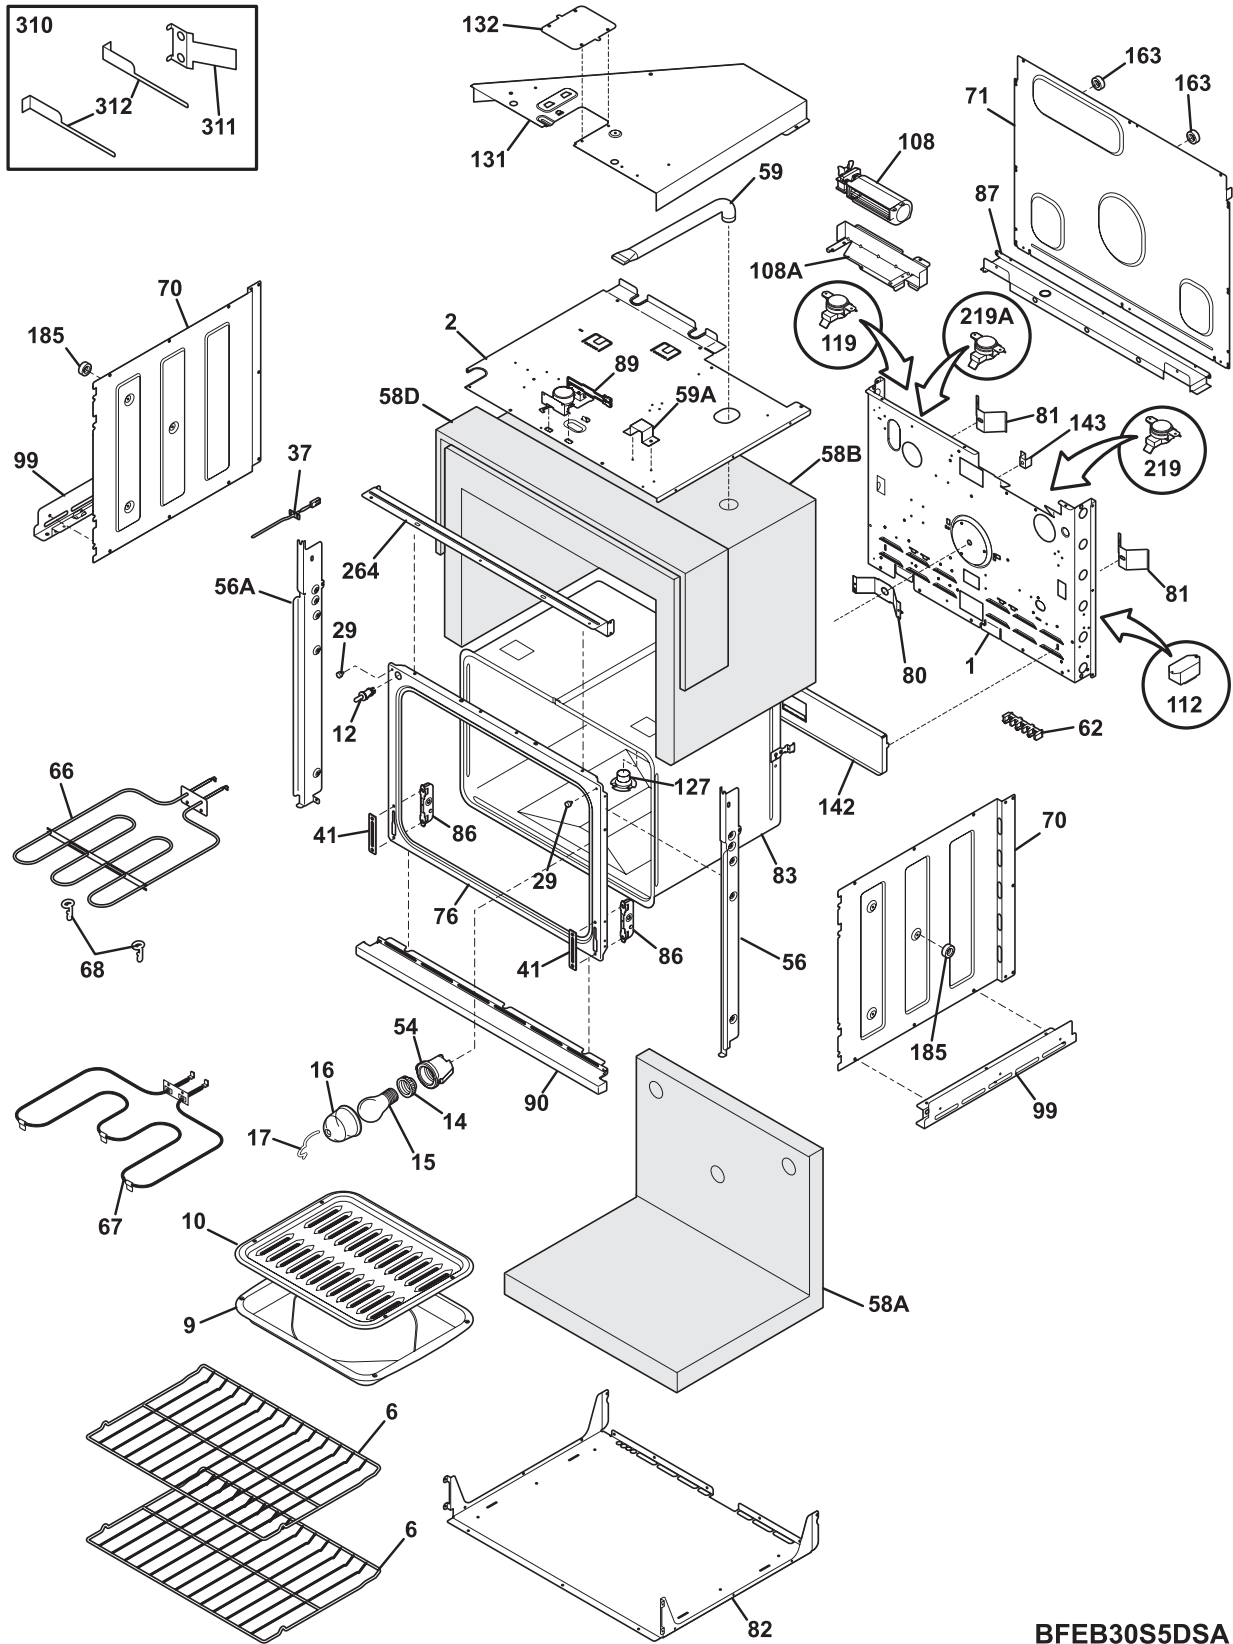

BODY

BFEB30S5DSA

BODY

Model Index: A FEB30S5D (FEB30S5DSA)
B FEB30S5D (FEB30S5DBA)

POS. NO	PART NO.		DESCRIPTION
131	318272900	A B	Box, vent
132	318003000	A B	Plate, shield
142	318123910	A B	Deflector
*	5303324184	A B	Screw, 8-18 x 5/16, black, (4)
143	318172904	A B	Support, wire/glass
163	318014111	A B	Spacer
185	318014700	A B	Spacer, oven shield, (4)
219#	318003606	A B	Thermostat, safety
219A	318003613	A B	Thermostat, safety
264	318257701	A B	Trim, oven, black, front
310	5304440067	A B	Cabinet Mounting Kit
311	318246010	A B	Bracket, cabinet mtg, (2)
311*	5304438005	A B	Screw, 6 x 1, black
312	318246702	A B	Tool, cabinet bracket, RH
312	318246703	A B	Tool, cabinet bracket, LH
* #	318078542	A B	Box & wires assy
*	318231719	A B	Harness, wiring, main
*	3201861	A B	Screw, 6 x 0.375, (4)
*	5303211311	A B	Screw, 8 x 0.500
*	5303323136	A B	Screw ground
*	5303323139	A B	Screw, 10-24 x 0.906
*	5303323277	A B	Screw (8-18X13/32)
*	5304436875	A B	Screw, 8-18 X 1/2, black