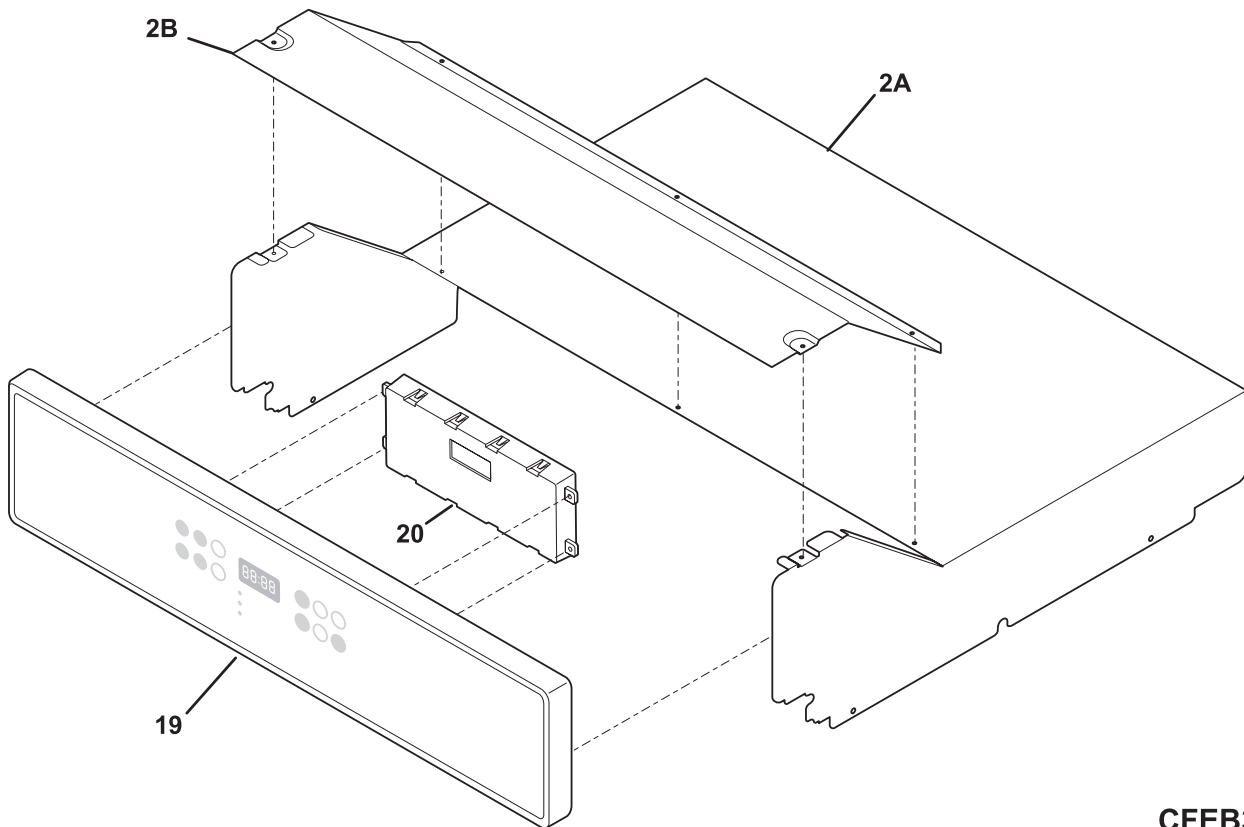

Frigidaire

Factory Parts Catalog

Product No.	FEB30S5DBA	FEB30S5DSA
	38254331E4061	38254331E4011
Series	30" single	30" single
Color	black	white
Market	North America	North America
Wiring Diagram	318046227	318046227
Owner's Guide	318200924	318200924
Installation Instructions	316201514	316201514
Service Data Sheet	316047413	316047413
Timer Guide	318200189	318200189

CONTROL PANEL

CFEB30S5DSA

CONTROL PANEL

Model Index: A FEB30S5D (FEB30S5DSA)
 B FEB30S5D (FEB30S5DBA)

POS. NO	PART NO.		DESCRIPTION
2A	318257300	A B	Shield, oven top
2B	318260100	A B	Cover, box
19	318274600	A -	Control Panel Assembly, glass, white, w/ touch pad
19	318274601	- B	Control Panel Assembly, glass, black, w/ touch pad
20 #	316418522	A B	Clock/Timer, electronic, ES350W1
*	316021107	A B	Screw, hex head, 8-32, silver
*	5303211311	A B	Screw, 8 x 0.500