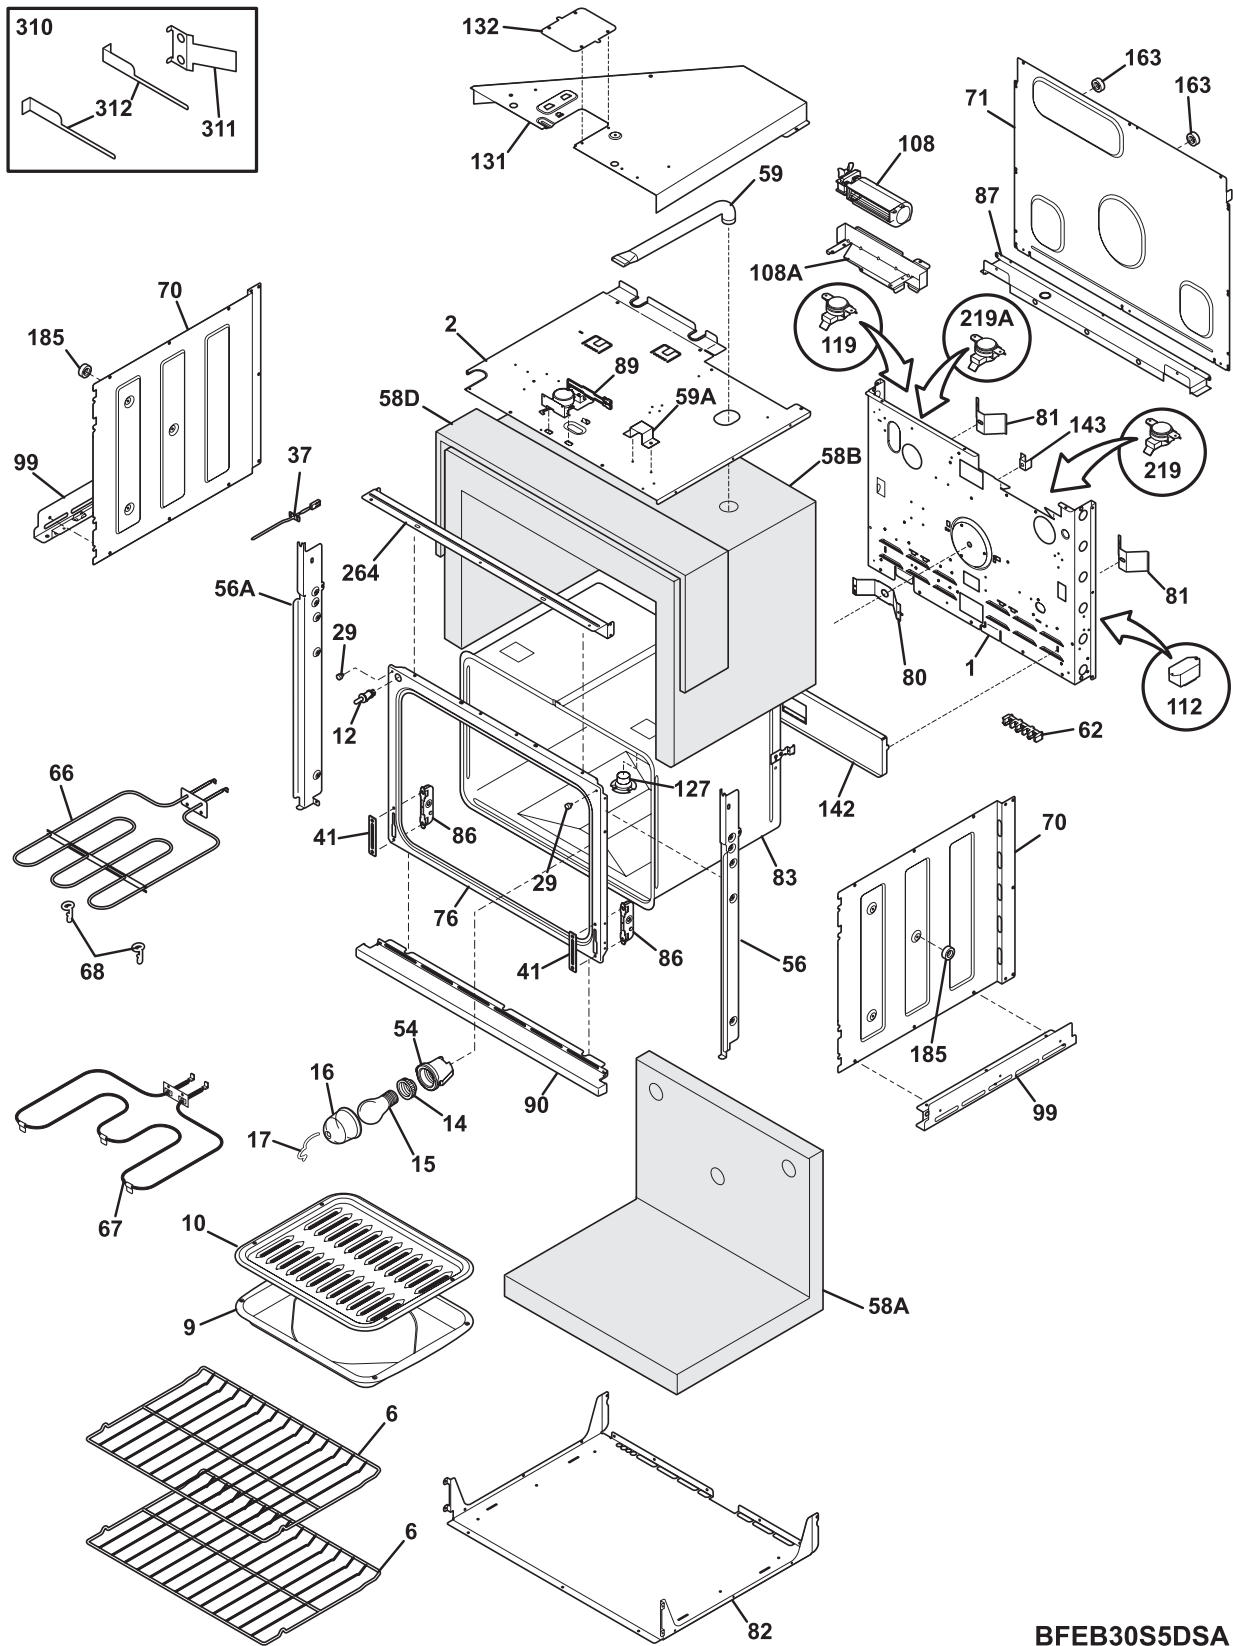

BODY

Model Index: A FEB30S5E (FEB30S5EQA)
B FEB30S5E (FEB30S5EQB)

POS. NO	PART NO.		DESCRIPTION
1	318259200	A B	Back, main
2	318258900	A B	Shield, insulation, upper
6	318262502	A B	Rack, oven
9	5303317977	A B	Pan, broiler
10	5303317976	A B	Insert, broiler pan
12 #	318089917	A B	Switch, light
14	318224000	A B	Receptacle, oven light
14*	318268099	A B	Insulation, oven light
15	5303013071	A B	Bulb/Lamp, oven light
16	3201911	A B	Cover, oven light, glass
17	5304400195	A B	Retainer, light cover
29	318147411	A B	Bumper, (2)
37 #	316217002	A B	Probe, oven temp
41	5303310526	A B	Cover, hinge cutout
54	318222400	A B	Housing, oven light
56	318259906	A B	Trim, side filler, bisque, RH
56A	318259907	A B	Trim, side filler, bisque, LH
58A	318285055	A B	Insulation, oven wrapper
58B	318285056	A B	Insulation, oven back
58D	318285058	A B	Insulation, 1/2" thick, 43 x 9.5
59	318072560	A B	Duct, oven vent
59A	318261600	A B	Bracket, vent tube
62	316056000	A B	Terminal Block
62*	5303323144	A B	Nut, 10-32
66 #	318255600	A B	Element, broil, 2750W
67 #	318255401	A B	Element, bake, 3400W
68	5304403015	A B	Support, hanger, (2), broil element
70	318259100	A B	Shield, insulation, sides, (2)
71	318260004	A B	Panel, rear box
76	318056217	A B	Front, oven
80	5303320846	A B	Plate, oven mtg
81	318192400	A B	Spring, oven
82	318258700	A -	Shield, insulation, lower
82	318258707	- B	Shield, insulation, lower
83	318261403	A B	Liner, oven assy
86	5303310524	A B	Receptacle, hinge
87	318260600	A B	Bracket, cable mtg.
89 #	318261201	A -	Motor, latch assy
89 #	318261202	- B	Motor, latch assy
90	318259702	A B	Trim, oven front, bisque, bottom
99	318256200	A B	Bracket, side, bottom, (2)
108#	318073018	A B	Motor, blower
*	08016432	A B	Screw, truss head, 8-18 x 0.375
108A	318251300	A B	Bracket, fan support
112#	318112701	A B	Relay
119#	318004900	A B	Switch, thermal
127	318317100	A B	Adapter Assembly, vent tube, w/converter
131	318272900	A B	Box, vent
132	318003000	A B	Plate, shield

BODY

BFEB30S5DSA