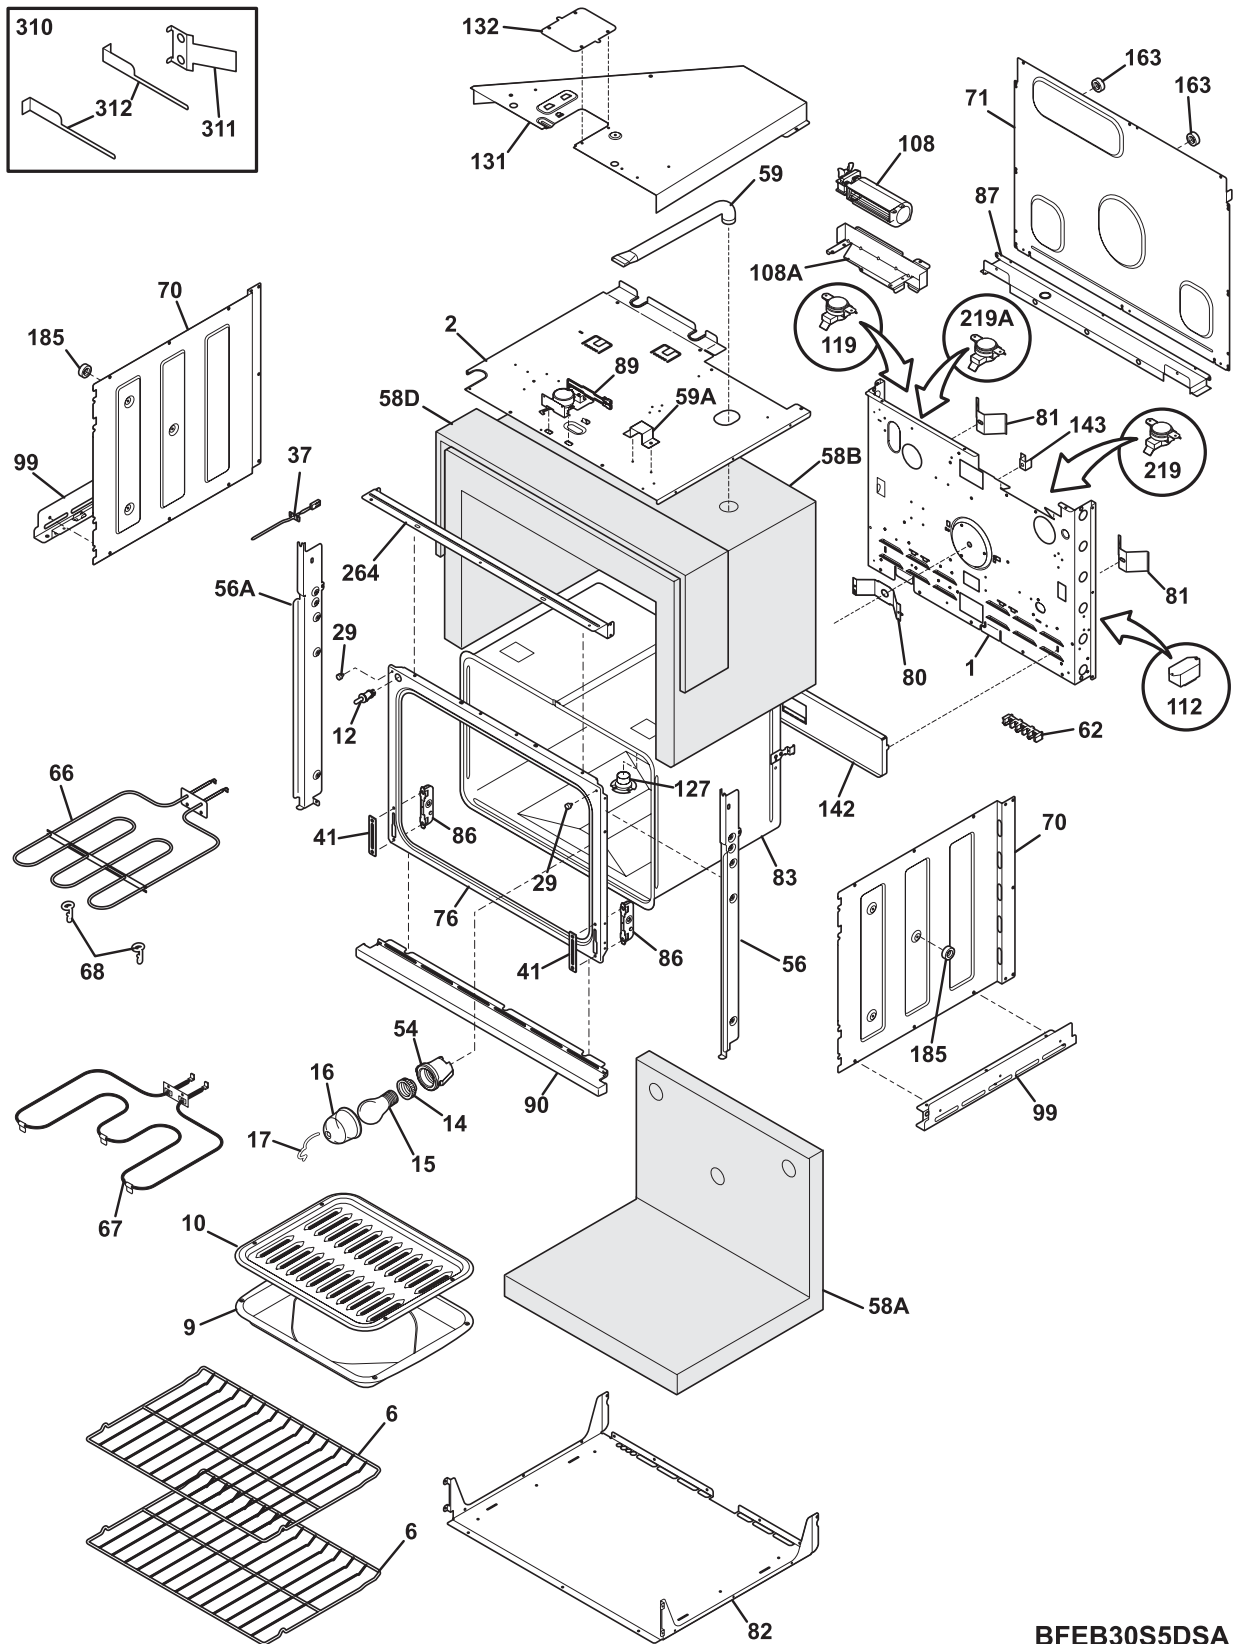

BODY

BFEB30S5DSA

BODY

Model Index: A FEB30S5E (FEB30S5EQA)
B FEB30S5E (FEB30S5EQB)

POS. NO	PART NO.		DESCRIPTION
1	318259200	A B	Back, main
2	318258900	A B	Shield, insulation, upper
6	318262502	A B	Rack, oven
9	5303317977	A B	Pan, broiler
10	5303317976	A B	Insert, broiler pan
12 #	318089917	A B	Switch, light
14	318224000	A B	Receptacle, oven light
14*	318268099	A B	Insulation, oven light
15	5303013071	A B	Bulb/Lamp, oven light
16	3201911	A B	Cover, oven light, glass
17	5304400195	A B	Retainer, light cover
29	318147411	A B	Bumper, (2)
37 #	316217002	A B	Probe, oven temp
41	5303310526	A B	Cover, hinge cutout
54	318222400	A B	Housing, oven light
56	318259906	A B	Trim, side filler, bisque, RH
56A	318259907	A B	Trim, side filler, bisque, LH
58A	318285055	A B	Insulation, oven wrapper
58B	318285056	A B	Insulation, oven back
58D	318285058	A B	Insulation, 1/2" thick, 43 x 9.5
59	318072560	A B	Duct, oven vent
59A	318261600	A B	Bracket, vent tube
62	316056000	A B	Terminal Block
62*	5303323144	A B	Nut, 10-32
66 #	318255600	A B	Element, broil, 2750W
67 #	318255401	A B	Element, bake, 3400W
68	5304403015	A B	Support, hanger, (2), broil element
70	318259100	A B	Shield, insulation, sides, (2)
71	318260004	A B	Panel, rear box
76	318056217	A B	Front, oven
80	5303320846	A B	Plate, oven mtg
81	318192400	A B	Spring, oven
82	318258700	A -	Shield, insulation, lower
82	318258707	- B	Shield, insulation, lower
83	318261403	A B	Liner, oven assy
86	5303310524	A B	Receptacle, hinge
87	318260600	A B	Bracket, cable mtg.
89 #	318261201	A -	Motor, latch assy
89 #	318261202	- B	Motor, latch assy
90	318259702	A B	Trim, oven front, bisque, bottom
99	318256200	A B	Bracket, side, bottom, (2)
108#	318073018	A B	Motor, blower
*	08016432	A B	Screw, truss head, 8-18 x 0.375
108A	318251300	A B	Bracket, fan support
112#	318112701	A B	Relay
119#	318004900	A B	Switch, thermal
127	318317100	A B	Adapter Assembly, vent tube, w/converter
131	318272900	A B	Box, vent
132	318003000	A B	Plate, shield