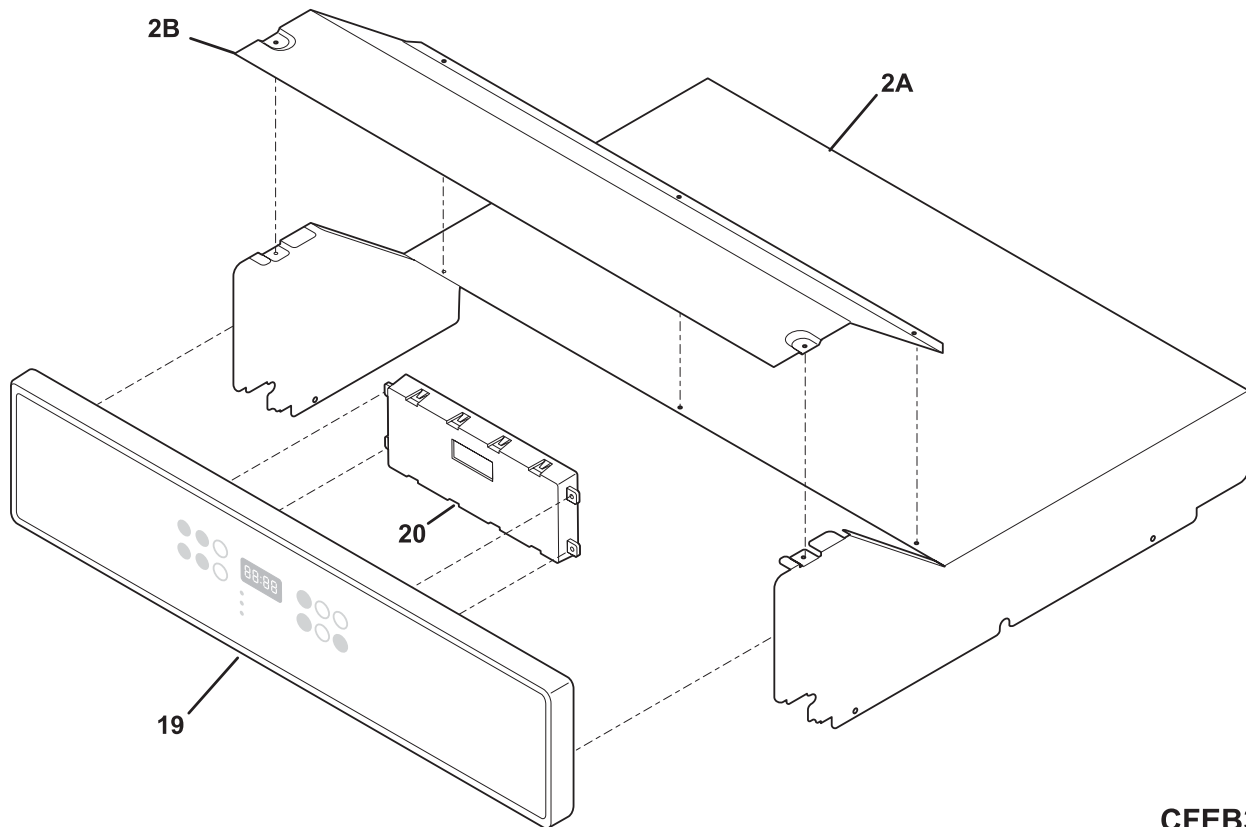

Copyright © 2005 Electrolux Home Products, Inc.
All rights reserved.

CONTROL PANEL

CFEB30S5DSA

CONTROL PANEL

Model Index: A FEB30S5E (FEB30S5EQA)
 B FEB30S5E (FEB30S5EQB)

POS. NO	PART NO.		DESCRIPTION
2A	318257300	A B	Shield, oven top
2B	318260100	A B	Cover, box
19	318274602	A B	Control Panel Assembly, glass, bisque, w/touch pad
20 #	316418522	A B	Clock/Timer, electronic, ES350W1
*	316021107	A B	Screw, hex head, 8-32, silver
*	5303211311	A B	Screw, 8 x 0.500