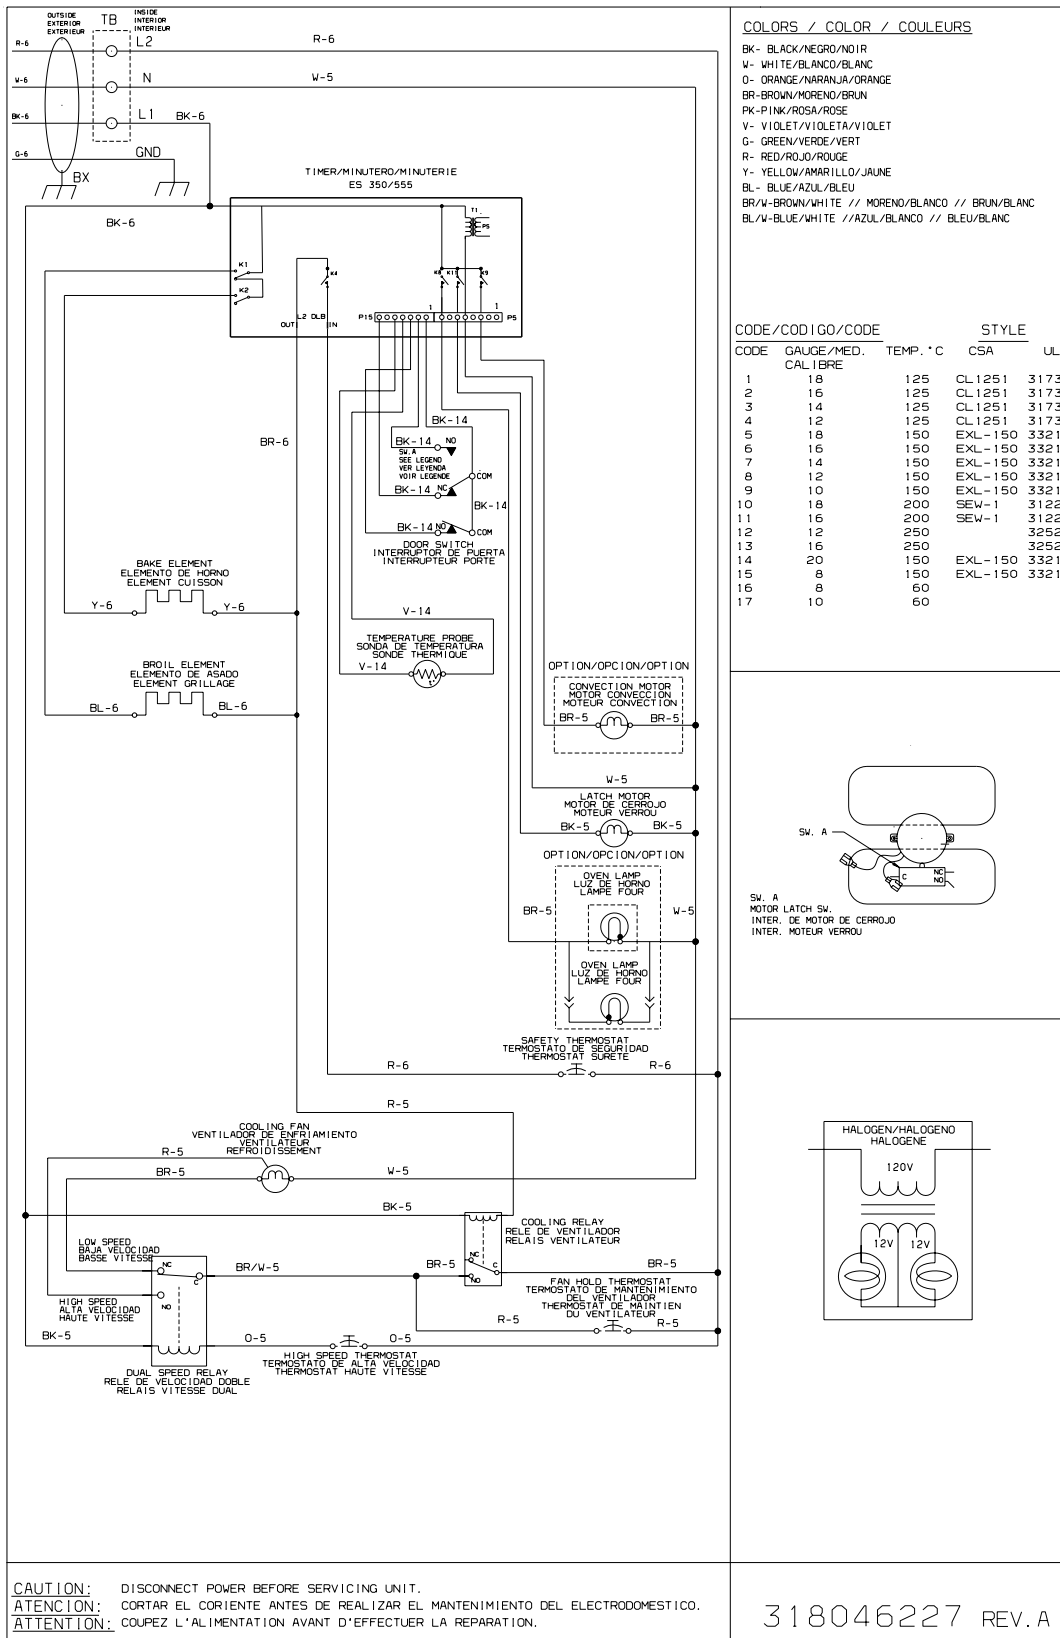

DOOR

Model Index: A FEB30S5E (FEB30S5EQA)
B FEB30S5E (FEB30S5EQB)

POS. NO	PART NO.		DESCRIPTION
3	318260201	A B	Trim, oven door, black, upper
3A	318260401	A B	Trim, oven door, side, (2)
4	318261302	A B	Glass Assy., oven door, bisque, outer, w/trim
6	318260500	A B	Baffle, door
7	318285057	A B	Insulation, oven door
7A	318285062	A B	Insulation, oven door
8	316117500	A B	Glass, oven door, heat barrier
9	318259601	A B	Liner, oven door
10	5304416408	A B	Screw, 10-24 x 1.750, handle mtg
12	318053130	A B	Seal, oven door
17	316402403	A B	Spacer, door glass, (2)
23	5303310828	A B	Hinge, oven door, (2)
29	318014402	A B	Spacer, door
39	316203003	A B	Handle, door, bisque
40	318242700	A B	Bracket, glass holder, (2)
56	5304436875	A B	Screw, 8-18 X 1/2, black
64	318165800	A B	Spacer, (2)
*	08016432	A B	Screw, truss head, 8-18 x 0.375
*	5303211311	A B	Screw, 8 x 0.500
*	5303300265	A B	Screw, 8-18 x 0.500, chrome, (3)
*	5303323277	A B	Screw, 8-18 X 13/32

WIRING DIAGRAM - FEB30S5EQA