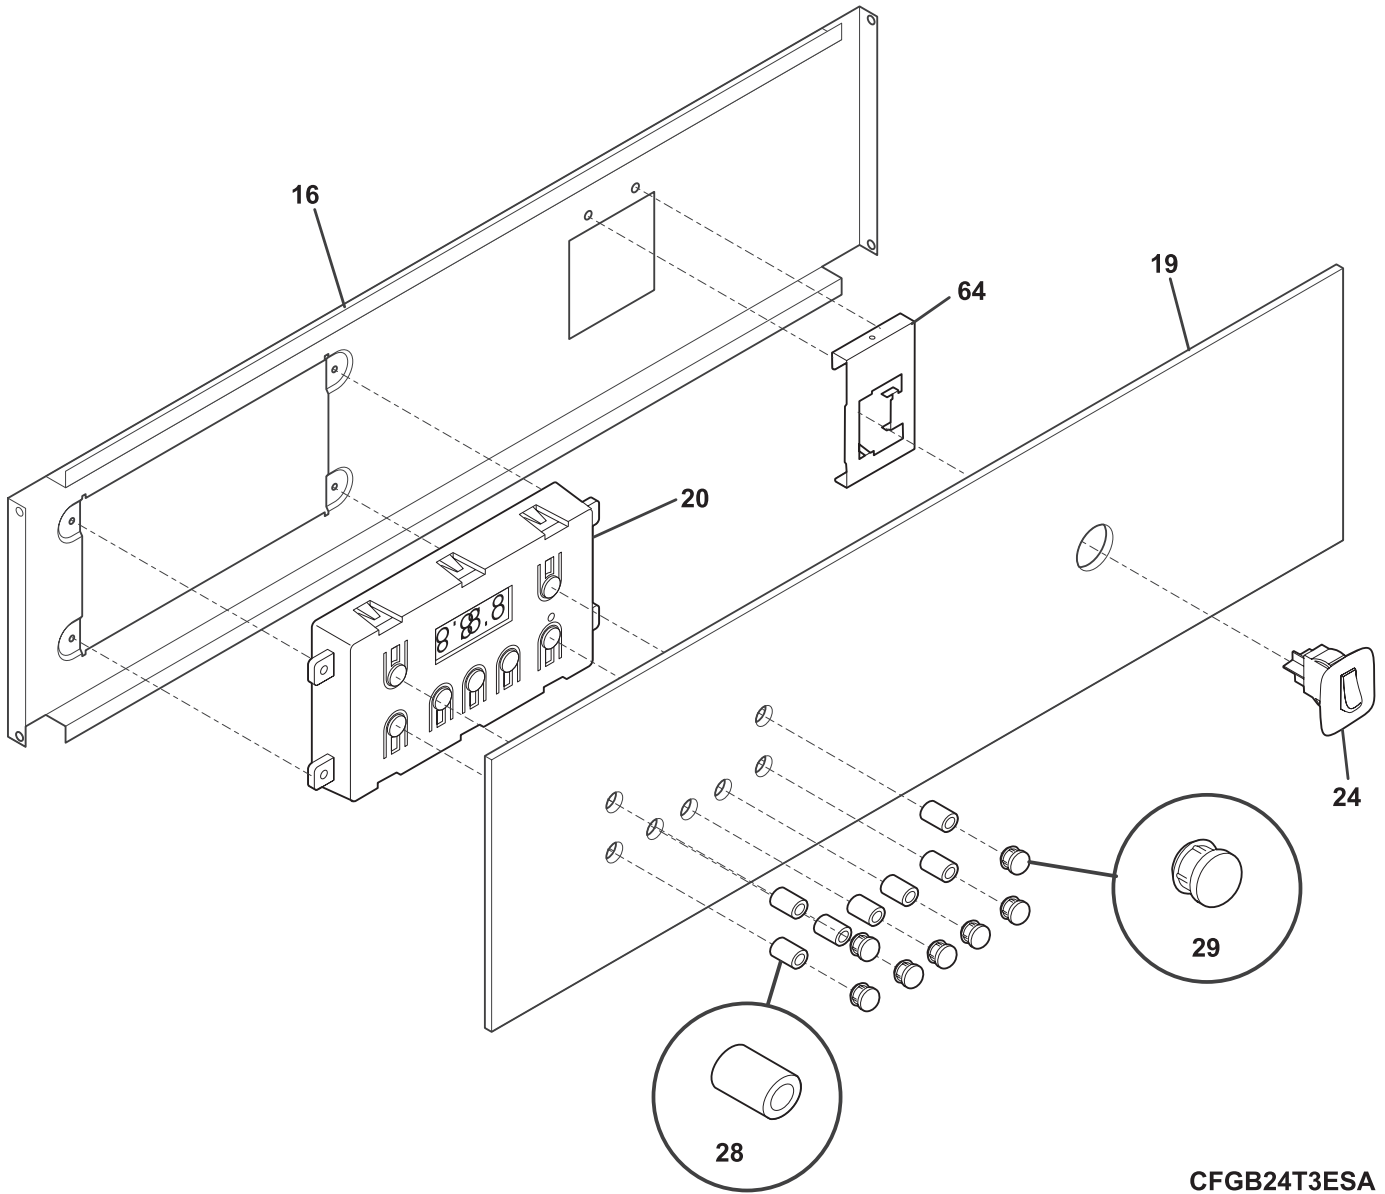

CONTROL PANEL

CFGB24T3ESA

CONTROL PANEL

Model Index: A FGB24T3E (FGB24T3ESA)
B FGB24T3E (FGB24T3ESB)
C FGB24T3E (FGB24T3EBA)
D FGB24T3E (FGB24T3EBB)

POS. NO	PART NO.				DESCRIPTION	
16	318116906	A	B	C	D	Plate, instrument mtg
19	318212504	A	B	-	-	Glass, control panel, white
19	318212505	-	-	C	D	Glass, control panel, black
20 #	316455461	A	B	C	D	Clock/Timer, electronic, ES100
*	08016432	A	B	C	D	Screw, truss head, 8-18 x 0.375
24 #	316090901	A	B	-	-	Switch, oven light, white
24 #	316090900	-	-	C	D	Switch, oven light, black
28	5304410865	A	B	C	D	Tube, timer knob
29	318017710	A	B	-	-	Knob, clock/timer, white
29	318017711	-	-	C	D	Knob, clock/timer, black
64	318110700	A	B	C	D	Bracket, light switch
*	5303211311	A	B	C	D	Screw, 8 x 0.500