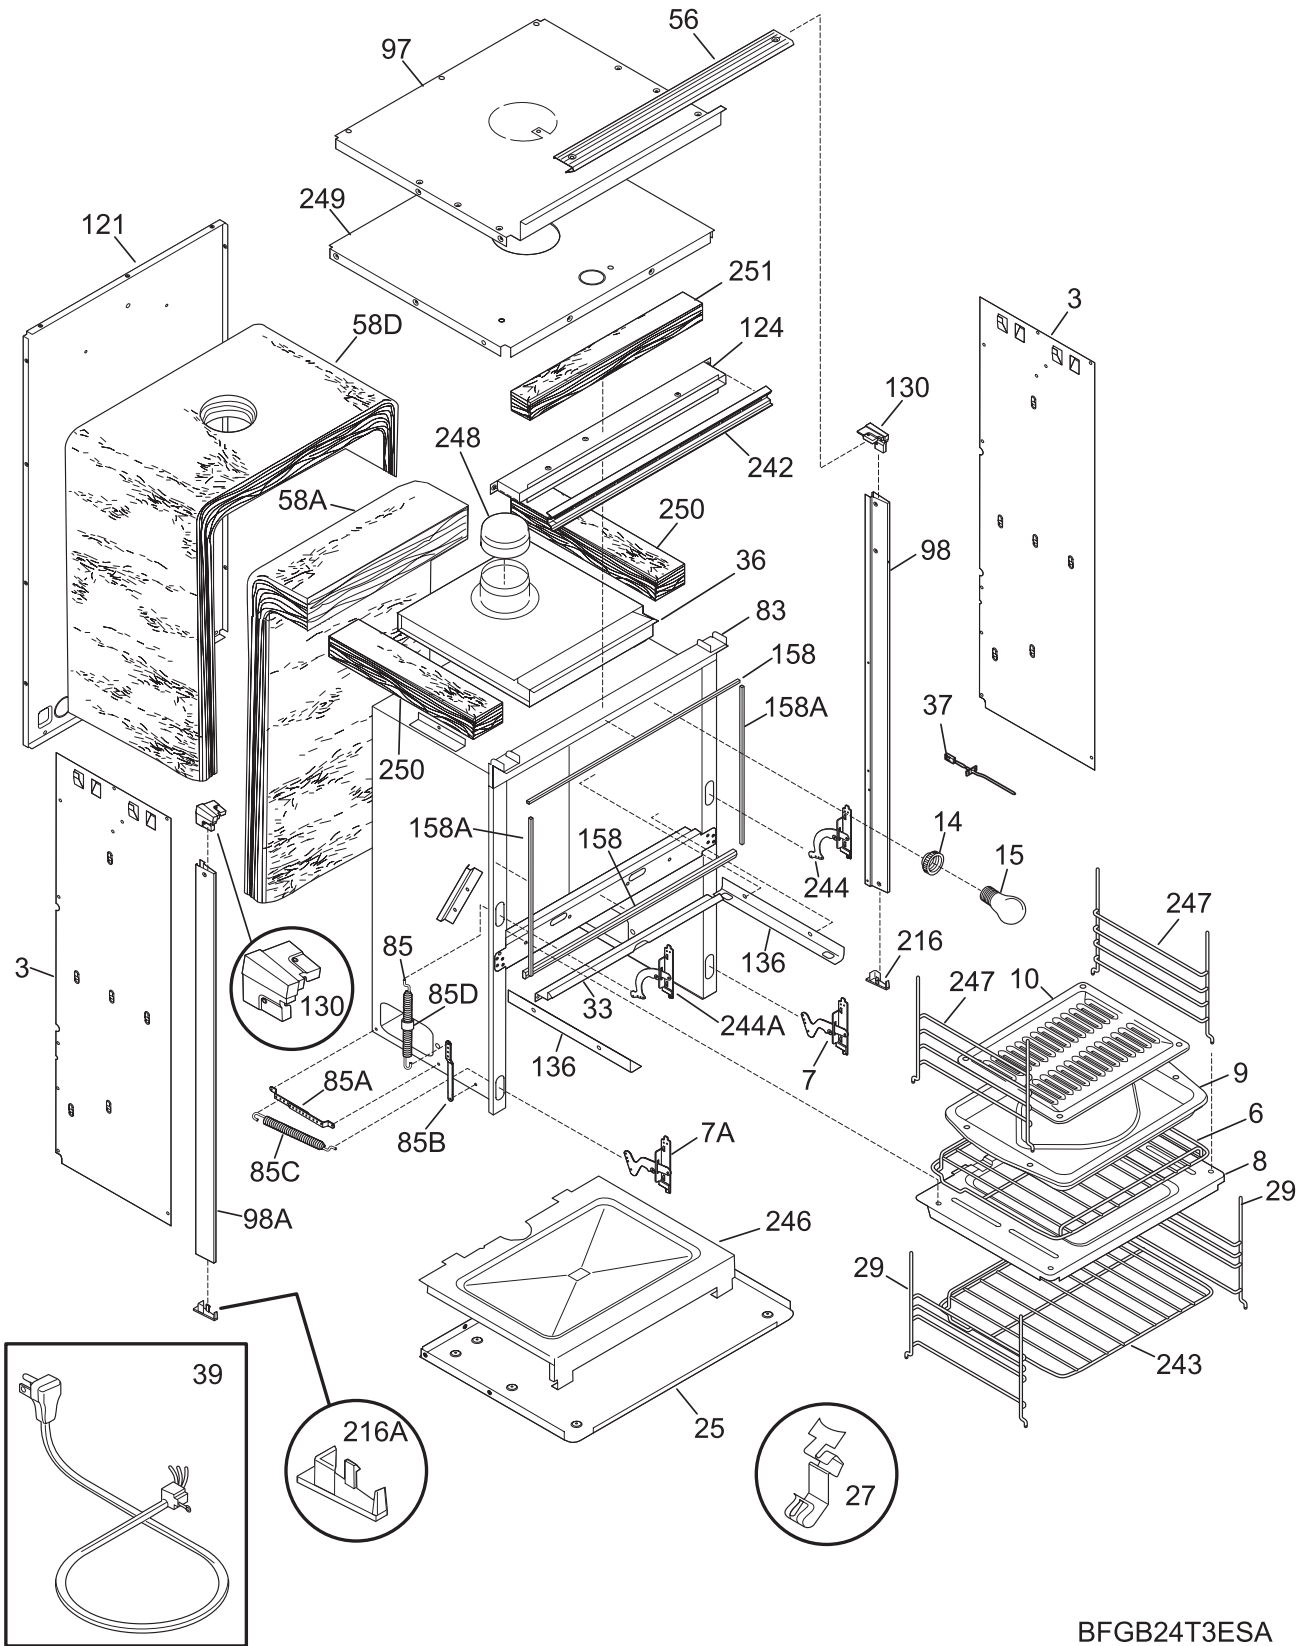

BODY

BFGB24T3ESA

BODY

Model Index: A FGB24T3E (FGB24T3ESA)
B FGB24T3E (FGB24T3ESB)
C FGB24T3E (FGB24T3EBA)
D FGB24T3E (FGB24T3EBB)

POS. NO	PART NO.	A	B	C	D	DESCRIPTION
3	5303317132	A	B	C	D	Wrapper, side, outer
7	5303298313	A	B	C	D	Hinge Assy, RH lower
7A	5303298312	A	B	C	D	Hinge Assy, LH lower
8	318136500	A	B	C	D	Panel, oven bottom
9	5303317977	A	B	C	D	Pan, broiler
10	5303317976	A	B	C	D	Insert, broiler pan
14	318224000	A	B	C	D	Receptacle, oven light
15	5303013071	A	B	C	D	Bulb/Lamp, light
25	5303317712	A	B	C	D	Shield, heat, lower
27	5303284616	A	B	C	D	Clip, thermo bulb mtg
29	5303209887	A	B	C	D	Glide, broiler rack
33	5303317128	A	B	C	D	Shield, heat
36	5303298341	A	B	C	D	Flue
37 #	316217005	A	B	C	D	Probe, oven temp
39	3202006	A	-	C	-	Cord, electric power
39	318144008	-	B	-	D	Cord, service
56	318028201	A	B	-	-	Trim, oven top
56	318028200	-	-	C	D	Trim, oven top
58A	318285007	A	B	C	D	Insulation, oven back
58D	318285008	A	B	C	D	Insulation, oven wrapper
83	318109511	A	B	C	D	Liner, oven assy
85	5303317711	A	B	C	D	Spring, oven door, lower
85A	318113300	A	B	C	D	Bracket, door spring, lower
85B	5303317126	A	B	C	D	Bracket, door spring, upper
85C	5303207651	A	B	C	D	Spring, oven door, upper
85D	318166900	A	B	C	D	Sleeve, door spring
97	5303317130	A	B	C	D	Wrapper, top, outer
98	318029003	A	B	-	-	Trim, bodyside, white, RH
98	318029001	-	-	C	D	Trim, bodyside, black, RH
98A	318029002	A	B	-	-	Trim, bodyside, white, LH
98A	318029000	-	-	C	D	Trim, bodyside, black, LH
121	5303317131	A	B	C	D	Wrapper, back
124	318076801	A	B	C	D	Box, horizontal flue
130	318034601	A	B	-	-	Cap, end top, white, (2)
130	318034600	-	-	C	D	Cap, end top, black, (2)
136	5303317129	A	B	C	D	Angle, rack guide
158	5303207644	A	B	C	D	Seal, door, black, top broiler
158A	5303295311	A	B	C	D	Seal, side, bake oven
216	318034502	A	B	-	-	Cap, end bottom, white, RH
216	318034500	-	-	C	D	Cap, end bottom, black, RH
216A	318034503	A	B	-	-	Cap, end bottom, white, LH
216A	318034501	-	-	C	D	Cap, end bottom, black, LH
242	318027201	A	B	-	-	Trim, center, satin
242	318027200	-	-	C	D	Trim, center, black
243	3201495	A	B	C	D	Rack, oven, lower
244	5303205940	A	B	C	D	Hinge Assy, oven door, RH upper
244A	5303205939	A	B	C	D	Hinge Assy, oven door, LH upper
246	318133600	A	B	C	D	Panel, oven bottom
247	3018717	A	B	C	D	Glide, oven rack
248	5303317121	A	B	C	D	Cap, flue
249	5304400385	A	B	C	D	Wrapper, top, inner
250	318285042	A	B	C	D	Insulation, 3" X 2" X 17.5", (2)
251	318285048	A	B	C	D	Insulation, 2" X 2.5" X 21.5"
*	318232522	A	B	C	D	Wiring Harness, main
*	5303211311	A	B	C	D	Screw, 8 x 0.500
*	5303300265	A	B	C	D	Screw, 8-18 X 1/2, (2)
*	5303311333	A	B	C	D	Screw, 8-32 x 3/8
*	5304400429	A	B	C	D	Screw (8-18 X 1)