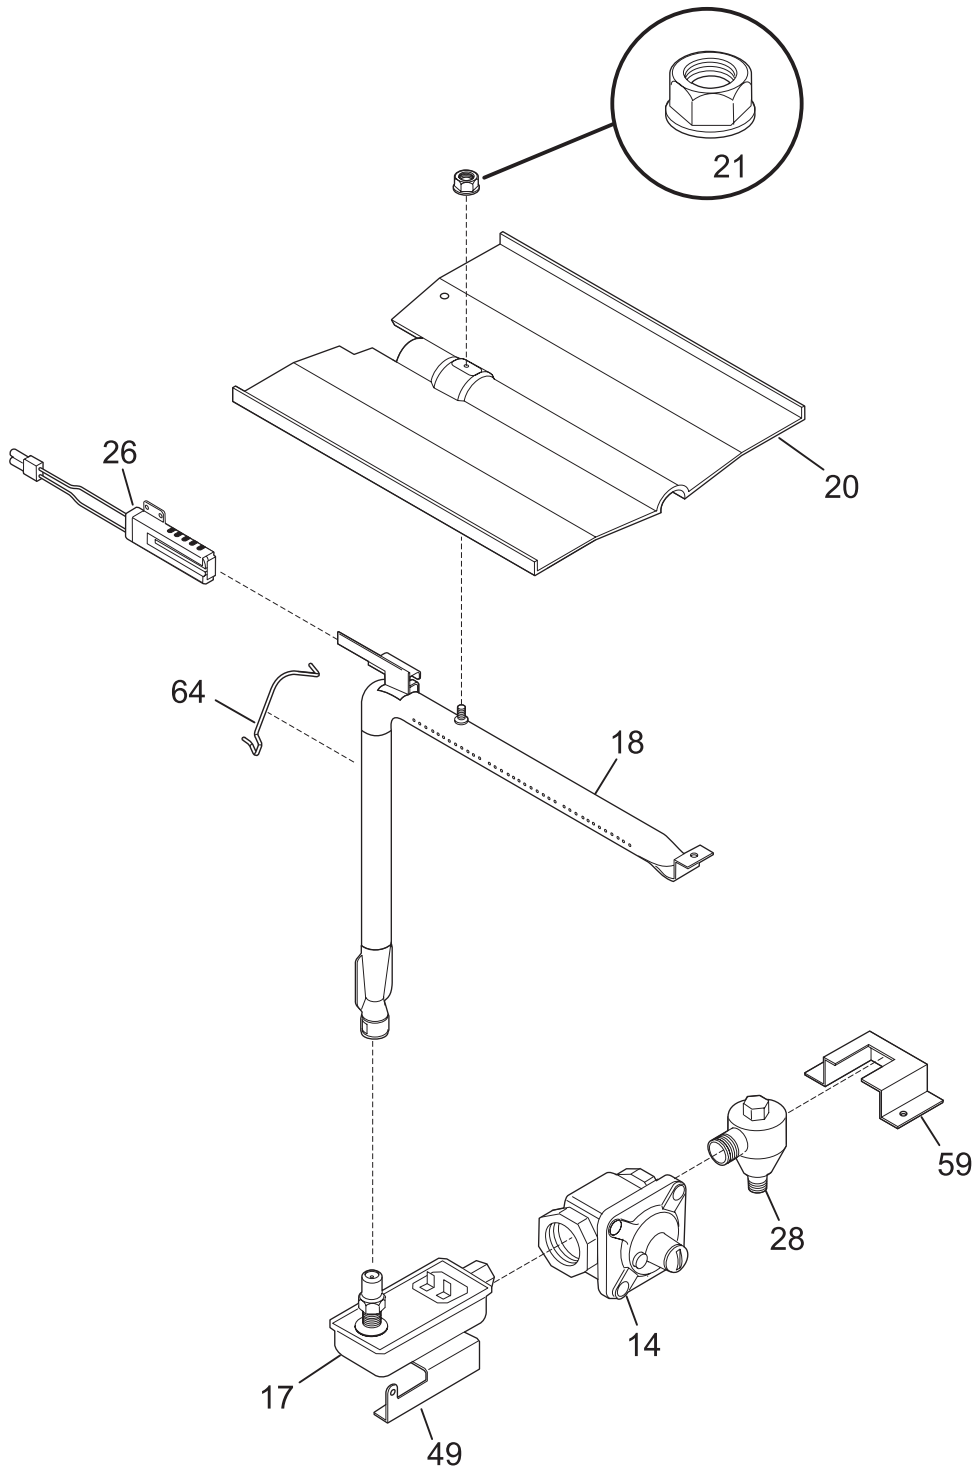

POS. NO	PART NO.				DESCRIPTION	
16	318116906	A	B	C	D	Plate, instrument mtg
19	318212504	A	B	-	-	Glass, control panel, white
19	318212505	-	-	C	D	Glass, control panel, black
20 #	316455461	A	B	C	D	Clock/Timer, electronic, ES100
*	08016432	A	B	C	D	Screw, truss head, 8-18 x 0.375
24 #	316090901	A	B	-	-	Switch, oven light, white
24 #	316090900	-	-	C	D	Switch, oven light, black
28	5304410865	A	B	C	D	Tube, timer knob
29	318017710	A	B	-	-	Knob, clock/timer, white
29	318017711	-	-	C	D	Knob, clock/timer, black
64	318110700	A	B	C	D	Bracket, light switch
*	5303211311	A	B	C	D	Screw, 8 x 0.500

**BURNER**

LA00BR84410-1

**BURNER**

*Model Index:* A FGB24T3E (FGB24T3ESA)  
 B FGB24T3E (FGB24T3ESB)  
 C FGB24T3E (FGB24T3EBA)  
 D FGB24T3E (FGB24T3EBB)

POS. NO	PART NO.		DESCRIPTION
14 #	5303210167	A B C D	Regulator, pressure
17 #	5303210156	A B C D	Valve, safety
18 #	5303207603	A B C D	Burner, oven
20	5303317122	A B C D	Baffle, oven burner
21	3201885	A B C D	Nut, Keps, 10-24
26 #	318177710	A B C D	Ignitor, oven burner
28 #	5303295305	A B C D	Valve, shut off
49	5303317124	A B C D	Bracket, safety valve
59	5303317123	A B C D	Bracket, safety valve, support
64	5303295303	A B C D	Retainer, oven burner
*	5303211311	A B C D	Screw, 8 x 0.500
*	5303311333	A B C D	Screw, 8-32 x 3/8
*	5303323135	A B C D	Screw, 10 x 1-7/8