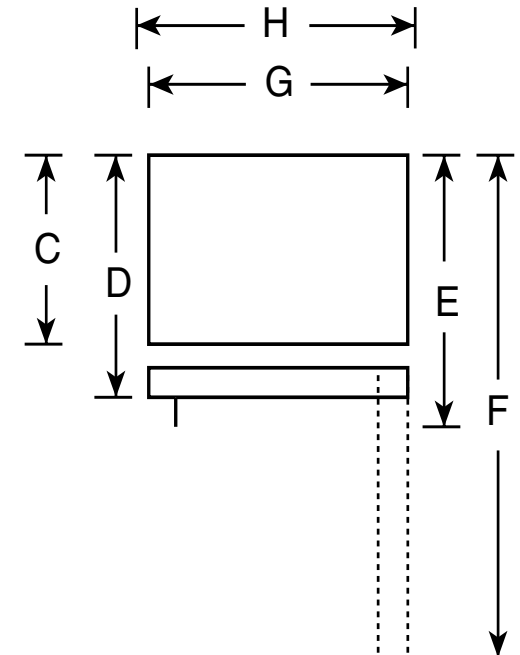

### Dimensions and Installation Information

Overall Dimensions	Height to top of hinge (in.) <b>A</b>	64-3/4
	Height to top of case (in.) <b>B</b>	64-1/4*
	Case depth without door (in.) <b>C†</b>	25-7/8
	Case depth less door handle (in.) <b>D†</b>	29-1/8
	Case depth with door handle (in.) <b>E†</b>	31
	Depth with fresh food door open 90° (in.) <b>F†</b>	54-7/8
	Width (in.) <b>G</b>	28
	Width with door open 90° less door handle (in.) <b>H</b>	30-1/2
Air Clearances	Each side (in.)	3/4
	Top (in.)	1
	Back (in.)	1

\*Height to mid-freezer (in.): 54-3/8

Front View

Top View

For answers to your Monogram®, GE Profile™ or GE® appliance questions, visit our website at [ge.com](http://ge.com) or call GE Answer Center® service, 800.626.2000.

Dimension and installation information are shown in inches.

Specification Created 1/05

310474