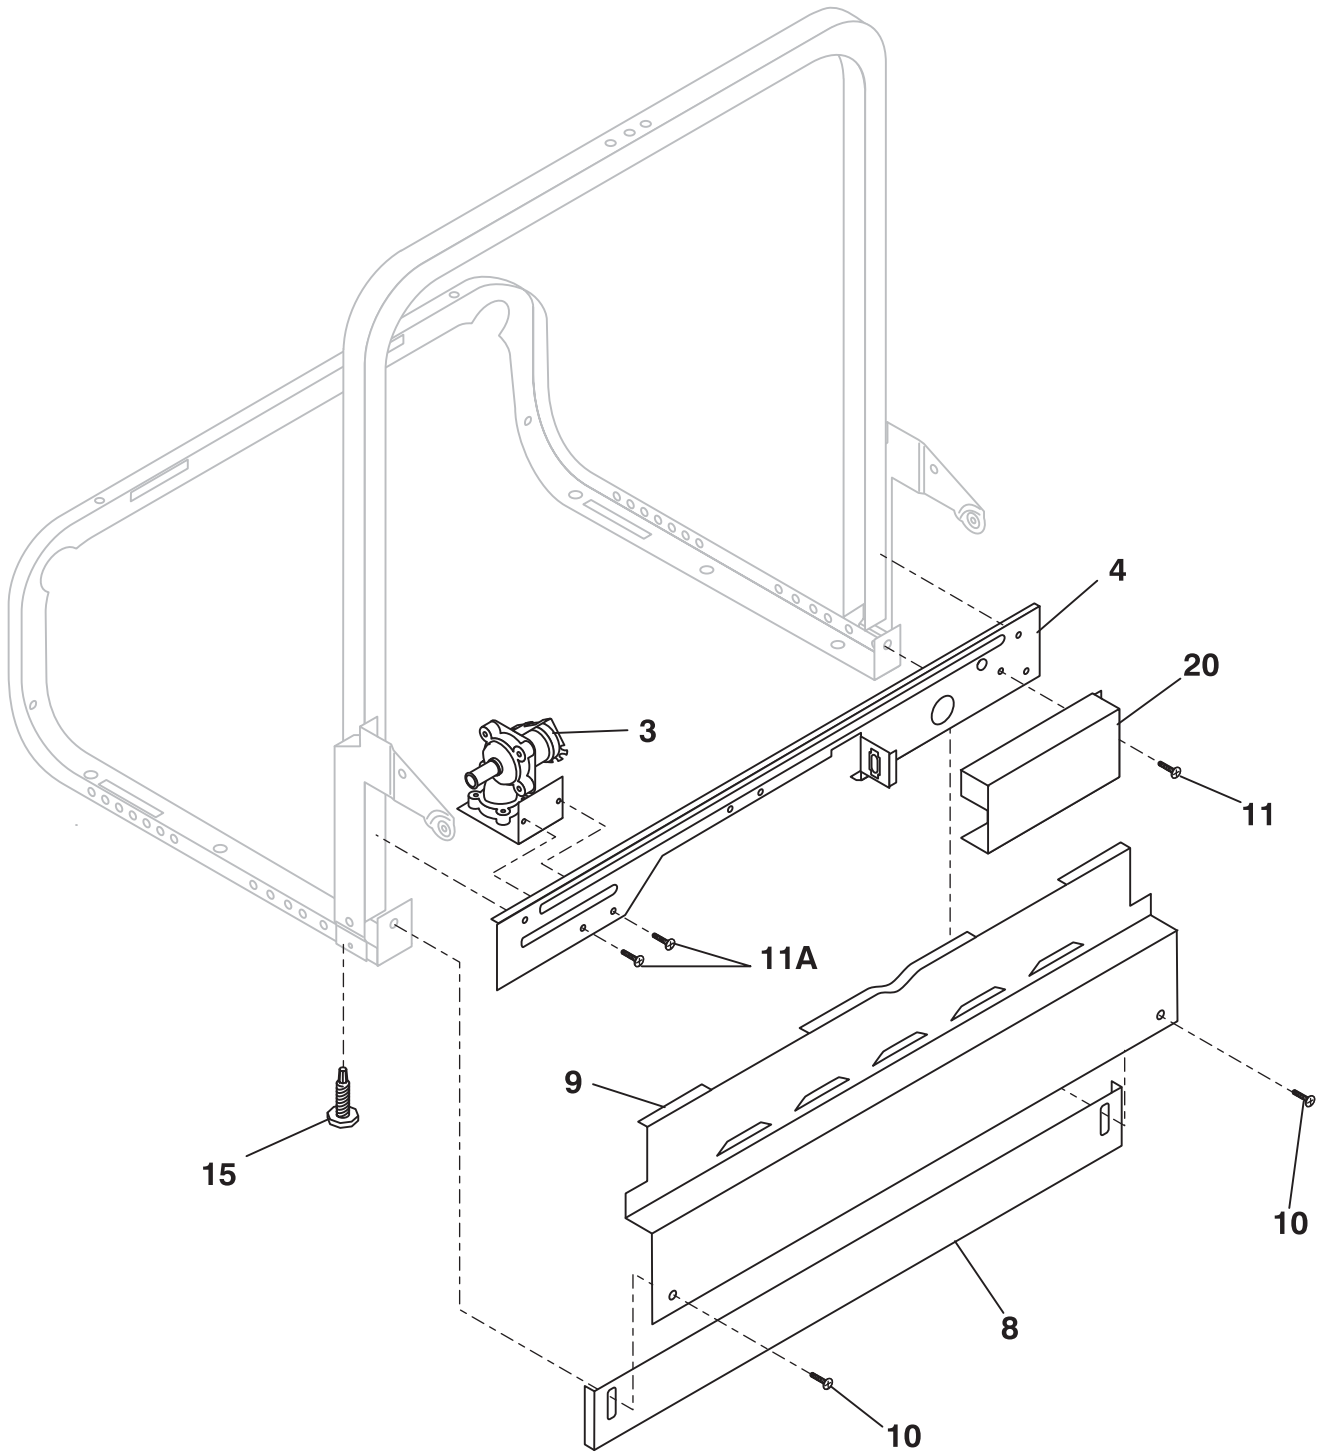

## TUB

---

*Model Index:*    A FDB126RB (FDB126RBS2)  
                           B FDB126RB (FDB126RBB2)  
                           C FDB126RB (FDB126RBQ2)

POS. NO	PART NO.		DESCRIPTION
1 #	154209204	A B C	Tub, plastic
2	154429101	A B C	Strike, door
3 #	154211801	A B C	Gasket, tub
4	154200602	A B C	Screw, 10-16 x 3/8, hex
5	154333902	A B C	Roller, tub
6	5303943103	A B C	Screw, w/washer, (8)
22	154239801	A B C	Tubing, water inlet
23	5303318539	A B C	Clamp, tubing, (2)
24 #	154411003	A B C	Hose, drain
25 #	154209701	A B C	Float
28	154408701	A B C	Switch assy, float
29 #	154290204	A B C	Thermostat, re-settable
30	154241101	A B C	Retainer, thermostat
30*	154297701	A B C	Screw, retainer-thermo
*	154447102	A B C	Insulation, blanket
*	154041001	A B C	Screw, plask #1, 10-10 x 9/16
*	5300807270	A B C	Screw, (2), countertop mtg.

**FRAME**

**P30F0022**

**FRAME**

*Model Index:* A FDB126RB (FDB126RBS2)  
 B FDB126RB (FDB126RBB2)  
 C FDB126RB (FDB126RBQ2)

POS. NO	PART NO.		DESCRIPTION
3 #	154445901	A B C	Valve, water
4	154208701	A B C	Brace, front frame
8	154322901	A - -	Toeplate, adjustable, white
8	154322903	- B -	Toeplate, adjustable, black
8	154322905	- - C	Toeplate, adjustable, bisque
9	154397201	A - -	Kickplate Assy, white, w/foam
9	154397203	- B -	Kickplate Assy, black, w/foam
9	154397204	- - C	Kickplate Assy, bisque, w/foam
10	154371301	A - -	Screw, phillips head, white
10	5300808658	- B -	Screw, #8A x .375", black
10	154371303	- - C	Screw, phillips head, bisque
11	154409401	A B C	Screw, #8-18 x .375
11A	154200601	A B C	Screw, #10-16 x 3/8
15	154419301	A B C	Screw, leveling
20	154209601	A B C	Cover, junction box
*	154041001	A B C	Screw, plask #1, 10-10 x 9/16
*	154200602	A B C	Screw, 10-16 x 3/8, hex