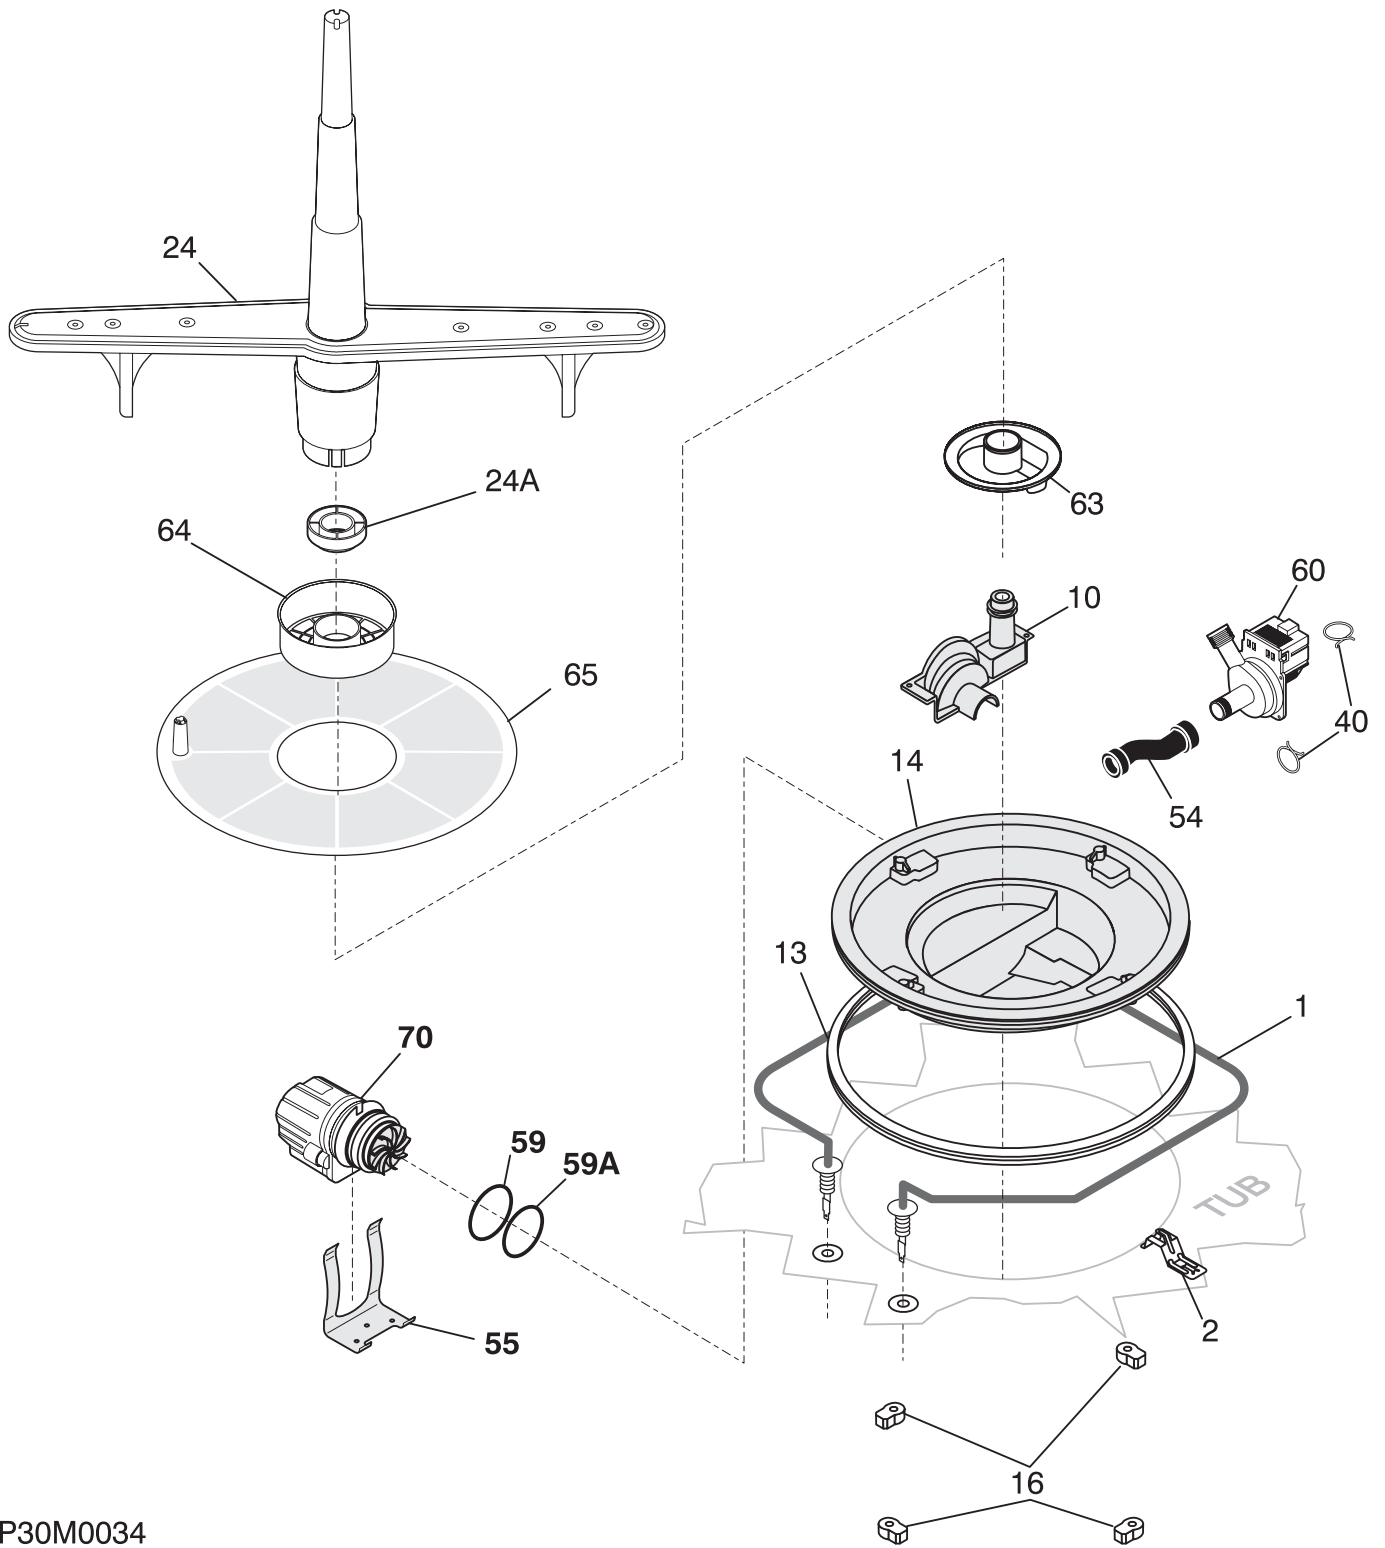

MOTOR & PUMP

P30M0034

MOTOR & PUMP

Model Index: A FDB126RB (FDB126RBS2)
B FDB126RB (FDB126RBB2)
C FDB126RB (FDB126RBQ2)

POS. NO	PART NO.		DESCRIPTION
1 #	154247601	A B C	Heater
1*	154106201	A B C	Nut, heater, (2)
1*	154289801	A B C	Shield, heater terminal
2	154359701	A B C	Bracket, heater, (2)
10	154335301	A B C	Cover, volute
13	154246801	A B C	Gasket, sump
14	154365903	A B C	Housing, sump
16	154246502	A B C	Retainer, sump
24	154414201	A B C	Spray arm, lower, w/heat shield
24A	154335201	A B C	Nut, spray arm
40	154348401	A B C	Clamp, red, pump
40	154348501	A B C	Clamp, silver, pump
40*	154380601	A B C	Clamp, hose, (1)
54	154234401	A B C	Hose, connector
55	154362301	A B C	Bracket, motor, askoll
55*	5303316032	A B C	Screw, truss ss, 8 .625
59	154246901	A B C	O-ring, rear
59A	154247001	A B C	O-ring, front
60	154474101	A B C	Drain Pump Assy
60*	154426201	A B C	Bracket, motor, drain
63	154252201	A B C	Base, soil director
64	154332602	A B C	Filter, soil director
65	154252401	A B C	Filter, polypro
70 #	154474001	A B C	Motor assembly, circulation, w/o o'rings
*	154200601	A B C	Screw, #10-16 x 3/8