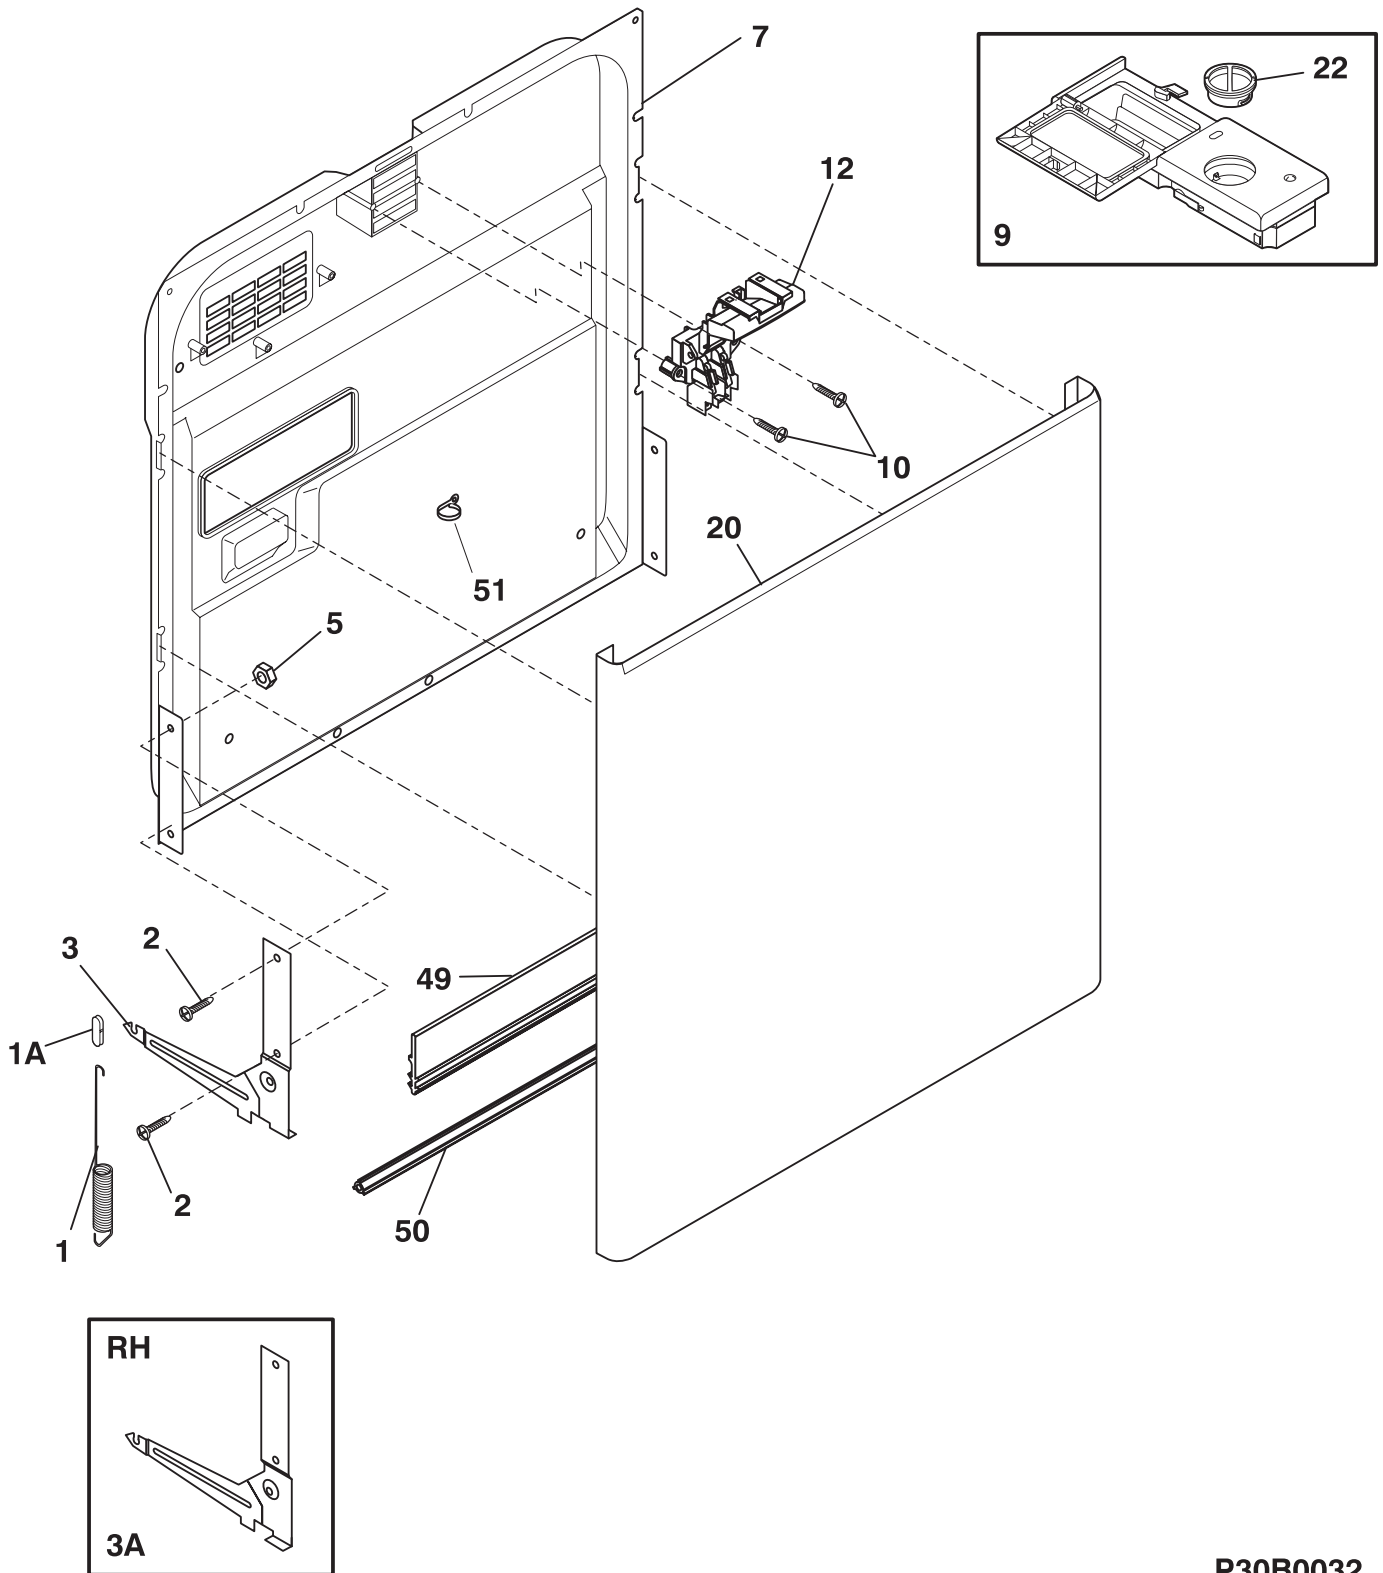

DOOR

P30B0032

DOOR

Model Index: A FDB126RB (FDB126RBS2)
                          B FDB126RB (FDB126RBB2)
                          C FDB126RB (FDB126RBQ2)

POS. NO	PART NO.		DESCRIPTION
1	154430501	A B C	Spring, door, (2)
1A	154325201	A B C	Linkage, door spring, (2)
2	154093301	A B C	Screw, arm assy, (4)
3	154325304	A B C	Arm Assy, LH
3A	154325303	A B C	Arm Assy, RH
*	154400601	A B C	Pin, arm assy
5	154079601	A B C	Nut, arm assy, and handle mtg.
7	154299004	A B C	Door, inner assy
9	154230103	A B C	Dispenser, det/rinse aid, includes #22
9*	154294701	A B C	Screw, #7 plas .375, (6), disp. assy.
10	154103702	A B C	Screw, latch mtg, (2)
12 #	154475201	A - -	Latch assy, white
12 #	154475203	- B -	Latch assy, black
12 #	154475204	- - C	Latch assy, bisque
20	154359105	A - -	Door, white
20	154359107	- B -	Door, black
20	154359110	- - C	Door, bisque
20*	5304428306	A B C	Screw, door mtg., (2)
22	154388801	A B C	Cap, Rinse aid
49	154297603	A B C	Gasket, door, bottom
50	154211401	A B C	Support, door hinge
51	154320301	A B C	Clamp, drip loop, wire
*	154200601	A B C	Screw, #10-16 x 3/8