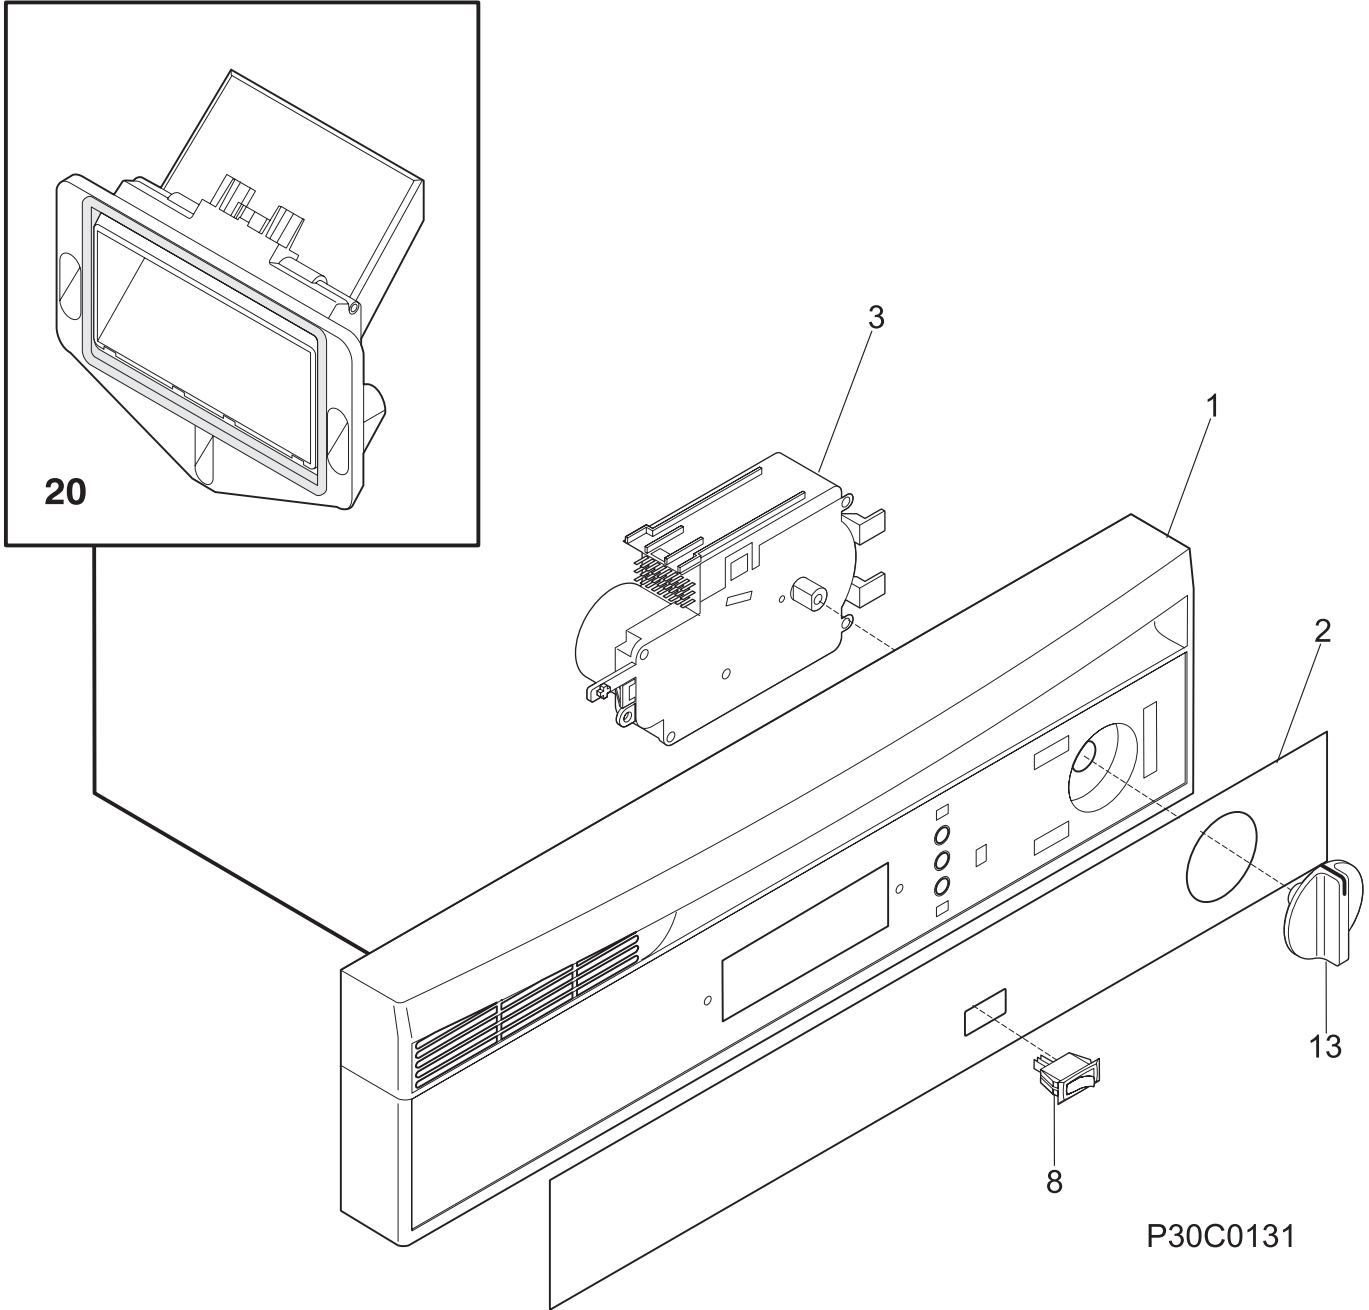

*Frigidaire*

Factory Parts Catalog

Product No.	FDB126RBB2	FDB126RBQ2	FDB126RBS2
Series	Built-in 24"	Built-in 24"	Built-in 24"
Color	black	bisque	white
Wiring Diagram	154441501	154441501	154441501
Owner's Guide	154428101	154428101	154428101
	154428301	154428301	154428301
	154428201	154428201	154428201
Service Data Sheet	154441501	154441501	154441501
Energy Guide	154485201	154485201	154485201
Installation Instructions	154427301	154427301	154427301
Market	North America	North America	North America

**CONTROL PANEL**

P30C0131

## CONTROL PANEL

---

*Model Index:*   A FDB126RB (FDB126RBS2)  
                       B FDB126RB (FDB126RBB2)  
                       C FDB126RB (FDB126RBQ2)

POS. NO	PART NO.		DESCRIPTION
1	154368301	A - -	Panel, control, white
1	154368303	- B -	Panel, control, black
1	154368304	- - C	Panel, control, bisque
2	154432801	A - -	Insert, control panel, white
2	154432803	- B -	Insert, control panel, black
2	154432804	- - C	Insert, control panel, bisque
3 #	154437501	A B C	Timer
3*	154131204	A B C	Shield, timer
3*	154095701	A B C	Screw, thread rolling, (2), timer
8 #	154240401	A - -	Switch, rocker/selector, white
8 #	154240403	- B -	Switch, rocker/selector, black
8 #	154240404	- - C	Switch, rocker/selector, bisque
8*	5303318719	A B C	Screw, mtg.
13	154239504	A - -	Knob, timer, white
13	154239509	- B -	Knob, timer, black
13	154239508	- - C	Knob, timer, bisque
20	154433001	A B C	Vent assy, static dry
20*	154436201	A B C	Screw, dry duct, (3)
*	154475001	A B C	Harness, wiring
*	154399001	A B C	Label, ENERGY GUIDE