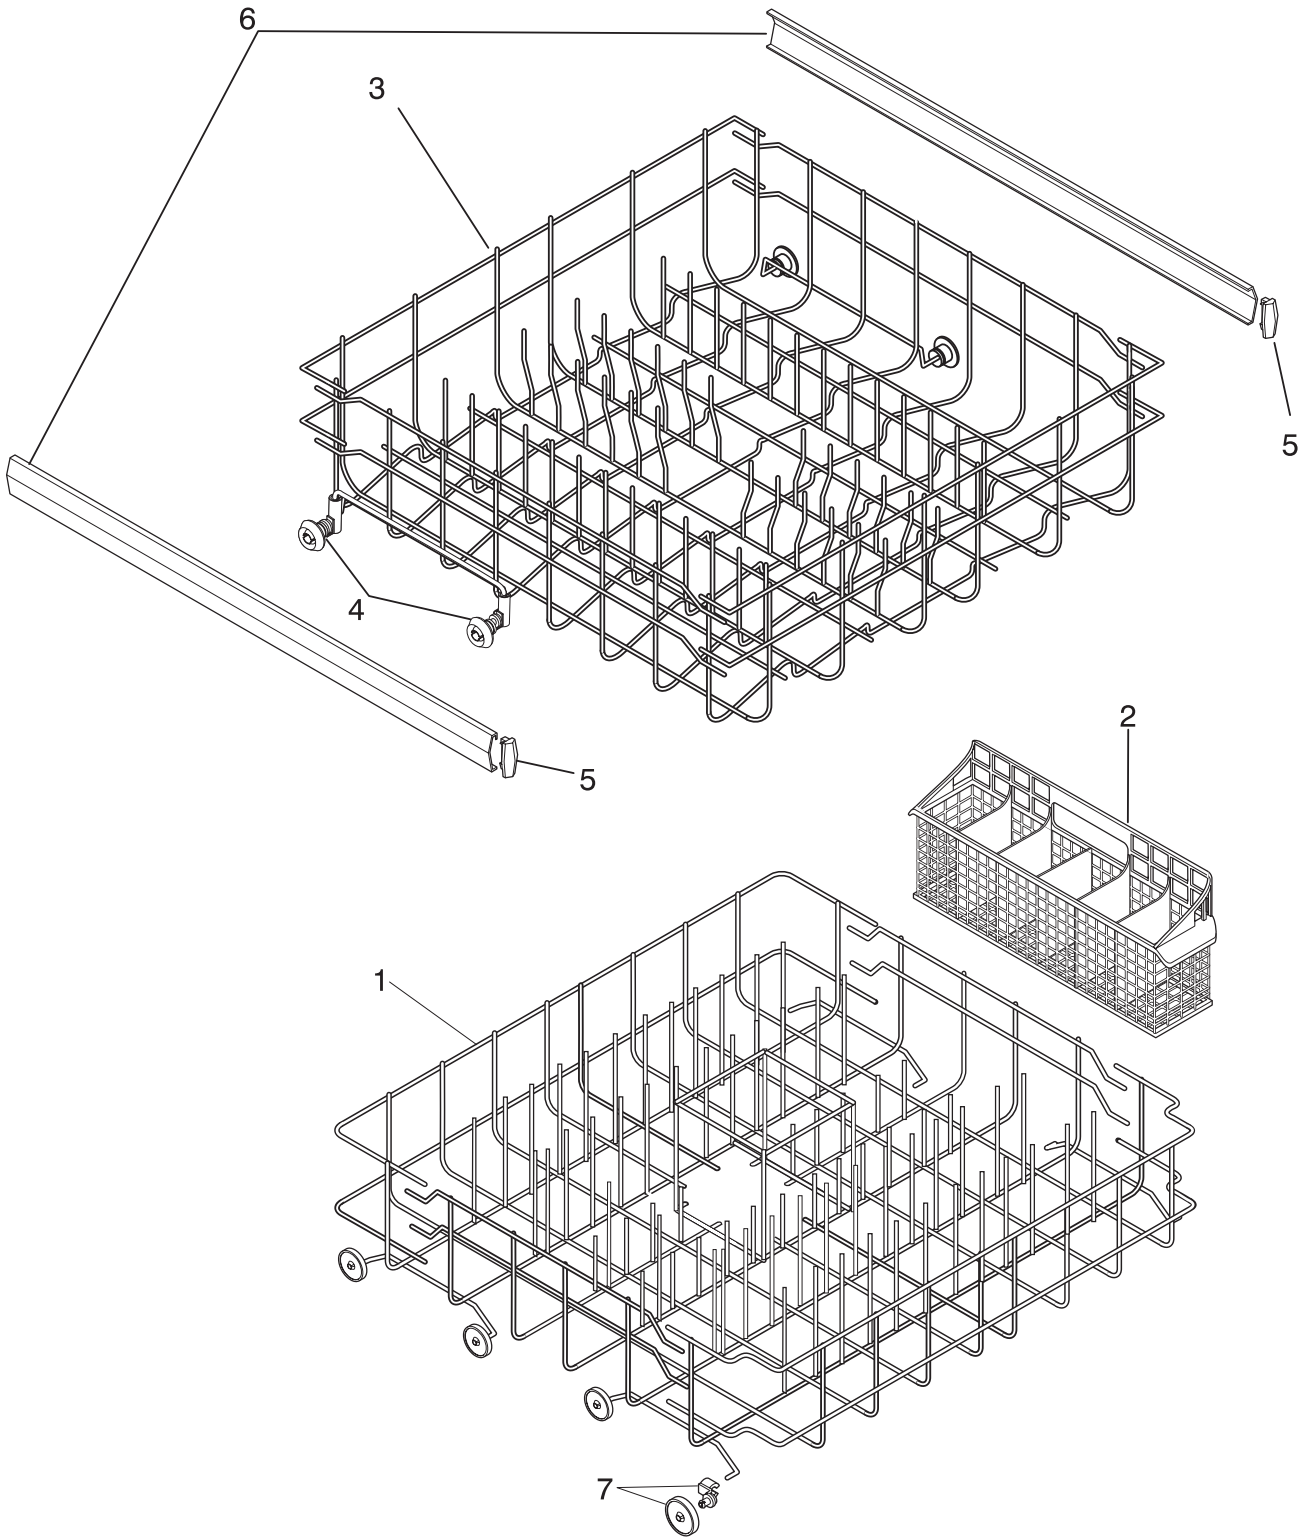

RACKS

P30R0045

RACKS

Model Index: A FDB126RB (FDB126RBS2)
                      B FDB126RB (FDB126RBB2)
                      C FDB126RB (FDB126RBQ2)

POS. NO	PART NO.		DESCRIPTION
1	154331604	A B C	Rack assy, lower
2	5300808994	A B C	Basket, silverware
3	154331502	A B C	Rack assy, upper
4	5304407064	A B C	Wheel & bushing assy, upper rack
5	5300809927	A B C	Cap, slide, (4)
6	154232701	A B C	Slide, rack, (2)
7	154174502	A B C	Wheel & bracket assy, lower rack