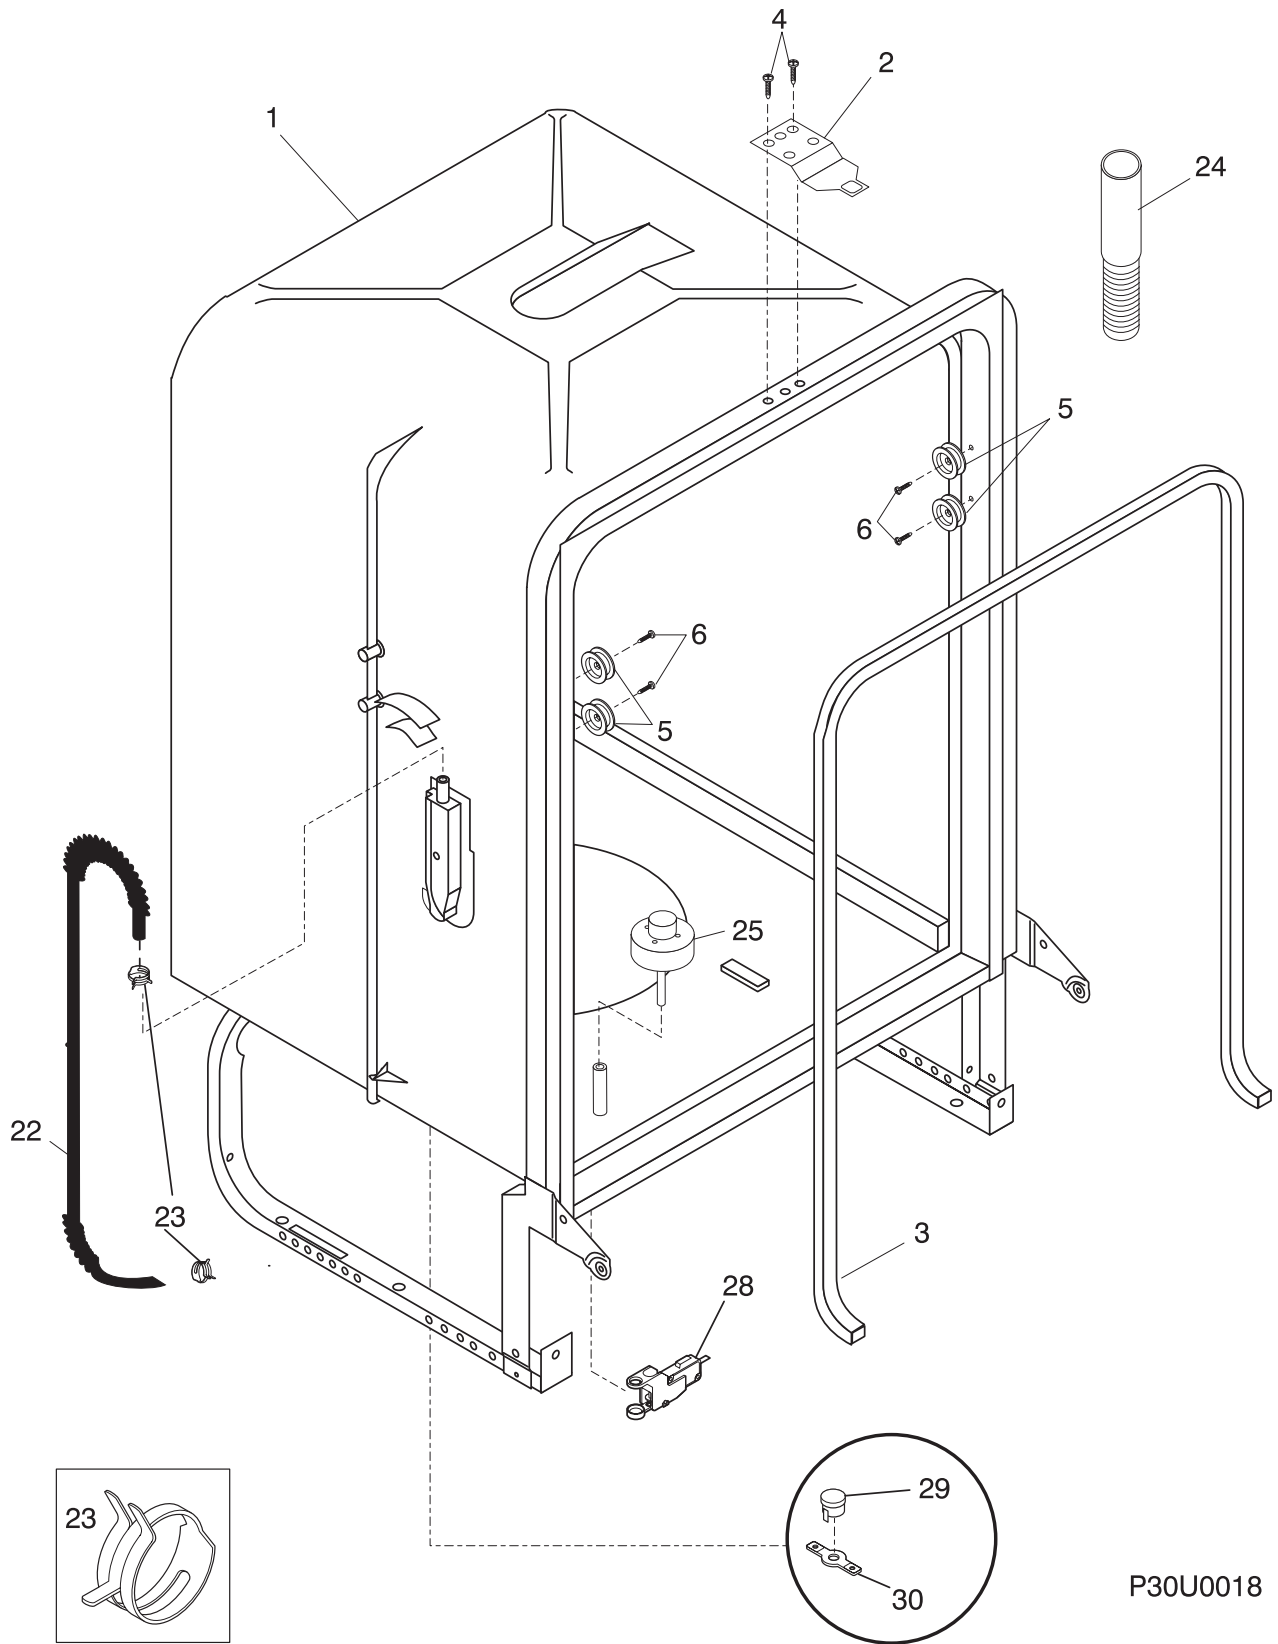

DOOR

Model Index: A FDB126RB (FDB126RBS2)
                          B FDB126RB (FDB126RBB2)
                          C FDB126RB (FDB126RBQ2)

POS. NO	PART NO.		DESCRIPTION
1	154430501	A B C	Spring, door, (2)
1A	154325201	A B C	Linkage, door spring, (2)
2	154093301	A B C	Screw, arm assy, (4)
3	154325304	A B C	Arm Assy, LH
3A	154325303	A B C	Arm Assy, RH
*	154400601	A B C	Pin, arm assy
5	154079601	A B C	Nut, arm assy, and handle mtg.
7	154299004	A B C	Door, inner assy
9	154230103	A B C	Dispenser, det/rinse aid, includes #22
9*	154294701	A B C	Screw, #7 plas .375, (6), disp. assy.
10	154103702	A B C	Screw, latch mtg, (2)
12 #	154475201	A - -	Latch assy, white
12 #	154475203	- B -	Latch assy, black
12 #	154475204	- - C	Latch assy, bisque
20	154359105	A - -	Door, white
20	154359107	- B -	Door, black
20	154359110	- - C	Door, bisque
20*	5304428306	A B C	Screw, door mtg., (2)
22	154388801	A B C	Cap, Rinse aid
49	154297603	A B C	Gasket, door, bottom
50	154211401	A B C	Support, door hinge
51	154320301	A B C	Clamp, drip loop, wire
*	154200601	A B C	Screw, #10-16 x 3/8

TUB

P30U0018