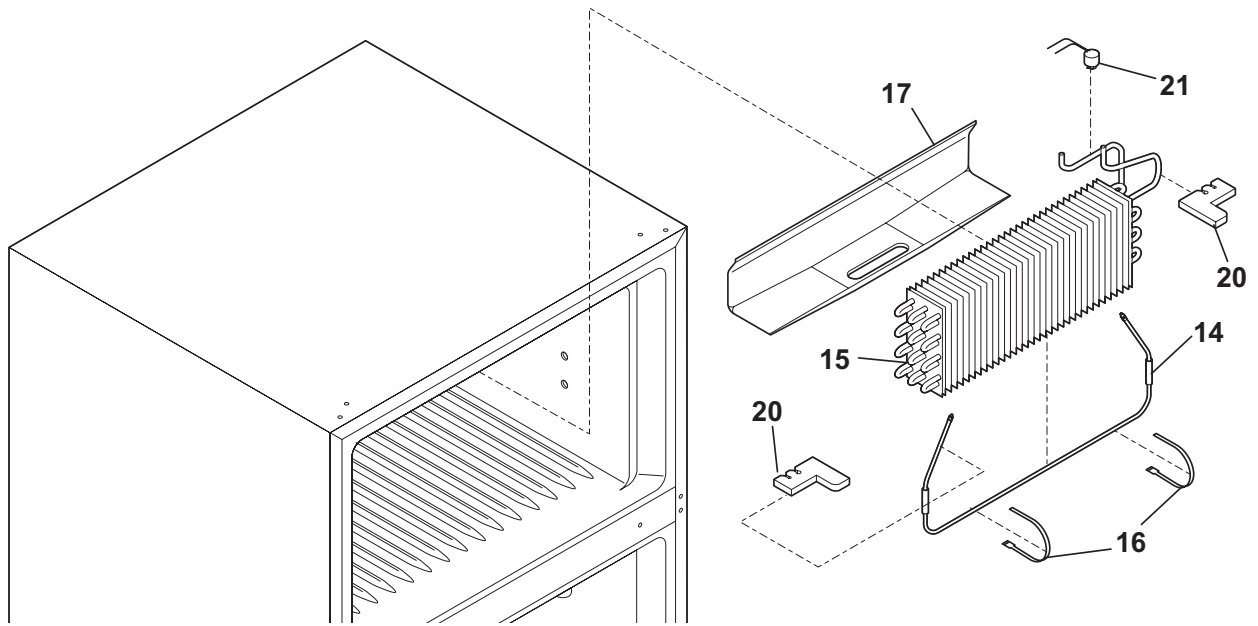

SYSTEM

N05CAAAA20

SYSTEM

Model Index: A FRT18S6A (FRT18S6AWR)
                          B FRT18S6A (FRT18S6AWS)

POS. NO	PART NO.		DESCRIPTION
1	241665701	A -	Condenser, dynamic
1 #	241682901	- B	Condenser, dynamic
4 #	218944001	A B	Drier-filter, R134a System
6 #	241607001	A B	Harness-wiring, machine compt
6*	241520701	A B	Harness-wiring, freezer
6* #	240388701	A B	Wiring Harness, control box
14#	240356214	A B	Heater-defrost
15 #	5303918274	A B	Evaporator Kit
16	5308000110	A B	Strap-evap/heater, aluminum, (2)
17	241551801	A B	Trough-drain
20	241551901	A B	Insulation Block
21 #	5303918202	A B	Thermostat-defrost, kit
22	241665501	A B	Base-compressor
22*	218252200	A B	Screw, #8 truss hd, 10-32CA x 0.500
23	218513300	A B	Grommet-compr mtg, (4)
25	240491501	A B	Screw-compressor mtg, 1/4-28 x 1.16, shoulder, typ CF
26	240332608	A B	Pan-defrost drain
29 #	5303918326	A -	Compressor, w/electricals
29 #	5303918325	- B	Compressor, w/electricals
30A#	241667501	A -	Relay Combo
30	216954201	- B	Controller, compressor
32	216954300	- B	Clip, controller
34	240405201	A B	Grommet, rubber, black, cond tube/wire
41	240433202	A B	Screw, hex washer head, 8-18 x 5/16
44	5303001199	A B	Clamp-wiring harness, strain relief, galv steel
45	5308016566	A B	Screw, hex washer head, 8-15A x 0.625, low profile
55	218909913	- B	Capacitor, run, 220 VAC, 15 microfarad
57	240542601	A B	Clip-wiring harness
58	218897002	A B	Screw, hex washer head, 8-32 x 0.375
59	5304430246	A B	Bracket-cond motor assy
59*	240346701	A B	Tape-foam seal, shroud
59*	240359401	A B	Screw-fan shroud, (2)
60 #	240525402	A B	Motor, condensor fan
61 #	240524101	A B	Fan Blade, galv steel, condenser fan
82	5304418225	A B	Roller, compressor base, rear, (2)
83	5303316859	A B	Rivet, flat head, 1/4 OD x 1-3/4, roller pin
84	240500801	A B	Tube-drain, rubber, lower
85	240493101	A -	Tube-connector, suction
85	241665801	- B	Tube-connector, suction
*	240396801	A B	Clamp, tube/wiring, nylon, black/natural
*	5303918222	A B	Hot Tube Repair Kit, service
* #	5303918263	A B	Heat Exchanger Kit, suction line