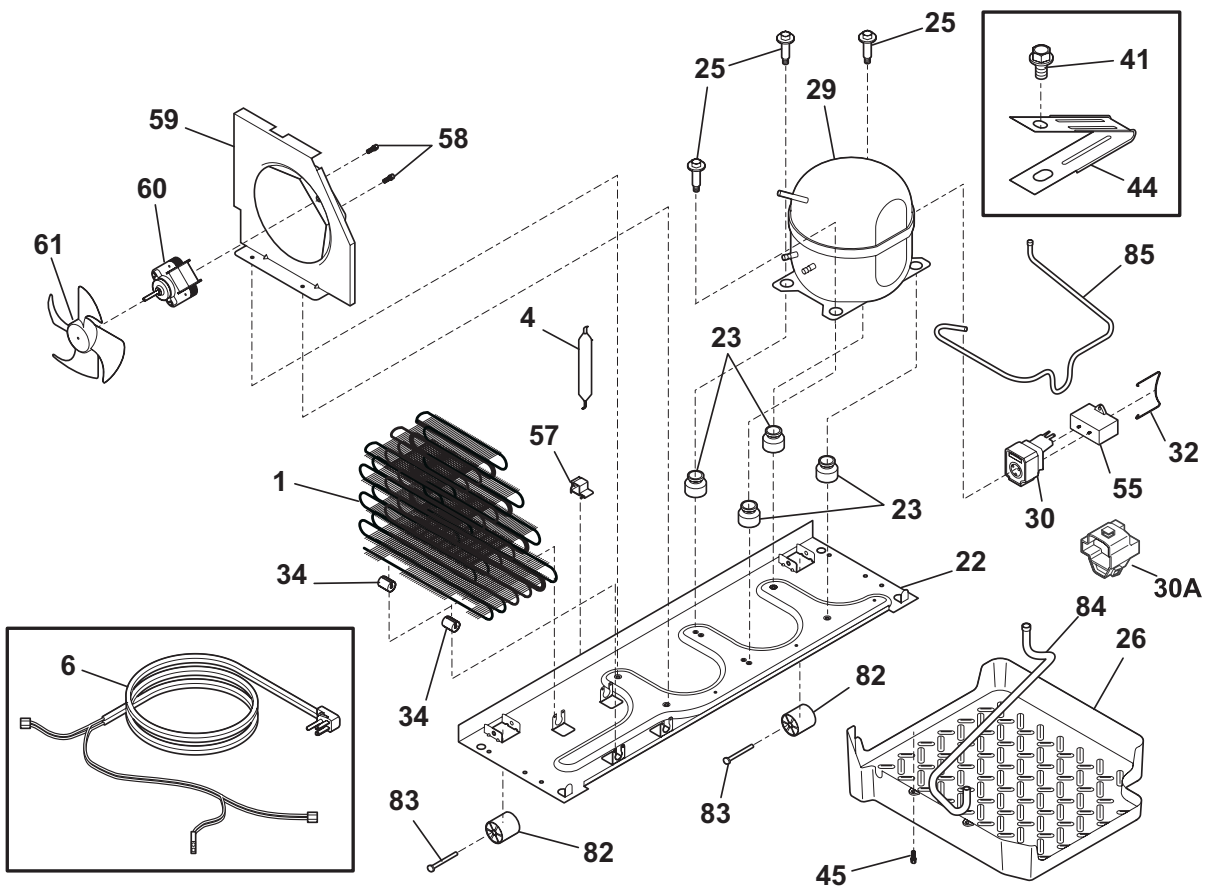

SYSTEM

N05CAAAA20

SYSTEM

Model Index: A FRT18S6A (FRT18S6AWR)
                          B FRT18S6A (FRT18S6AWS)

POS. NO	PART NO.		DESCRIPTION
1	241665701	A -	Condenser, dynamic
1 #	241682901	- B	Condenser, dynamic
4 #	218944001	A B	Drier-filter, R134a System
6 #	241607001	A B	Harness-wiring, machine compt
6*	241520701	A B	Harness-wiring, freezer
6* #	240388701	A B	Wiring Harness, control box
14#	240356214	A B	Heater-defrost
15 #	5303918274	A B	Evaporator Kit
16	5308000110	A B	Strap-evap/heater, aluminum, (2)
17	241551801	A B	Trough-drain
20	241551901	A B	Insulation Block
21 #	5303918202	A B	Thermostat-defrost, kit
22	241665501	A B	Base-compressor
22*	218252200	A B	Screw, #8 truss hd, 10-32CA x 0.500
23	218513300	A B	Grommet-compr mtg, (4)
25	240491501	A B	Screw-compressor mtg, 1/4-28 x 1.16, shoulder, typ CF
26	240332608	A B	Pan-defrost drain
29 #	5303918326	A -	Compressor, w/electricals
29 #	5303918325	- B	Compressor, w/electricals
30A#	241667501	A -	Relay Combo
30	216954201	- B	Controller, compressor
32	216954300	- B	Clip, controller
34	240405201	A B	Grommet, rubber, black, cond tube/wire
41	240433202	A B	Screw, hex washer head, 8-18 x 5/16
44	5303001199	A B	Clamp-wiring harness, strain relief, galv steel
45	5308016566	A B	Screw, hex washer head, 8-15A x 0.625, low profile
55	218909913	- B	Capacitor, run, 220 VAC, 15 microfarad
57	240542601	A B	Clip-wiring harness
58	218897002	A B	Screw, hex washer head, 8-32 x 0.375
59	5304430246	A B	Bracket-cond motor assy
59*	240346701	A B	Tape-foam seal, shroud
59*	240359401	A B	Screw-fan shroud, (2)
60 #	240525402	A B	Motor, condensor fan
61 #	240524101	A B	Fan Blade, galv steel, condenser fan
82	5304418225	A B	Roller, compressor base, rear, (2)
83	5303316859	A B	Rivet, flat head, 1/4 OD x 1-3/4, roller pin
84	240500801	A B	Tube-drain, rubber, lower
85	240493101	A -	Tube-connector, suction
85	241665801	- B	Tube-connector, suction
*	240396801	A B	Clamp, tube/wiring, nylon, black/natural
*	5303918222	A B	Hot Tube Repair Kit, service
* #	5303918263	A B	Heat Exchanger Kit, suction line