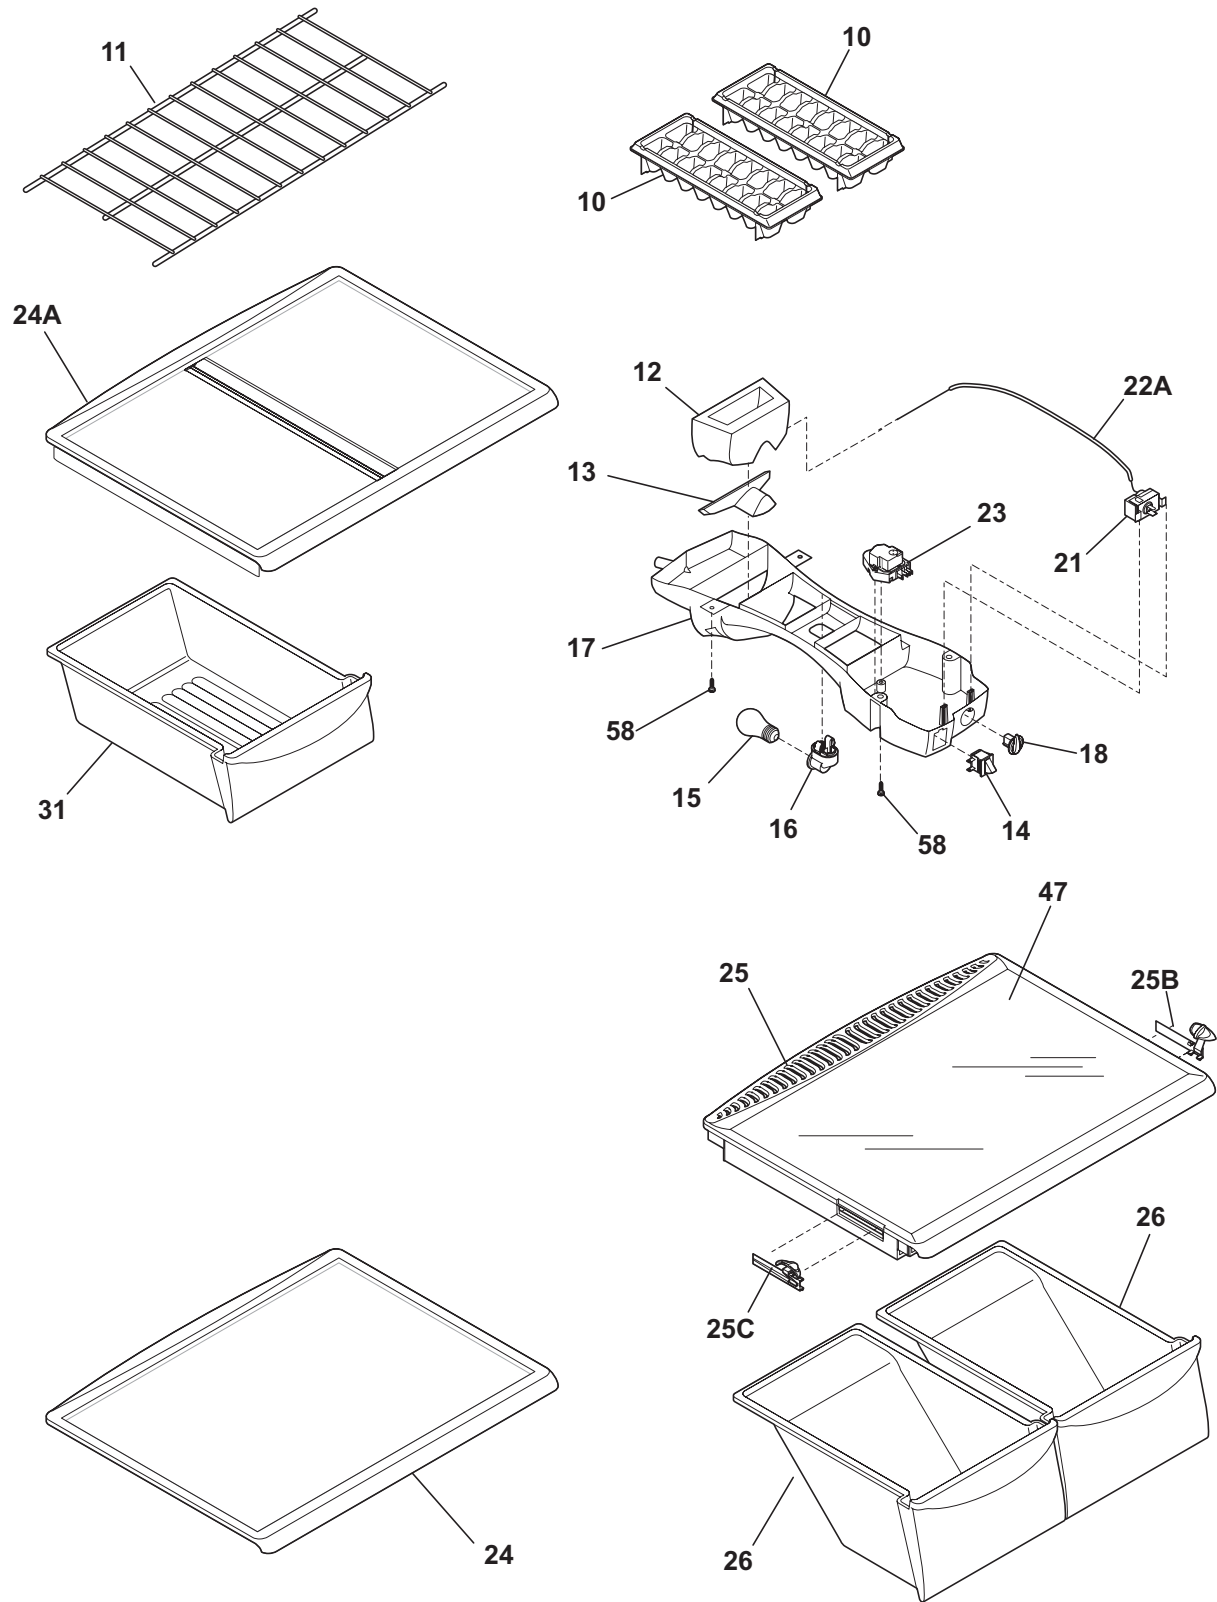

SHELVES

N05SAAAFI19

SHELVES

Model Index: A FRT18S6A (FRT18S6AWR)
B FRT18S6A (FRT18S6AWS)

POS. NO	PART NO.		DESCRIPTION
10	215667501	A B	Tray, ice cube, plastic
11	240358005	A B	Shelf, freezer, full-width, wire
11*	5303299664	A B	Spacer, shelf
12	241542001	A B	Diffuser, air, top
13	240362601	A B	Diffuser, air, bottom
14 #	241554901	A B	Switch-light/lamp
15	240436702	A B	Light Bulb/Lamp, A-15, clear, 40 W, 120 V, miniature
16	241559801	A B	Socket-light
17	240352701	A B	Control Box
17*	240568607	A B	Seal
17*#	240388701	A B	Wiring Harness, control box
18	240360801	A B	Knob, temp control
21 #	5304421256	A B	Control, temperature
22A	240468201	A B	Tube, sensor sleeve, 31 inch, plastic, white
23 #	241621501	A B	Timer-defrost
23*	5303001259	A B	Screw-timer mtg, pan hd, 6-20 x 0.438, (2)
24	240358905	A B	Shelf-"Spill-Safe", sliding
24A	240358906	A B	Shelf-"Spill-Safe", sliding, w/pan hanger
25	240364714	A B	Cover-crisper pan
25B	241613501	A B	Control-humidity, RH
25C	241613502	A B	Control-humidity, LH
26	240337107	A B	Pan-crisper, clear, (2), no graphics
31	240530810	A B	Pan, meat bin
47	240350643	A B	Insert-pan cover, glass
58	5308016566	A B	Screw, hex washer head, 8-15A x 0.625, low profile