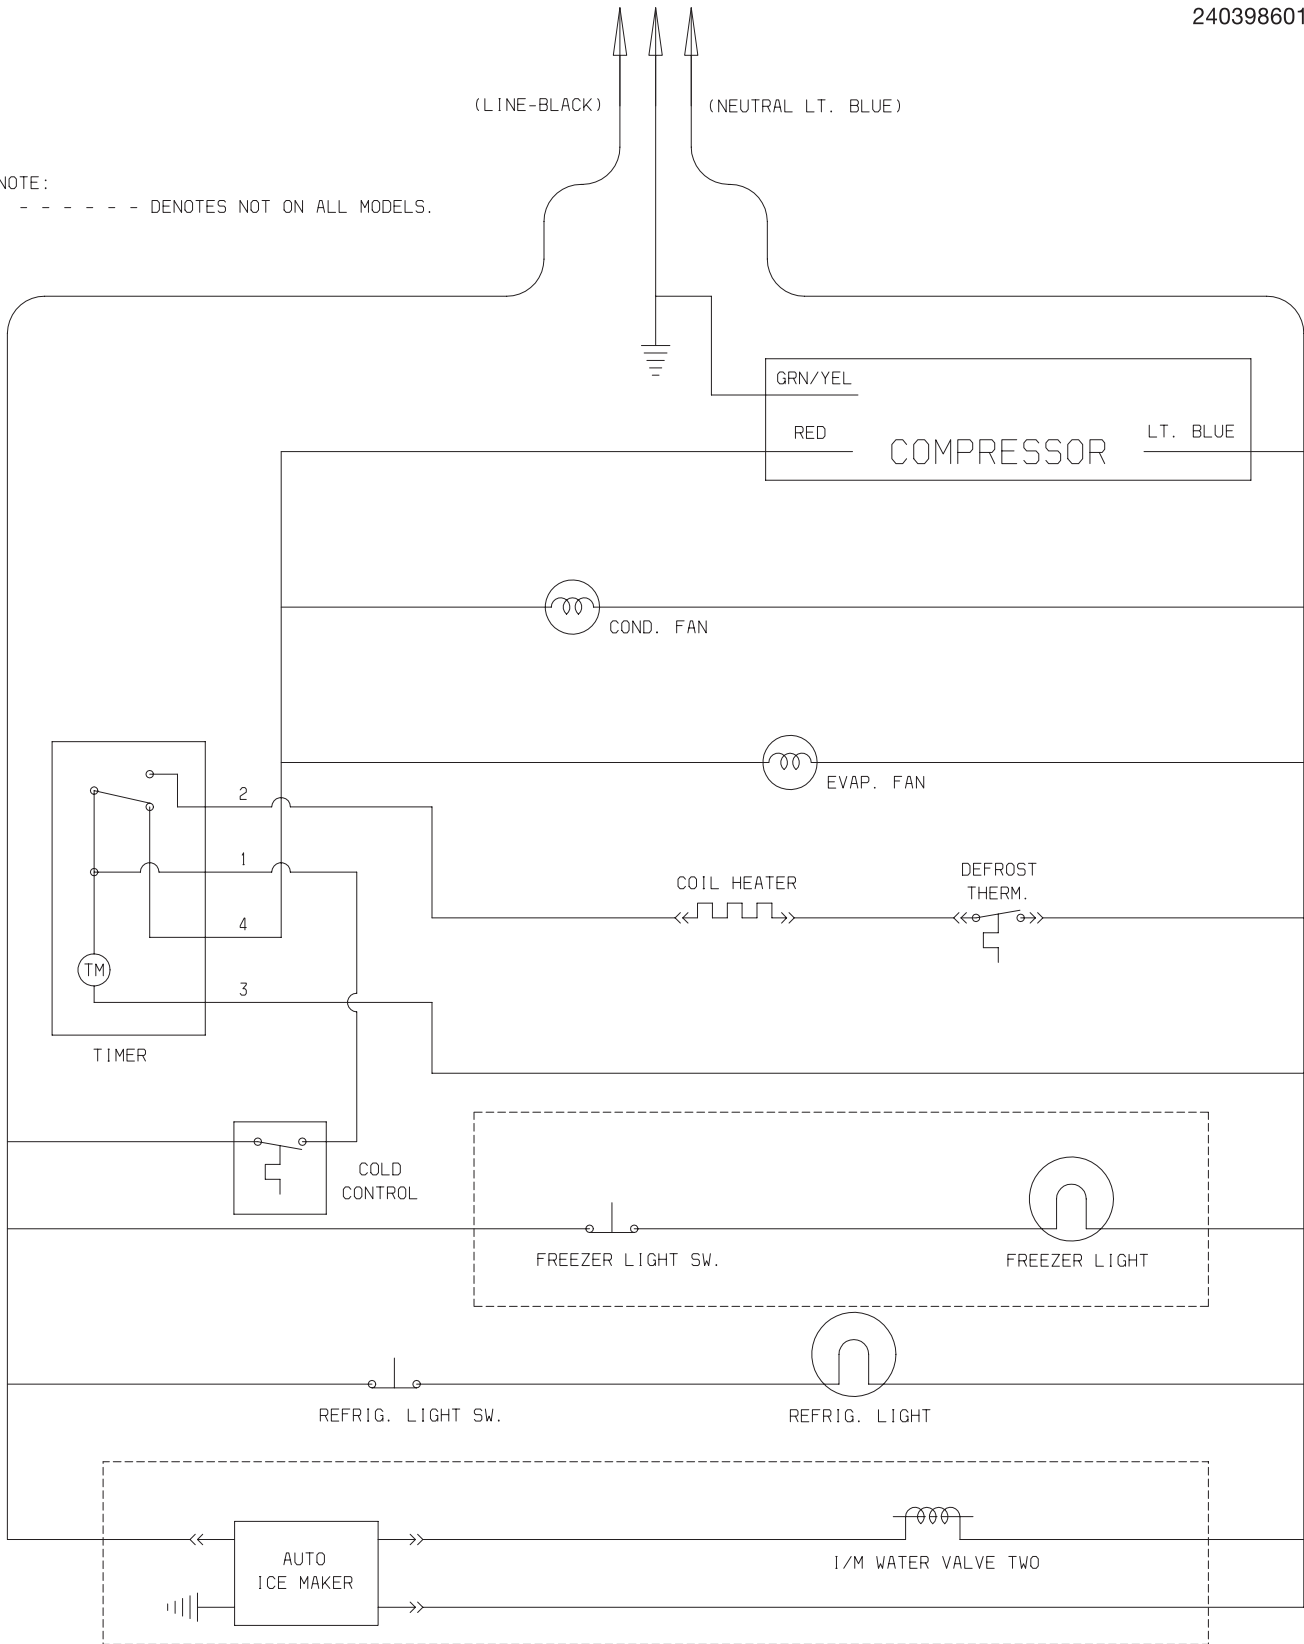

SYSTEM

Model Index: A FRT18S6A (FRT18S6AWR)
                          B FRT18S6A (FRT18S6AWS)

POS. NO	PART NO.		DESCRIPTION
1	241665701	A -	Condenser, dynamic
1 #	241682901	- B	Condenser, dynamic
4 #	218944001	A B	Drier-filter, R134a System
6 #	241607001	A B	Harness-wiring, machine compt
6*	241520701	A B	Harness-wiring, freezer
6* #	240388701	A B	Wiring Harness, control box
14#	240356214	A B	Heater-defrost
15 #	5303918274	A B	Evaporator Kit
16	5308000110	A B	Strap-evap/heater, aluminum, (2)
17	241551801	A B	Trough-drain
20	241551901	A B	Insulation Block
21 #	5303918202	A B	Thermostat-defrost, kit
22	241665501	A B	Base-compressor
22*	218252200	A B	Screw, #8 truss hd, 10-32CA x 0.500
23	218513300	A B	Grommet-compr mtg, (4)
25	240491501	A B	Screw-compressor mtg, 1/4-28 x 1.16, shoulder, typ CF
26	240332608	A B	Pan-defrost drain
29 #	5303918326	A -	Compressor, w/electricals
29 #	5303918325	- B	Compressor, w/electricals
30A#	241667501	A -	Relay Combo
30	216954201	- B	Controller, compressor
32	216954300	- B	Clip, controller
34	240405201	A B	Grommet, rubber, black, cond tube/wire
41	240433202	A B	Screw, hex washer head, 8-18 x 5/16
44	5303001199	A B	Clamp-wiring harness, strain relief, galv steel
45	5308016566	A B	Screw, hex washer head, 8-15A x 0.625, low profile
55	218909913	- B	Capacitor, run, 220 VAC, 15 microfarad
57	240542601	A B	Clip-wiring harness
58	218897002	A B	Screw, hex washer head, 8-32 x 0.375
59	5304430246	A B	Bracket-cond motor assy
59*	240346701	A B	Tape-foam seal, shroud
59*	240359401	A B	Screw-fan shroud, (2)
60 #	240525402	A B	Motor, condensor fan
61 #	240524101	A B	Fan Blade, galv steel, condenser fan
82	5304418225	A B	Roller, compressor base, rear, (2)
83	5303316859	A B	Rivet, flat head, 1/4 OD x 1-3/4, roller pin
84	240500801	A B	Tube-drain, rubber, lower
85	240493101	A -	Tube-connector, suction
85	241665801	- B	Tube-connector, suction
*	240396801	A B	Clamp, tube/wiring, nylon, black/natural
*	5303918222	A B	Hot Tube Repair Kit, service
* #	5303918263	A B	Heat Exchanger Kit, suction line

WIRING SCHEMATIC

240398601

NOTE:
- - - - - DENOTES NOT ON ALL MODELS.