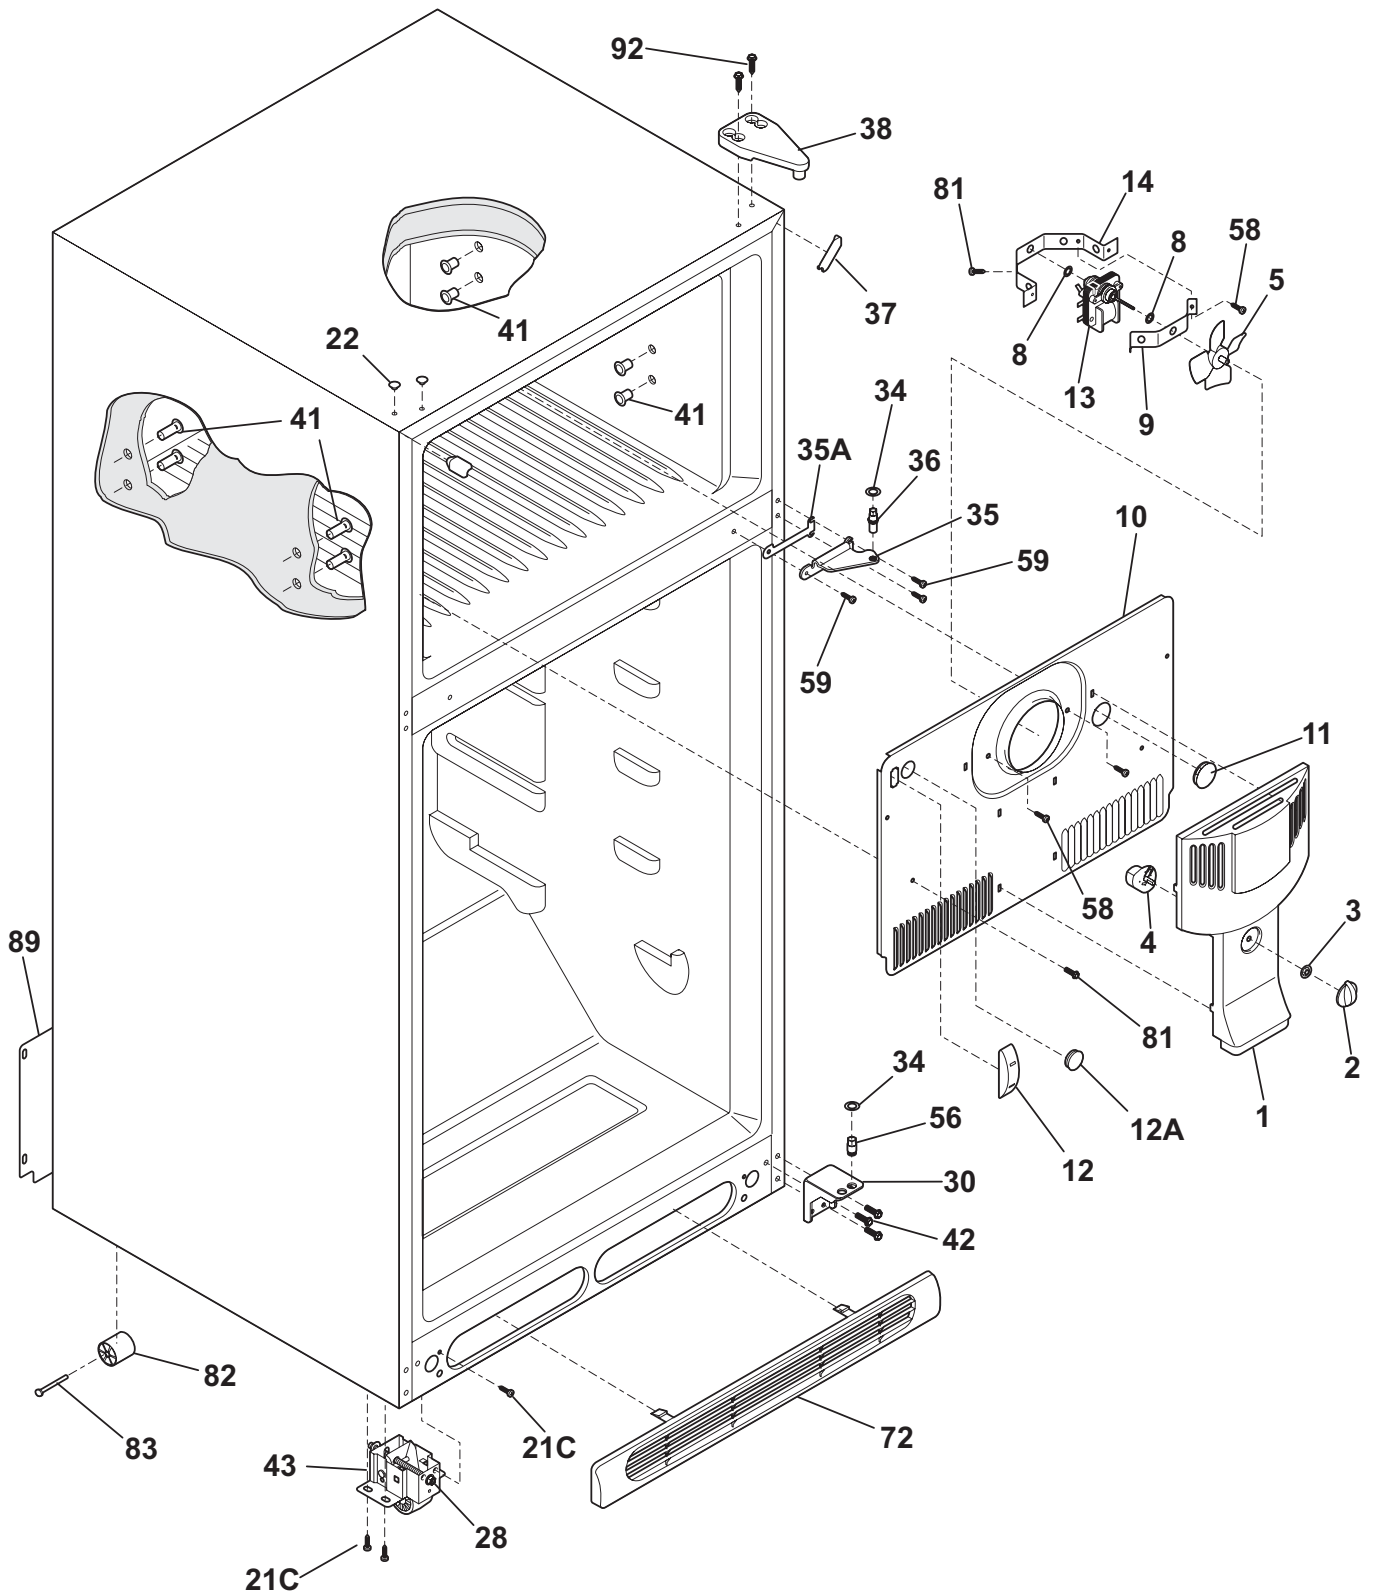

CABINET

N05BBAABA22

CABINET

Model Index: A FRT18S6A (FRT18S6AWR)
B FRT18S6A (FRT18S6AWS)

POS. NO	PART NO.		DESCRIPTION
1	241652301	A B	Cover-fan
2	240367001	A B	Knob-damper control
3	5303001028	A B	Nut, push-on
4	241523701	A B	Damper-fan cover
5 #	5308000010	A B	Fan Blade, red, evaporator fan
8	5300157666	A B	Bushing-motor mtg, (2)
9	5303292396	A B	Bracket-motor mtg, front
10	241652210	A B	Cover-evap coil
10*	240568601	A B	Seal-coil cover
10*	241520701	A B	Harness-wiring, freezer
11	5303208309	A B	Plug-hole, factory test
12	241557601	A B	Plug-ice maker harness, rectangular
12A	240374401	A B	Plug-wtr inlet tube, round, 1"
12A*	241586701	A B	Plug-foam-wtr-inlet, round
13	240369702	A B	Motor-evap fan
13*	215474201	A B	Washer, "slinger", nylon, evap fan shaft
13*	218931001	A B	Clamp-motor wiring, nylon, w/adhesive tape
14	5303292397	A B	Bracket-motor mtg, rear
14*	5303274237	A B	Screw, hex washer head, 8-32CA x 0.500, motor bracket
21C	218252200	A B	Screw, #8 truss hd, 10-32CA x 0.500
22	215774901	A B	Plug-button, white, upr hinge holes
28	240335501	A B	Bolt-roller adj, hex washer head, 1/4-20 x 4.020, (2), special
30	240314001	A B	Bracket-lower hinge, zinc
34	240311303	A B	Washer, hinge, nylon, (2)
35	240313801	A B	Bracket-ctr hinge, zinc
35A	240336802	A B	Spacer-hinge, center
36	240516401	A B	Pin-center hinge
37	241611301	A B	Trim-cabinet corner, white, (2)
38	241622601	A B	Bracket-upper hinge, plastic, white
41	5308009759	A B	Grommet, shelf mtg, 1.25", LH, (4)
42	240578901	A B	Screw-hinge mtg, hex head, 1/4-20 x 5/8
43	240335003	A B	Roller Assy, adjustable, front, (2)
56	240516501	A B	Pin-lower hinge
58	240433202	A B	Screw, hex washer head, 8-18 x 5/16
59	240442701	A B	Screw-#10-32 X 3/4, zinc
72	240368205	A B	Grille/Kickplate, white
81	5308016566	A B	Screw, hex washer head, 8-15A x 0.625, low profile
82	5304418225	A B	Roller, compressor base, rear, (2)
83	5303316859	A B	Rivet, flat head, 1/4 OD x 1-3/4, roller pin
89	241574607	A B	Cover-access, w/label
89*	241500302	A B	Screw, hex washer head, 8-18AB x 0.625
92	241624301	A B	Screw-hinge mtg, hex head, 1/4-20 x 1.00
*	240479601	A B	Plug, button, cab liner holes, (2)
*	5303305324	A B	Paint, touch-up, white