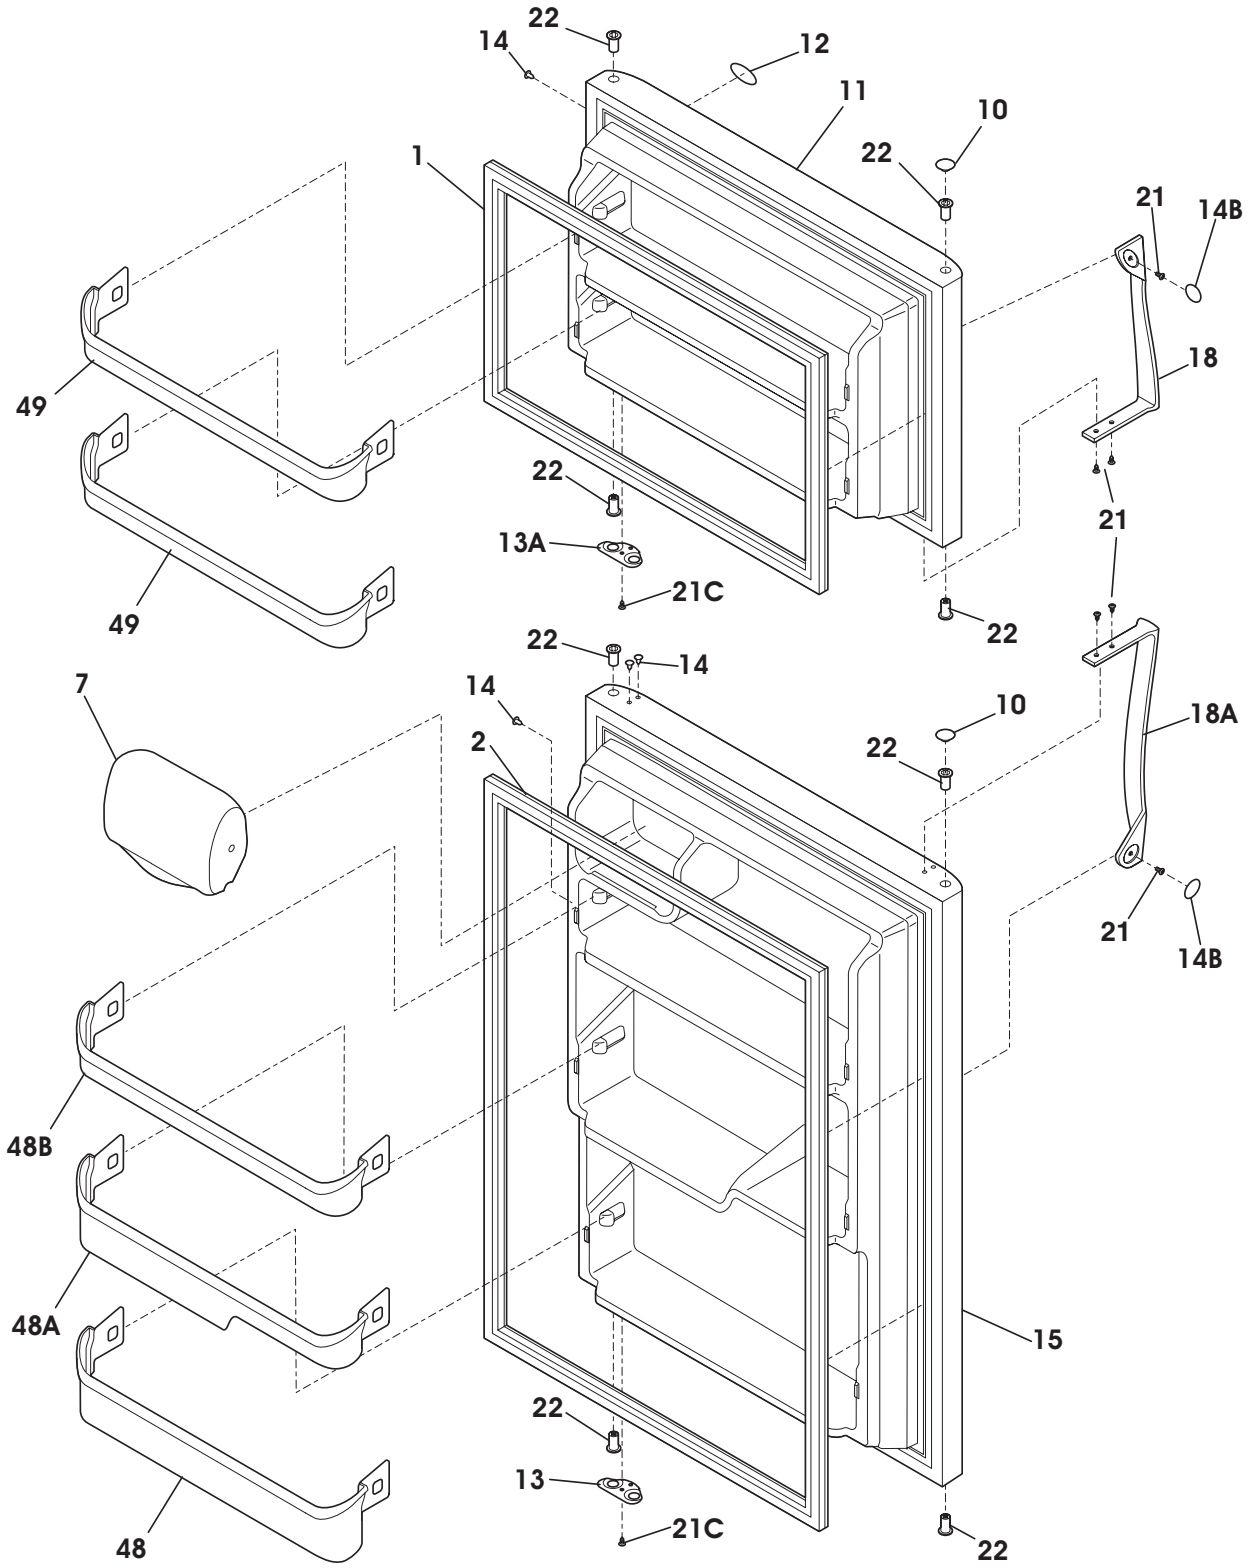

Copyright © 2005 Electrolux Home Products, Inc.  
All rights reserved.

DOOR

N05DCDBCA1

---

**DOOR**

---

*Model Index:* A FRT18S6A (FRT18S6AWR)  
 B FRT18S6A (FRT18S6AWS)

POS. NO	PART NO.		DESCRIPTION
1	240542115	A B	Gasket-frzr door, white, magnetic
2	240542118	A B	Gasket-refr door, white, magnetic
7	240337703	A B	Door-dairy, w/o graphics, clear
10	240381301	A B	Plug-button, white, hinge brg hole, (2)
11	240409901	A B	Door-frzr, white, complete assy
12	240416301	A B	Label-nameplate, white
13	240312403	A B	Door Stop, white, ref
13A	240312404	A B	Door Stop, white, frzr
14	240494001	A B	Plug-button, white
14B	240383601	A B	Plug-button, white, door handle
15	240410001	A B	Door-refr, white, complete assy
18	240339201	A B	Handle-door, white, refr-LH/frzr-RH
18A	240339206	A B	Handle-door, white, refr-RH/frzr-LH
21	240383401	A B	Screw, truss hd quad, #10-16 x .500
21C	218252200	A B	Screw, #8 truss hd, 10-32CA x 0.500
22	240527101	A B	Bearing-hinge, natural color
48	240338101	A B	Bin-door, pseudo, bottom
48A	240337901	A B	Bin-door, refr
48B	240338001	A B	Bin-door, pseudo, gallon, refr
49	240495804	A B	Bin-door, pseudo, frzr