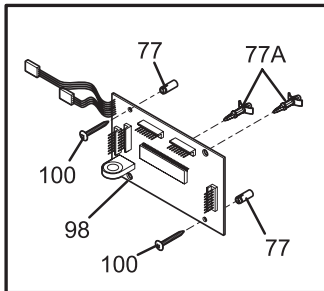

Copyright © 2006 Electrolux Home Products, Inc.
All rights reserved.

BACKGUARD

T20G0063

BACKGUARD

POS. NO	PART NO.	DESCRIPTION
1	316416100	Shield, backguard, rear wall
13A	316095502	Switch, infinite, warmer
14A	316022500	Light/Lamp, indicator, 125 V
15	316411405	Support, backguard, black, RH
15A	316411404	Support, backguard, black, LH
19	316424130	Panel, control, stainless
20 #	316418700	Clock/Timer, electronic, ES510
20A	316419700	Overlay, clock, black, w/mini oven, ES510
31	316223002	Knob, control, black
36	316223019	Knob, control, black
46	316040201	Lens, indicator light, red
46A	316448000	Lens, LED display
55	316247700	Nut, hex control mtg
55A	316247800	Washer, lock, control mtg
56	316234013	Shield, backguard, black, inner
69	5303288565	Screw, truss sqdr, 8-32 x 3/16, switch mtg
77	316247900	Spacer, power board, (2)
77A	316114100	Spacer, (2)
96	316445610	Board, display, LH controls, 2, potentiometers
96A	316445611	Board, display, RH controls, 2, potentiometers
97	316442101	Board, power, relay
98	316442001	Board, rotary, UIB
100	5303289910	Screw, 8A, 1", power board mtg
*	316416916	Harness, main control
*	316416923	Harness, control board, to UIB
*	316021105	Screw, hex head cup pt, 8-18 x 0.375, black
*	316021109	Screw, 8-18 x 0.5, chrome
*	316021110	Screw, 8-18 x 0.5, black