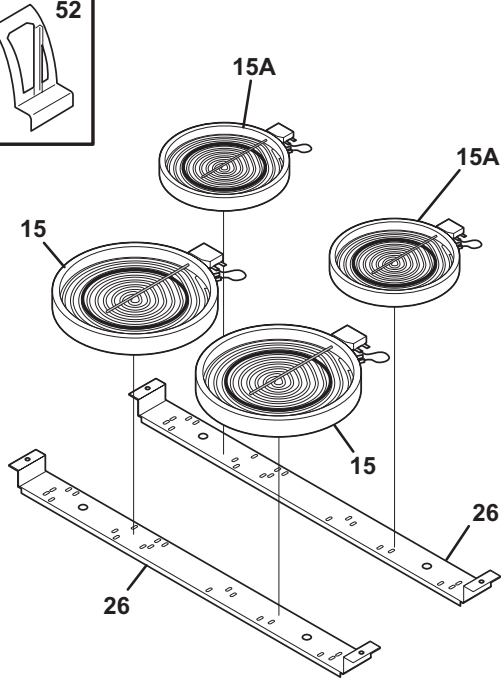

TOP/DRAWER

T20T1823

TOP/DRAWER

POS. NO	PART NO.	DESCRIPTION
1	316408901	Drawer, warmer
2	316403303	Liner, drawer
4	316409406	Panel, drawer front, stainless
13	316415000	Glide, warmer, inner RH
13A	316415001	Glide, warmer, inner LH
15 #	316418400	Element, dual, 9"/6", surface, 1200W/1300W, radiant
15A#	316419901	Element, surface, dual, 750W/1800W, (2)
16	316421262	Maintop, frame/glass, black
18	316436600	Hinge Bracket, maintop, (2)
26	316427600	Channel, element support, (2)
26A	316099202	Bracket, chassis support, rear
26B	316214200	Bracket, chassis support, front
39	316246100	Handle, door/drawer, stainless
52	316278300	Clip, element mtg
81 #	316437300	Element, warmer drawer
82	316093200	Bracket, element mtg
83	316093300	Shield, terminal, warmer drawer
84	316093501	Thermo disc, warmer drawer
85	316425900	Rack, warmer drawer
86	316095800	Clip, hold down, warmer element
87	316091900	Base, warmer drawer
96	316122000	Clip, lock, warmer drawer
97	316003802	Screw, Hex HD 3/16", 6 x 3/8
* #	316416863	Harness, wiring, surface
* #	316001917	Harness, warmer drawer
*	316264000	Cleaner, cooktop
*	316021105	Screw, hex head cup pt, 8-18 x 0.375, black
*	316021109	Screw, 8-18 x 0.5, chrome
*	316021110	Screw, 8-18 x 0.5, black
*	5308014215	Screw, 6-20 x 0.312