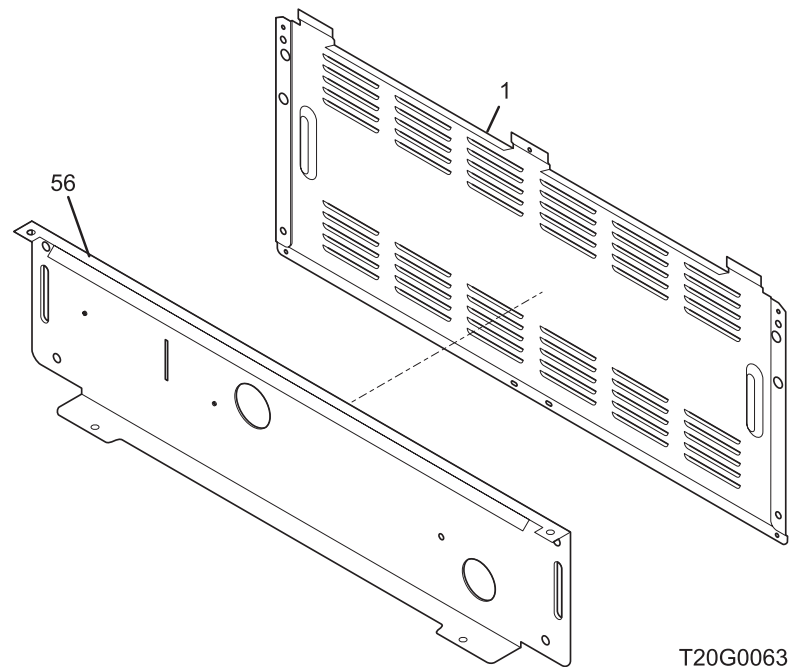

Copyright © 2006 Electrolux Home Products, Inc.
All rights reserved.

BACKGUARD

T20G0063

BACKGUARD

POS. NO	PART NO.	DESCRIPTION
1	316416100	Shield, backguard, rear wall
13A	316095502	Switch, infinite, warmer
14A	316022500	Light/Lamp, indicator, 125 V
15	316411405	Support, backguard, black, RH
15A	316411404	Support, backguard, black, LH
19	316424130	Panel, control, stainless
20 #	316418700	Clock/Timer, electronic, ES510
20A	316419700	Overlay, clock, black, w/mini oven, ES510
31	316223002	Knob, control, black
36	316223019	Knob, control, black
46	316040201	Lens, indicator light, red
46A	316448000	Lens, LED display
55	316247700	Nut, hex control mtg
55A	316247800	Washer, lock, control mtg
56	316234013	Shield, backguard, black, inner
69	5303288565	Screw, truss sqdr, 8-32 x 3/16, switch mtg
77	316247900	Spacer, power board, (2)
77A	316114100	Spacer, (2)
96	316445610	Board, display, LH controls, 2, potentiometers
96A	316445611	Board, display, RH controls, 2, potentiometers
97	316442101	Board, power, relay
98	316442001	Board, rotary, UIB
100	5303289910	Screw, 8A, 1", power board mtg
*	316416916	Harness, main control
*	316416923	Harness, control board, to UIB
*	316021105	Screw, hex head cup pt, 8-18 x 0.375, black
*	316021109	Screw, 8-18 x 0.5, chrome
*	316021110	Screw, 8-18 x 0.5, black