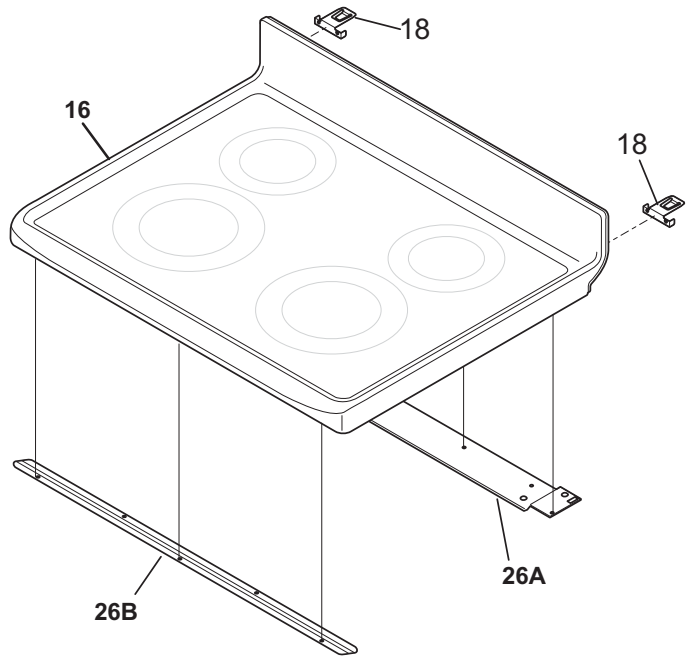

TOP/DRAWER

T20T1823

TOP/DRAWER

POS. NO	PART NO.	DESCRIPTION
1	316408901	Drawer, warmer
2	316403303	Liner, drawer
4	316409406	Panel, drawer front, stainless
13	316415000	Glide, warmer, inner RH
13A	316415001	Glide, warmer, inner LH
15 #	316418400	Element, dual, 9"/6", surface, 1200W/1300W, radiant
15A#	316419901	Element, surface, dual, 750W/1800W, (2)
16	316421262	Maintop, frame/glass, black
18	316436600	Hinge Bracket, maintop, (2)
26	316427600	Channel, element support, (2)
26A	316099202	Bracket, chassis support, rear
26B	316214200	Bracket, chassis support, front
39	316246100	Handle, door/drawer, stainless
52	316278300	Clip, element mtg
81 #	316437300	Element, warmer drawer
82	316093200	Bracket, element mtg
83	316093300	Shield, terminal, warmer drawer
84	316093501	Thermo disc, warmer drawer
85	316425900	Rack, warmer drawer
86	316095800	Clip, hold down, warmer element
87	316091900	Base, warmer drawer
96	316122000	Clip, lock, warmer drawer
97	316003802	Screw, Hex HD 3/16", 6 x 3/8
* #	316416863	Harness, wiring, surface
* #	316001917	Harness, warmer drawer
*	316264000	Cleaner, cooktop
*	316021105	Screw, hex head cup pt, 8-18 x 0.375, black
*	316021109	Screw, 8-18 x 0.5, chrome
*	316021110	Screw, 8-18 x 0.5, black
*	5308014215	Screw, 6-20 x 0.312