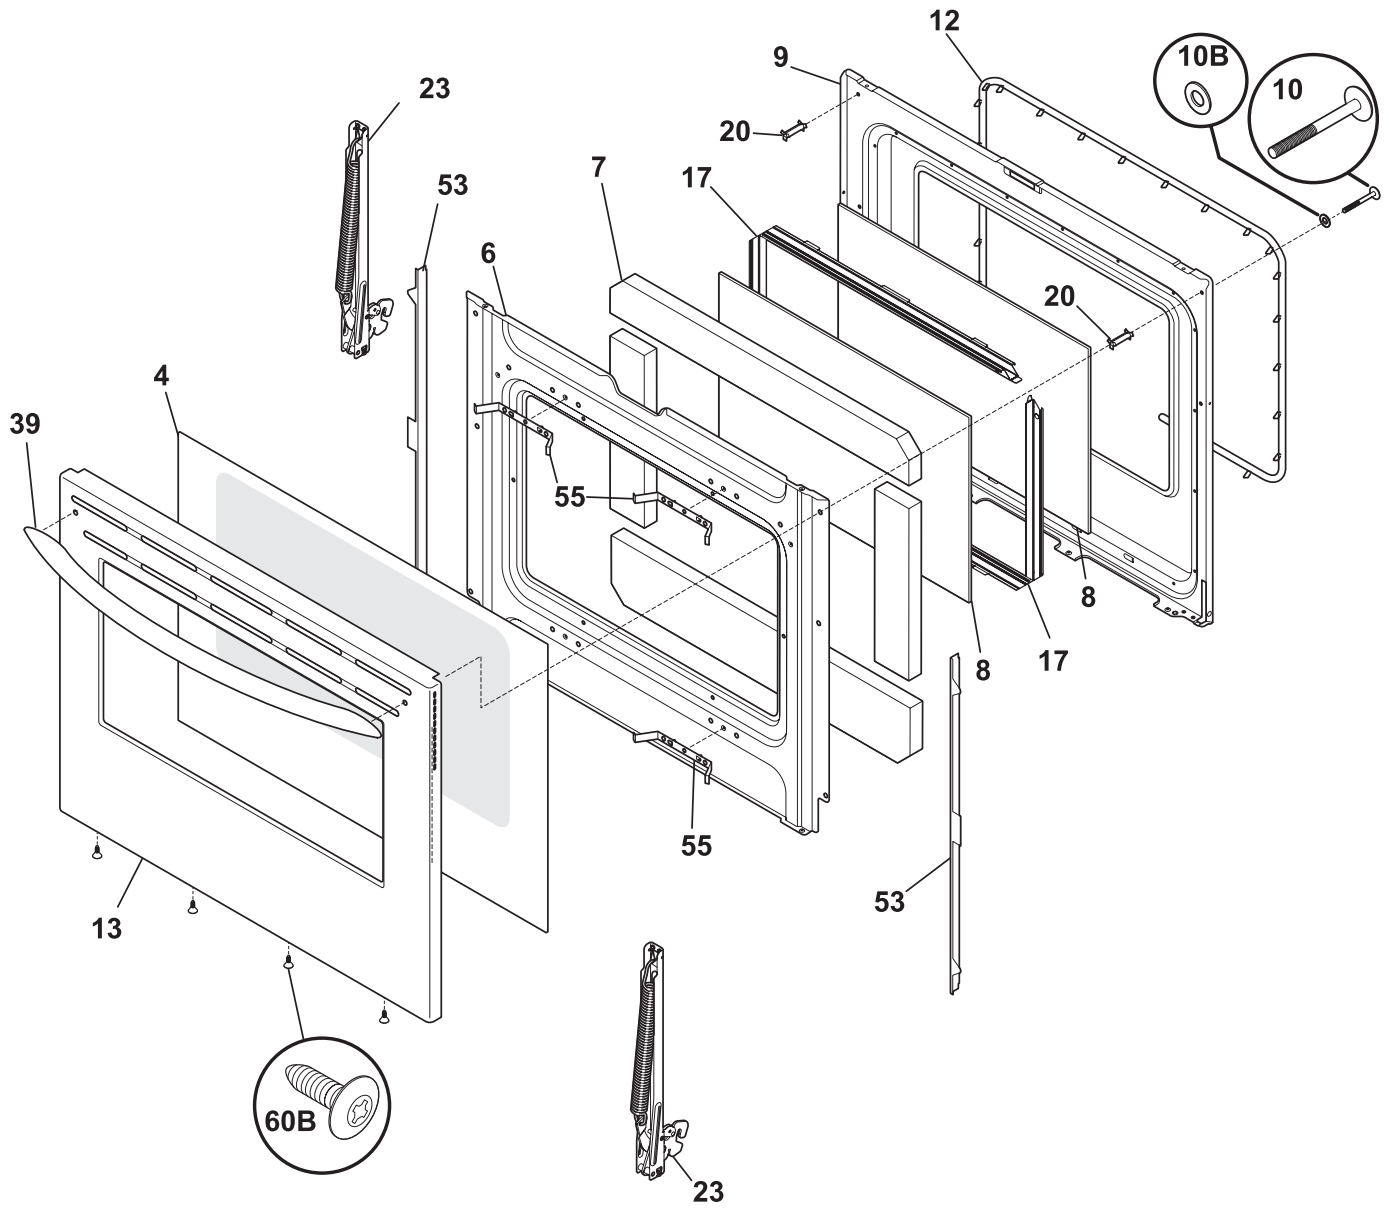

DOOR

T20D0029

DOOR

POS. NO	PART NO.	DESCRIPTION
4	316452700	Glass, oven door, black, outer
6	316406307	Shield, wool
7	316405600	Insulation, oven door
8	316117500	Glass, oven door, heat barrier
9	316423701	Liner, oven door
10	316001002	Screw, wafer head, 10-24 x 1.81, (2), handle mtg.
10B	316008401	Washer, 3/4 OD x 1/4 ID, steel
12	316405000	Seal, oven door
13	316407908	Panel, oven door, stainless, outer
17	316402403	Spacer, door glass, (2)
20	316408600	Spacer, door handle, (2)
23	316437704	Hinge, oven door
23*	316418900	Screw, sims lp, #8-32 x 5/16", black
39	316246100	Handle, door/drawer, stainless
53	316408201	Shield, door filler, black, (2)
55	316408300	Bracket, glass support, (4)
60B	316021110	Screw, 8-18 x 0.5, black
*	316433603	Label, anti-tip
*	316021109	Screw, 8-18 x 0.5, chrome
*	5303271648	Screw, wafer hd sq dr, 8-18AB x 0.5
*	5303285179	Screw, wafer head, 8-32T x 0.500, black