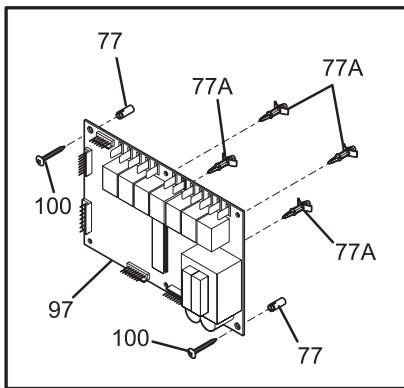

Copyright © 2006 Electrolux Home Products, Inc.
All rights reserved.

BACKGUARD

T20G0063

BACKGUARD

POS. NO	PART NO.	DESCRIPTION
1	316416100	Shield, backguard, rear wall
13A	316095502	Switch, infinite, warmer
14A	316022500	Light/Lamp, indicator, 125 V
15	316411405	Support, backguard, black, RH
15A	316411404	Support, backguard, black, LH
19	316424130	Panel, control, stainless
20 #	316418700	Clock/Timer, electronic, ES510
20A	316419700	Overlay, clock, black, w/mini oven, ES510
31	316223002	Knob, control, black
36	316223019	Knob, control, black
46	316040201	Lens, indicator light, red
46A	316448000	Lens, LED display
55	316247700	Nut, hex control mtg
55A	316247800	Washer, lock, control mtg
56	316234013	Shield, backguard, black, inner
69	5303288565	Screw, truss sqdr, 8-32 x 3/16, switch mtg
77	316247900	Spacer, power board, (2)
77A	316114100	Spacer, (2)
96	316445610	Board, display, LH controls, 2, potentiometers
96A	316445611	Board, display, RH controls, 2, potentiometers
97	316442101	Board, power, relay
98	316442001	Board, rotary, UIB
100	5303289910	Screw, 8A, 1", power board mtg
*	316416916	Harness, main control
*	316416923	Harness, control board, to UIB
*	316021105	Screw, hex head cup pt, 8-18 x 0.375, black
*	316021109	Screw, 8-18 x 0.5, chrome
*	316021110	Screw, 8-18 x 0.5, black