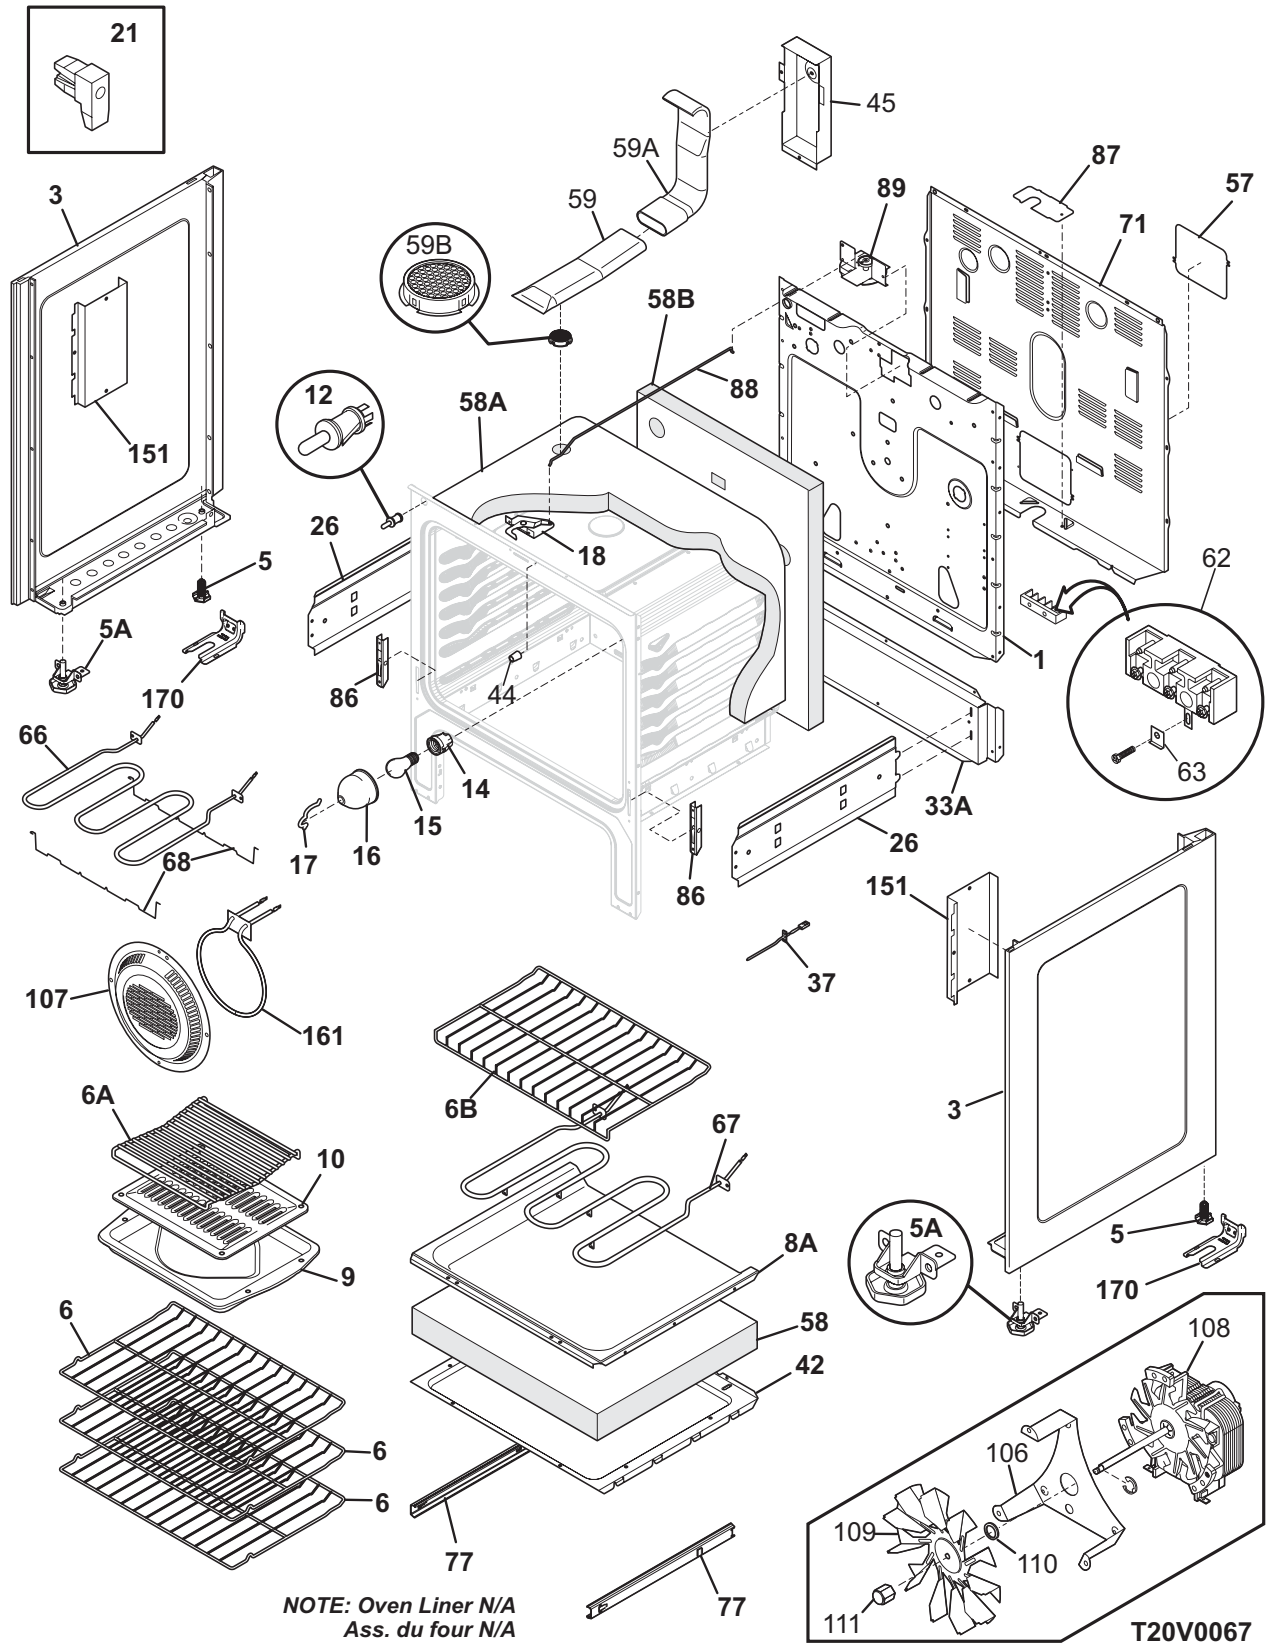

BODY

BODY

POS. NO	PART NO.	DESCRIPTION
1	316401800	Panel, main back
3	316400118	Panel, bodyside, black, RH
3	316400119	Panel, bodyside, black, LH
5	316272900	Screw, leveling, plastic, rear, (2)
5A	316407201	Leveling Leg Assy, metal, front, (2), bracket & leg
6	316404501	Rack, oven
6A	318219500	Rack, broiler pan
6B	316425400	Rack, oven
8A	316411102	Base, bake element
9	316081900	Pan, broiler
10	316082000	Insert, broiler pan
12	316445500	Switch, oven light, door frame
14	316116400	Receptacle, oven light
15	5303013071	Bulb/Lamp, light
16	08011086	Lens, oven light, glass
17	316087500	Retainer, lens
18 #	316405800	Latch Assembly, oven door
21	316408000	Clip, bodyside
26	316409000	Shield, warmer side, (2)
33A	316402100	Shield, rear wall, lower
37 #	316217001	Probe, oven temp
42	316400702	Shield, wool, lower
44	316246501	Spacer, oven door
45	316234100	Shield, wire, vent tube
57	316422400	Cover, access
58	316403801	Insulation, oven sump
58A	316406600	Insulation, oven wrapper
58B	316406500	Insulation, oven back
59	316208201	Tube, oven vent, lower
59A	316208304	Tube, oven vent, upper
59B	316247300	Catalyst, oven vent, ceramic
62	5303935238	Terminal Block Kit, w/ground plate
62*	316085600	Insulator
62*	316205500	Nut, hex flange, 3/8 10-32
63	316278800	Plate, grounding strap
66 #	316430900	Element, broil, 4000W
67	316415900	Element, bake, 3500W, 6 pass
68	316429100	Support, element, broil
71	316422300	Shield, rear wall
77	316415100	Glide, warmer drawer, outer/RH & LH, (2)
86	316441300	Receptacle, hinge
86*	316418901	Screw, trilobe, 10-32 x 5/16"
87	316081200	Bracket, cable mtg
88	316203500	Rod, auto latch
89 #	316415401	Motor, latch/lock
106	316404100	Bracket, motor mtg.
107	316026701	Cover, fan
108	316415800	Motor, fan
109	316136400	Blade, fan
110	316136500	Washer, flat
111	316136600	Nut, fan retainer
151	316404600	Shield, bodyside
161#	316211603	Element, convection fan, 350 W
170	5303935180	Anti-tip Kit, w/bracket, screw
170*	316107200	Bracket, anti-tip
170*	316112500	Template, anti-tip
170*	316116000	Screw, concrete, 1.75", anti-tip brkt
* #	316443000	Wiring Harness, main
*	5303305345	Paint, touch-up, black
*	316021105	Screw, hex head cup pt, 8-18 x 0.375, black
*	316021110	Screw, 8-18 x 0.5, black
*	316021132	Screw, 8-18 X 11/16, black
*	316089500	Screw, 10-16 x .486
*	5303271648	Screw, wafer hd sq dr, 8-18AB x 0.5
*	5303285179	Screw, wafer head, 8-32T x 0.500, black
*	5308014215	Screw, 6-20 x 0.312