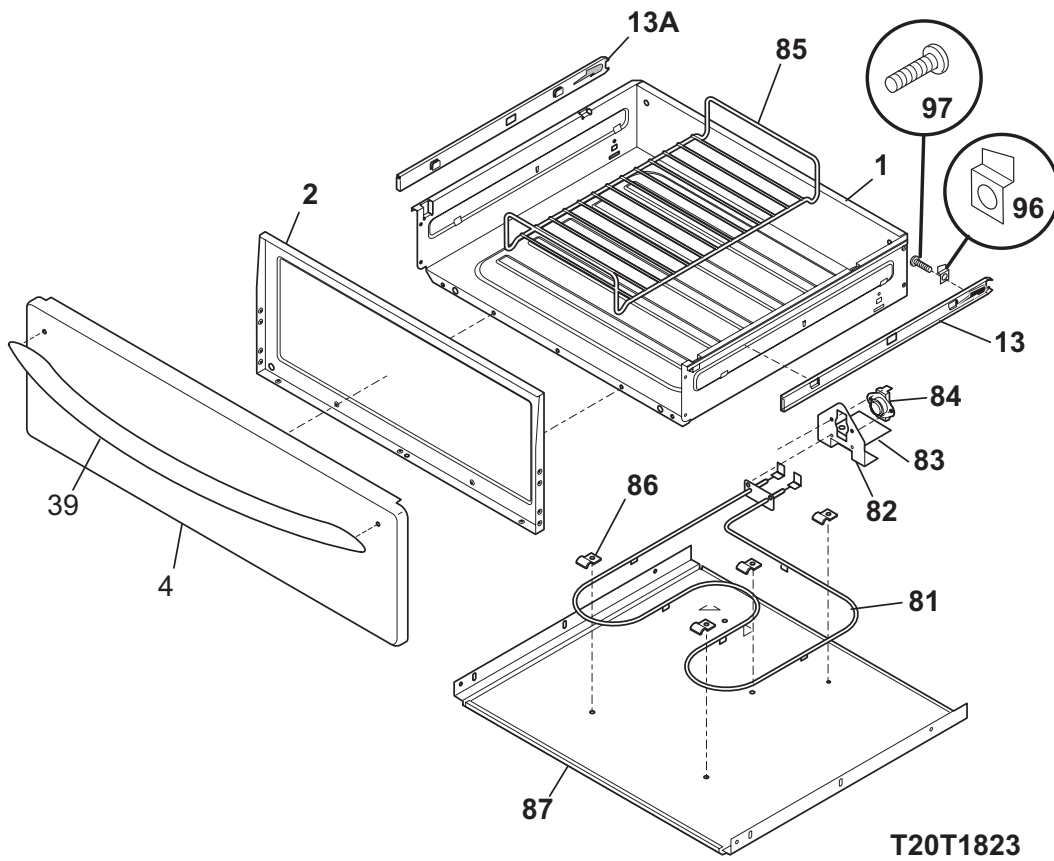

TOP/DRAWER

T20T1823

TOP/DRAWER

POS. NO	PART NO.	DESCRIPTION
1	316408901	Drawer, warmer
2	316403303	Liner, drawer
4	316409406	Panel, drawer front, stainless
13	316415000	Glide, warmer, inner RH
13A	316415001	Glide, warmer, inner LH
15 #	316418400	Element, dual, 9"/6", surface, 1200W/1300W, radiant
15A#	316419901	Element, surface, dual, 750W/1800W, (2)
16	316421262	Maintop, frame/glass, black
18	316436600	Hinge Bracket, maintop, (2)
26	316427600	Channel, element support, (2)
26A	316099202	Bracket, chassis support, rear
26B	316214200	Bracket, chassis support, front
39	316246100	Handle, door/drawer, stainless
52	316278300	Clip, element mtg
81 #	316437300	Element, warmer drawer
82	316093200	Bracket, element mtg
83	316093300	Shield, terminal, warmer drawer
84	316093501	Thermo disc, warmer drawer
85	316425900	Rack, warmer drawer
86	316095800	Clip, hold down, warmer element
87	316091900	Base, warmer drawer
96	316122000	Clip, lock, warmer drawer
97	316003802	Screw, Hex HD 3/16", 6 x 3/8
* #	316416863	Harness, wiring, surface
* #	316001917	Harness, warmer drawer
*	316264000	Cleaner, cooktop
*	316021105	Screw, hex head cup pt, 8-18 x 0.375, black
*	316021109	Screw, 8-18 x 0.5, chrome
*	316021110	Screw, 8-18 x 0.5, black
*	5308014215	Screw, 6-20 x 0.312