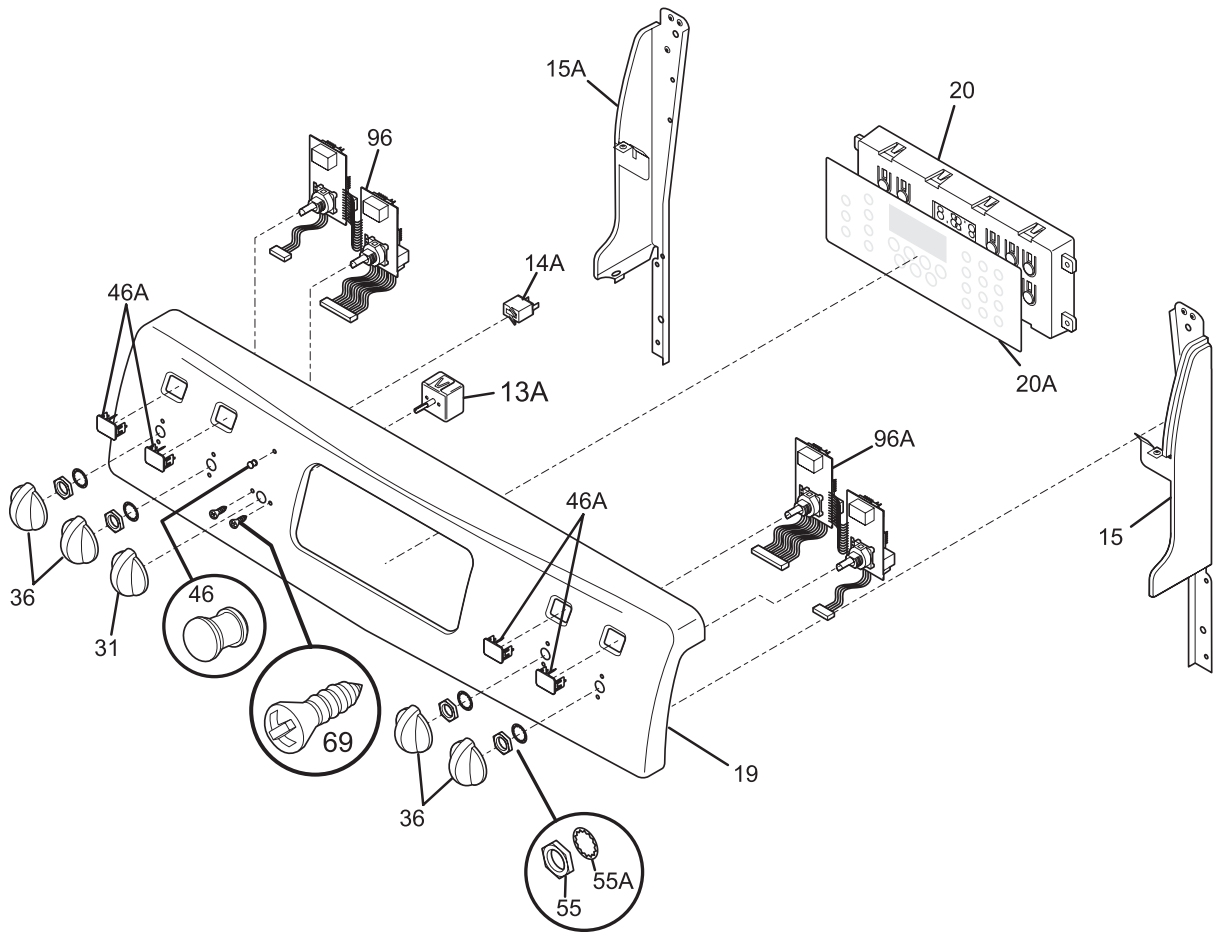

Copyright © 2006 Electrolux Home Products, Inc.
All rights reserved.

BACKGUARD

T20G0063

BACKGUARD

POS. NO	PART NO.	DESCRIPTION
1	316416100	Shield, backguard, rear wall
13A	316095502	Switch, infinite, warmer
14A	316022500	Light/Lamp, indicator, 125 V
15	316411405	Support, backguard, black, RH
15A	316411404	Support, backguard, black, LH
19	316424130	Panel, control, stainless
20 #	316418700	Clock/Timer, electronic, ES510
20A	316419700	Overlay, clock, black, w/mini oven, ES510
31	316223002	Knob, control, black
36	316223019	Knob, control, black
46	316040201	Lens, indicator light, red
46A	316448000	Lens, LED display
55	316247700	Nut, hex control mtg
55A	316247800	Washer, lock, control mtg
56	316234013	Shield, backguard, black, inner
69	5303288565	Screw, truss sqdr, 8-32 x 3/16, switch mtg
77	316247900	Spacer, power board, (2)
77A	316114100	Spacer, (2)
96	316445610	Board, display, LH controls, 2, potentiometers
96A	316445611	Board, display, RH controls, 2, potentiometers
97	316442101	Board, power, relay
98	316442001	Board, rotary, UIB
100	5303289910	Screw, 8A, 1", power board mtg
*	316416916	Harness, main control
*	316416923	Harness, control board, to UIB
*	316021105	Screw, hex head cup pt, 8-18 x 0.375, black
*	316021109	Screw, 8-18 x 0.5, chrome
*	316021110	Screw, 8-18 x 0.5, black