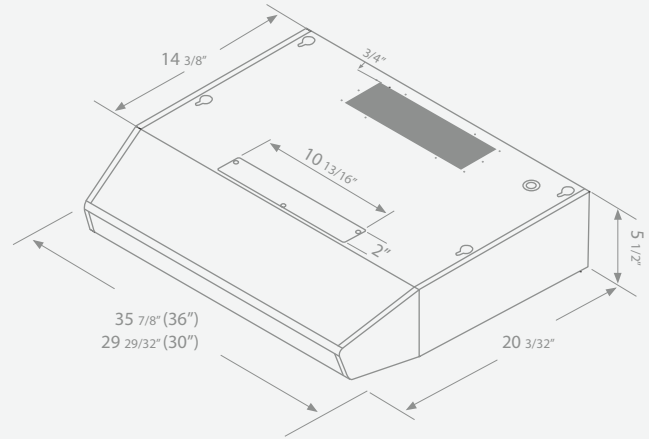

ESSENTIALS

BREEZE II

UNDER CABINET

	MODEL	AK1200	AK1236
	SIZE	30"	36"
	NET WIDTH	29-29/32"	35-7/8"
	PERFORMANCE		
	Internal Blower	400 CFM	400 CFM
	Internal Blower Sones	4.5	4.5
	COLOR		
	Black, Bisque, White, Stainless Steel	B, Q, W, SS	B, Q, W, SS
	FEATURES		
	Controls	Electronic Touch	Electronic Touch
	Speed Levels	3	3
	Delay Off	Yes	Yes
	Lighting	Incandescent, 40W x 2	Incandescent, 40W x 2
	Dual Level Lighting	Yes	Yes
	Filters	Metal Mesh x 2	Metal Mesh x 2
	Recirculating	Yes	Yes
	Duct Cover Extension	NA	NA
	DUCT SPECIFICATIONS		
	Internal Blower - Vertical	3-1/4"x10"	3-1/4"x10"
	Internal Blower - Horizontal	3-1/4"x10"	3-1/4"x10"
	AC INPUT	120V - 60Hz	120V - 60Hz
	AC POWER	Max. 167W at 1.5 Amps	Max. 167W at 1.5 Amps
	OPTIONAL ACCESSORIES		
	Recirculating Kit	OAK11-21001	OAK11-21001
	Halogen Bulb, 50W	ZOB-0001	ZOB-0001
	Mounting Heights	Min. height 24" from cooking surface. Hood mounted 60" from floor.	Max. height 32" from cooking surface. Hood mounted 68" from floor.