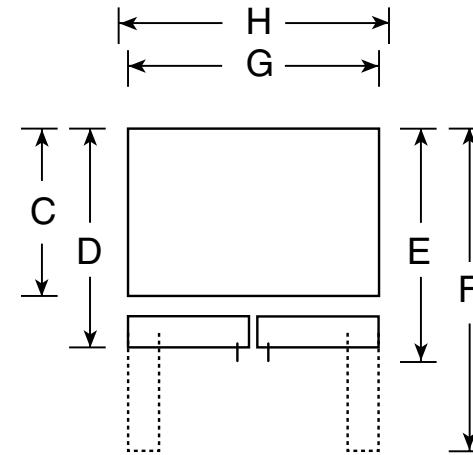

PFS22MBW

GE Profile™ ENERGY STAR® 22.2 Cu. Ft. French Door Bottom-Freezer Refrigerator

Dimensions and Installation Information (in inches)

Overall Dimensions	Height to top of hinge (in.) A	69
	Height to top of case (in.) B	67-7/8
	Case depth without door (in.) C	28-1/4
	Case depth less door handle (in.) D	31-3/4
	Case depth with door handle (in.) E	33-7/8
	Depth with fresh food door open 90° (in.) F	45-1/2
	Width (in.) G	32-7/8
Air Clearances	Width with door open 90° inc. door handle (in.) H	36-1/4
	Each side (in.)	1/8
	Top (in.)	1
	Back (in.)	1

Front View

Top View

For answers to your Monogram,® GE Profile™ or GE® appliance questions, visit our website at ge.com or call GE Answer Center® service, 800.626.2000.

imagination at work

PFS22MBW

GE Profile™ ENERGY STAR® 22.2 Cu. Ft. French Door Bottom-Freezer Refrigerator