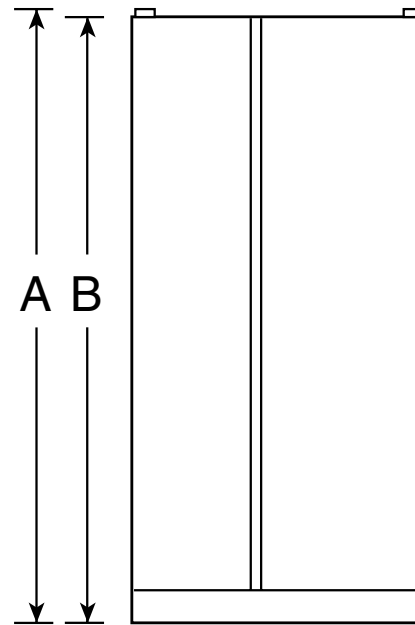

PSS26PSW

GE Profile™ ENERGY STAR® 25.5 Cu. Ft. Stainless Side-By-Side Refrigerator

Dimensions and Installation Information (in inches)

Overall Dimensions	Height to top of hinge (in.) A	69-1/4
	Height to top of case (in.) B	68-3/4
	Case depth without door (in.) C†	28
	Case depth less door handle (in.) D†	32-1/4
	Case depth with door handle (in.) E†	34-7/8
	Depth with fresh food door open 90° (in.) F†	50-1/16
	Width (in.) G	35-3/4
Air Clearances	Width with door open 90° inc. door handle (in.) H	42-3/8
	Each side (in.)	1/8
	Top (in.)	1
	Back (in.)	1

†Water hook-up fits in back air clearance when calculating installation depth.

If installed against a wall, allow clearance of 14-3/16" on freezer side to remove bin. To remove fresh food pans, remove door bins.

Clearance required to remove fresh food full-size pan without disassembling is 18-15/16".

Allow additional space for any necessary leveling adjustments.

For answers to your Monogram,® GE Profile™ or GE® appliance questions, visit our website at ge.com or call GE Answer Center® service, 800.626.2000.