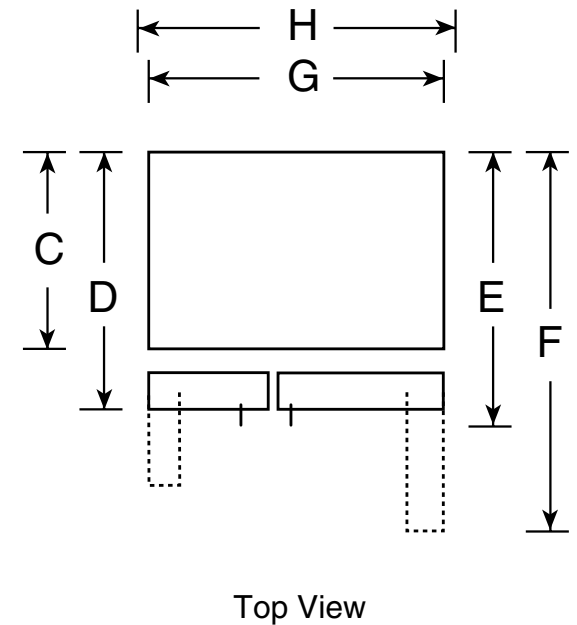

PSS26PSW

GE Profile™ ENERGY STAR® 25.5 Cu. Ft. Stainless Side-By-Side Refrigerator

Dimensions and Installation Information (in inches)

Overall Dimensions	Height to top of hinge (in.) A	69-1/4
	Height to top of case (in.) B	68-3/4
	Case depth without door (in.) C†	28
	Case depth less door handle (in.) D†	32-1/4
	Case depth with door handle (in.) E†	34-7/8
	Depth with fresh food door open 90° (in.) F†	50-1/16
	Width (in.) G	35-3/4
Air Clearances	Width with door open 90° inc. door handle (in.) H	42-3/8
	Each side (in.)	1/8
	Top (in.)	1
	Back (in.)	1

†Water hook-up fits in back air clearance when calculating installation depth.

If installed against a wall, allow clearance of 14-3/16" on freezer side to remove bin. To remove fresh food pans, remove door bins.

Clearance required to remove fresh food full-size pan without disassembling is 18-15/16".

Allow additional space for any necessary leveling adjustments.

For answers to your Monogram,® GE Profile™ or GE® appliance questions, visit our website at ge.com or call GE Answer Center® service, 800.626.2000.