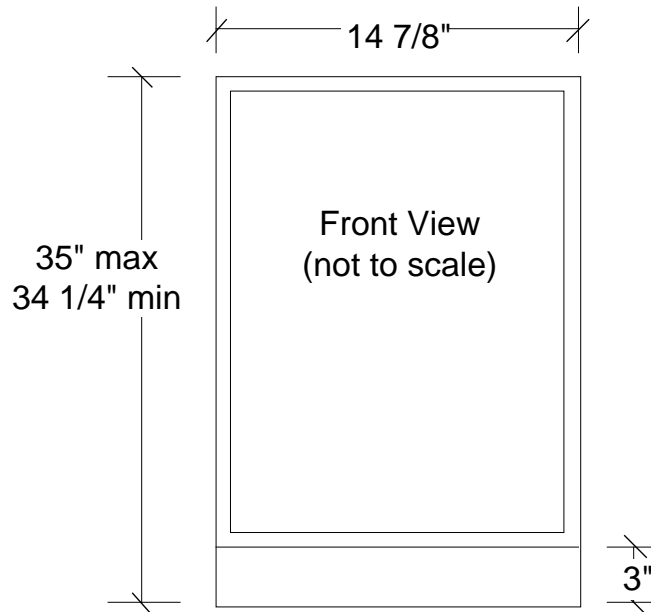

See page 2 for additional information

Subject to change without notice. This system is designed to be updated daily if necessary. Dimension Express is not responsible for use of superseded, voided, or outdated data sheets. Because of the difficulty or impracticability of determining actual damages, liability of Dimension Express shall not exceed $50.00.

Copyright © Dimension Express, 2005.

318

• NEVER reuse Data Sheets. Data Sheets are subject to change without notice. Dimension Express is a FREE service bureau and is updated daily, it makes far more sense to spend the time necessary to request new Data Sheets for each project, as opposed to the problems, time, costs, and risks associated with reusing old Data Sheets.

• Call Dimension Express if you have any questions at (775) 833-3633 •
• Always refer to a current Code at a Glance or manufacturer directory •
• Data Sheet codes change on the first of odd numbered months at 12:01am •

BN • A318B149 • • 051506 • 145149 • 97543