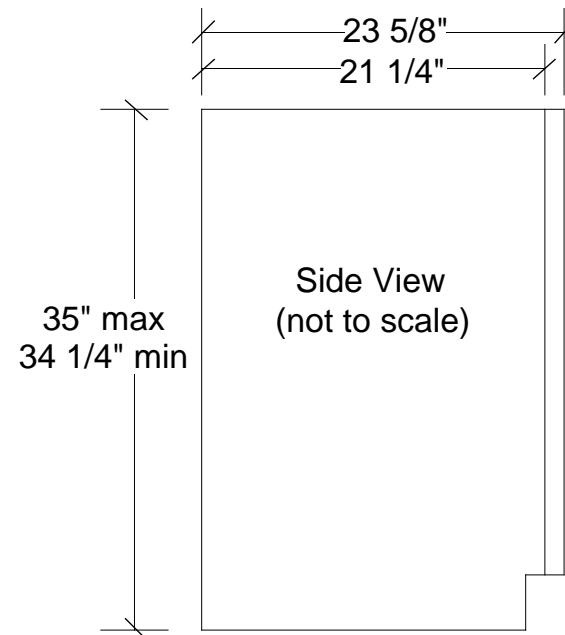

See page 2 for additional information

Subject to change without notice. This system is designed to be updated daily if necessary. Dimension Express is not responsible for use of superseded, voided, or outdated data sheets. Because of the difficulty or impracticability of determining actual damages, liability of Dimension Express shall not exceed $50.00.

Copyright © Dimension Express, 2005.

318

• NEVER reuse Data Sheets. Data Sheets are subject to change without notice. Dimension Express is a FREE service bureau and is updated daily, it makes far more sense to spend the time necessary to request new Data Sheets for each project, as opposed to the problems, time, costs, and risks associated with reusing old Data Sheets.

• Call Dimension Express if you have any questions at (775) 833-3633 •
• Always refer to a current Code at a Glance or manufacturer directory •
• Data Sheet codes change on the first of odd numbered months at 12:01am •

BN • A318B149 • • 051506 • 145149 • 97543