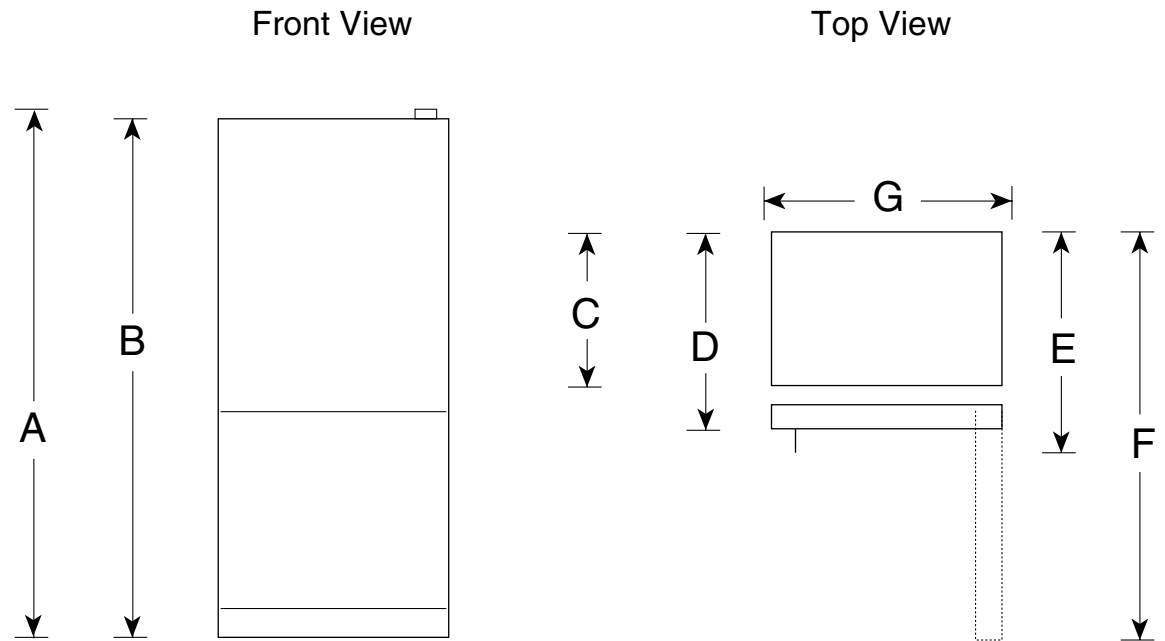

PDS20MFS

GE Profile™ ENERGY STAR® 19.5 Cu. Ft. Bottom-Freezer Drawer Refrigerator

Dimensions and Installation Information (in inches)

Overall Dimensions	Height to top of hinge (in.) A	68
	Height to top of case (in.) B	67-1/4
	Case depth without door (in.) C	28-1/4
	Case depth less door handle (in.) D	31-3/4
	Case depth with door handle (in.) E	33-7/8
	Depth with fresh food door open 90° (in.) F	59
	Width (in.) G	29-7/8
Air Clearances	Width with door open 90° inc. door handle (in.) H	33-1/2
	Each side (in.)	1/8
	Top (in.)	1
	Back (in.)	1

PDS20MFS

GE Profile™ ENERGY STAR® 19.5 Cu. Ft. Bottom-Freezer Drawer Refrigerator

Features and Benefits

- Upfront, Electronic Touch Temperature Controls with Digital Temperature Display - Clearly displays exact temperature for the fresh food and freezer compartments
- ClimateKeeper™ system - Best Temperature Management System You Can Buy!
- Multi-Level Slide n' Store™ Basket System - Includes three full-extension baskets for tremendous storage flexibility and keeps contents perfectly in place
- Integrated Icemaker with GE SmartWater™ Filtration - Combines an icemaker and ice bin in one system so cubes don't fall onto the freezer floor
- BrightSpace™ Interior with GE Reveal™ Lighting - Cast a clear natural-looking glow throughout the refrigerator
- ShelfSaver™ Rack - Provides convenient storage for a 12-pack, two egg cartons or a 9" by 13" casserole dish
- QuickSpace™ Shelf - Quickly slides out of the way to make room for tall items
- Self-Closing Drawer - Self-closing hinges automatically pull the drawer shut when it's within one inch of the closed position
- Adjustable Humidity Vegetable/Fruit Crisper - Provides the ideal storage environment for fruits and vegetables
- Model PDS20MFSWW - White on white
- Model PDS20MFSCC - Bisque on bisque
- Model PDS20MFSBB - Black on black