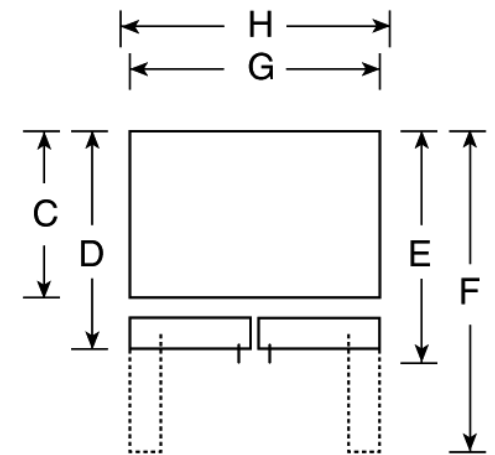

Top View

For answers to your Monogram,® GE Profile™ or GE® appliance questions, visit our website at ge.com or call GE Answer Center® service, 800.626.2000.

imagination at work