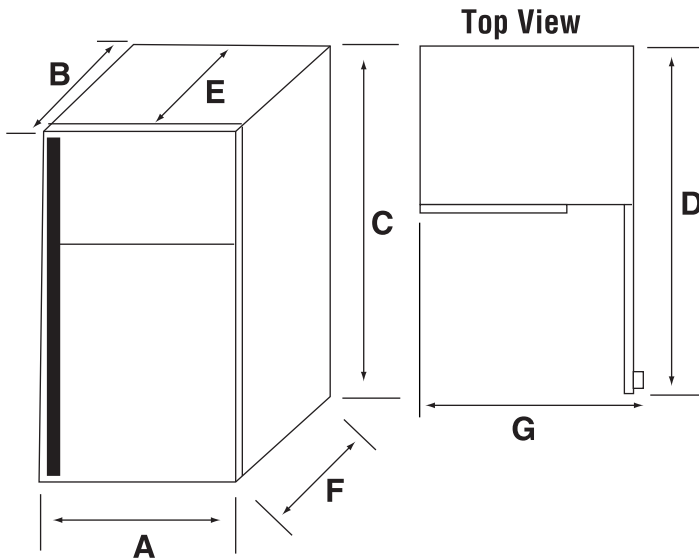

Amana®

TOP MOUNT REFRIGERATOR

19 Cu. Ft. Models

Dimensions

	Inches	Centimeters
A	29 5/8	75.2
B ¹	31 1/8	79.1
C ²	66	167.6
D ³	57 1/8	145.1
E ⁴	26 1/4	66.7
F ⁵	28 7/8	73.3
G ⁶	32 1/4	81.9

Notes:

1. Depth including door handle.
2. Height excluding door hinge. Height with hinge cover is 67 1/4 (170.8 cm).
3. Depth with door open 90° .
4. Depth of cabinet.
5. Depth excluding door handle.
6. Width with door open 90° .