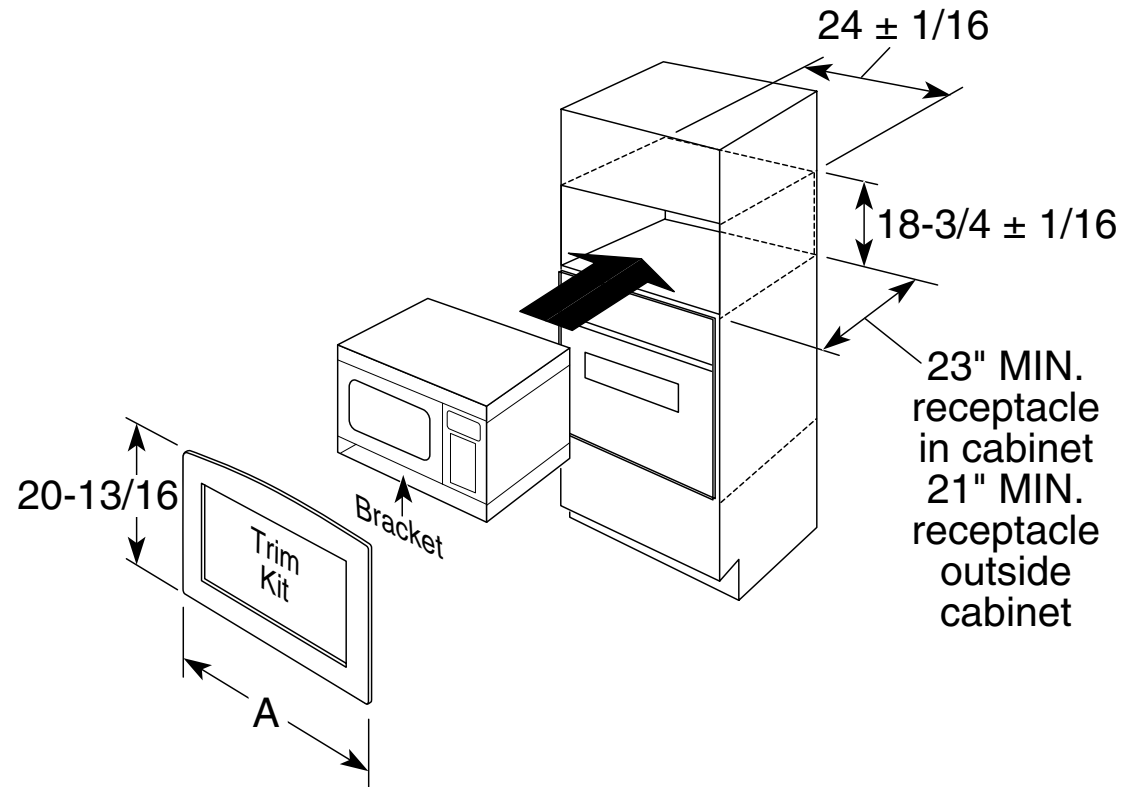

PEB1590DM

GE Profile™ 1.5 Cu. Ft. Countertop Convection/Microwave Oven

Dimensions and Installation Information (in inches)

Exterior Dimensions (in inches)	
W x H x D	22-5/8 x 14-7/8 x 19-7/8

Accessory Trim Kits	"A"	Trim Kits
30" Deluxe	29-3/4"	JX1530DMWW/BB
27" Deluxe	26-3/4"	JX1527DMWW/BB

Note: 120V, 60-cycle, grounded power receptacle location optional on back within cabinet opening.

Installation Information: This information is not intended to be used for installing unit described. Before installing, consult installation instructions packed with product/kit for current dimensional data.