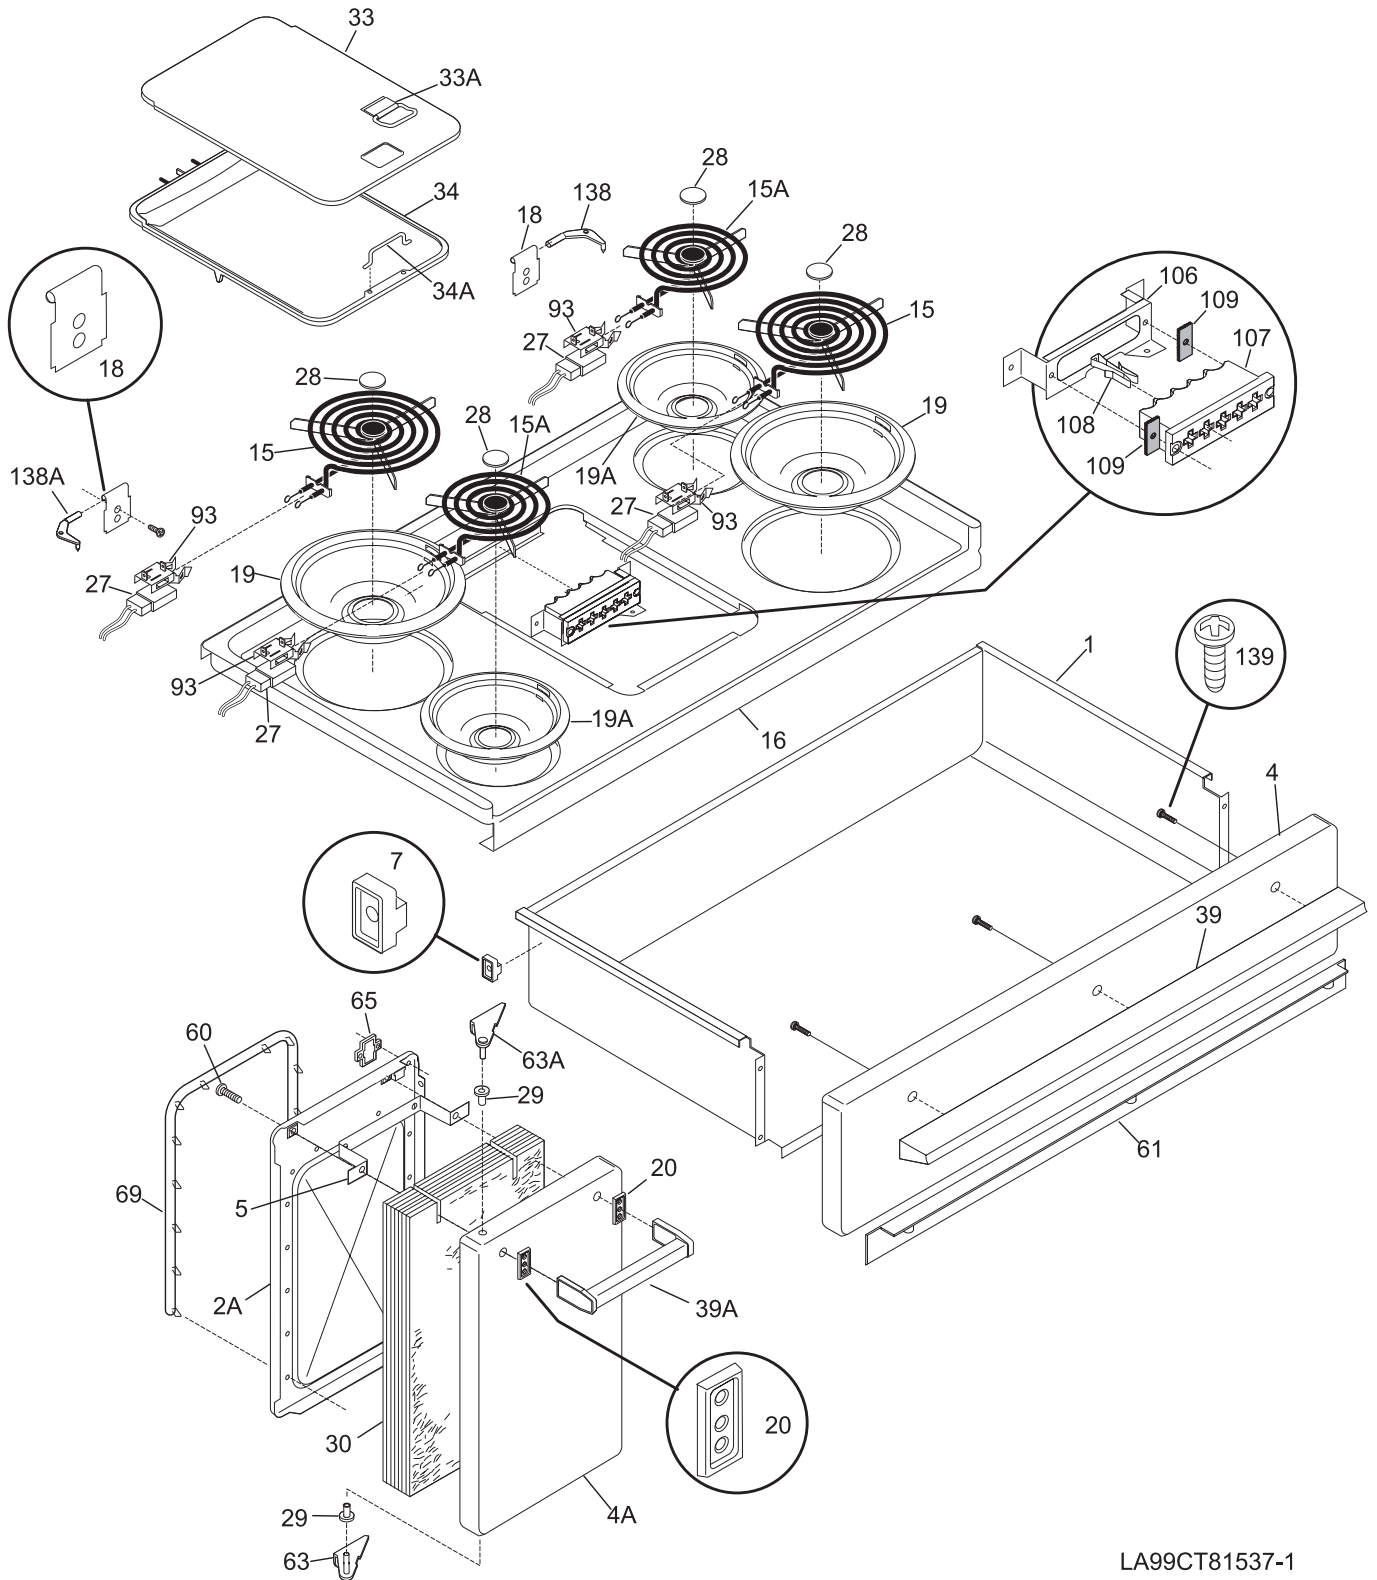

TOP/DRAWER/SMALL DOOR

LA99CT81537-1

TOP/DRAWER/SMALL DOOR

POS. NO	PART NO	DESCRIPTION
1	3202108	Drawer,utility
2A	318048211	Liner,inner door ,small oven
4	3201577	Panel-drawer,black
4A	318009307	Panel-oven door,small
5	318014500	Spacer,door handle
7	5303326236	Guide,drawer
15 #	5303309001	Element,surface ,large/8 inch ,2600 W ,240 V
15A#	5303309000	Element,surface ,small/6 inch ,1500 W
16	5304400734	Main Top
18	318186400	Retainer,hinge pin
19 #	318067056	Pan,surface element ,large ,chrome
19A#	318067046	Pan,surface element ,small ,chrome
20	3201572	Spacer,handle ,(2)
27 #	318223416	Terminal Block,surface element ,27" ,brown leads
27 #	318223417	Terminal Block,surface element ,22" ,white leads
27 #	318223419	Terminal Block,surface element ,24" ,yellow leads
27 #	318223420	Terminal Block,surface element ,32" ,orange leads
28	5303301461	Medallion,surface element
29	318141800	Spacer,hinge pin ,upper/lower
30	318133722	Insulation,small oven door
33	5304400735	Cover-griddle
33A	5301313051	Handle-cover
34	5304400770	Griddle
34A	08005351	Handle-griddle
39	318185901	Handle,drawer ,black
39A	318040603	Handle-door
60	5303323139	Screw,10-24 x 0.906
61	318107700	Toeplate
63	318024508	Hinge,door ,lwr small oven ,lower
63A	318024509	Hinge,door ,upr small oven
65	318090220	Strike,door
69	318053300	Seal,door ,small oven
93	318122500	Support,terminal block ,(4)
106	318180200	Bracket,receptacle
107	5303292139	Terminal Block,griddle element
108	5303292140	Terminal
138	5301315631	Pin,hinge ,RS cooktop
138A	3051658	Pin,hinge ,LS cooktop
139	5303311135	Screw,handle ,8-32 x 3/4 ,(2)
*	5303321106	Plug,button
*	5304400790	Plug
*	318086002	Washer,flat ,steel
*	08002868	Screw,10-24 x 0.500 ,probe,thrm brkt ,shield,drwr,box
*	5303211311	Screw,8 x 0.500
*	5304400427	Screw,6-20 x 1/2