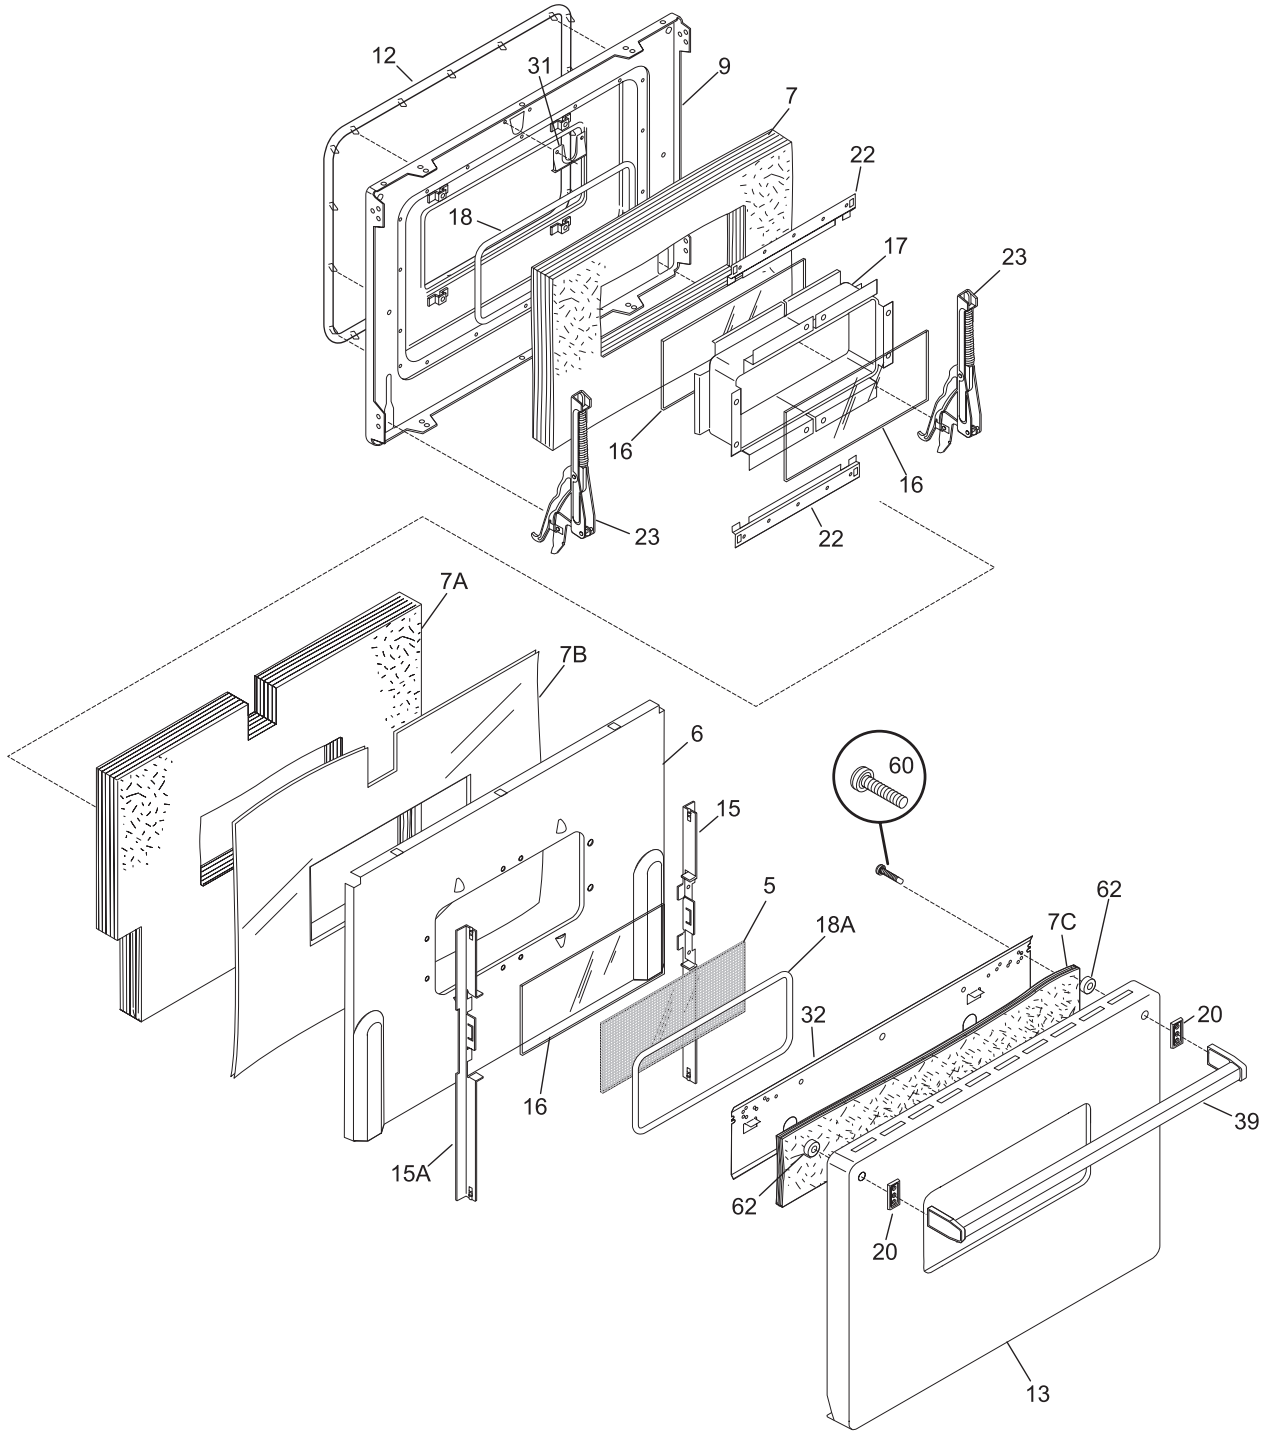

OVEN DOOR

LA99D81535-1

OVEN DOOR

POS. NO	PART NO	DESCRIPTION
5	5303310508	Glass,oven door ,tinted ,inner
6	318057000	Panel,heat deflector ,oven door
7	318133706	Insulation,oven door
7A	318133753	Insulation,oven door ,cavity
7B	5304400472	Insulation,oven door
7C	3204813	Insulation,oven door ,27.75x5.12x0.56 ,deflector
9	5303320621	Liner,oven door
12	318053103	Gasket,oven door seal
13	318009103	Panel-oven door,black
15	318024010	Bracket,oven glass mtg ,RS
15A	318024011	Bracket,oven glass mtg ,LS
16	5303310533	Glass,oven door ,6.50 x 15.50 ,inner ,heat barrier
17	318139000	Spacer,oven door glass ,inner frame
18	5303310531	Gasket,door glass seal ,inner
18A	318053203	Gasket,door glass seal ,outer
20	3201572	Spacer,handle ,(2)
22	5303310511	Bar,glass retainer
23	318024700	Hinge,oven door
31	5303310536	Latch,oven door
32	318057202	Panel,heat deflector ,door handle
39	318040602	Handle-door,oven
54	5303317975	Screw,10 x 1/2
60	5303307980	Screw,8-32 x 0.437
62	5303310504	Spacer,handle ,oven door ,(2)
*	316221001	Label,anti-tip
*	318086002	Washer,flat ,steel
*	5303211311	Screw,8 x 0.500