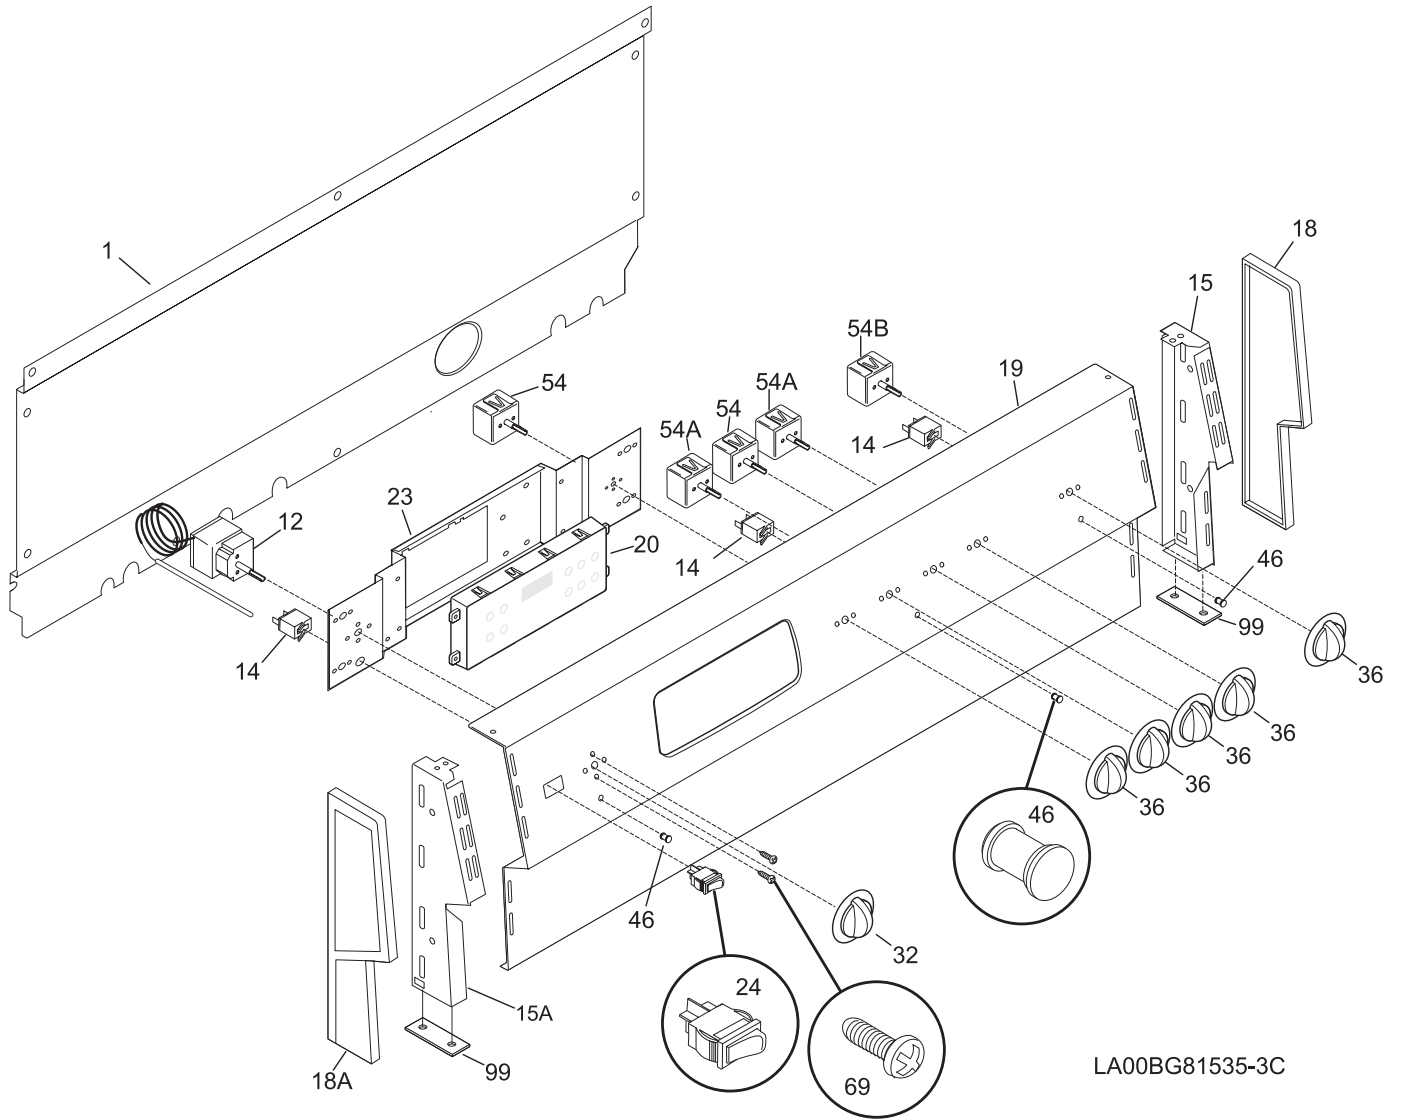

BACKGUARD

BACKGUARD

POS. NO	PART NO	DESCRIPTION
1	318086900	Shield,backguard
12 #	318183001	Thermostat,oven
14	5303323991	Lamp,indicator
15	318161902	Bracket,end cap ,RH
15A	318161903	Bracket,end cap ,LH
18	318190604	End Cap,RH
18A	318190605	End Cap,LH
19	318194101	Panel,control ,black
20 #	318185447	Clock/Timer,electronic ,black ,ES300
20*	316220805	Overlay,clock ,black ,ES300
23	318015045	Bracket,clock/timer mtg
24 #	316005602	Switch,rocker ,black
32	318196651	Knob,oven thermostat ,black
36	318196634	Knob,control ,black
46	5308006417	Lens,indicator lamp ,red ,(2)
54 #	318220006	Switch,surface unit ,small
54A#	318220007	Switch,surface unit ,large
54B#	318120501	Switch,surface unit ,small & large
69	5303323134	Screw,switch mtg. ,8-32 x 0.188
99	5303304544	Spacer,end cap mtg.
*	08016432	Screw,truss head ,8-18 x 0.375
*	5303211311	Screw,8 x 0.500

BODY

POS. NO	PART NO	DESCRIPTION
170	5304405241	Anti-tip bracket
191	5303304030	Bracket,angle ,corner
260	318055500	Bracket,gusset support
261	08014183	Pan,broiler ,small oven
262	08011954	Channel,oven support ,front
*	5303051099	Nut,hex ,10-32
*	5305151612	Nut,10-24
*	318235300	Connector assy.,w/3 lugs ,& instructions
*	5303211311	Screw,8 x 0.500
*	5303307980	Screw,8-32 x 0.437