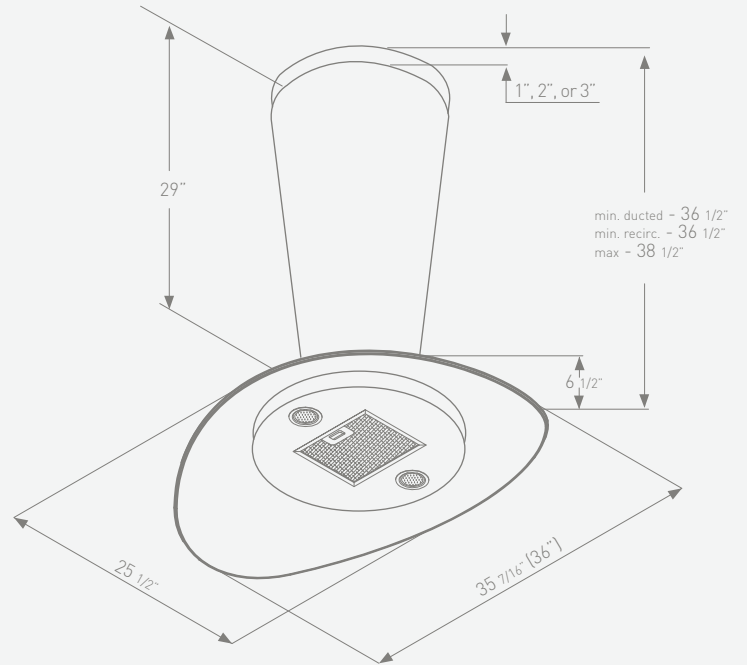

## TORINO ISLAND

Inspired by Italy's post-war fascination with American pop icons, Torino's striking glass island canopy takes its shape from the simple elegance of the Martini glass. The sculpted glass canopy can match your kitchen's mood with your choice of green, blue, red or yellow. Torino is sure to turn a few heads, not only for its ultra-contemporary look, but also for the infrared remote control that lets you adjust power and light from a distance.

## TORINO

ISLAND

MODEL	ZTR-M90S
<b>SIZE</b>	36"
<b>NET WIDTH</b>	35-7/16"
<b>PERFORMANCE</b>	
Internal Blower	715
Internal Blower Sones	6
<b>COLOR</b>	
Stainless Steel	SS w/ Frosted Glass Canopy
<b>FEATURES</b>	
Controls	Electronic Touch
Speed Levels	6
Delay Off	Yes
Lighting	Halogen, 20W x 2
Dual Level Lighting	Yes
Filters	Metal Mesh x 1
Recirculating	Yes
Duct Cover Extension	NA
<b>DUCT SPECIFICATIONS</b>	
Internal Blower - Vertical	6"
Internal Blower - Horizontal	NA
<b>AC INPUT</b>	120V - 60Hz
<b>AC POWER</b>	Max. 375W at 3.1 Amps
<b>OPTIONAL ACCESSORIES</b>	
Recirculating Kit	ZRC-0080
Blue Glass (Azzuro), Yellow Glass (Giallo)	ZTK-M79A, ZTK-M79G
Red Glass (Rosso), Green Glass (Verde)	ZTK-M79R, ZTK-M79V