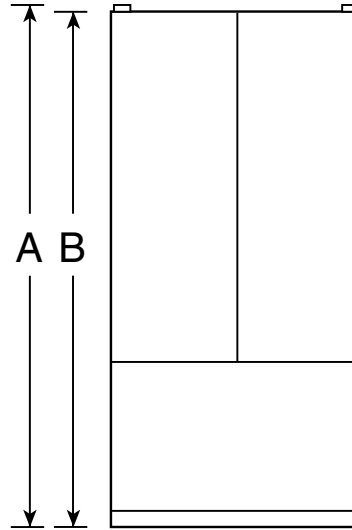

PFSF5NJW

GE Profile™ ENERGY STAR® 25.1 Cu. Ft. Bottom-Freezer Drawer Refrigerator

Dimensions and Installation Information (in inches)

Overall Dimensions	Height to top of hinge (in.) A	69-5/8
	Height to top of case (in.) B	69
	Case depth without door (in.) C	28-1/2
	Case depth less door handle (in.) D	32-1/2
	Case depth with door handle (in.) E	35-1/16
	Depth with fresh food door open 90° (in.) F	47-1/2
	Width (in.) G	35-7/8
Air Clearances	Width with door open 90° inc. door handle (in.) H	42-1/2
	Each side (in.)	1/8
	Top (in.)	1
	Back (in.)	1