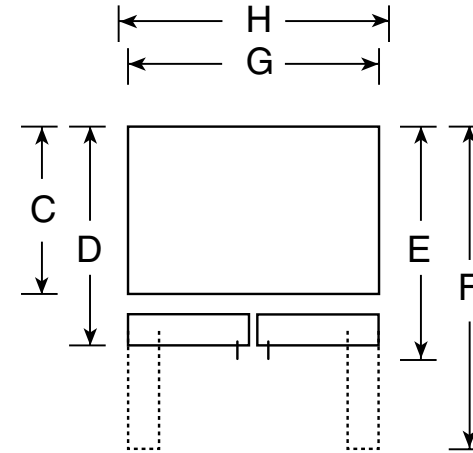

Top View

For answers to your Monogram,® GE Profile™ or GE® appliance questions, visit our website at ge.com or call GE Answer Center® service, 800.626.2000.

imagination at work

Listed by
Underwriters
Laboratories

As an ENERGY STAR® partner, GE has determined that this product meets the ENERGY STAR guidelines for energy efficiency.